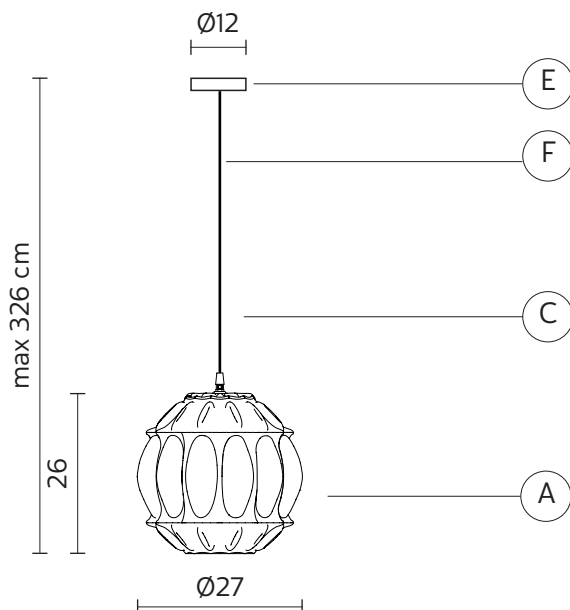

GINGER suspension

Edmondo Testaguzza design

year 2015

TECHNICAL SHEET - SE116 2F EXT

STRUCTURE "A"

material glass
colour smoked

CEILING CUP "E"

material metal
colour transparent

ELECTRICAL CABLE "C"

material neoprene
colour black

ELECTRICAL SYSTEM

socket E27
source max 1x52w
energy class from E to A++