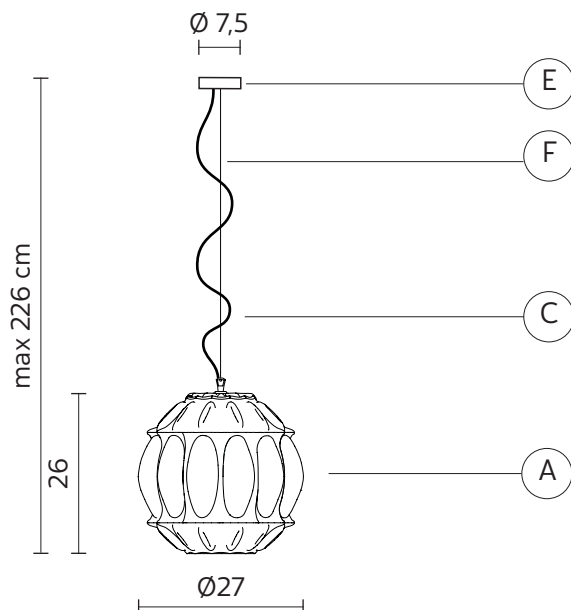

GINGER suspension

Edmondo Testaguzza design

year 2015

TECHNICAL SHEET - SE116 2F INT

STRUCTURE "A"

material glass
colour smoked

CEILING CUP "E"

material metal
colour transparent

ELECTRICAL CABLE "C"

material fabric cable
colour black

SUSPENSION CABLE "F"

material steel

ELECTRICAL SYSTEM

socket E27
source max 1x77w
energy class from E to A++

PACKAGING

nr. of collis 1
net weight/kg 2,9
gross weight/kg 4,2
packaging/cm 38x38x42

EMISSION OF LIGHT

one-directional

direct
 filtered
 indirect
 none

CERTIFICATION

IEC 60598-1:2008
EN 60598-1:2008 + A11:2009

IP rate IP20
bulb not provided

COLLECTION