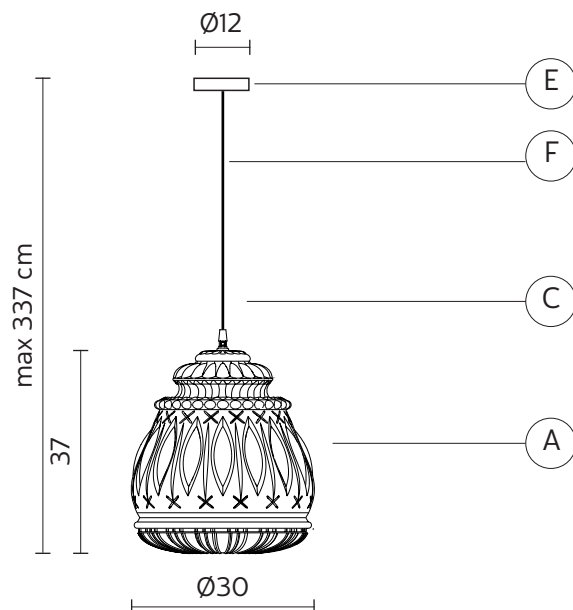

GINGER suspension

Edmondo Testaguzza design

year 2015

TECHNICAL SHEET - SE116 3A EXT

STRUCTURE "A"

material glass
colour yellow

CEILING CUP "E"

material metal
colour transparent

ELECTRICAL CABLE "C"

material neoprene
colour black

ELECTRICAL SYSTEM

socket E27
source max 1x52w
energy class from E to A++

PACKAGING

nr. of collis 1
net weight/kg 5
gross weight/kg 9
packaging/cm 47x47x47

EMISSION OF LIGHT

one-directional

direct
 filtered
 indirect
 none

CERTIFICATION

IEC 60598-1:2008
EN 60598-1:2008 + A11:2009

IP rate IP44
bulb not provided

COLLECTION

SE1161FINT