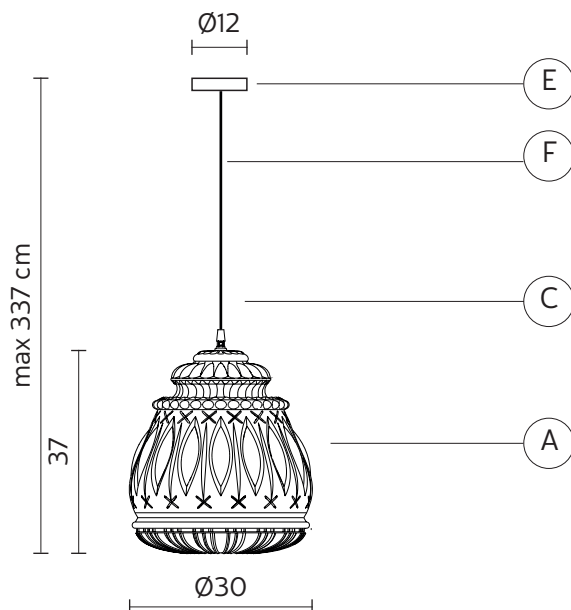

GINGER suspension

Edmondo Testaguzza design

year 2015

TECHNICAL SHEET - SE116 3F EXT

STRUCTURE "A"

material glass
colour smoked

CEILING CUP "E"

material metal
colour matt black

ELECTRICAL CABLE "C"

material neoprene
colour black

ELECTRICAL SYSTEM

socket E27
source max 1x52w
energy class from E to A++