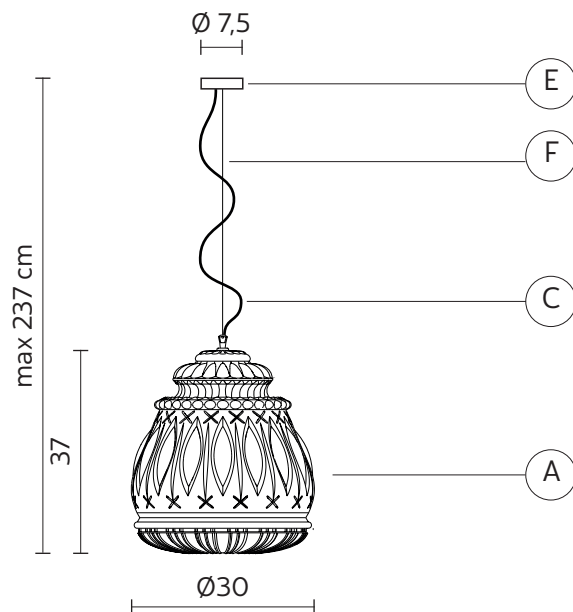

GINGER suspension

Edmondo Testaguzza design

year 2015

TECHNICAL SHEET - SE116 3F INT

STRUCTURE "A"

material glass
colour smoked

CEILING CUP "E"

material metal
colour transparent

ELECTRICAL CABLE "C"

material fabric cable
colour black

SUSPENSION CABLE "F"

material steel

ELECTRICAL SYSTEM

socket E27
source max 1x77w
energy class from E to A++

PACKAGING

nr. of collis 1
net weight/kg 5
gross weight/kg 9
packaging/cm 47x47x47

EMISSION OF LIGHT

one-directional

direct
 filtered
 indirect
 none

CERTIFICATION

IEC 60598-1:2008
EN 60598-1:2008 + A11:2009

IP rate IP20
bulb not provided

COLLECTION