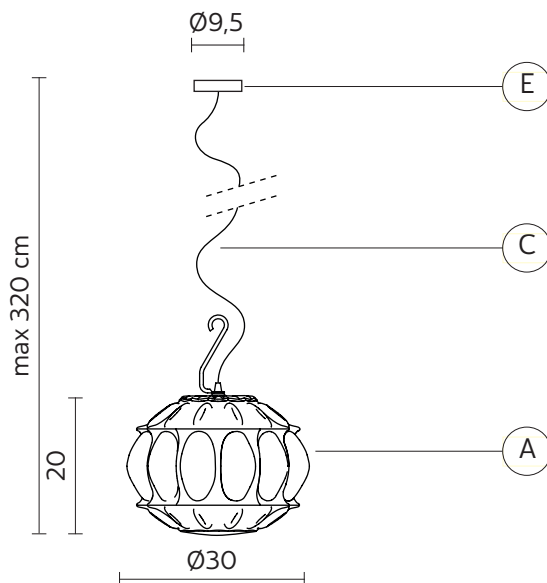

GINGER suspension

Edmondo Testaguzza design

anno 2015

TECHNICAL SHEET - SE116 4A EXT

STRUCTURE "A"

material glass
colour yellow

CEILING CUP "E"

material metal
colour matt black

ELECTRICAL CABLE "C"

material neoprene
colour black

ELECTRICAL SYSTEM

socket E27
source max 1x52w
energy class from E to A++

PACKAGING

nr. of collis 1
net weight/kg 2,8
gross weight/kg 4,1
packaging/cm 43x42x32