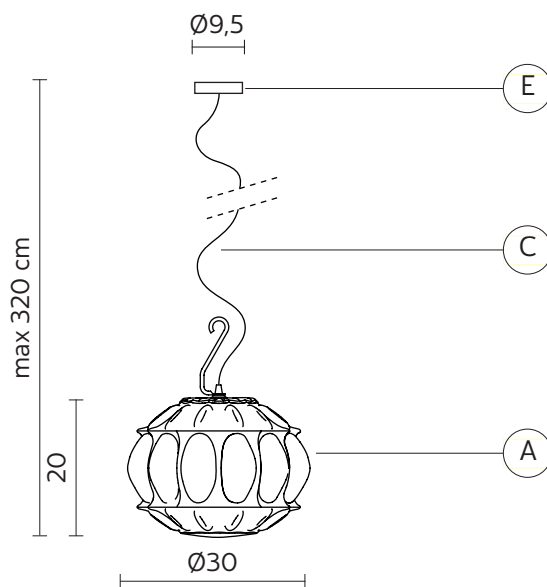

GINGER suspension

Edmondo Testaguzza design

anno 2015

TECHNICAL SHEET - SE116 4F EXT

STRUCTURE "A"

material glass
colour smoked

CEILING CUP "E"

material metal
colour matt black

ELECTRICAL CABLE "C"

material neoprene
colour black

ELECTRICAL SYSTEM

socket E27
source max 1x52w
energy class from E to A++

PACKAGING

nr. of collis 1
net weight/kg 2,8
gross weight/kg 4,1
packaging/cm 43x42x32