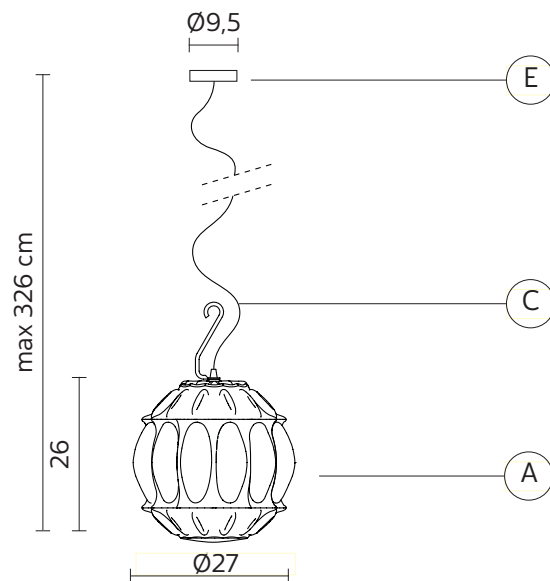

GINGER suspension

Edmondo Testaguzza design

anno 2015

TECHNICAL SHEET - SE116 5A EXT

STRUCTURE "A"

material glass
colour yellow

CEILING CUP "E"

material metal
colour matt black

ELECTRICAL CABLE "C"

material neoprene
colour black

ELECTRICAL SYSTEM

socket E27
source max 1x52w
energy class from E to A++

PACKAGING

nr. of collis 1
net weight/kg 2,9
gross weight/kg 4,2
packaging/cm 38x38x42

EMISSION OF LIGHT

one-directional

 direct
 filtered
 indirect
 none

CERTIFICATION

IEC 60598-1:2008
EN 60598-1:2008 + A11:2009

IP rate IP44
bulb not provided

COLLEZIONE

SE1164FEXT