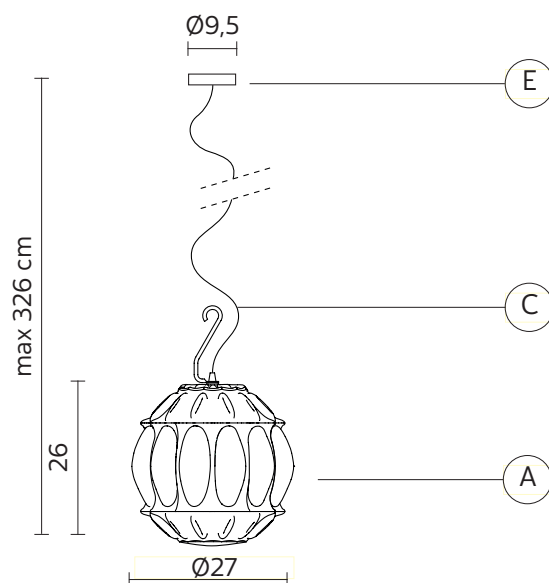

GINGER suspension

Edmondo Testaguzza design

anno 2015

TECHNICAL SHEET - SE116 5F EXT

STRUCTURE "A"

material	glass	
colour	smoked	

CEILING CUP "E"

material	metal
colour	matt black

ELECTRICAL CABLE "C"

material	neoprene	
colour	black	

ELECTRICAL SYSTEM

socket	E27
source	max 1x52w
energy class	from E to A++

PACKAGING

nr. of collis	1
net weight/kg	2,9
gross weight/kg	4,2
packaging/cm	38x38x42

EMISSION OF LIGHT

one-directional

	direct
	filtered
	indirect
	none

CERTIFICATION

IEC	60598-1:2008
EN	60598-1:2008 + A11:2009

IP rate	IP44
bulb	not provided

COLLEZIONE