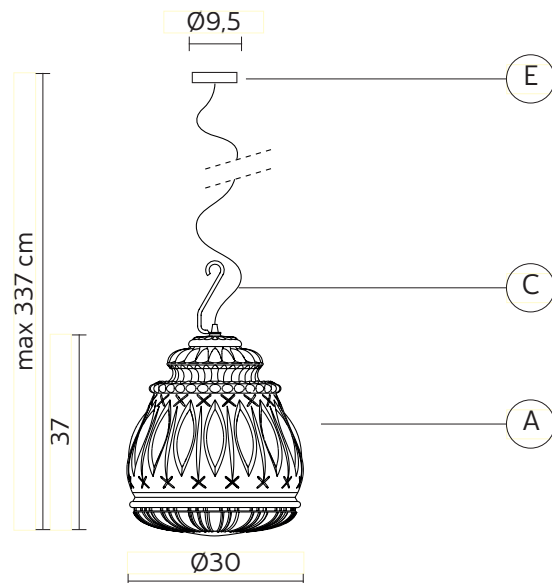

GINGER suspension

Edmondo Testaguzza design

anno 2015

TECHNICAL SHEET - SE116 6A EXT

STRUCTURE "A"

material glass
colour yellow

CEILING CUP "E"

material metal
colour matt black

ELECTRICAL CABLE "C"

material neoprene
colour black

ELECTRICAL SYSTEM

socket E27
source max 1x52w
energy class from E to A++