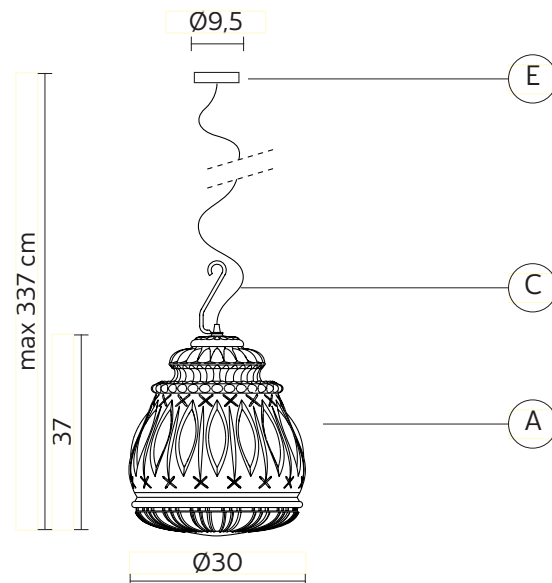

GINGER suspension

Edmondo Testaguzza design

anno 2015

TECHNICAL SHEET - SE116 6F EXT

STRUCTURE "A"

material glass
colour smoked

CEILING CUP "E"

material metal
colour matt black

ELECTRICAL CABLE "C"

material neoprene
colour black

ELECTRICAL SYSTEM

socket E27
source max 1x52w
energy class from E to A++

PACKAGING

nr. of collis 1
net weight/kg 5
gross weight/kg 9
packaging/cm 47x47x47

EMISSION OF LIGHT

one-directional

direct
filtered
indirect
none

CERTIFICATION

IEC 60598-1:2008
EN 60598-1:2008 + A11:2009

IP rate IP44
bulb not provided

COLLEZIONE

SE1164AEXT