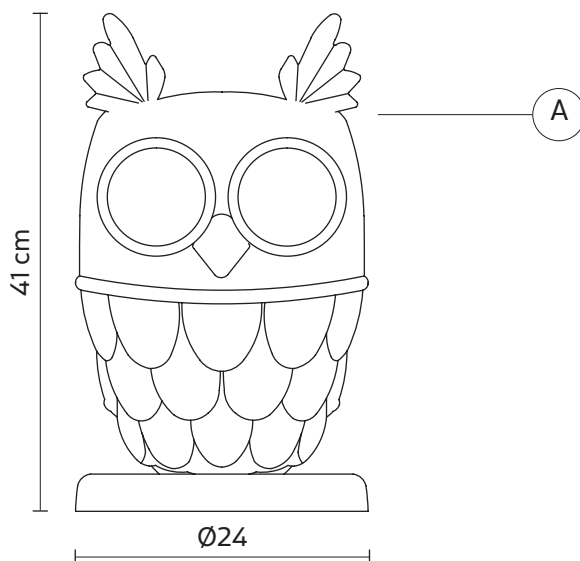

### STRUCTURE "A"

material	ceramic	
colour	matt white	

### PACKAGING

nr. of collis	1
net weight/kg	3,3
gross weight/kg	6,8
packaging/cm	40x40x50

### EMISSION OF LIGHT

one-directional

	direct
	filtered
	indirect
	none

### CERTIFICATION

IEC	60598-1:2008
EN	60598-1:2008 + A11:2009

IP rate	IP20
bulb	optional

code **700B**  
decorative bulb  
E27 - 25/40w - ≤ 60 lumen  
class E

these items are special, decorative bulbs not for illumination purposes