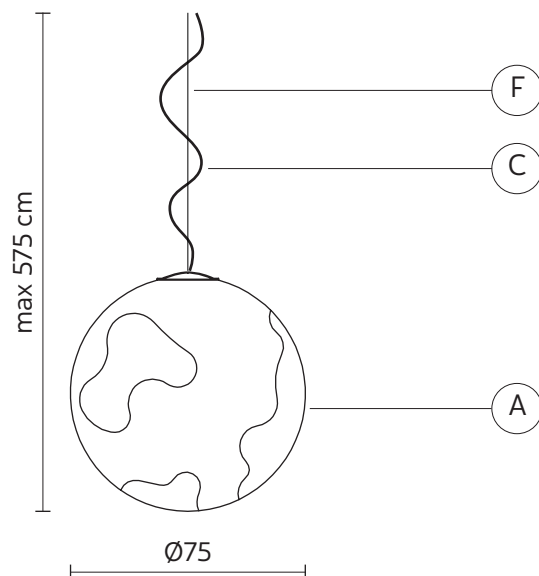

ULULÀ suspension

Matteo Ugolini design

year 2013

TECHNICAL SHEET - SE649GB-EXT

STRUCTURE "A"

material	fiberglass/ lace	
colour	white	

ELECTRICAL CABLE "C"

material	neoprene	
colour	green	

SUSPENSION CABLE "F"

material	steel	

ELECTRICAL SYSTEM

socket	E27
source	max 1x105w
energy class	from E to A++

PACKAGING

nr. of collis	1
net weight/kg	8,5
gross weight/kg	15
packaging/cm	93x93x93

EMISSION OF LIGHT

unidirectional