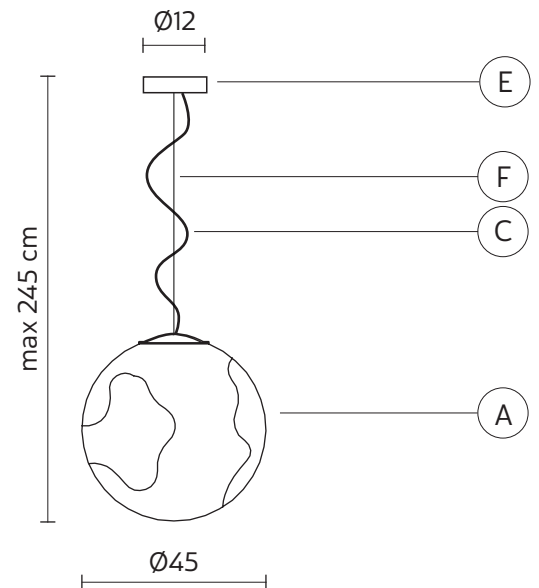

ULULÌ suspension

Matteo Ugolini design

year 2013

TECHNICAL SHEET - SE648PB

STRUCTURE "A"

material	fiberglass/ lace	
colour	white	

CEILING CUP "E"

material	metal
colour	matt white

ELECTRICAL CABLE "C"

material	PVC
colour	transparent

SUSPENSION CABLE "F"

material	steel
----------	-------

ELECTRICAL SYSTEM

socket	E27
source	max 1x70w
energy class	from E to A++

PACKAGING

nr. of collis	1
net weight/kg	3,1
gross weight/kg	5,3
packaging/cm	50x50x70

EMISSION OF LIGHT

unidirectional

	direct
	filtered
	indirect
	none

CERTIFICATION

IEC	60598-1:2008
EN	60598-1:2008 + A11:2009

ip rate	IP20
bulb	class A equipped

COLLECTION

available also as floor lamp (indoor and outdoor)