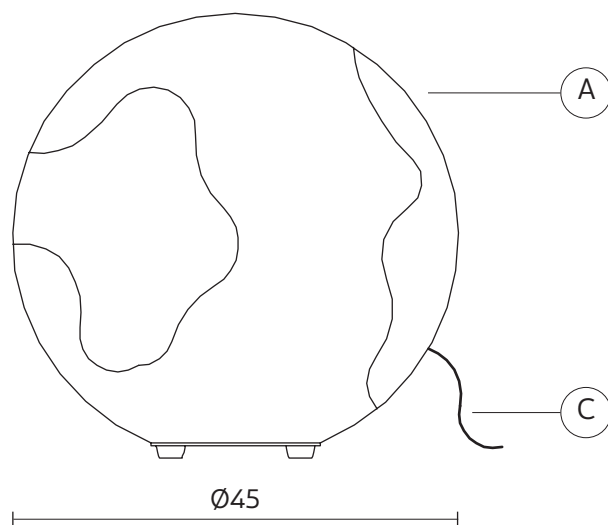

ULULÌ AND ULULÀ floor lamp

Matteo Ugolini design

year 2013

TECHNICAL SHEET - M648PB-EXT

STRUCTURE "A"

material	fiberglass/ lace	
colour	white	

ELECTRICAL CABLE "C"

material	neoprene	
colour	green	

ELECTRICAL SYSTEM

socket	E27
source	max 1x70w
energy class	from E to A++

PACKAGING

nr. of collis	1
net weight/kg	3,5
gross weight/kg	5,7
packaging/cm	50x50x70

EMISSION OF LIGHT

one-directional

CERTIFICATION

IEC	60598-1:2008
EN	60598-1:2008 + A11:2009

IP rate	IP65
bulb	class A equipped

COLLECTION

available also as: suspension (indoor/outdoor)