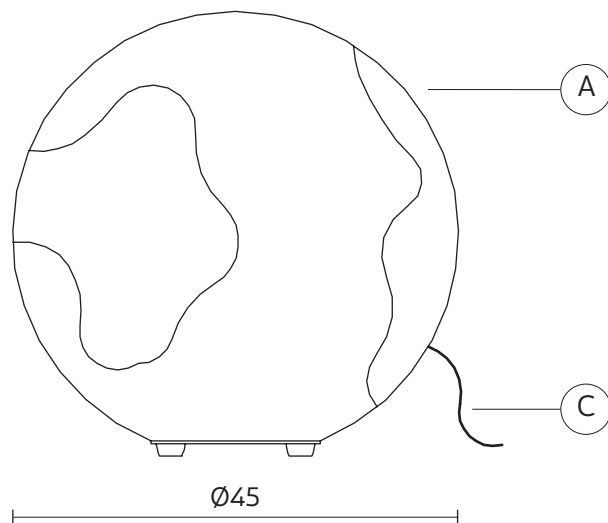

ULULÌ AND ULULÀ floor lamp

Matteo Ugolini design

year 2013

TECHNICAL SHEET - M648PB

STRUCTURE "A"

material	fiberglass/ lace	
colour	white	

ELECTRICAL CABLE "C"

material	PVC	
colour	transparent	

ELECTRICAL SYSTEM

socket	E27
source	max 1x70w
energy class	from E to A++

PACKAGING

nr. of collis	1
net weight/kg	3,5
gross weight/kg	5,7
packaging/cm	50x50x70

EMISSION OF LIGHT

one-directional

CERTIFICATION

IEC	60598-1:2008
EN	60598-1:2008 + A11:2009

IP rate	IP20
bulb	class A equipped

COLLECTION

available also as: suspension (indoor/outdoor)