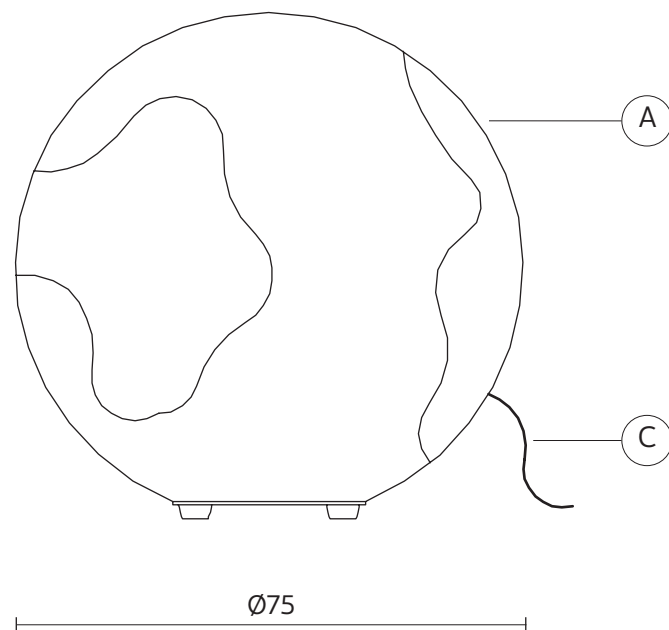

ULULÌ AND ULULÀ floor lamp

Matteo Ugolini design

year 2013

TECHNICAL SHEET - M649GB

STRUCTURE "A"

material	fiberglass/ lace	
colour	white	

ELECTRICAL CABLE "C"

material	PVC	
colour	transparent	

ELECTRICAL SYSTEM

socket	E27
source	max 1x105w
energy class	from E to A++

PACKAGING

nr. of collis	1
net weight/kg	8
gross weight/kg	12
packaging/cm	93x93x93

EMISSION OF LIGHT

one-directional

CERTIFICATION

IEC	60598-1:2008
EN	60598-1:2008 + A11:2009

IP rate	IP20
bulb	class A equipped

COLLECTION

available also as: suspension (indoor/outdoor)