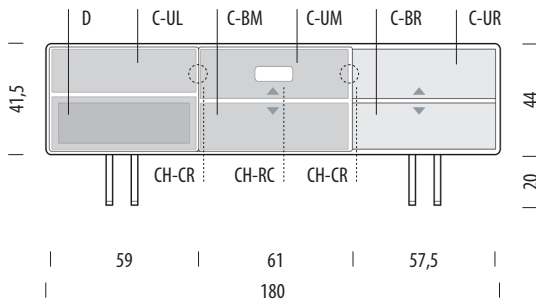

## Basic info

**Design** Mustafa Čohadžić

**Product size** W: 180, D: 45, H: 64

**Packaging** W: 183, D: 54, H: 50

**Volume** 0,49 m<sup>3</sup>

**Net weight** 58,3 kg

**Gross weight** 62,3 kg

**Pull-out shelf**  
(between C-UL and D)

### Pull-out shelf

Internal storage	Width	Depth	Height
C-L (15" notebook size)	39	30	1
C-RC	10	20	1
C-CR	Ø7		1

▲ Shelves indicated with triangle arrows are height-adjustable and removable.