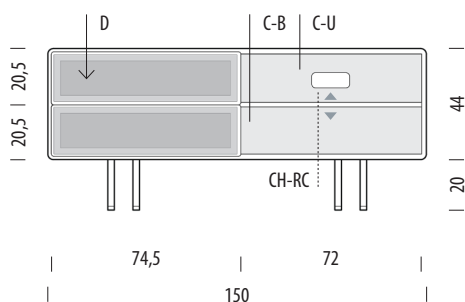

## Basic info

**Design** Mustafa Čohadžić

**Product size** W: 150, D: 45, H: 64

**Packaging** W: 153, D: 54, H: 50

**Volume** 0,41 m<sup>3</sup>

**Net weight** 48,5 kg

**Gross weight** 52,5 kg

### Item no. 19C

Assembly 15 min / 2 persons

Internal storage	Width	Depth	Height
D	68	34,5	12
C-U	72	40	19/22,5
C-B	72	40	15/18,5
CH-RC	14		5

- ▲ Shelves indicated with triangle arrows are height-adjustable and removable.
- ▼