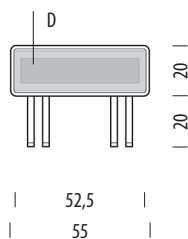

Fina nightstand

Body Solid oak, Fronts Linoleum, Legs Powder-coated steel

Version: 1-8-2021

Basic info

Design	Mustafa Čohadžić
Product size	W: 55, D: 45, H: 40
Packaging	W: 58, D: 47,5, H: 26
Volume	0,07m³
Net weight	15,3 kg
Gross weight	16,6 kg

Item no. 068

Assembly 15 min / 1 person

Internal storage	Width	Depth	Height
D	46,5	34,5	10