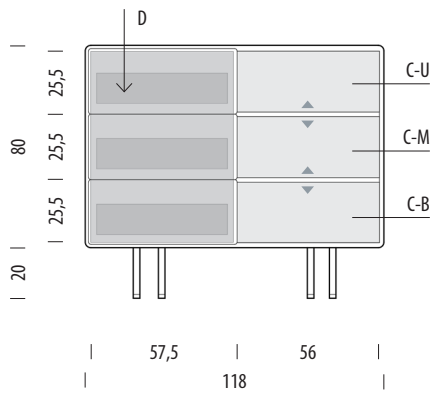

Fina dresser 118 - with drawers

Body Solid oak, Fronts Linoleum, Legs Powder-coated steel

Version: 1-8-2021

Basic info

Design	Mustafa Čohadžić
Product size	W: 118, D: 45, H: 100
Packaging	W: 121,5, D: 54, H: 86
Volume	0,56 m³
Net weight	59,5 kg
Gross weight	63,5 kg

Item no. 1A0

Assembly 15 min / 2 persons

Internal storage	Width	Depth	Height
D (each)	51,5	34,5	12
C-U	56	41	21-27
C-M	56	41	17-31
C-B	56	41	21-27

▲ Shelves indicated with triangle arrows are height-adjustable and removable.