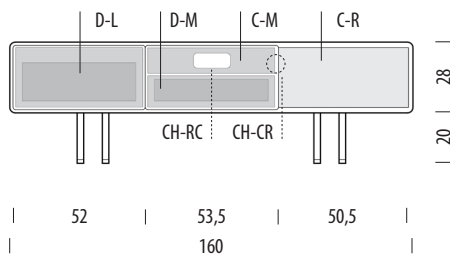

e.g. C-UR | Compartment - upper right  
D-BL | Drawer - bottom left  
CH-RC | Cable hole - rectangular

**Shelves** Shelves indicated with triangle arrows are height-adjustable and removable.

## Basic info

**Design** Mustafa Čohadžić

**Product size** W: 160, D: 45, H: 48

**Packaging** W: 163, D: 54, H: 34

**Volume** 0,30 m<sup>3</sup>

**Net weight** 47,4 kg

**Gross weight** 50,4 kg

### Item no. 19D

Assembly 15 min / 2 persons

Internal storage	Width	Depth	Height
D-L	45	34,5	15
D-M	43	34,5	8
C-M	51	41	9
C-R	51	41	23,5
CH-RC	14		5
CH-CR	Ø5		