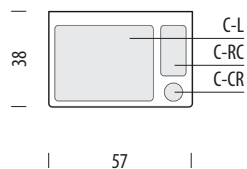

## Basic info

**Design** Mustafa Čohadžić

**Product size** W: 180, D: 45, H: 64

**Packaging** W: 183, D: 54, H: 50

**Volume** 0,49 m<sup>3</sup>

**Net weight** 58,3 kg

**Gross weight** 62,3 kg

**Pull-out shelf**  
(between C-UL and D)

### Pull-out shelf

Internal storage	Width	Depth	Height
C-L (15" notebook size)	39	30	1
C-RC	10	20	1
C-CR	Ø7		1

▲ Shelves indicated with triangle arrows are height-adjustable and removable.