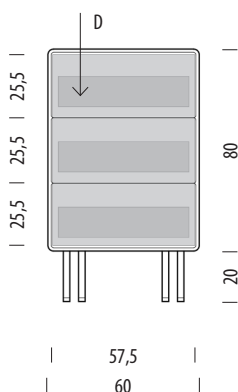

## Basic info

<b>Design</b>	Mustafa Čohadžić
<b>Product size</b>	W: 176, D: 45, H: 100
<b>Packaging</b>	W: 179, D: 54, H: 86
<b>Volume</b>	0,83 m <sup>3</sup>
<b>Net weight</b>	89,5 kg
<b>Gross weight</b>	94 kg

## Item no. 19E

Assembly 15 min / 2 persons

Internal storage	Width	Depth	Height
D (each)	51,5	34,5	12
C-U (each)	56	41	21-27
C-M (each)	56	41	17-31
C-B (each)	56	41	21-27

▲ Shelves indicated with triangle arrows are height-adjustable and removable.

## Basic info

<b>Design</b>	Mustafa Čohadžić
<b>Product size</b>	W: 60, D: 45, H: 100
<b>Packaging</b>	W: 63, D: 54, H: 86
<b>Volume</b>	0,29 m <sup>3</sup>
<b>Net weight</b>	37,5 kg
<b>Gross weight</b>	41,1 kg