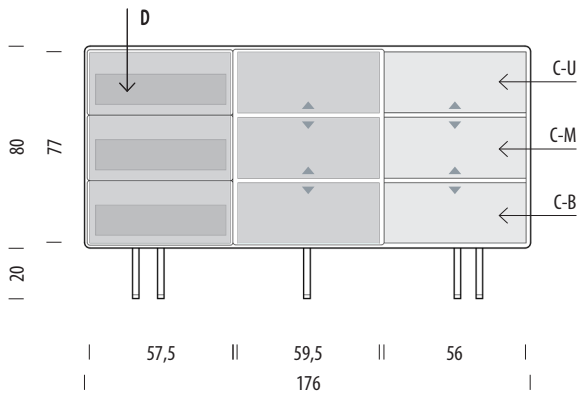

Fina dresser 176

Body Solid oak, Fronts Linoleum, Legs Powder-coated steel

Version: 1-8-2021

Basic info

Design	Mustafa Čohadžić
Product size	W: 176, D: 45, H: 100
Packaging	W: 179, D: 54, H: 86
Volume	0,83 m³
Net weight	89,5 kg
Gross weight	94 kg

Item no. 19E

Assembly 15 min / 2 persons

Internal storage	Width	Depth	Height
D (each)	51,5	34,5	12
C-U (each)	56	41	21-27
C-M (each)	56	41	17-31
C-B (each)	56	41	21-27

▲ Shelves indicated with triangle arrows are height-adjustable and removable.