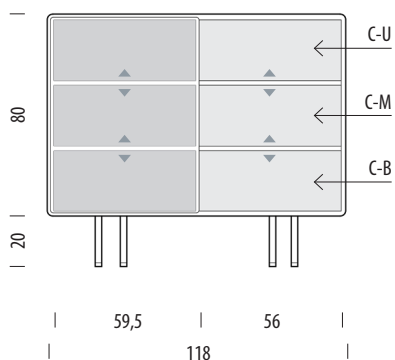

Fina dresser 118 - with door

Body Solid oak, Fronts Linoleum, Legs Powder-coated steel

Version: 1-8-2021

Basic info

Design	Mustafa Čohadžić
Product size	W: 118, D: 45, H: 100
Packaging	W: 121,5, D: 54, H: 86
Volume	0,56 m³
Net weight	51,8 kg
Gross weight	55,8 kg

Item no. 19F

Assembly 15 min / 2 persons

Internal storage	Width	Depth	Height
C-U (each)	56	41	21-27
C-M (each)	56	41	17-31
C-B (each)	56	41	21-27

- ▲ Shelves indicated with triangle arrows are height-adjustable and removable.
- ▼