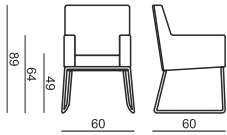

www.sits.eu
JANUARY 2016

ARMCHAIR LOW

ARMCHAIR

2 SEATER

CHAIR with ARMRESTS

CHAIR without ARMRESTS

UPHOLSTERY FABRIC or LEATHER: FC - fix cover

FEET metal frame: chrome and painted black or grey