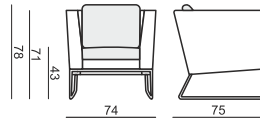

www.sits.eu
JANUARY 2016

ARMCHAIR LOW

ARMCHAIR

2 SEATER

CHAIR with ARMRESTS

CHAIR without ARMRESTS

UPHOLSTERY FABRIC or LEATHER: FC - fix cover

FEET metal frame: chrome and painted black or grey