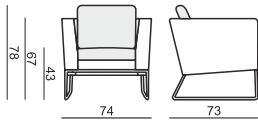

www.sits.eu
JANUARY 2016

ARMCHAIR LOW

ARMCHAIR

2 SEATER

CHAIR with ARMRESTS

CHAIR without ARMRESTS

UPHOLSTERY FABRIC or LEATHER: FC - fix cover

FEET metal frame: chrome and painted black or grey