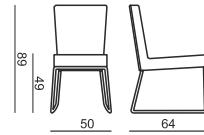

www.sits.eu
JANUARY 2016

ARMCHAIR LOW

ARMCHAIR

2 SEATER

CHAIR with ARMRESTS

CHAIR without ARMRESTS

UPHOLSTERY FABRIC or LEATHER: FC - fix cover

FEET metal frame: chrome and painted black or grey