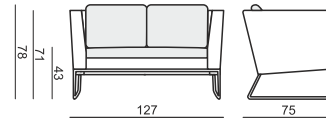

www.sits.eu
JANUARY 2016

ARMCHAIR LOW

ARMCHAIR

2 SEATER

CHAIR with ARMRESTS

CHAIR without ARMRESTS

UPHOLSTERY FABRIC or LEATHER: FC - fix cover

FEET metal frame: chrome and painted black or grey