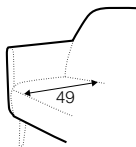

COMFORTS

COVERS

pop

footstool 52x36

tune

solo

funk

swing

extra dimensions

depth of seat
pop

depth of seat
tune

depth of seat
solo

depth of seat
funk

depth of seat
swing

legs

no. 180
wood