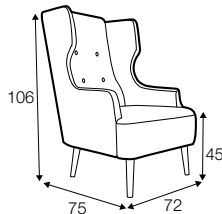

COMFORTS

COVERS

pop

footstool 52x36

tune

solo

funk

swing

extra dimensions

depth of seat
pop

depth of seat
tune

depth of seat
solo

depth of seat
funk

depth of seat
swing

legs

no. 180
wood