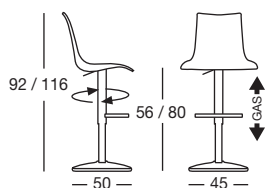

Art. 2287

Imballo: 1 pezzo

Packing: 1 piece

Peso unitario Kg 10,800

Unit weight

Misure imballo 52x47x95 cm

Packing sizes

made in Italy