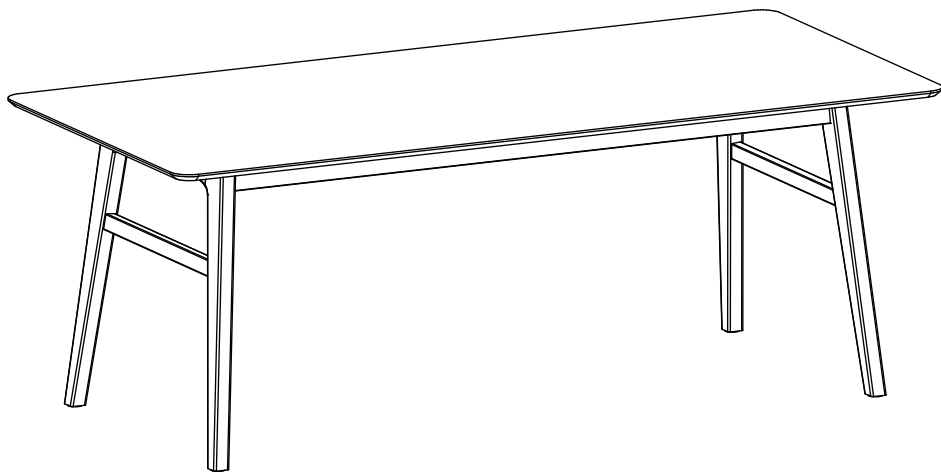

ASSEMBLY INSTRUCTION

NAGANO DINING TABLE

ROWICO

HOME

1x1 	Ex4 M8x12
2x2 	F 12x90
3x4 	Gx4 Ø35
Ax8 Ø10x40	Hx6 M6x50
Bx4 M8x85	Jx6 Ø6
Cx4 Ø8x25x14	Kx6 Ø6/ Ø12
Dx4 Ø8	L N4

Note:

Improper use, improper assembly and mishandling may lead to defects/ cracks appearing.