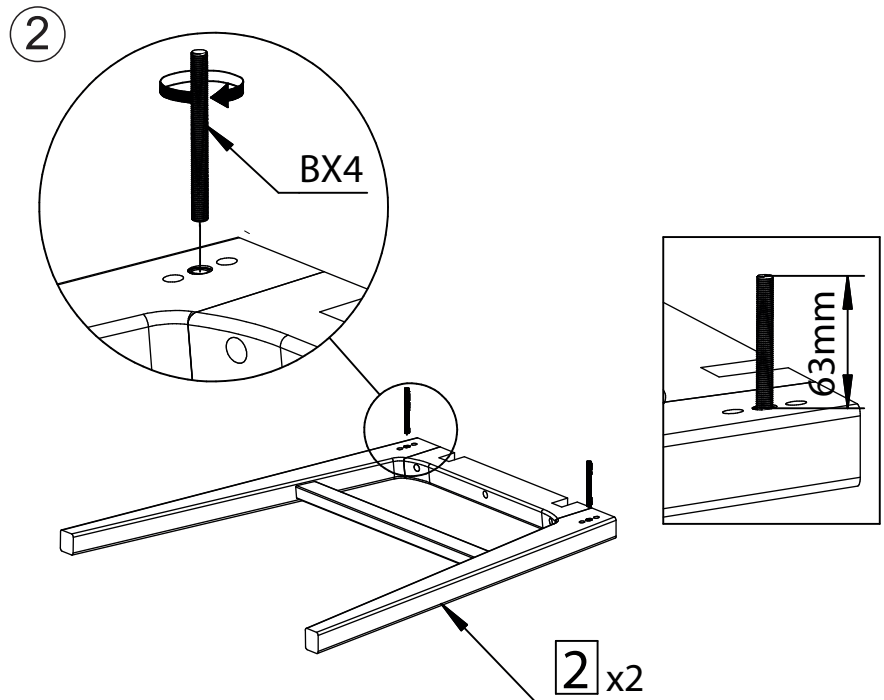

ASSEMBLY INSTRUCTION

NAGANO DINING TABLE

ROWICO

HOME

1x1 	Ex4 M8x12
2x2 	F 12x90
3x4 	Gx4 Ø35
Ax8 Ø10x40	Hx6 M6x50
Bx4 M8x85	Jx6 Ø6
Cx4 Ø8x25x14	Kx6 Ø6/ Ø12
Dx4 Ø8	L N4

Note:

Improper use, improper assembly and mishandling may lead to defects/ cracks appearing.