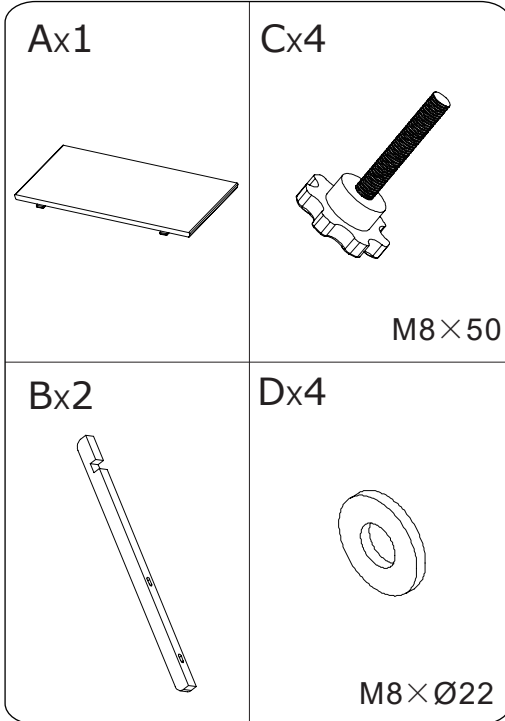

# NEVIS EXTENSION

**ROWICO**

H O M E

Note:  
Improper use, improper  
assembly and mishandling  
may lead to defects/ cracks  
appearing.

Tighten the extension plate  
with thumb screw and get  
table top and extension in  
level.

4

Extension sticks should be fixed to the back of extension plate, when not in use.

**OBS!**  
Spänn inte eller låt inte spännskruvar sitta kvar under bordsskivan när tilläggs-skivorna inte används.

**Attention!**  
Do not tighten or leave thumbscrews under the table top when the extension plate are not in use.