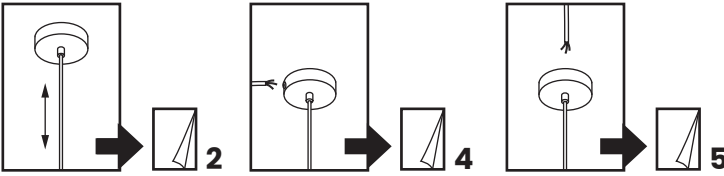

#### DK - SIKKERHEDSFORANSTALTNINGER

Den grønne og gule ledning må kun være forbundet til indgangen markeret med  eller 

Hvis lampens udvendige ledning bliver beskadiget skal der, for at undgå en farlig situation, rettes henvendelse til producenten, service agenten eller anden lignende kvalificeret person for udskiftning af denne.

#### UK - SAFETY PRECAUTIONS

The core with green/yellow insulation must only be connected to a terminal marked with  or 

If the external flexible cable or cord of this luminaire is damaged, it shall be exclusively replaced by the manufacturer or his service agent or a similar qualified person in order to avoid a hazard.