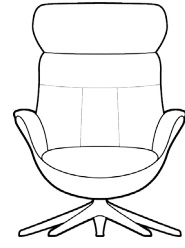

Additional price for battery solution  
MARINA 3110

Additional price for battery solution  
COMFY 3320

Additional price for battery solution  
BREEZE 3420

Height: 2,5 cm.

CHAIRS WITH RECYCLED COMPOSIT SHELLS AND GAS SPRING BACKS

SOFT CHAIR 2530

Price group	Upholstered shell	M3: 0,68	Composite shell
1			
2			
3			
4			
Alpaca			
Eton			
Bastia			
Savoy			
Safari			
Nature			
Century			

ELEGANT CHAIR 2500

Price group	Upholstered shell	M3: 0,68	Composite shell
1			
2			
3			
4			
Alpaca			
Eton			
Bastia			
Savoy			
Safari			
Nature			
Century			