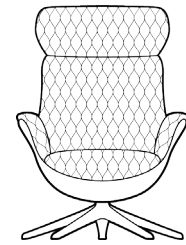

QUILT CHAIR 2520

Price group	Upholstered shell	M3: 0,68	Composite shell
1			
2			
3			
4			
Alpaca			
Eton			
Bastia			
Savoy			
Safari			
Nature			
Century			

QUILT Foot rest 2520

Price group	Upholstered shell	M3: 0,11	Composite shell
1			
2			
3			
4			
Alpaca			
Eton			
Bastia			
Savoy			
Safari			
Nature			
Century