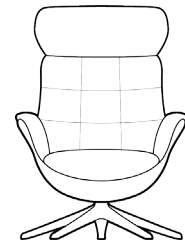

CHESTER CHAIR 2510

Price group	Upholstered shell	M3: 0,68	Composite shell
1			
2			
3			
4			
Alpaca			
Eton			
Bastia			
Savoy			
Safari			
Nature			
Century			

CHESTER Foot rest 2510

Price group	Upholstered shell	M3: 0,11	Composite shell
1			
2			
3			
4			
Alpaca			
Eton			
Bastia			
Savoy			
Safari			
Nature			
Century