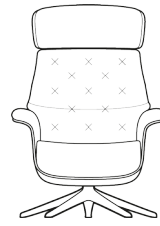

CHAIRS WITH GAS SPRING BACKS AND SEPERATE FOOT RESTS OR CHAISELONG

VOLDEN chair LOW  
VOLDEN chair MEDIUM

2910  
2900

VOLDEN chair HIGH

2920

VOLDEN Foot rest

2900

VOLDEN Chaiselong

2930

CLEMENT chair LOW  
CLEMENT chair MEDIUM

2810  
2800

CLEMENT chair HIGH

2820

CLEMENT Foot rest

2800

CLEMENT Chaiselong