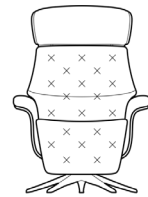

2830

Price group

Upholstered arms M3: 0,68 Veneered arms

Upholstered arms M3: 0,68 Veneered arms

Upholstered shell M3: 0,11 Veneered shell

Upholstered arms M3: 1,2 Veneered arms

Upholstered arms M3: 0,68 Veneered arms

Upholstered arms M3: 0,68 Veneered arms

Upholstered shell M3: 0,11 Veneered shell

Upholstered arms M3: 1,2 Veneered arms

Price group

- 1
- 2
- 3
- 4
- Alpaca
- Eton
- Bastia
- Savoy
- Safari
- Nature
- Century

- 1
- 2
- 3
- 4
- Alpaca
- Eton
- Bastia
- Savoy
- Safari
- Nature
- Century

CHAIRS WITH GAS SPRING OR ELECTRIC BACKS AND BUILD-IN FOOT RESTS

VOLDEN LOW  
VOLDEN MEDIUM

2912  
2902

MANUAL

VOLDEN HIGH

2922

MANUAL