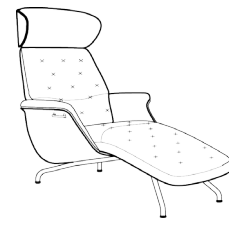

## AIR CHANNELS™

Integrated Air Channels™ and perforated leather allow your body to breathe and help you stay comfortable. Keeping you warm when the air is cool and cool when it is warm

**CREATOR**  
Try our FLEXLUX creator and design your own chair at flexlux.com

CHAIRS WITH GAS SPRING BACKS AND SEPERATE FOOT RESTS OR CHAISELONG

VOLDEN chair LOW  
VOLDEN chair MEDIUM

2910  
2900

VOLDEN chair HIGH

2920

VOLDEN Foot rest

2900

VOLDEN Chaiselong

2930

CLEMENT chair LOW  
CLEMENT chair MEDIUM

2810  
2800

CLEMENT chair HIGH

2820

CLEMENT Foot rest

2800

CLEMENT Chaiselong