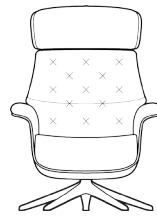

## AIR CHANNELS™

Integrated Air Channels™ and perforated leather allow your body to breathe and help you stay comfortable. Keeping you warm when the air is cool and cool when it is warm

**CREATOR**  
Try our FLEXLUX creator and design your own chair at flexlux.com

CHAIRS WITH GAS SPRING BACKS AND SEPERATE FOOT RESTS OR CHAISELONG

VOLDEN chair LOW  
VOLDEN chair MEDIUM

2910  
2900

VOLDEN chair HIGH

2920

VOLDEN Foot rest

2900

VOLDEN Chaiselong

2930

CLEMENT chair LOW  
CLEMENT chair MEDIUM

2810  
2800

CLEMENT chair HIGH

2820

CLEMENT Foot rest

2800

CLEMENT Chaiselong