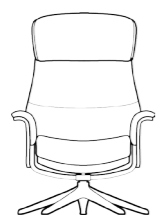

Additional price for battery solution
MARINA 3110

Additional price for battery solution
COMFY 3320

Additional price for battery solution
BREEZE 3420

Height: 2,5 cm.

CHAIRS WITH GRAVITY GLIDE MECHANISMS

AARHUS chair LOW 2210
AARHUS chair MEDIUM 2200

AARHUS Chair HIGH 2220

AARHUS Foot rest 2200

SKAGEN chair LOW 2310
SKAGEN chair MEDIUM 2300

SKAGEN chair HIGH 2320

SKAGEN Foot rest 2300

Price group	Upholstered arms M3: 0,68		Veneered arms		Upholstered shell M3: 0,11		Veneered shell	
	1							
2								
3								
4								
Alpaca								
Eton								
Bastia								
Savoy								
Safari								
Nature								
Century								