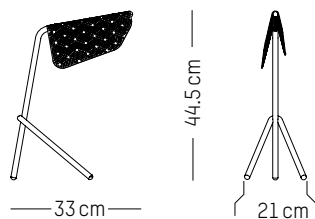

Power

220-240 V 50-60 HZ

Power

110-120 V 60 HZ

Table lamp

-

L: 33 cm | 13 inch

W: 21 cm | 8.3 inch

Weight: 2,7 kg | 6 lb

Floor lamp

-

L: 54 cm | 21.3 inch

W : 34 cm | 13.4 inch

H : 120 cm | 47.3 inch

Cable length : 200 cm | 79 inch

Weight: 2 kg | 4.4 lb