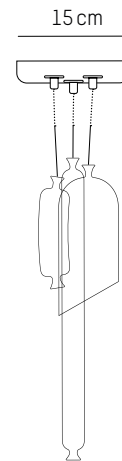

220-240 V 50-60HZ

Power

220-240 V 50-60 HZ

Diot

Ø: 4,2 cm | 1.7 inch
H: 15 cm | 5.1 inch
Cable: 175 cm | 69 in
Weight: 0,5 kg | 1.1 lb

PACKAGING :

L: 49 cm | 19.3 inch
W: 20 cm | 7.9 inch
H: 18 cm | 7.1 inch
Weight: 1,1 kg | 2.4 lb

L: 49 cm | 19.3 inch
W: 20 cm | 7.9 inch
H: 18 cm | 7.1 inch
Weight: 1,1 kg | 2.4 lb

Toulouse

Ø: 4,2 cm | 1.7 inch
H: 30 cm | 11.8 inch
Cable: 175 cm | 69 in
Weight: 0,6 kg | 1.3 lb

PACKAGING :

L: 49 cm | 19.3 inch
W: 20 cm | 7.9 inch
H: 18 cm | 7.1 inch
Weight: 1,1 kg | 2.4 lb

220-240 V 50-60HZ

Power

220-240 V 50-60 HZ

Set of 3 #1

Ø: 15 cm | 5.9 inch
H: 33 cm | 13 inch
Cable length: 175 cm | 69 inch
Weight: 1 kg | 2.2 lb

PACKAGING :

L: 49 cm | 19.3 inch
W: 32 cm | 12.6 inch
H: 12 cm | 4.7 inch
Weight: 1,9 kg | 4.2 lb

Set of 3 #2

Ø: 4,2 cm | 1.7 inch
H: 38 cm | 15 inch
Cable length: 175 cm | 69 inch
Weight: 1,2 kg | 2.7 lb

PACKAGING :

L: 49 cm | 19.3 inch
W: 32 cm | 12.6 inch
H: 12 cm | 4.7 inch
Weight: 1,9 kg | 4.2 lb