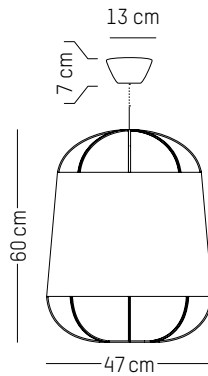

Weight: 2,7 kg | 6 lb

Floor lamp

-

L: 54 cm | 21.3 inch

W : 34 cm | 13.4 inch

H : 120 cm | 47.3 inch

Cable length : 200 cm | 79 inch

Weight: 2 kg | 4.4 lb

Power

220-240 V 50-60 HZ

Grillo L

-

Ø: 36 cm | 14.2 inch

D: 10 cm | 3.9 inch

Cable length: 300 cm | 118 inch

Weight: 0,6 kg | 1.3 lb

110-120 V 60 HZ

Small

-

Ø: 22 cm | 8.7 inch
H: 42 cm | 16.5 inch
Weight: 0,4 kg | 0.9 lb
Cable length: 250 cm | 99 inch or
on demand: 1000 cm | 394 inch

PACKAGING :

Type: Carton box
L: 27,5 cm | 10.8 inch
W: 27,5 cm | 10.8 inch
H: 48,5 cm | 19.1 inch
Weight: 1,3 kg | 2.9 lb

Medium

-

Ø: 47 cm | 18.5 inch
H: 60 cm | 23.6 inch
Weight: 0,8 kg | 1.8 lb
Cable length: 250 cm | 99 inch or
on demand: 1000 cm | 394 inch

PACKAGING :

Type: Carton box
L: 52,5 cm | 20.7 inch
W: 52,5 cm | 20.7 inch
H: 66,5 cm | 26.2 inch
Weight: 3,5 kg | 7.7 lb