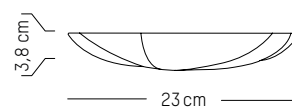

Soup plate (by 6)

-

Ø: 23 cm | 9.1 inch
H: 3,8 cm | 1.5 inch
Weight: 0,6 kg | 1.3 lb

PACKAGING :

L: 28,5 cm | 11.2 inch
W: 28,5 cm | 11.2 inch
H: 11 cm | 4.3 inch
Weight: 3,7 kg | 8.2 lb