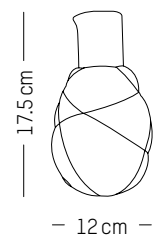

Pitcher

-

Ø: 12 cm | 4.7 inch
H: 17,5 cm | 6.9 inch
Weight: 0,8 kg | 1.7 lb

PACKAGING :

L: 20 cm | 7.9 inch
W: 12,5 cm | 4.9 inch
H: 14 cm | 5.5 inch
Weight: 0,9 kg | 2 lb

* While stocks last