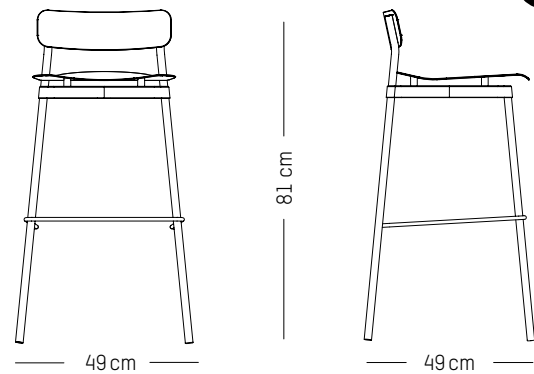

-

L: 61cm | 24 inch
D: 58 cm | 23 inch
H: 71 cm | 28 inch
H (seat): 40 cm | 16 inch
Weight: 7,9 kg | 17.4 lb

PACKAGING :

L: 64 cm | 25.2 inch
W: 59 cm | 23.2 inch
H: 71 cm | 28 inch
Weight: 11 kg | 24.3 lb

L: 51cm | 20.47 inch
D: 51 cm | 20.08 inch
H: 92 cm | 36.22 inch
H (seat): 75 cm | 29.53 inch
Weight: 6 kg | 13.23 lb

PACKAGING :

L: 53 cm | 20.87 inch
W: 53 cm | 20.87 inch
H: 93 cm | 36.61 inch
Weight: 10 kg | 22.05 lb

NEW

High stool

-

L: 49cm | 19.3 inch
D: 49 cm | 19.3 inch
H: 81 cm | 31.9 inch
H (seat): 65 cm | 25.6 inch
Weight: 4,1 kg | 9.1 lb

PACKAGING :

L: 53 cm | 20.9 inch
W: 53 cm | 20.9 inch
H: 83 cm | 32.7 inch
Weight: 4.1 kg | 9.1 lb