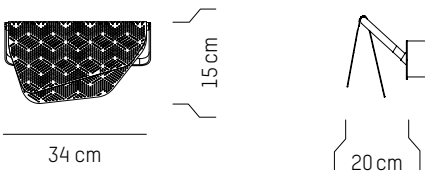

EUROPE

UK

Power

220-240 V 50-60HZ

Power

220-240 V 50-60 HZ

L: 34 cm | 13.4 inch
D: 20 cm | 7.9 inch
H: 15 cm | 5.9 inch
Weight: 1 kg | 2.2 lb

PACKAGING :