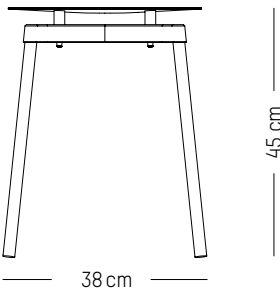

H: 78 cm | 30.7 inch

H (seat): 45 cm | 18.5 inch

Weight: 3,3 kg | 7.3 lb

PACKAGING (X2) :

L: 49 cm | 19.3 inch

W: 49 cm | 19.3 inch

H: 79 cm | 31.1 inch

Weight: 9,6 kg | 21.2 lb

H: 71 cm | 28 inch

H (seat): 40 cm | 16 inch

Weight: 5,9 kg | 13 lb

PACKAGING :

L: 64 cm | 25.2 inch

W: 59 cm | 23.2 inch

H: 71 cm | 28 inch

Weight: 8 kg | 17.6 lb

TECHNICAL SPECIFICATIONS

Compliant with EN 581-1 ; EN581-2 for Contract use

Stool

-

L: 38cm | 15 inch

D: 38 cm | 15 inch

H: 45 cm | 18 inch

Weight: 2,6 kg | 5.7 lb