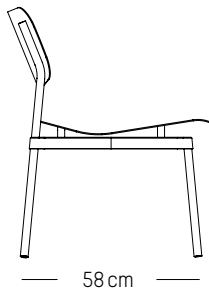

40 cm

Lounge armchair

-

L: 61cm | 24 inch

D: 58 cm | 23 inch

H: 71 cm | 28 inch

H (seat): 40 cm | 16 inch

Weight: 5,9 kg | 13 lb

PACKAGING :

L: 64 cm | 25.2 inch

W: 59 cm | 23.2 inch

H: 71 cm | 28 inch

Weight: 8 kg | 17.6 lb