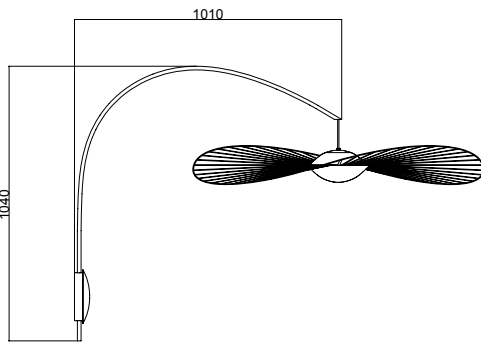

L: 72 cm | 14.6 inch
W: 72 cm | 14.6 inch
H: 35 cm | 14.8 inch
Weight: 3,5 | 7.7 lb

140 cm

Medium

Ø: 140 cm | 55.1 inch
H: 12 cm | 4.7 inch
Weight: 2,5 kg | 5.5 lb
Cable length: 250 cm | 99 inch or
on demand: 1000 cm | 394 inch

US

Power

220-240 V 50-60HZ

Power

220-240 V 50-60 HZ

Power

110-120 V 60 HZ

Ø: 110 cm | 43.3 inch