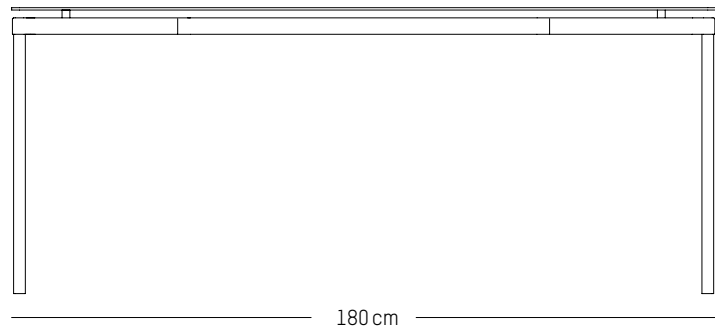

Rectangular table

-

L: 180cm | 70.9 inch

W: 90 cm | 35.4 inch

H: 73 cm | 29 inch

Weight: 37,5 kg | 82.7 lb

PACKAGING :

L: 200 cm | 78.7 inch

W: 92 cm | 36.2 inch

H: 8 cm | 3.2 inch

Weight: 44 kg | 97 lb