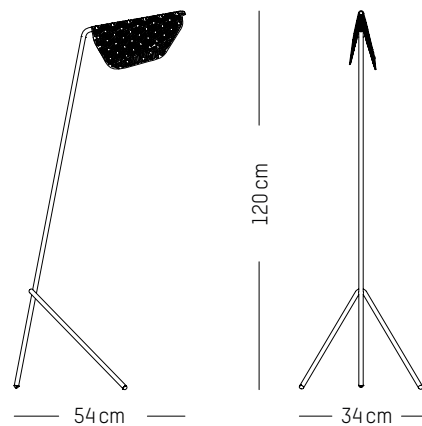

Power

220-240 V 50-60 HZ

Power

110-120 V 60 HZ

Table lamp

-

L: 33 cm | 13 inch

W: 21 cm | 8.3 inch

H: 44,5 cm | 17.5 inch

Cable length: 200 cm | 79 inch

Weight: 1,3 kg | 2.9 lb

PACKAGING :

Type: Carton box

L: 46 cm | 18.1 inch

W: 45 cm | 17.7 inch

H: 23 cm | 9.1 inch

Weight: 2,7 kg | 6 lb

Floor lamp

-

L: 54 cm | 21.3 inch

W : 34 cm | 13.4 inch

H : 120 cm | 47.3 inch

Cable length : 200 cm | 79 inch

Weight: 2 kg | 4.4 lb

Power

220-240 V 50-60 HZ

Grillo L

-

Ø: 36 cm | 14.2 inch

D: 10 cm | 3.9 inch

Cable length: 300 cm | 118 inch

Weight: 0,6 kg | 1.3 lb