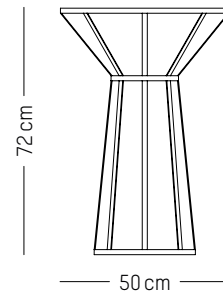

-

L: 61cm | 24 inch
D: 58 cm | 23 inch
H: 71 cm | 28 inch
H (seat): 40 cm | 16 inch
Weight: 7,9 kg | 17.4 lb

PACKAGING :

L: 64 cm | 25.2 inch
W: 59 cm | 23.2 inch
H: 71 cm | 28 inch
Weight: 11 kg | 24.3 lb

NEW

High stool

-

L: 49cm | 19.3 inch
D: 49 cm | 19.3 inch
H: 81 cm | 31.9 inch
H (seat): 65 cm | 25.6 inch
Weight: 4,1 kg | 9.1 lb

PACKAGING :

L: 53 cm | 20.9 inch
W: 53 cm | 20.9 inch
H: 83 cm | 32.7 inch
Weight: 4.1 kg | 9.1 lb

Europe

Stool

-

Ø: 35 cm | 14 inch
H: 44 cm | 17.3 inch
Weight: 4 kg | 8.8 lb

PACKAGING :

Type: Carton box
L: 41,5 cm | 16.3 inch
W: 41 cm | 16.1 inch
H: 52 cm | 20.5 inch
Weight: 5,6 kg | 12.3 lb

Coffee table