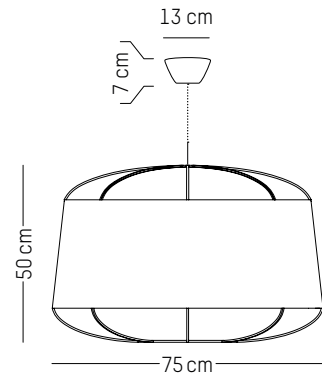

Power

220-240 V 50-60 HZ

Grillo L

-

Ø: 36 cm | 14.2 inch

D: 10 cm | 3.9 inch

Cable length: 300 cm | 118 inch

Weight: 0,6 kg | 1.3 lb

110-120 V 60 HZ

Small

-

Ø: 22 cm | 8.7 inch
H: 42 cm | 16.5 inch
Weight: 0,4 kg | 0.9 lb
Cable length: 250 cm | 99 inch or
on demand: 1000 cm | 394 inch

PACKAGING :

Type: Carton box
L: 27,5 cm | 10.8 inch
W: 27,5 cm | 10.8 inch
H: 48,5 cm | 19.1 inch
Weight: 1,3 kg | 2.9 lb

Medium

-

Ø: 47 cm | 18.5 inch
H: 60 cm | 23.6 inch
Weight: 0,8 kg | 1.8 lb
Cable length: 250 cm | 99 inch or
on demand: 1000 cm | 394 inch

PACKAGING :

Type: Carton box
L: 52,5 cm | 20.7 inch
W: 52,5 cm | 20.7 inch
H: 66,5 cm | 26.2 inch
Weight: 3,5 kg | 7.7 lb