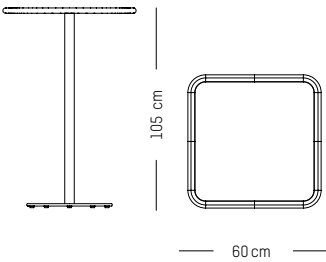

High table square

-

L: 60 cm | 27.5 inch
W: 60cm | 27.5 inch
H: 105 cm | 41.3 inch
Weight: 13 kg | 29 lb

PACKAGING :

L: 72 cm | 28.3 inch
W: 72 cm | 28.3 inch
H: 108 cm | 42.5 inch
Weight: 15 kg | 33 lb

Assembly