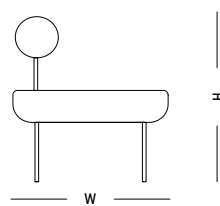

ORIGIN

Europe

TECHNICAL SPECIFICATIONS

DRY CLEAN

Medium Armchair

L: 68 cm | 26.8 inch
W: 68 cm | 26.8 inch
H: 72.5 cm | 28.5 inch
H1: 40 cm | 15.8 inch
Weight: 17 kg | 37.5 lb

PACKAGING :

Type: Wood box
L: 53cm | 20.9 inch
W: 71cm | 27.9 inch
H: 43 cm | 16.9 inch
Weight: 24 kg | 12.6 lb