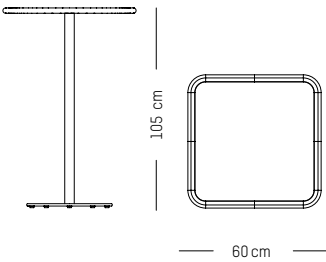

WEEK - END

STUDIO BRICHET ZIEGLER

2019

High table square

-

L: 60 cm | 27.5 inch
W: 60cm | 27.5 inch
H: 105 cm | 41.3 inch
Weight: 13 kg | 29 lb

PACKAGING :

L: 72 cm | 28.3 inch
W: 72 cm | 28.3 inch
H: 108 cm | 42.5 inch
Weight: 15 kg | 33 lb

Assembly

High table round

-

Ø: 70 cm | 23.6 inch
L: 70 cm | 23.6 inch
H: 105 cm | 41.3 inch
Weight: 12 kg | 26.4 lb

PACKAGING :

L: 73 cm | 29 inch
W: 73 cm | 29 inch
H: 108 cm | 42.5 inch
Weight: 14 kg | 30.9 lb

Assembly