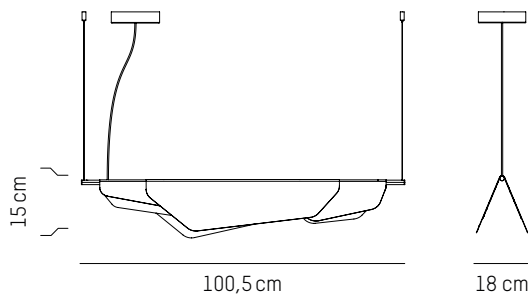

L: 109 cm | 42.9 inch
W: 25 cm | 9.9 inch
H: 30 cm | 11.8 inch
Weight: 4,7 kg | 10.4 lb

* While stocks last

Large

-

L: 160 cm | 63 inch
W: 18 cm | 7.1 inch
H: 15 cm | 5.9 inch
Cable length: 200 cm | 79 inch
Weight: 6 kg | 13.2 lb

Small

L: 100,5 cm | 39.6 inch
W: 18 cm | 7.1 inch
H: 15 cm | 5.9 inch
Cable length: 200 cm | 79 inch
Weight: 4 kg | 8.8 lb

PACKAGING :

L: 109 cm | 42.9 inch
W: 25 cm | 9.9 inch
H: 30 cm | 11.8 inch
Weight: 4,7 kg | 10.4 lb