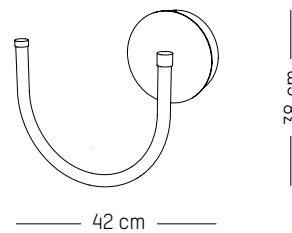

PACKAGING :

L: 62,5 cm | 24.6 inch
W: 46,7 cm | 18.4 inch
H: 6,8 cm | 2.7 inch
Weight: 2,5 kg | 5.5 lb

Pendant lamp O

L: 35 cm | 14 inch
D: 2,4 cm | 1 inch
H: 38 cm | 17.8 inch
Weight: 1,4 kg | 3.1 lb
Cable length (max): 2,5 m | 99 inch

Ceiling plate for double pendant OU

-

L: 85 cm | 33.5 inch
W: 74 cm | 25.6 inch
H: 4 cm | 1.4 inch
Weight: 23 kg | 50.8 lb

PACKAGING :

L: 87 cm | 34.3 inch
W: 76 cm | 26.4 inch
H: 6 cm | 2.4 inch
Weight: 26 kg | 57.4 lb

Wall lamp U

-

L: 42 cm | 16.5 inch
D: 7 cm | 2.8 inch
H: 38 cm | 14.9 inch
Canopy: Ø 15cm | 5.9 inch
Weight: 0,96 kg | 2.12 lb

PACKAGING :

L: 46,7 cm | 18.4 inch
W: 42,7 cm | 16.7 inch
H: 7 cm | 2.8 inch
Weight: 1,9 kg | 4.2 lb

L: 72 cm | 14.6 inch
W: 72 cm | 14.6 inch
H: 35 cm | 14.8 inch
Weight: 3,5 | 7.7 lb

140 cm

Medium

Ø: 140 cm | 55.1 inch
H: 12 cm | 4.7 inch
Weight: 2,5 kg | 5.5 lb
Cable length: 250 cm | 99 inch or
on demand: 1000 cm | 394 inch