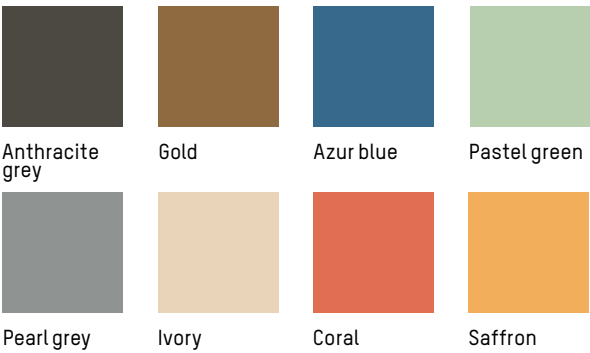

WEEK - END

STUDIO BRICHET ZIEGLER

2019

FOR CONTRACT PROJECT WITH MINIMUM QUANTITY

Bistro tables

MATERIALS

Aluminium, matte grained Anti UV powder coating for outdoor use

COLOURS

Anthracite grey, Gold, Azur blue, Pastel green, Pearl grey, Ivory, Coral, Saffron

ORIGIN

China