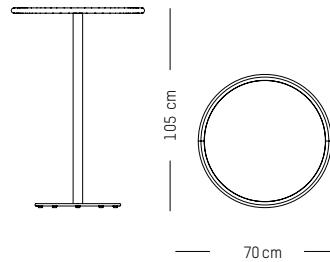

High table round

-

Ø: 70 cm | 23.6 inch
L: 70 cm | 23.6 inch
H: 105 cm | 41.3 inch
Weight: 12 kg | 26.4 lb

PACKAGING :

L: 73 cm | 29 inch
W: 73 cm | 29 inch
H: 108 cm | 42.5 inch
Weight: 14 kg | 30.9 lb

Assembly