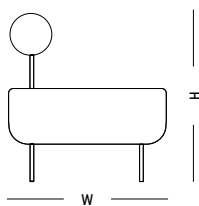

ORIGIN

Europe

TECHNICAL SPECIFICATIONS

DRY CLEAN

Medium Armchair

L: 68 cm | 26.8 inch
W: 68 cm | 26.8 inch
H: 72.5 cm | 28.5 inch
H1: 40 cm | 15.8 inch
Weight: 17 kg | 37.5 lb

PACKAGING :

Type: Wood box
L: 53cm | 20.9 inch
W: 71cm | 27.9 inch
H: 43 cm | 16.9 inch
Weight: 24 kg | 12.6 lb