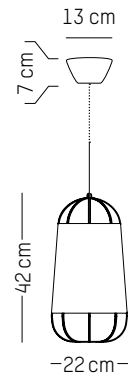

Weight: 2,7 kg | 6 lb

Floor lamp

-

L: 54 cm | 21.3 inch

W : 34 cm | 13.4 inch

H : 120 cm | 47.3 inch

Cable length : 200 cm | 79 inch

Weight: 2 kg | 4.4 lb

Ø: 23 cm | 9.1 inch

D: 10 cm | 3.9 inch

Cable length: 300 cm | 118 inch

Weight: 0,3 kg | 0.7 lb

PACKAGING :

Type: Carton box

L: 28 cm | 11 inch

W: 28 cm | 11 inch

110-120 V 60 HZ

Small

-

Ø: 22 cm | 8.7 inch
H: 42 cm | 16.5 inch
Weight: 0,4 kg | 0.9 lb
Cable length: 250 cm | 99 inch or
on demand: 1000 cm | 394 inch

PACKAGING :

Type: Carton box
L: 27,5 cm | 10.8 inch
W: 27,5 cm | 10.8 inch
H: 48,5 cm | 19.1 inch
Weight: 1,3 kg | 2.9 lb

Medium

-

Ø: 47 cm | 18.5 inch
H: 60 cm | 23.6 inch
Weight: 0,8 kg | 1.8 lb
Cable length: 250 cm | 99 inch or
on demand: 1000 cm | 394 inch

PACKAGING :

Type: Carton box
L: 52,5 cm | 20.7 inch
W: 52,5 cm | 20.7 inch
H: 66,5 cm | 26.2 inch
Weight: 3,5 kg | 7.7 lb