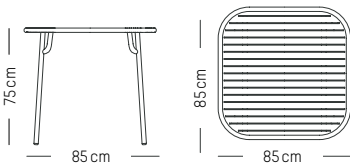

Square table

L: 85 cm | 33.5 inch
W: 85 cm | 33.5 inch
H: 75 cm | 29.5 inch
Weight: 12 kg | 26.5 lb

PACKAGING :

packaging tabletop
L: 86 cm | 33.9 inch
W: 86 cm | 33.9 inch
H: 5 cm | 2 inch
Weight: 10 kg | 22 lb

packaging legs (x2)
L: 19 cm | 7.5 inch
W: 19 cm | 7.5 inch
H: 80 cm | 31.5 inch
Weight: 4 kg | 8.9 lb

Assembly