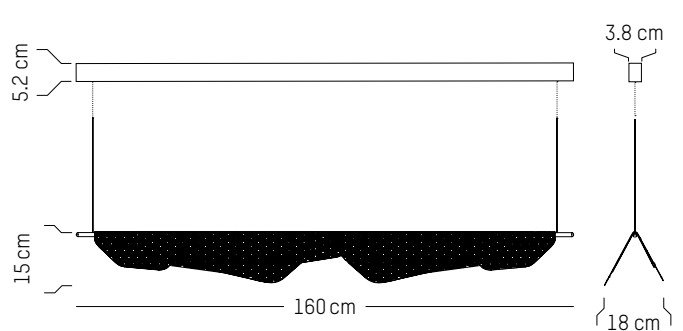

Power

220-240 V 50-60HZ

Power

220-240 V 50-60 HZ

Small

-

L: 100,5 cm | 39.6 inch
W: 18 cm | 7.1 inch
H: 15 cm | 5.9 inch
Cable length: 200 cm | 79 inch
Weight: 4 kg | 8.8 lb

PACKAGING :

L: 109 cm | 42.9 inch
W: 25 cm | 9.9 inch
H: 30 cm | 11.8 inch
Weight: 4,7 kg | 10.4 lb

* While stocks last

Large

-

L: 160 cm | 63 inch
W: 18 cm | 7.1 inch
H: 15 cm | 5.9 inch
Cable length: 200 cm | 79 inch
Weight: 6 kg | 13.2 lb