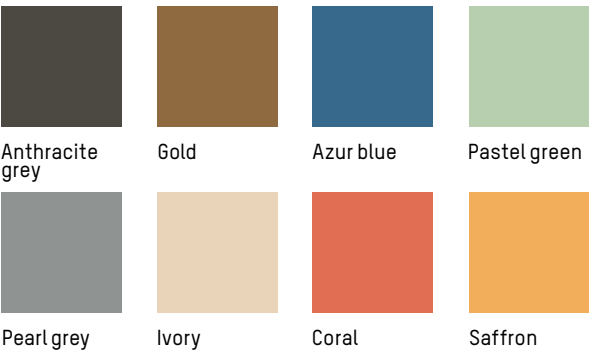

Azur blue

Pastel green

Pearl grey

Ivory

Coral

Saffron

FOR CONTRACT PROJECT WITH MINIMUM QUANTITY

Sofa

2017 & 2019

FOR CONTRACT PROJECT WITH MINIMUM QUANTITY

Benches

-

MATERIALS

Aluminium, matte grained Anti UV powder coating for outdoor use

COLOURS

Anthracite grey, Gold, Azur blue, Pastel green, Pearl grey, Ivory, Coral, Saffron