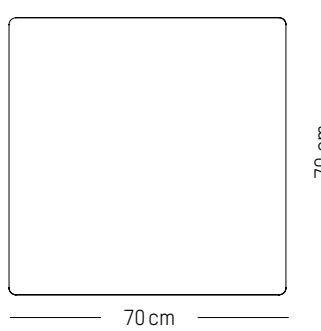

Square table

-

L: 70cm | 28 inch

D: 70 cm | 28 inch

H: 73 cm | 29 inch

Weight: 14,5 kg | 32 lb

PACKAGING :

L: 90 cm | 35.4 inch

W: 72 cm | 28.4 inch

H: 8 cm | 3.2 inch

Weight: 18 kg | 39.7 lb