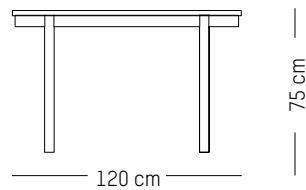

Extendable oval

-

L: 200/300 cm - 2 extensions of 50cm
28.5 inch - 2 extensions of 19.6 inch
W: 100 cm | 39.3 inch
H: 75 cm | 29.5 inch
Weight: 60kg | 132.2 lb

PACKAGING :

Type : Wood box
L: 215 cm | 85 inch
W: 110 cm | 43.3 inch
H: 15 cm | 6 inch
Weight: 95 kg | 209.5 lb

Assembly