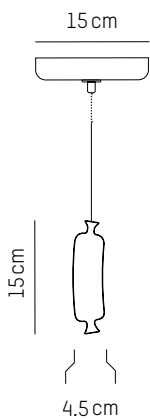

Weight: 2,7 kg | 6 lb

Floor lamp

-

L: 54 cm | 21.3 inch

W : 34 cm | 13.4 inch

H : 120 cm | 47.3 inch

Cable length : 200 cm | 79 inch

Weight: 2 kg | 4.4 lb

220-240 V 50-60HZ

Power

220-240 V 50-60 HZ

Diot

Ø: 4,2 cm | 1.7 inch
H: 15 cm | 5.1 inch
Cable: 175 cm | 69 in
Weight: 0,5 kg | 1.1 lb

PACKAGING :

L: 49 cm | 19.3 inch
W: 20 cm | 7.9 inch
H: 18 cm | 7.1 inch
Weight: 1,1 kg | 2.4 lb

Strasbourg

Ø: 3,6 cm | 1.4 inch
H: 25 cm | 9.8 inch
Cable: 175 cm | 69 in
Weight: 0,6 kg | 1.3 lb

PACKAGING :

L: 49 cm | 19.3 inch
W: 20 cm | 7.9 inch
H: 18 cm | 7.1 inch
Weight: 1,1 kg | 2.4 lb

Morteau

Ø: 7 cm | 2.8 inch
H: 35 cm | 13.8 inch
Cable: 175 cm | 69 in
Weight: 0,9 kg | 2 lb

L: 49 cm | 19.3 inch
W: 20 cm | 7.9 inch
H: 18 cm | 7.1 inch
Weight: 1,1 kg | 2.4 lb

Toulouse

Ø: 4,2 cm | 1.7 inch
H: 30 cm | 11.8 inch
Cable: 175 cm | 69 in
Weight: 0,6 kg | 1.3 lb

PACKAGING :

L: 49 cm | 19.3 inch
W: 20 cm | 7.9 inch
H: 18 cm | 7.1 inch
Weight: 1,1 kg | 2.4 lb