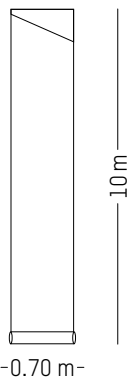

L: 1000 cm | 393.7 inch

W: 70 cm | 27.6 inch

Weight: 1 kg | 2.2 lb

PACKAGING :

Ø: 13,6 cm | 5.3 inch

H: 74 cm | 29.1 inch

Weight: 1.2 kg | 2.6 lb