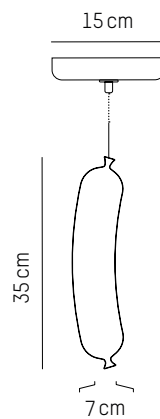

Medium

-

Ø: 47 cm | 18.5 inch
H: 60 cm | 23.6 inch
Weight: 0,8 kg | 1.8 lb
Cable length: 250 cm | 99 inch or
on demand: 1000 cm | 394 inch

PACKAGING :

Type: Carton box
L: 52,5 cm | 20.7 inch
W: 52,5 cm | 20.7 inch
H: 66,5 cm | 26.2 inch
Weight: 3,5 kg | 7.7 lb

220-240 V 50-60HZ

Power

220-240 V 50-60 HZ

Diot

Ø: 4,2 cm | 1.7 inch
H: 15 cm | 5.1 inch
Cable: 175 cm | 69 in
Weight: 0,5 kg | 1.1 lb

PACKAGING :

L: 49 cm | 19.3 inch
W: 20 cm | 7.9 inch
H: 18 cm | 7.1 inch
Weight: 1,1 kg | 2.4 lb

Strasbourg

Ø: 3,6 cm | 1.4 inch
H: 25 cm | 9.8 inch
Cable: 175 cm | 69 in
Weight: 0,6 kg | 1.3 lb

PACKAGING :

L: 49 cm | 19.3 inch
W: 20 cm | 7.9 inch
H: 18 cm | 7.1 inch
Weight: 1,1 kg | 2.4 lb

Morteau

Ø: 7 cm | 2.8 inch
H: 35 cm | 13.8 inch
Cable: 175 cm | 69 in
Weight: 0,9 kg | 2 lb

L: 49 cm | 19.3 inch
W: 20 cm | 7.9 inch
H: 18 cm | 7.1 inch
Weight: 1,1 kg | 2.4 lb

Toulouse

Ø: 4,2 cm | 1.7 inch
H: 30 cm | 11.8 inch
Cable: 175 cm | 69 in
Weight: 0,6 kg | 1.3 lb

PACKAGING :

L: 49 cm | 19.3 inch
W: 20 cm | 7.9 inch
H: 18 cm | 7.1 inch
Weight: 1,1 kg | 2.4 lb