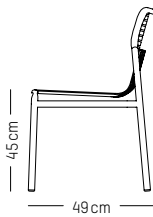

Benches

-

MATERIALS

Aluminium, matte grained Anti UV powder coating for outdoor use

COLORS

Black, White, Blue, Burgundy, Blush, Terracotta, Jade green, Glass green, Yellow

ORIGIN

China