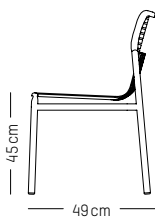

Bench

-

L: 121 cm | 47.7 inch
W: 49 cm | 19.3 inch
H: 77 cm | 30.3 inch (back)
H: 40 cm | 15.7 inch (seat)
Weight: 11 kg | 24.2 lb

PACKAGING :

L: 130 cm | 51.2 inch
W: 55 cm | 21.6 inch
H: 83 cm | 32.7 inch
Weight: 14 kg | 30.9 lb

Stackable

Bench without back

-

L: 156 cm | 61.4inch
W: 50 cm | 19.7 inch
H: 45 cm | 15.8 inch (seat)
Weight: 8 kg | 17.6 lb

PACKAGING :

L: 160 cm | 63 inch
W: 55 cm | 21.6 inch
H: 83 cm | 32.7 inch
Weight: 11 kg | 24.3 lb

Stackable