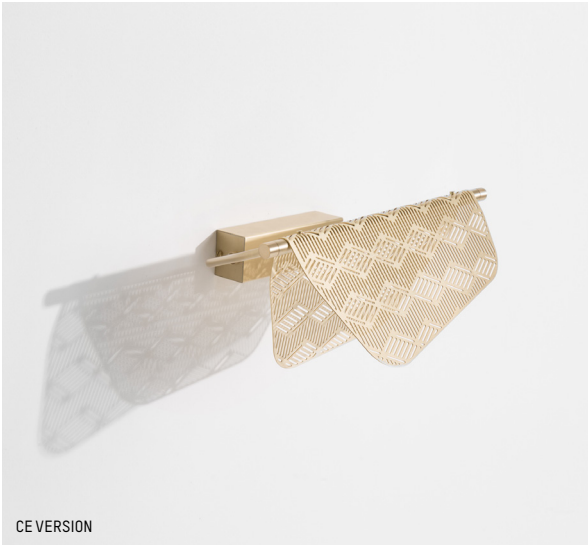

MEDITERRANEA

NOÉ DUCHAUFOR-LAWRANCE

2016

Wall lamp

-

MATERIALS

Brushed or painted brass
Lighting system: integrated LED

COLORS

Brushed brass, White, Black

ORIGIN

France

TECHNICAL SPECIFICATIONS

LED input:
324 lumens

EUROPE

UK

Power

220-240 V 50-60HZ

Power

220-240 V 50-60 HZ