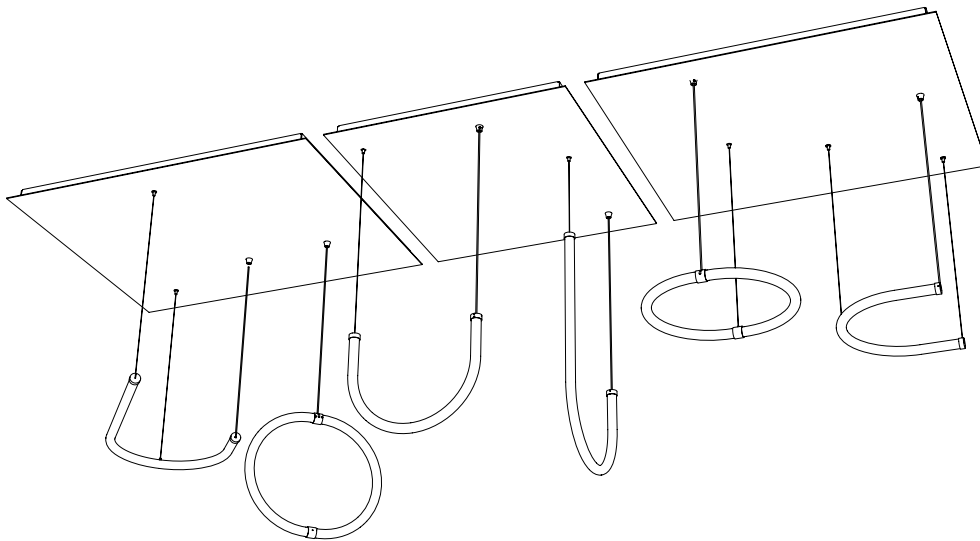

Ceiling plate for double pendant JO

-

L: 89 cm | 35.1 inch
W: 74 cm | 25.6 inch
H: 4 cm | 1.4 inch
Weight: 23 kg | 50.8 lb

PACKAGING :

L: 91 cm | 35.9 inch
W: 76 cm | 26.4 inch
H: 6 cm | 2.4 inch
Weight: 26 kg | 57.4 lb