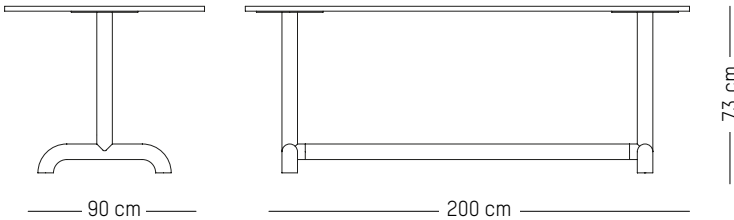

Grey-brown, Red-brown

ORIGIN

Europe

Grey-brown

Red-Brown

Rectangular dining table

-

L: 200 cm | 79 inch
W: 90 cm | 35 inch
H: 73 cm | 29 inch
Weight: 46 kg | 102 lb