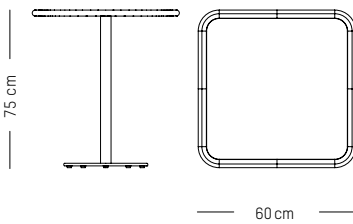

Square bistro table

L: 60 cm | 27.5 inch
W: 60cm | 27.5 inch
H: 75 cm | 29.5 inch
Weight: 11 kg | 24.2 lb

PACKAGING :

L: 72 cm | 28.3 inch
W: 72 cm | 28.3 inch
H: 78 cm | 30.7 inch
Weight: 14 kg | 30.9 lb

Assembly