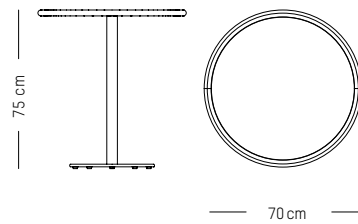

ORIGIN

China

Square bistro table

-

L: 60 cm | 27.5 inch

W: 60cm | 27.5 inch

H: 75 cm | 29.5 inch

Weight: 11 kg | 24.2 lb

PACKAGING :

L: 72 cm | 28.3 inch

W: 72 cm | 28.3 inch

H: 78 cm | 30.7 inch

Weight: 14 kg | 30.9 lb

Assembly

Round bistro table

-

Ø: 70 cm | 23.6 inch

L: 70 cm | 23.6 inch

H: 75 cm | 29.5 inch

Weight: 10 kg | 22 lb

PACKAGING :

L: 73 cm | 29 inch

W: 73 cm | 29 inch

H: 78 cm | 30.7 inch

Weight: 12 kg | 26.5 lb

Assembly