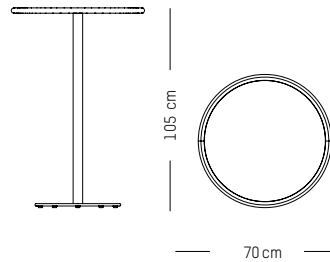

WEEK - END

STUDIO BRICHET ZIEGLER

2019

High table square

-

L: 60 cm | 27.5 inch
W: 60cm | 27.5 inch
H: 105 cm | 41.3 inch
Weight: 13 kg | 29 lb

PACKAGING :

L: 72 cm | 28.3 inch
W: 72 cm | 28.3 inch
H: 108 cm | 42.5 inch
Weight: 15 kg | 33 lb

Assembly

High table round

-

Ø: 70 cm | 23.6 inch
L: 70 cm | 23.6 inch
H: 105 cm | 41.3 inch
Weight: 12 kg | 26.4 lb

PACKAGING :

L: 73 cm | 29 inch
W: 73 cm | 29 inch
H: 108 cm | 42.5 inch
Weight: 14 kg | 30.9 lb

Assembly