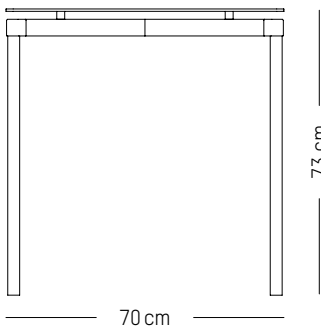

Square table

-

L: 70cm | 28 inch

D: 70 cm | 28 inch

H: 73 cm | 29 inch

Weight: 14,5 kg | 32 lb

PACKAGING :

L: 90 cm | 35.4 inch

W: 72 cm | 28.4 inch

H: 8 cm | 3.2 inch

Weight: 18 kg | 39.7 lb