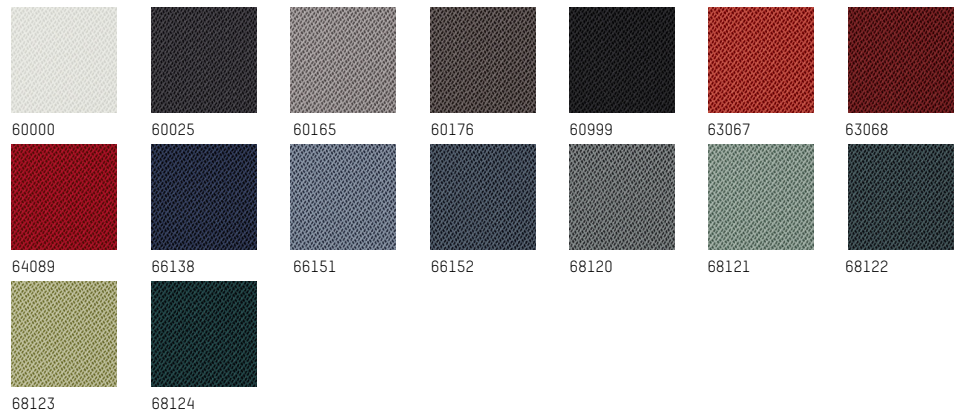

FABRICS' SELECTIONS

TO CREATE YOUR CUSTOM GRID, HOFF AND NUBILO SOFAS, ARMCHAIRS, STOOLS - FOR LILY, PLEASE REFER TO FABRICS WITH *

CATEGORY 1

GABRIEL CHILI* | GABRIEL RHYTHM | GABRIEL RONDO

1A. GABRIEL CHILI*

MATERIAL: 100% post-consumer recycled polyester fr
Width : 140cm - 55in
Weight : 470g/ml - 16,60z/Lin.yd

DURABILITY: 60.000 Martindale
ENVIRONMENT: STANDARD 100 by OEKO-TEX®
FIRE STANDARDS: BS EN 1021 1&2 Cigarette and Match/ BS EN 1021-1 Cigarette
BS 7176 Medium hazard/ BS 5852 Crib 5
BS 5852 Crib 5 / Call 117

1B. GABRIEL RHYTHM

MATERIAL: 100% polyester/polyester flame retardant
Width : 140cm - 55in
Weight : 490g/ml - 17,240z/Lin.yd

DURABILITY: 70.000 Martindale
ENVIRONMENT: STANDARD 100 by OEKO-TEX®