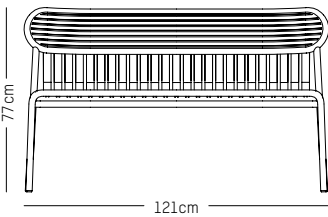

Benches

-

MATERIALS

Aluminium, matte grained Anti UV powder coating for outdoor use

COLORS

Black, White, Blue, Burgundy, Blush, Terracotta, Jade green, Glass green, Yellow

ORIGIN

China