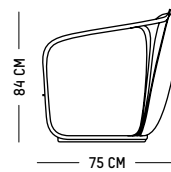

Sofa

L: 165 cm | 65 inch
W: 75 cm | 30 inch
H: 84 cm | 33 inch
Weight: 59 kg | 130 lb

PACKAGING :

Type: Wooden crate
L: 172 cm | 68 inch
W: 85 cm | 33 inch
H: 102 cm | 40 inch
Weight: 90kg | 198 lb

Armchair

L: 85 cm | 33 inch
W: 75 cm | 30 inch
H: 84 cm | 33 inch
H1: 40 cm | 15.7 inch
Weight: 39 kg | 86 lb

PACKAGING :

Type: Wood box
L: 92 cm | 36 inch
W: 85 cm | 33 inch
H: 102 cm | 40 inch
Weight: 60 kg | 132 lb