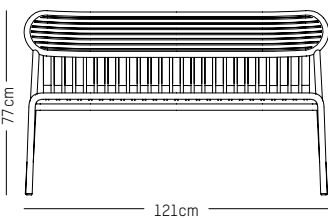

Bench

-

L: 121 cm | 47.7 inch
W: 49 cm | 19.3 inch
H: 77 cm | 30.3 inch (back)
H: 40 cm | 15.7 inch (seat)
Weight: 11 kg | 24.2 lb

PACKAGING :

L: 130 cm | 51.2 inch
W: 55 cm | 21.6 inch
H: 83 cm | 32.7 inch
Weight: 14 kg | 30.9 lb

Stackable

Bench without back

-

L: 156 cm | 61.4inch
W: 50 cm | 19.7 inch
H: 45 cm | 15.8 inch (seat)
Weight: 8 kg | 17.6 lb

PACKAGING :

L: 160 cm | 63 inch
W: 55 cm | 21.6 inch
H: 83 cm | 32.7 inch
Weight: 11 kg | 24.3 lb

Stackable