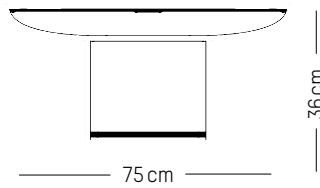

H: 11 cm | 4.3 inch

Weight: 8,8 kg | 19.4 lb

Extra large

-

Ø: 110 cm | 43.3 inch

D: 5,5 cm | 2.2 inch

Weight: 23 kg | 50.7 lb

PACKAGING :

Large

-

D: 75 cm | 29.5 inch
H: 36 cm | 14.2 inch
Weight: 19 kg | 41.9 lb

PACKAGING :

Type: Carton box
L: 86 cm | 33.9 inch
W: 86 cm | 33.9 inch
H: 39 cm | 15.3 inch
Weight: 24 kg | 9.5 lb

Extra large

-

D: 110 cm | 43.3 inch
H: 24 cm | 9.4 inch
Weight: 45 kg | 99.2 lb