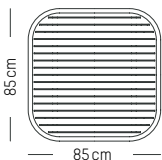

Square table

L: 85 cm | 33.5 inch
W: 85 cm | 33.5 inch
H: 75 cm | 29.5 inch
Weight: 12 kg | 26.5 lb

PACKAGING :

packaging tabletop
L: 86 cm | 33.9 inch
W: 86 cm | 33.9 inch
H: 5 cm | 2 inch
Weight: 10 kg | 22 lb

packaging legs (x2)
L: 19 cm | 7.5 inch
W: 19 cm | 7.5 inch
H: 80 cm | 31.5 inch
Weight: 4 kg | 8.9 lb

Assembly