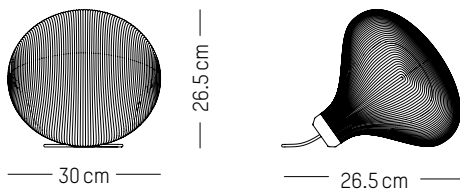

France

TECHNICAL SPECIFICATIONS

Power

220-240 V 50-60HZ

Power

220-240 V 50-60 HZ

Ø: 30 cm | 11.8 inch
W: 26,5 cm | 10.4 inch
H: 26,5 cm | 10.4 inch
Cable length : 180 cm | 70.8 inch
Weight: 2 kg | 4.4 lb

PACKAGING :