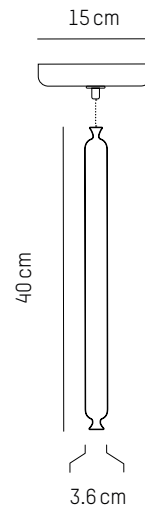

220-240 V 50-60HZ

Power

220-240 V 50-60 HZ

Diot

Ø: 4,2 cm | 1.7 inch
H: 15 cm | 5.1 inch
Cable: 175 cm | 69 in
Weight: 0,5 kg | 1.1 lb

PACKAGING :

L: 49 cm | 19.3 inch
W: 20 cm | 7.9 inch
H: 18 cm | 7.1 inch
Weight: 1,1 kg | 2.4 lb

Strasbourg

Ø: 3,6 cm | 1.4 inch
H: 25 cm | 9.8 inch
Cable: 175 cm | 69 in
Weight: 0,6 kg | 1.3 lb

PACKAGING :

L: 49 cm | 19.3 inch
W: 20 cm | 7.9 inch
H: 18 cm | 7.1 inch
Weight: 1,1 kg | 2.4 lb

Morteau

Ø: 7 cm | 2.8 inch
H: 35 cm | 13.8 inch
Cable: 175 cm | 69 in
Weight: 0,9 kg | 2 lb

PACKAGING :

L: 49 cm | 19.3 inch
W: 20 cm | 7.9 inch
H: 18 cm | 7.1 inch
Weight: 1,1 kg | 2.4 lb

Gendarme

Ø: 3,6 cm | 1.4 inch
H: 40 cm | 15.9 inch
Cable: 175 cm | 69 in
Weight: 0,6 kg | 1.3 lb

PACKAGING :

L: 49 cm | 19.3 inch
W: 20 cm | 7.9 inch
H: 18 cm | 7.1 inch
Weight: 1,1 kg | 2.4 lb

Toulouse

Ø: 4,2 cm | 1.7 inch
H: 30 cm | 11.8 inch
Cable: 175 cm | 69 in
Weight: 0,6 kg | 1.3 lb

PACKAGING :

L: 49 cm | 19.3 inch
W: 20 cm | 7.9 inch
H: 18 cm | 7.1 inch
Weight: 1,1 kg | 2.4 lb