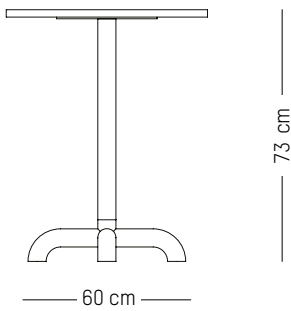

TECHNICAL SPECIFICATIONS

Adjustable feet

Round bistro table

-

Ø: 60 cm | 23.6 inch

H: 73 cm | 29 inch

Weight: 11 kg | 24.2 lb

PACKAGING :