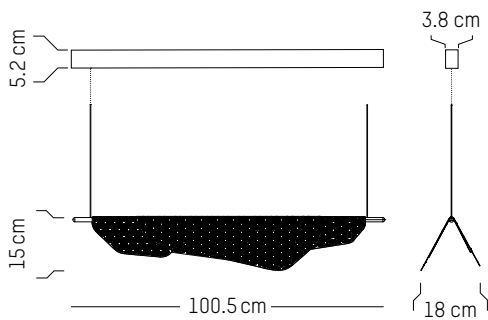

220-240 V 50-60 HZ

Small

-

L: 100,5 cm | 39.6 inch
W: 18 cm | 7.1 inch
H: 15 cm | 5.9 inch
Cable length: 200 cm | 79 inch
Weight: 4 kg | 8.8 lb

PACKAGING :

L: 109 cm | 42.9 inch
W: 25 cm | 9.9 inch
H: 30 cm | 11.8 inch
Weight: 4,7 kg | 10.4 lb