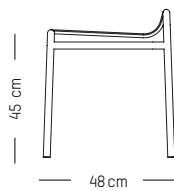

Blush

Terracotta

Jade green

Glass green

Yellow

Stool

-

L: 53,3 cm | 21 inch
W: 58 cm | 22.8 inch
H: 53 cm | 20.9 inch
H (seat): 45 cm | 18 inch
Weight: 3 kg | 6.6 lb