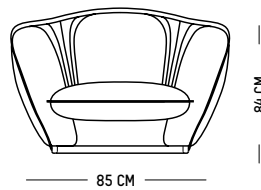

Sofa

L: 165 cm | 65 inch
W: 75 cm | 30 inch
H: 84 cm | 33 inch
Weight: 59 kg | 130 lb

PACKAGING :

Type: Wooden crate
L: 172 cm | 68 inch
W: 85 cm | 33 inch
H: 102 cm | 40 inch
Weight: 90kg | 198 lb

Armchair

L: 85 cm | 33 inch
W: 75 cm | 30 inch
H: 84 cm | 33 inch
H1: 40 cm | 15.7 inch
Weight: 39 kg | 86 lb

PACKAGING :

Type: Wood box
L: 92 cm | 36 inch
W: 85 cm | 33 inch
H: 102 cm | 40 inch
Weight: 60 kg | 132 lb