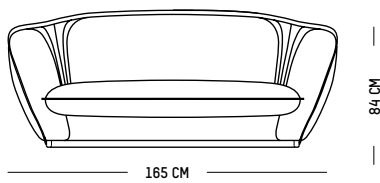

Lily armchairs and sofas are manufactured to order.

Sofa

L: 165 cm | 65 inch
W: 75 cm | 30 inch
H: 84 cm | 33 inch
Weight: 59 kg | 130 lb

PACKAGING :

Type: Wooden crate
L: 172 cm | 68 inch
W: 85 cm | 33 inch
H: 102 cm | 40 inch
Weight: 90kg | 198 lb