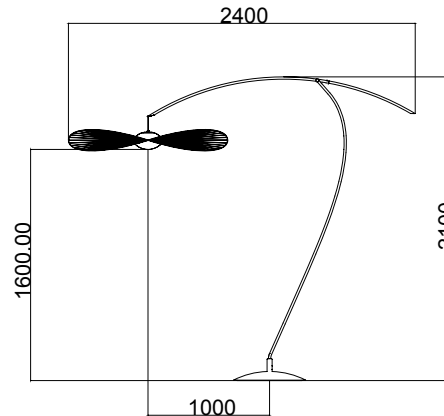

220-240 V 50-60HZ

Power

220-240 V 50-60 HZ

Power

110-120 V 60 HZ

High position

Low position

L (max): 240 cm | 95 inch
W: 167 cm | 65.7 inch
Ø: 110 cm | 43.3 inch
H (max): 230 cm | 91 inch
Weight: 20 kg | 44 lb