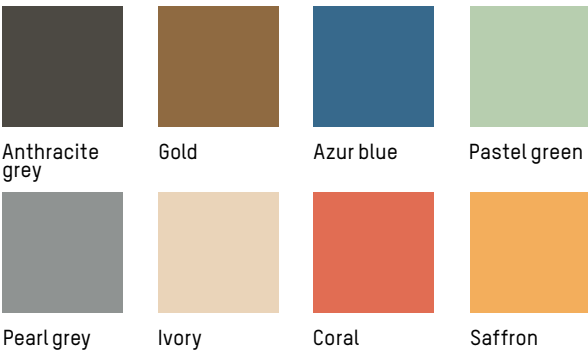

2019

FOR CONTRACT PROJECT WITH MINIMUM QUANTITY

High tables

-

MATERIALS

Aluminium, matte grained Anti UV powder coating for outdoor use

COLOURS

Anthracite grey, Gold, Azur blue, Pastel green, Pearl grey, Ivory, Coral, Saffron