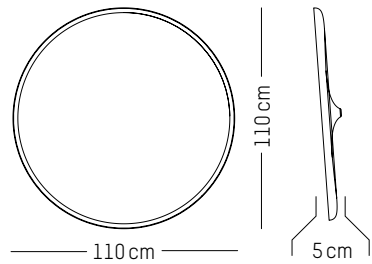

TECHNICAL SPECIFICATIONS

Power

220-240 V 50-60HZ

Power

220-240 V 50-60 HZ

Ø: 30 cm | 11.8 inch
W: 26,5 cm | 10.4 inch
H: 26,5 cm | 10.4 inch
Cable length : 180 cm | 70.8 inch
Weight: 2 kg | 4.4 lb

PACKAGING :

Black & Pink watercolor

Black & Blue watercolor

White & Green watercolor

S, L

XL

Small

Ø: 45 cm | 17.7 inch
D: 5 cm | 2 inch
Weight: 3.5 kg | 7.7 lb

PACKAGING :