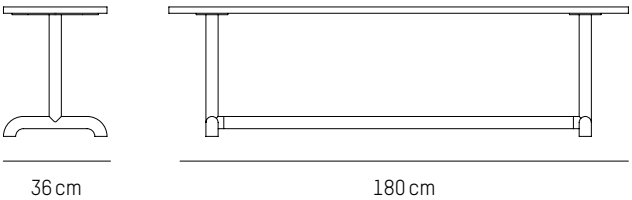

Bench 180 cm

-

L: 180 cm | 71 inch

W: 36 cm | 14.2 inch

H: 45 cm | 17.7 inch

Weight: 21 kg | 46.3 lb

PACKAGING :

- Carton box 1

L: 182 cm | 71.7 inch

W: 38 cm | 15 inch

H: 11 cm | 4.3 inch

Weight: 13 cm | 28.7 inch

- Carton box 2

L: 182 cm | 71.7 inch

W: 38 cm | 15 inch

H: 3 cm | 1.2 inch

Weight: 11 kg | 24.3 lb

Assembly