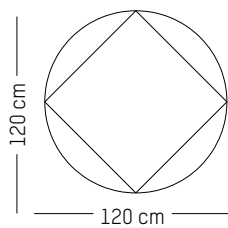

Round

-

Ø: 120 cm | 47.2 inch
H: 75 cm | 29.5 inch
Weight: 32 kg | 70.5 lb

PACKAGING :

L: 150 cm | 59 inch
L: 150 cm | 59 inch
H: 15 cm | 6 inch
Weight: 55 kg | 121.3 lb

Assembly

Extendable oval

-

L: 200/300 cm - 2 extensions of 50cm
28.5 inch - 2 extensions of 19.6 inch
W: 100 cm | 39.3 inch
H: 75 cm | 29.5 inch
Weight: 60kg | 132.2 lb

PACKAGING :

Type : Wood box
L: 215 cm | 85 inch
W: 110 cm | 43.3 inch
H: 15 cm | 6 inch
Weight: 95 kg | 209.5 lb

Assembly