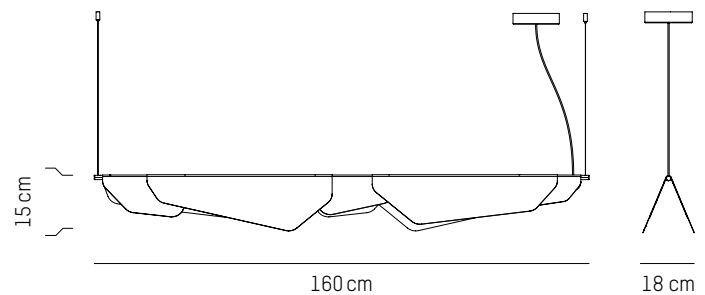

Large

-

L: 160 cm | 63 inch

W: 18 cm | 7.1 inch

H: 15 cm | 5.9 inch

Cable length: 200 cm | 79 inch

Weight: 6 kg | 13.2 lb

PACKAGING :

L: 167 cm | 65.7 inch

W: 25 cm | 9.9 inch

H: 30 cm | 11.8 inch

Weight: 7 kg | 15.4 lb