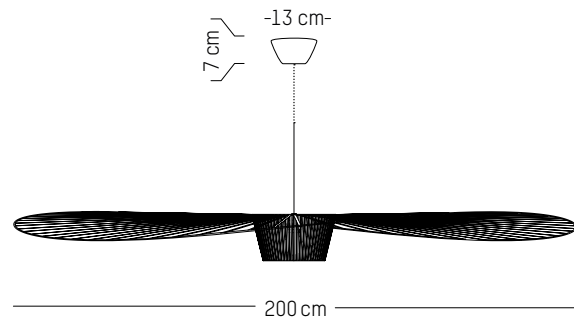

Large

-

Ø: 200 cm | 79 inch

Weight: 0,5 kg | 1 lb

Cable length: 250 cm | 99 inch or
on demand: 1000 cm | 394 inch

PACKAGING :

Type: Carton box

L: 72,5 cm | 28.5 inch

W: 72,5 cm | 28.5 inch

H: 21 cm | 8 inch

Weight: 2,28 | 5 lb