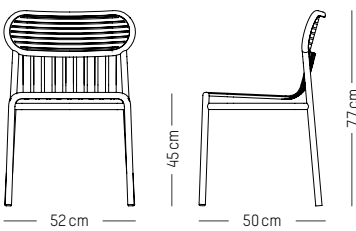

Burgundy

Blush

Terracotta

Jade green

Glass green

Yellow

Chair

L: 52 cm | 20.5 inch
W: 50 cm | 19.7 inch
H: 77 cm | 30.3 inch
H1: 45 cm | 17.7 inch
Weight: 3 kg | 6.6 lb