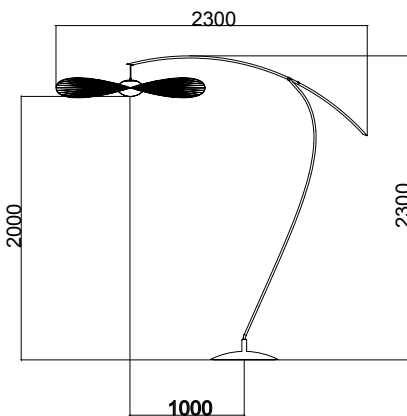

US

Power

220-240 V 50-60HZ

Power

220-240 V 50-60 HZ

Power

110-120 V 60 HZ

Ø: 110 cm | 43.3 inch
H: 104 cm | 41 inch
Canopy: Ø 15cm | 5.9 inch
Weight: 3,2 kg | 7 lb

220-240 V 50-60HZ

Power

220-240 V 50-60 HZ

Power

110-120 V 60 HZ

High position

Low position

L (max): 240 cm | 95 inch
W: 167 cm | 65.7 inch
Ø: 110 cm | 43.3 inch
H (max): 230 cm | 91 inch
Weight: 20 kg | 44 lb