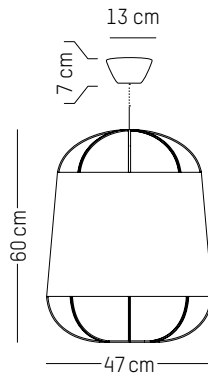

220-240 V 50-60 HZ

Power

110-120 V 60 HZ

Table lamp

L: 33 cm | 13 inch

W: 21 cm | 8.3 inch

H: 44,5 cm | 17.5 inch

Cable length: 200 cm | 79 inch

Grillo S

-

Ø: 23 cm | 9.1 inch
D: 10 cm | 3.9 inch
Cable length: 300 cm | 118 inch
Weight: 0,3 kg | 0.7 lb

PACKAGING :

Type: Carton box
L: 28 cm | 11 inch
W: 28 cm | 11 inch
H: 15 cm | 5.9 inch
Weight: 0,9 kg | 2 lb

-

Ø: 22 cm | 8.7 inch
H: 42 cm | 16.5 inch
Weight: 0,4 kg | 0.9 lb
Cable length: 250 cm | 99 inch or
on demand: 1000 cm | 394 inch

PACKAGING :

Type: Carton box
L: 27,5 cm | 10.8 inch
W: 27,5 cm | 10.8 inch
H: 48,5 cm | 19.1 inch
Weight: 1,3 kg | 2.9 lb

Medium

-

Ø: 47 cm | 18.5 inch
H: 60 cm | 23.6 inch
Weight: 0,8 kg | 1.8 lb
Cable length: 250 cm | 99 inch or
on demand: 1000 cm | 394 inch

PACKAGING :

Type: Carton box
L: 52,5 cm | 20.7 inch
W: 52,5 cm | 20.7 inch
H: 66,5 cm | 26.2 inch
Weight: 3,5 kg | 7.7 lb