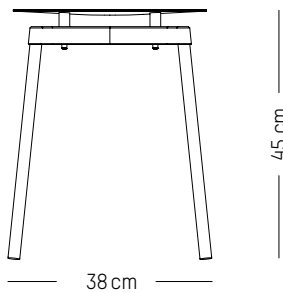

Compliant with EN 581-1 ; EN581-2 for Contract use

71 cm

40 cm

Lounge armchair

-

L: 61cm | 24 inch

D: 58 cm | 23 inch

H: 71 cm | 28 inch

Compliant with EN 581-1 ; EN581-2 for Contract use

Stool

-

L: 38cm | 15 inch

D: 38 cm | 15 inch

H: 45 cm | 18 inch

Weight: 2,6 kg | 5.7 lb

PACKAGING (X2):