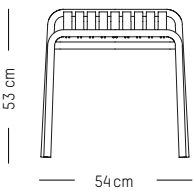

Blush

Terracotta

Jade green

Glass green

Yellow

Stool

-

L: 53,3 cm | 21 inch
W: 58 cm | 22.8 inch
H: 53 cm | 20.9 inch
H (seat): 45 cm | 18 inch
Weight: 3 kg | 6.6 lb