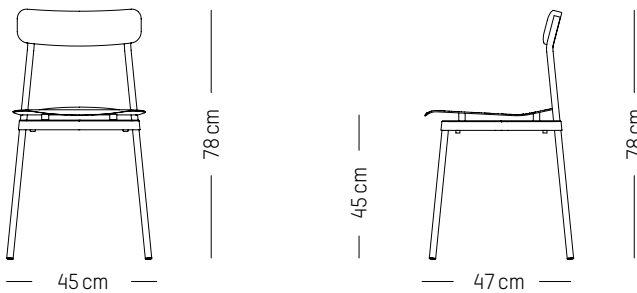

Chair

-

L: 45 cm | 18.5 inch

D: 47 cm | 18.5 inch

H: 78 cm | 30.7 inch

H (seat): 45 cm | 18.5 inch

Weight: 3,3 kg | 7.3 lb

PACKAGING (X2) :

L: 49 cm | 19.3 inch

W: 49 cm | 19.3 inch

H: 79 cm | 31.1 inch

Weight: 9,6 kg | 21.2 lb