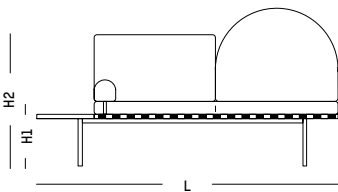

Removable cushions

Daybed

L: 187 cm | 73.6 inch
W: 71 cm | 28 inch
H: 92 cm | 36.2 inch
H1: 45 cm | 17.7 inch
Weight: 45 kg | 92.2 lb

PACKAGING :

Type: Wood box
L: 170 cm | 66.9 inch
W: 90 cm | 35.4 inch
H: 100 cm | 39.4 inch
Weight: 90 kg | 198 lb