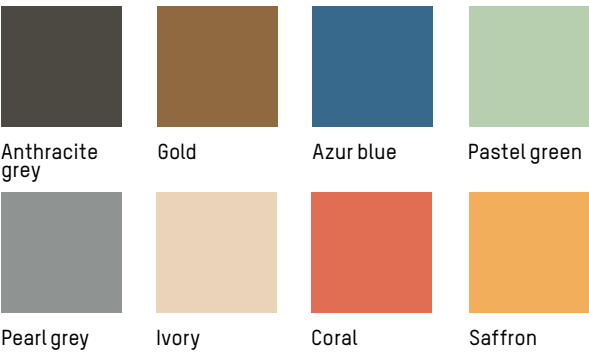

Pastel green

Pearl grey

Ivory

Coral

Saffron

FOR CONTRACT PROJECT WITH MINIMUM QUANTITY

Trolley

-

2017 & 2019

FOR CONTRACT PROJECT WITH MINIMUM QUANTITY

Coffee tables

MATERIALS

Aluminium, matte grained Anti UV powder coating for outdoor use

COLOURS

Anthracite grey, Gold, Azur blue, Pastel green, Pearl grey, Ivory, Coral, Saffron