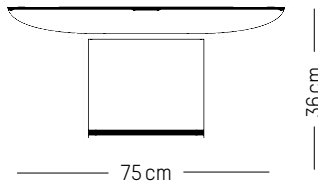

Large

-

D: 75 cm | 29.5 inch
H: 36 cm | 14.2 inch
Weight: 19 kg | 41.9 lb

PACKAGING :

Type: Carton box
L: 86 cm | 33.9 inch
W: 86 cm | 33.9 inch
H: 39 cm | 15.3 inch
Weight: 24 kg | 9.5 lb