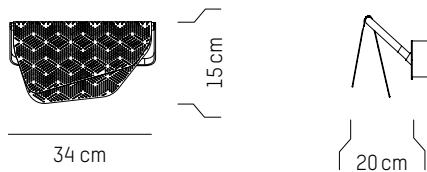

L: 34 cm | 13.4 inch
D: 20 cm | 7.9 inch
H: 15 cm | 5.9 inch
Weight: 1 kg | 2.2 lb

PACKAGING :

Type: Carton box
L: 42 cm | 16.5 inch
W: 32 cm | 12.6 inch
H: 24 cm | 9.5 inch
Weight: 2,1 kg | 4.6 lb

* While stocks last