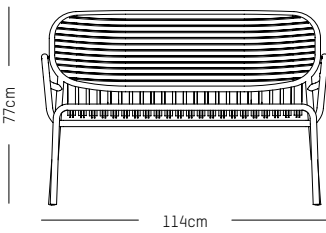

Glass green

Yellow

2 seater sofa

-

L: 113,5 cm | 44.5 inch

W: 64 cm | 24.2 inch

H: 78.5 cm | 31 inch (back)

H: 40 cm | 15.7 inch (seat)