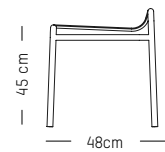

Bench

L: 121 cm | 47.7 inch
W: 49 cm | 19.3 inch
H: 77 cm | 30.3 inch (back)
H: 40 cm | 15.7 inch (seat)
Weight: 11 kg | 24.2 lb

PACKAGING :

L: 130 cm | 51.2 inch
W: 55 cm | 21.6 inch
H: 83 cm | 32.7 inch
Weight: 14 kg | 30.9 lb

Stackable

Bench without back

L: 156 cm | 61.4inch
W: 50 cm | 19.7 inch
H: 45 cm | 15.8 inch (seat)
Weight: 8 kg | 17.6 lb

PACKAGING :

L: 160 cm | 63 inch
W: 55 cm | 21.6 inch
H: 83 cm | 32.7 inch
Weight: 11 kg | 24.3 lb

Stackable