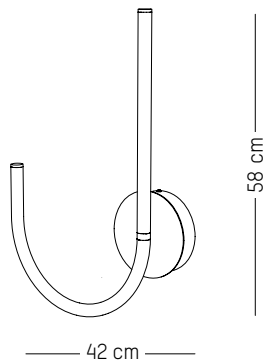

Pendant lamp O

-

L: 35 cm | 14 inch
D: 2,4 cm | 1 inch
H: 38 cm | 17.8 inch
Weight: 1,4 kg | 3.1 lb
Cable length (max): 2,5 m | 99 inch

PACKAGING :

L: 46,7 cm | 18.4 inch
W: 42,6 cm | 16.8 inch
H: 6,8 cm | 2.7 inch
Weight: 2,5 kg | 5.5 lb

L: 89 cm | 35.1 inch
W: 74 cm | 29.1 inch
H: 4 cm | 1.6 inch
Weight: 23 kg | 50.8 lb

PACKAGING :

L: 91 cm | 35.9 inch
W: 76 cm | 29.9 inch
H: 6 cm | 2.4 inch
Weight: 26 kg | 57.4 lb

Ceiling plate for double pendant UJ

-

L: 65 cm | 25.6 inch
W: 74 cm | 29.1 inch
H: 4 cm | 1.6 inch
Weight: 17 kg | 37.5 lb

PACKAGING :

L: 67 cm | 26.4 inch
W: 76 cm | 29.9 inch
H: 6 cm | 2.4 inch
Weight: 20 kg | 44.1 lb

Ceiling plate for double pendant OU

Wall lamp U

Wall lamp J

L: 42 cm | 16.5 inch
D: 7 cm | 2.8 inch
H: 58 cm | 22.8 inch
Canopy: Ø 15cm | 5.9 inch
Weight: 1,5 kg | 3.3 lb

PACKAGING :

L: 62,5 cm | 24.6 inch
W: 46,7 cm | 18.4 inch
H: 7 cm | 2.8 inch
Weight: 2,5 kg | 5.5 lb