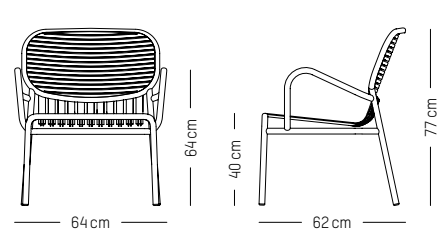

Armchair

L: 66 cm | 26 inch
L: 62 cm | 24.4 inch
H: 77 cm | 30.3 inch (back)
H: 40 cm | 15.7 inch (seat)
H: 62 cm | 24.4 inch (armrests)
Weight: 5 kg | 11 lb

PACKAGING (X2) :

L: 70 cm | 27.6 inch
W: 70 cm | 27.6 inch
H: 83 cm | 32.7 inch
Weight : 15 kg | 33 lb

Stackable

Chair, Bridge & Armchair

MATERIALS

Aluminium, matte grained Anti UV powder coating for outdoor use

COLORS

Black, White, Blue, Burgundy, Blush, Terracotta, Jade green, Glass green, Yellow

ORIGIN

China

TECHNICAL SPECIFICATIONS

Compliant with EN 581-1 ; EN581 -2 for Contract Use