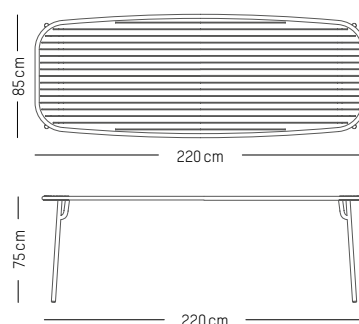

Rectangular table large

-

W: 85 cm | 33.5 inch
L: 220 cm | 86.6 inch
H: 75 cm | 29.5 inch
Weight: 27 kg | 59.5 lb

PACKAGING :

packaging table top
L: 222 cm | 87.4 inch
W: 88 cm | 34.6 inch
H: 5 cm | 2 inch
Weight: 27 kg | 59.5 lb

packaging legs (x2)
L: 19 cm | 7.5 inch
W: 19 cm | 7.5 inch
H: 80 cm | 31.5 inch
Weight: 4 kg | 8.9 lb

Assembly