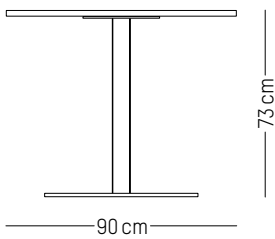

Small

-

L: 90 cm | 35.4 inch
W: 90 cm | 35.4 inch
H: 73 cm | 28.7 inch
POIDS: 39 kg | 86 lb

PACKAGING :

L: 100 cm | 39.4 inch
W: 100 cm | 39.4 inch
H: 80 cm | 31.5 inch
Weight: 55 kg | 121 lb