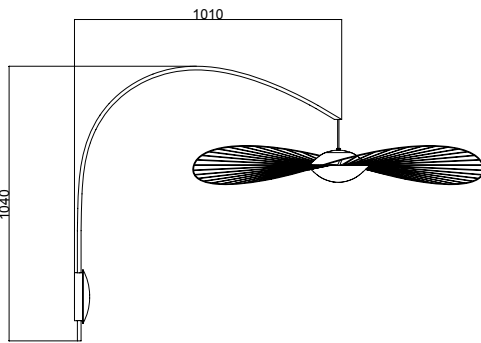

US

Power

220-240 V 50-60HZ

Power

220-240 V 50-60 HZ

Power

110-120 V 60 HZ

Ø: 110 cm | 43.3 inch
H: 104 cm | 41 inch
Canopy: Ø 15cm | 5.9 inch
Weight: 3,2 kg | 7 lb