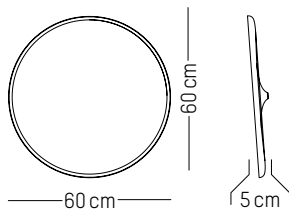

TECHNICAL SPECIFICATIONS

Power

220-240 V 50-60HZ

Power

220-240 V 50-60 HZ

Ø: 30 cm | 11.8 inch
W: 26,5 cm | 10.4 inch
H: 26,5 cm | 10.4 inch
Cable length : 180 cm | 70.8 inch
Weight: 2 kg | 4.4 lb

PACKAGING :

Black & Pink watercolor

Black & Blue watercolor

White & Green watercolor

S, L

XL

Small

Ø: 45 cm | 17.7 inch
D: 5 cm | 2 inch
Weight: 3.5 kg | 7.7 lb

PACKAGING :