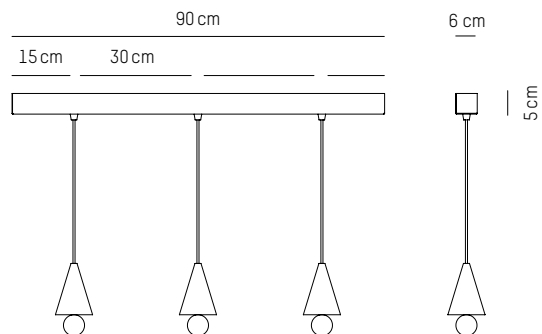

Linear canopy

5 PCS XS CHERRY PENDANT

L: 90 cm | 35.4 inch

W: 6 cm | 2.4 inch

H: 5 cm | 1.9 inch

Weight: 3,9 kg | 8.6 lb

PACKAGING :

Type: Carton box

L: 91 cm | 35.8 inch

W: 17 cm | 6.6 inch

H: 27 cm | 10.6 inch

Linear canopy

3 PCS S CHERRY PENDANT

L: 90 cm | 35.4 inch

W: 6 cm | 2.4 inch

H: 5 cm | 1.9 inch

Weight: 3,4 kg | 7.5 lb

PACKAGING :

Type: Carton box

L: 91 cm | 35.8 inch

W: 17 cm | 6.6 inch

H: 27 cm | 10.6 inch