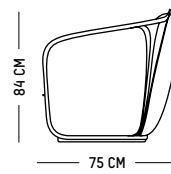

Sofa

L: 165 cm | 65 inch
W: 75 cm | 30 inch
H: 84 cm | 33 inch
Weight: 59 kg | 130 lb

PACKAGING :

Type: Wooden crate
L: 172 cm | 68 inch
W: 85 cm | 33 inch
H: 102 cm | 40 inch
Weight: 90kg | 198 lb

Armchair

L: 85 cm | 33 inch
W: 75 cm | 30 inch
H: 84 cm | 33 inch
H1: 40 cm | 15.7 inch
Weight: 39 kg | 86 lb

PACKAGING :

Type: Wood box
L: 92 cm | 36 inch
W: 85 cm | 33 inch
H: 102 cm | 40 inch
Weight: 60 kg | 132 lb