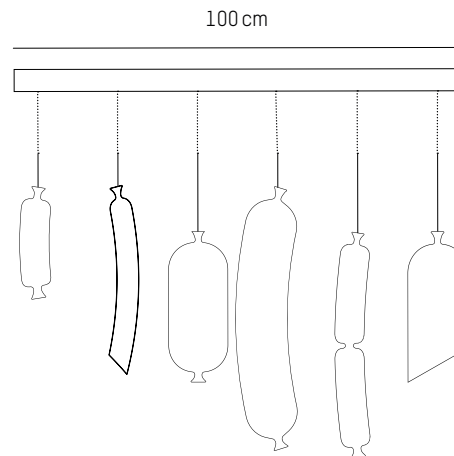

Set of 5

-

Ø: 18 cm | 7.1 inch
H: 38 cm | 15 inch
Cable length : 175 cm | 69 inch
Weight: 1,2 kg | 2.7 lb

PACKAGING :

L: 50 cm | 19.7 inch
W: 45 cm | 17.7 inch
H: 12 cm | 4.7 inch
Weight: 1,9 kg | 4.2 lb

Line of 6