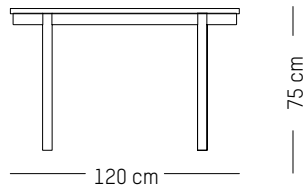

Round

-

Ø: 120 cm | 47.2 inch
H: 75 cm | 29.5 inch
Weight: 32 kg | 70.5 lb

PACKAGING :

L: 150 cm | 59 inch
L: 150 cm | 59 inch
H: 15 cm | 6 inch
Weight: 55 kg | 121.3 lb

Assembly

Extendable oval

-

L: 200/300 cm - 2 extensions of 50cm
28.5 inch - 2 extensions of 19.6 inch
W: 100 cm | 39.3 inch
H: 75 cm | 29.5 inch
Weight: 60kg | 132.2 lb

PACKAGING :

Type : Wood box
L: 215 cm | 85 inch
W: 110 cm | 43.3 inch
H: 15 cm | 6 inch
Weight: 95 kg | 209.5 lb

Assembly