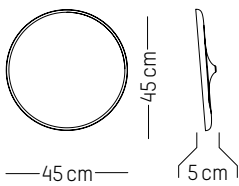

Black & Pink watercolor

Black & Blue watercolor

White & Green watercolor

S, L

XL

Small

Ø: 45 cm | 17.7 inch
D: 5 cm | 2 inch
Weight: 3.5 kg | 7.7 lb

PACKAGING :