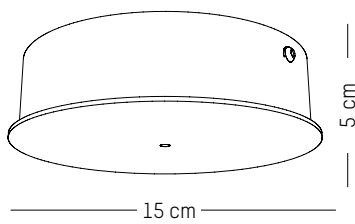

Pendant lamp canopy

-

Ø: 15 cm | 5.9 inch

H: 5 cm | 2 inch

Weight: 0,9 kg | 2 lb

PACKAGING :

L: 15 cm | 5.9 inch

W: 15 cm | 5.9 inch

H: 16 cm | 6.3 inch

Weight: 1,1 kg | 2.43 lb