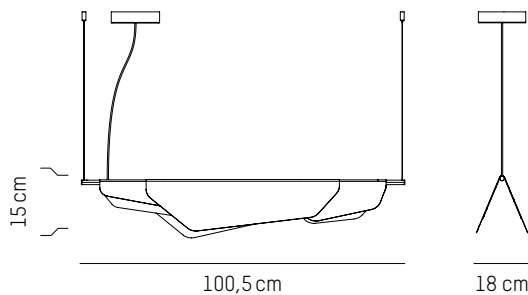

110-120 V 60 HZ

Small

-

L: 100,5 cm | 39.6 inch

W: 18 cm | 7.1 inch

H: 15 cm | 5.9 inch

Cable length: 200 cm | 79 inch

Weight: 4 kg | 8.8 lb