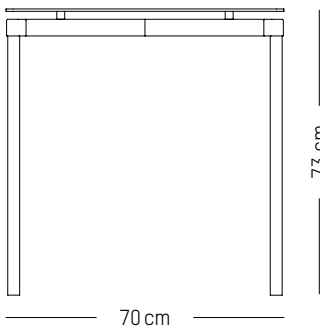

NEW

High stool

-

L: 51cm | 20 inch
D: 51 cm | 20 inch
H: 92 cm | 36 inch
H (seat): 75 cm | 29.5 inch
Weight: 4,5 kg | 9.9 lb

PACKAGING :

L: 53 cm | 20.87 inch
W: 53 cm | 20.87 inch
H: 93 cm | 36. inch
Weight: 6,5 kg | 14.3 lb

High stool

-

L: 49cm | 19.3 inch
D: 49 cm | 19.3 inch
H: 81 cm | 31.9 inch
H (seat): 65 cm | 25.6 inch
Weight: 4,1 kg | 9.1 lb

PACKAGING :

L: 53 cm | 20.9 inch
W: 53 cm | 20.9 inch
H: 83 cm | 32.7 inch
Weight : 4.1 kg | 9.1 lb

Square table

-

L: 70cm | 28 inch

D: 70 cm | 28 inch

H: 73 cm | 29 inch

Weight: 14,5 kg | 32 lb

PACKAGING :

L: 90 cm | 35.4 inch