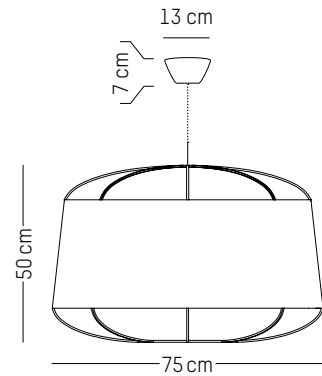

-

Ø: 22 cm | 8.7 inch
H: 42 cm | 16.5 inch
Weight: 0,4 kg | 0.9 lb
Cable length: 250 cm | 99 inch or
on demand: 1000 cm | 394 inch

PACKAGING :

Type: Carton box
L: 27,5 cm | 10.8 inch
W: 27,5 cm | 10.8 inch
H: 48,5 cm | 19.1 inch
Weight: 1,3 kg | 2.9 lb

Medium

-

Ø: 47 cm | 18.5 inch
H: 60 cm | 23.6 inch
Weight: 0,8 kg | 1.8 lb
Cable length: 250 cm | 99 inch or
on demand: 1000 cm | 394 inch

PACKAGING :

Type: Carton box
L: 52,5 cm | 20.7 inch
W: 52,5 cm | 20.7 inch
H: 66,5 cm | 26.2 inch
Weight: 3,5 kg | 7.7 lb