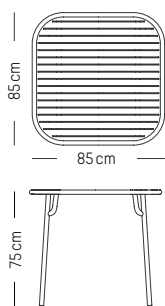

Ivory

Coral

Saffron

Square table

-

L: 85 cm | 33.5 inch
W: 85 cm | 33.5 inch
H: 75 cm | 29.5 inch
Weight: 12 kg | 26.5 lb

PACKAGING :

packaging tabletop
L: 86 cm | 33.9 inch
W: 86 cm | 33.9 inch
H: 5 cm | 2 inch
Weight: 10 kg | 22 lb