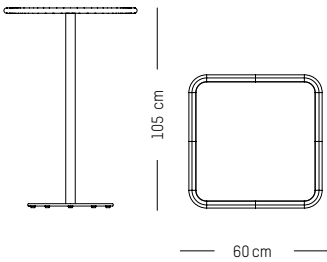

Glass green

Yellow

High table square

-

L: 60 cm | 27.5 inch
W: 60 cm | 27.5 inch
H: 105 cm | 41.3 inch
Weight: 13 kg | 29 lb

PACKAGING :

L: 72 cm | 28.3 inch
W: 72 cm | 28.3 inch
H: 108 cm | 42.5 inch
Weight: 15 kg | 33 lb