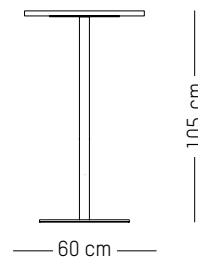

Square high

-

L: 60 cm | 23.6 inch
W: 60 cm | 23.6 inch
H: 105 cm | 41.34 inch
Weight: 22,5 kg | 49.6 lb

PACKAGING :

L: 110 cm | 43.3 inch
L: 65 cm | 25.6 inch
H: 7 cm | 2.8 inch
Weight: 24 kg | 53 lb

Assembly