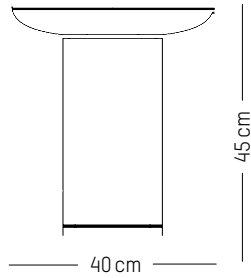

Small

-

D: 40 cm | 15.7 inch
H: 45 cm | 17.5 lb
Weight: 8 kg | 17.6 lb

PACKAGING :

Type: Carton box
L: 52 cm | 20.5 inch
W: 52 cm | 20.5 inch
H: 50 cm | 19.7 inch
Weight: 10 kg | 22 lb