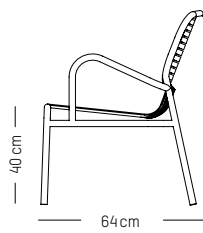

Glass green

Yellow

2 seater sofa

-

L: 113,5 cm | 44.5 inch

W: 64 cm | 24.2 inch

H: 78.5 cm | 31 inch (back)

H: 40 cm | 15.7 inch (seat)