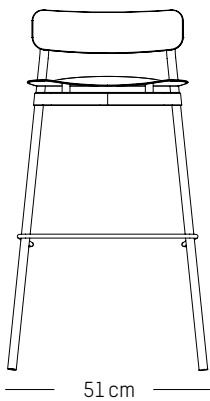

NEW

High stool

-

L: 51cm | 20 inch
D: 51 cm | 20 inch
H: 92 cm | 36 inch
H (seat): 75 cm | 29.5 inch
Weight: 4,5 kg | 9.9 lb

PACKAGING :

L: 53 cm | 20.87 inch
W: 53 cm | 20.87 inch
H: 93 cm | 36. inch
Weight: 6,5 kg | 14.3 lb