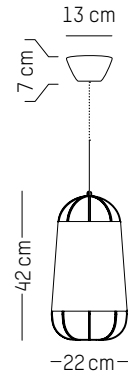

Small

-

Ø: 22 cm | 8.7 inch
H: 42 cm | 16.5 inch
Weight: 0,4 kg | 0.9 lb
Cable length: 250 cm | 99 inch or
on demand: 1000 cm | 394 inch

PACKAGING :

Type: Carton box
L: 27,5 cm | 10.8 inch
W: 27,5 cm | 10.8 inch
H: 48,5 cm | 19.1 inch
Weight: 1,3 kg | 2.9 lb