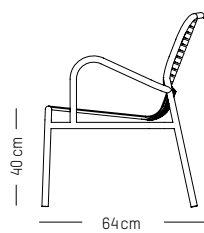

2 seater sofa

-

L: 113,5 cm | 44.5 inch

W: 64 cm | 24.2 inch

H: 78.5 cm | 31 inch (back)

H: 40 cm | 15.7 inch (seat)

Weight: 9 kg | 19.8 lb

PACKAGING :

L: 70 cm | 27.6 inch

W: 120 cm | 47.2 inch

H: 83 cm | 32.7 inch

Weight: 12 kg | 26.5 lb

Stackable

Sofa

-

MATERIALS

Aluminium, matte grained Anti UV powder coating for outdoor use

COLORS

Black, White, Blue, Burgundy, Blush, Terracotta, Jade green, Glass green, Yellow

ORIGIN

China

TECHNICAL SPECIFICATIONS

Compliant with EN 581-1 ; EN581 -2 for Contract Use