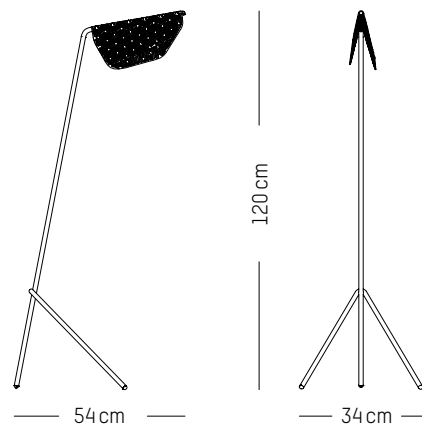

L: 109 cm | 42.9 inch

W: 25 cm | 9.9 inch

H: 30 cm | 11.8 inch

Weight: 4,7 kg | 10.4 lb

* While stocks last

Large

L: 160 cm | 63 inch

W: 18 cm | 7.1 inch

Power

220-240 V 50-60 HZ

Power

110-120 V 60 HZ

Table lamp

-

L: 33 cm | 13 inch

W: 21 cm | 8.3 inch

H: 44,5 cm | 17.5 inch

Cable length: 200 cm | 79 inch

Weight: 1,3 kg | 2.9 lb

PACKAGING :

Type: Carton box

L: 46 cm | 18.1 inch

W: 45 cm | 17.7 inch

H: 23 cm | 9.1 inch

Weight: 2,7 kg | 6 lb

Floor lamp

-

L: 54 cm | 21.3 inch

W : 34 cm | 13.4 inch

H : 120 cm | 47.3 inch

Cable length : 200 cm | 79 inch

Weight: 2 kg | 4.4 lb