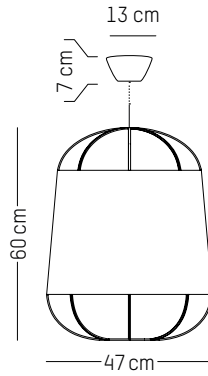

Weight: 2,7 kg | 6 lb

Floor lamp

-

L: 54 cm | 21.3 inch

W : 34 cm | 13.4 inch

H : 120 cm | 47.3 inch

Cable length : 200 cm | 79 inch

Weight: 2 kg | 4.4 lb

Power

220-240 V 50-60 HZ

Grillo L

-

Ø: 36 cm | 14.2 inch
D: 10 cm | 3.9 inch
Cable length: 300 cm | 118 inch
Weight: 0,6 kg | 1.3 lb

PACKAGING :

Type: Carton box
L: 42 cm | 16.5 inch
W: 42 cm | 16.5 inch
H: 15 cm | 5.9 inch
Weight: 1,5 kg | 3.3 lb

Grillo S

-

Ø: 23 cm | 9.1 inch
D: 10 cm | 3.9 inch
Cable length: 300 cm | 118 inch
Weight: 0,3 kg | 0.7 lb

PACKAGING :

Type: Carton box
L: 28 cm | 11 inch
W: 28 cm | 11 inch
H: 15 cm | 5.9 inch
Weight: 0,9 kg | 2 lb

-

Ø: 22 cm | 8.7 inch
H: 42 cm | 16.5 inch
Weight: 0,4 kg | 0.9 lb
Cable length: 250 cm | 99 inch or
on demand: 1000 cm | 394 inch

PACKAGING :

Type: Carton box
L: 27,5 cm | 10.8 inch
W: 27,5 cm | 10.8 inch
H: 48,5 cm | 19.1 inch
Weight: 1,3 kg | 2.9 lb