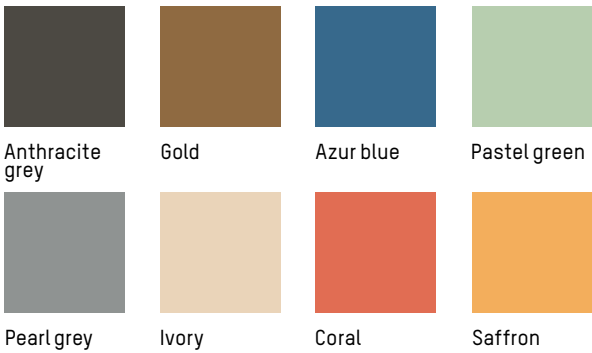

2019

FOR CONTRACT PROJECT WITH MINIMUM QUANTITY

High tables

MATERIALS

Aluminium, matte grained Anti UV powder coating for outdoor use

COLOURS

Anthracite grey, Gold, Azur blue, Pastel green, Pearl grey, Ivory, Coral, Saffron