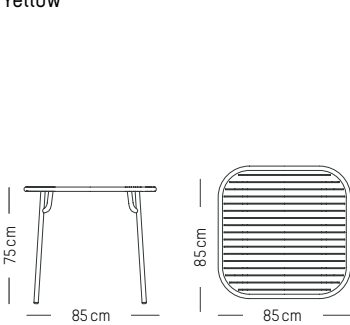

Glass green

Yellow

Square table

L: 85 cm | 33.5 inch
W: 85 cm | 33.5 inch
H: 75 cm | 29.5 inch
Weight: 12 kg | 26.5 lb

PACKAGING :

packaging tabletop
L: 86 cm | 33.9 inch
W: 86 cm | 33.9 inch
H: 5 cm | 2 inch
Weight: 10 kg | 22 lb