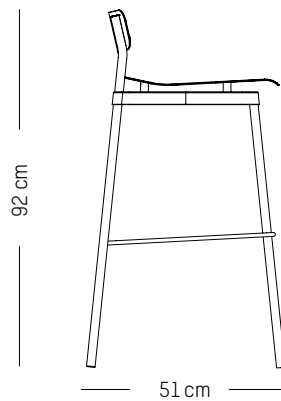

NEW

High stool

-

L: 51cm | 20 inch

D: 51 cm | 20 inch

H: 92 cm | 36 inch

H (seat): 75 cm | 29.5 inch

Weight: 4,5 kg | 9.9 lb

PACKAGING :

L: 53 cm | 20.87 inch

W: 53 cm | 20.87 inch

H: 93 cm | 36. inch

Weight: 6,5 kg | 14.3 lb

High stool

-

L: 49cm | 19.3 inch

D: 49 cm | 19.3 inch

H: 81 cm | 31.9 inch

H (seat): 65 cm | 25.6 inch

Weight: 4,1 kg | 9.1 lb

PACKAGING :

L: 53 cm | 20.9 inch

W: 53 cm | 20.9 inch

H: 83 cm | 32.7 inch

Weight : 4.1 kg | 9.1 lb