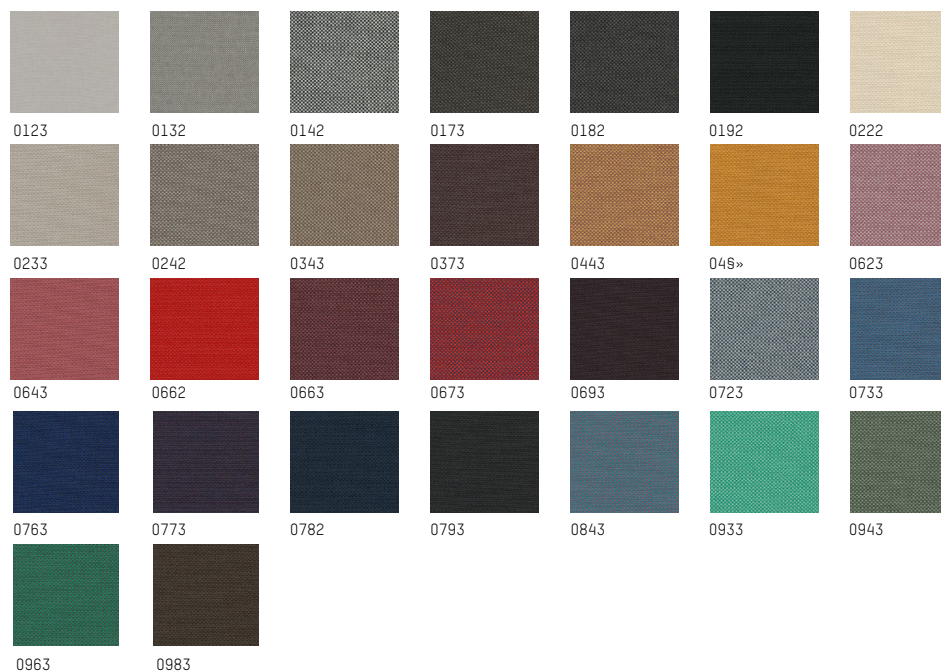

2D. KVADRAT - FIELD 2

MATERIAL: 100% Trevira CS
Width: 140cm - 55in
Weight: 450g/ml - 15,870z/Lin.yd

DURABILITY: 80.000 Martindale
ENVIRONMENT: EU Ecolabel, Greenguard
Gold, HPD, EPD

FIRE STANDARDS: BS 5852 Crib 5
EN 1021-1/2 / EN 13501-1 B-s1, d0