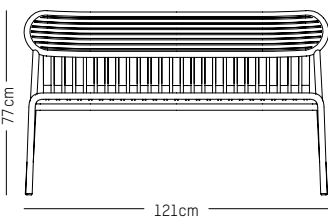

Bench

L: 121 cm | 47.7 inch
W: 49 cm | 19.3 inch
H: 77 cm | 30.3 inch (back)
H: 40 cm | 15.7 inch (seat)
Weight: 11 kg | 24.2 lb

PACKAGING :

L: 130 cm | 51.2 inch
W: 55 cm | 21.6 inch
H: 83 cm | 32.7 inch
Weight: 14 kg | 30.9 lb

Stackable

Bench without back

L: 156 cm | 61.4inch
W: 50 cm | 19.7 inch
H: 45 cm | 15.8 inch (seat)
Weight: 8 kg | 17.6 lb

PACKAGING :

L: 160 cm | 63 inch
W: 55 cm | 21.6 inch
H: 83 cm | 32.7 inch
Weight: 11 kg | 24.3 lb

Stackable