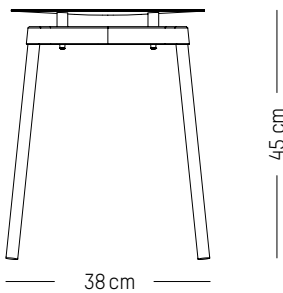

58 cm

40 cm

Lounge armchair

-

L: 61 cm | 24 inch

D: 58 cm | 23 inch

H: 71 cm | 28 inch

H (seat): 40 cm | 16 inch

Stool

-

L: 38cm | 15 inch

D: 38 cm | 15 inch

H: 45 cm | 18 inch

Weight: 2,6 kg | 5.7 lb

PACKAGING (X2):

L: 40 cm | 16 inch