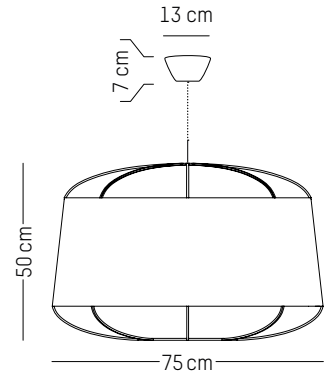

Power

220-240 V 50-60 HZ

Grillo L

-

Ø: 36 cm | 14.2 inch
D: 10 cm | 3.9 inch
Cable length: 300 cm | 118 inch
Weight: 0,6 kg | 1.3 lb

PACKAGING :

Type: Carton box
L: 42 cm | 16.5 inch
W: 42 cm | 16.5 inch
H: 15 cm | 5.9 inch
Weight: 1,5 kg | 3.3 lb

Grillo S

-

Ø: 23 cm | 9.1 inch
D: 10 cm | 3.9 inch
Cable length: 300 cm | 118 inch
Weight: 0,3 kg | 0.7 lb

PACKAGING :

Type: Carton box
L: 28 cm | 11 inch
W: 28 cm | 11 inch
H: 15 cm | 5.9 inch
Weight: 0,9 kg | 2 lb

-

Ø: 22 cm | 8.7 inch
H: 42 cm | 16.5 inch
Weight: 0,4 kg | 0.9 lb
Cable length: 250 cm | 99 inch or
on demand: 1000 cm | 394 inch

PACKAGING :

Type: Carton box
L: 27,5 cm | 10.8 inch
W: 27,5 cm | 10.8 inch
H: 48,5 cm | 19.1 inch
Weight: 1,3 kg | 2.9 lb

Medium

-

Ø: 47 cm | 18.5 inch
H: 60 cm | 23.6 inch
Weight: 0,8 kg | 1.8 lb
Cable length: 250 cm | 99 inch or
on demand: 1000 cm | 394 inch

PACKAGING :

Type: Carton box
L: 52,5 cm | 20.7 inch
W: 52,5 cm | 20.7 inch
H: 66,5 cm | 26.2 inch
Weight: 3,5 kg | 7.7 lb