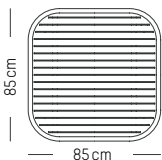

Coral

Saffron

Square table

L: 85 cm | 33.5 inch
W: 85 cm | 33.5 inch
H: 75 cm | 29.5 inch
Weight: 12 kg | 26.5 lb

PACKAGING :

packaging tabletop
L: 86 cm | 33.9 inch
W: 86 cm | 33.9 inch
H: 5 cm | 2 inch
Weight: 10 kg | 22 lb