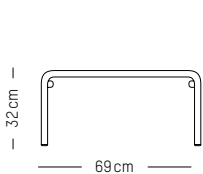

Saffron

Coffee table

W: 60 cm | 23.6 inch
L: 69 cm | 27.2 inch
H: 32 cm | 12.6 inch
Weight: 4 kg | 8.8 lb

PACKAGING :

L: 72 cm | 28.3 inch
W: 72 cm | 28.3 inch
H: 35 cm | 13.8 inch
Weight : 5 kg | 11 lb

FOR CONTRACT PROJECT WITH MINIMUM QUANTITY