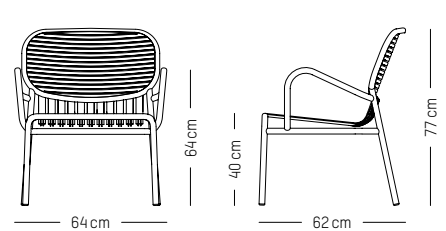

COLOURS

Anthracite grey, Gold, Azur blue, Pastel green, Pearl grey, Ivory, Coral, Saffron

ORIGIN

China

TECHNICAL SPECIFICATIONS

Compliant with EN 581-1 ; EN581 -2 for Contract Use

Chair

L: 52 cm | 20.5 inch
W: 50 cm | 19.7 inch
H: 77 cm | 30.3 inch
H1: 45 cm | 17.7 inch
Weight: 3 kg | 6.6 lb