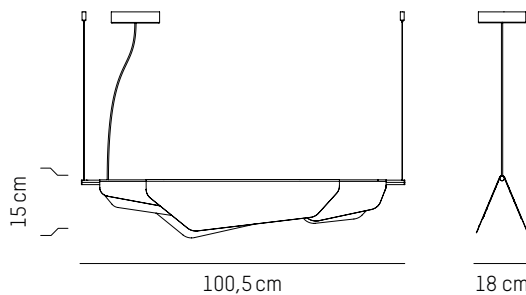

110-120 V 60 HZ

Small

L: 100,5 cm | 39.6 inch

W: 18 cm | 7.1 inch

H: 15 cm | 5.9 inch

Cable length: 200 cm | 79 inch

Weight: 4 kg | 8.8 lb

PACKAGING :