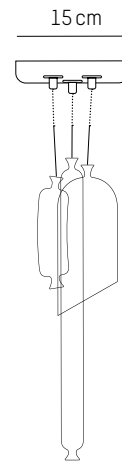

220-240 V 50-60HZ

Power

220-240 V 50-60 HZ

Diot

Ø: 4,2 cm | 1.7 inch
H: 15 cm | 5.1 inch
Cable: 175 cm | 69 in
Weight: 0,5 kg | 1.1 lb

PACKAGING :

L: 49 cm | 19.3 inch
W: 20 cm | 7.9 inch
H: 18 cm | 7.1 inch
Weight: 1,1 kg | 2.4 lb

L: 49 cm | 19.3 inch
W: 20 cm | 7.9 inch
H: 18 cm | 7.1 inch
Weight: 1,1 kg | 2.4 lb

Toulouse

Ø: 4,2 cm | 1.7 inch
H: 30 cm | 11.8 inch
Cable: 175 cm | 69 in
Weight: 0,6 kg | 1.3 lb

PACKAGING :

L: 49 cm | 19.3 inch
W: 20 cm | 7.9 inch
H: 18 cm | 7.1 inch
Weight: 1,1 kg | 2.4 lb

220-240 V 50-60HZ

Power

220-240 V 50-60 HZ

Set of 3 #1

Ø: 15 cm | 5.9 inch
H: 33 cm | 13 inch
Cable length: 175 cm | 69 inch
Weight: 1 kg | 2.2 lb

PACKAGING :

L: 49 cm | 19.3 inch
W: 32 cm | 12.6 inch
H: 12 cm | 4.7 inch
Weight: 1,9 kg | 4.2 lb

Set of 3 #2

Ø: 4,2 cm | 1.7 inch
H: 38 cm | 15 inch
Cable length: 175 cm | 69 inch
Weight: 1,2 kg | 2.7 lb

PACKAGING :

L: 49 cm | 19.3 inch
W: 32 cm | 12.6 inch
H: 12 cm | 4.7 inch
Weight: 1,9 kg | 4.2 lb