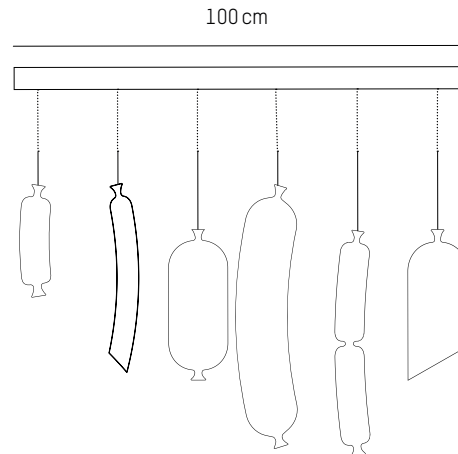

220-240 V 50-60HZ

Power

220-240 V 50-60 HZ

35

Set of 5

Ø: 18 cm | 7.1 inch
H: 38 cm | 15 inch
Cable length : 175 cm | 69 inch
Weight: 1,2 kg | 2.7 lb

PACKAGING :

L: 50 cm | 19.7 inch
W: 45 cm | 17.7 inch
H: 12 cm | 4.7 inch
Weight: 1,9 kg | 4.2 lb