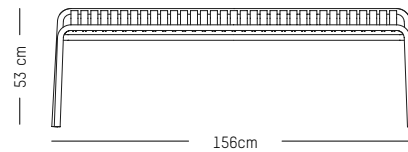

COLOURS

Anthracite grey, Gold, Azur blue, Pastel green, Pearl grey, Ivory, Coral, Saffron

ORIGIN

China

TECHNICAL SPECIFICATIONS

Compliant with EN 581-1 ; EN581 -2 for Contract Use

Bench

L: 121 cm | 47.7 inch
W: 49 cm | 19.3 inch
H: 77 cm | 30.3 inch (back)
H: 40 cm | 15.7 inch (seat)
Weight: 11 kg | 24.2 lb