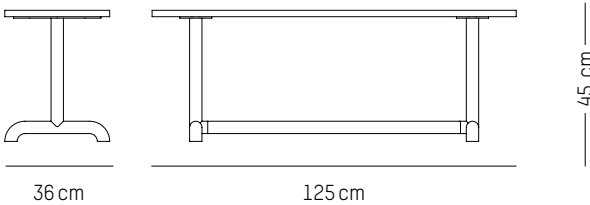

COLORS

Grey-brown, Red-brown

ORIGIN

Europe

Bench 125 cm

-

L: 125 cm | 49.2 inch
W: 36 cm | 14.2 inch
H: 45 cm | 17.7 inch
Weight: 15 kg | 33 lb

PACKAGING :