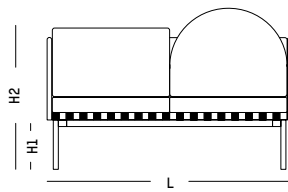

ORIGIN

Europe

TECHNICAL SPECIFICATIONS

Removable cushions

Daybed

-

L: 187 cm | 73.6 inch
W: 71 cm | 28 inch
H: 92 cm | 36.2 inch
H1: 45 cm | 17.7 inch
Weight: 45 kg | 92.2 lb

PACKAGING :