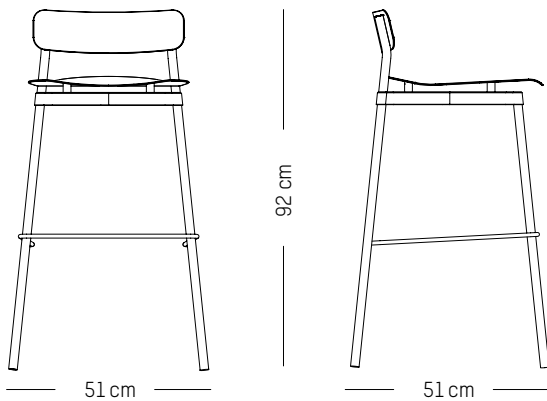

High stool

-

L: 51cm | 20.47 inch
D: 51 cm | 20.08 inch
H: 92 cm | 36.22 inch
H (seat): 75 cm | 29.53 inch
Weight: 6 kg | 13.23 lb

PACKAGING :

L: 53 cm | 20.87 inch
W: 53 cm | 20.87 inch
H: 93 cm | 36.61 inch
Weight: 10 kg | 22.05 lb