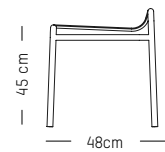

Bench

L: 121 cm | 47.7 inch
W: 49 cm | 19.3 inch
H: 77 cm | 30.3 inch (back)
H: 40 cm | 15.7 inch (seat)
Weight: 11 kg | 24.2 lb

PACKAGING :

L: 130 cm | 51.2 inch
W: 55 cm | 21.6 inch
H: 83 cm | 32.7 inch
Weight: 14 kg | 30.9 lb

Stackable

Bench without back

L: 156 cm | 61.4 inch
W: 50 cm | 19.7 inch
H: 45 cm | 15.8 inch (seat)
Weight: 8 kg | 17.6 lb

PACKAGING :

L: 160 cm | 63 inch
W: 55 cm | 21.6 inch
H: 83 cm | 32.7 inch
Weight: 11 kg | 24.3 lb

Stackable