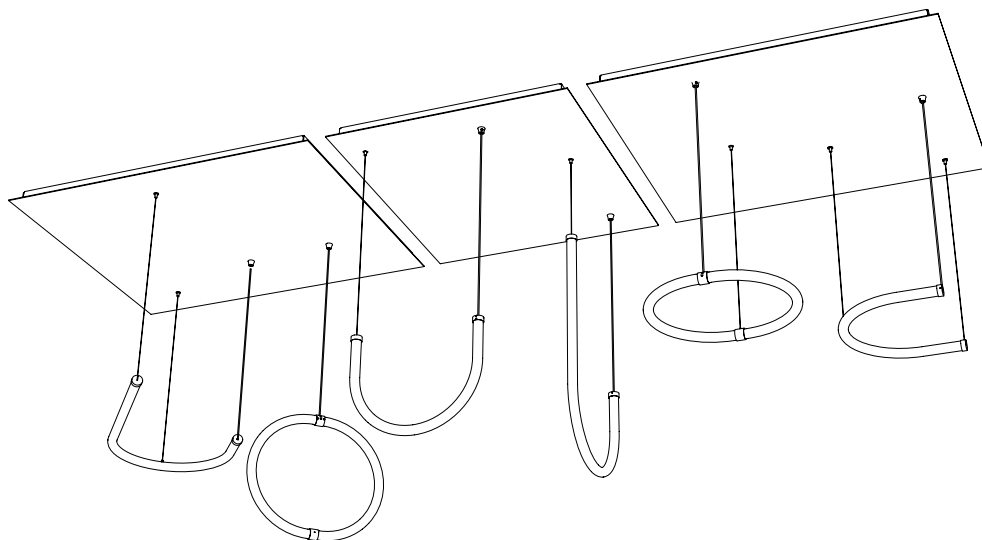

COLOURS

Brass

ORIGIN

France

TECHNICAL SPECIFICATIONS

Ceiling plate sold separately to be combined with 2 different pendant lamps from UNSEEN collection

Ceiling plate for double pendant JO

-