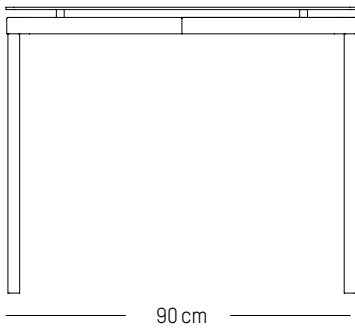

FROMME

TOM CHUNG

2021

Rectangular table

-

MATERIALS

Aluminium, matte grained Anti UV powder coating for outdoor use

COLORS

Black, Brown-red, Mint-green, Blue, Coral

ORIGIN

China

90 cm

73 cm

180 cm

Rectangular table

-

L: 180cm | 70.9 inch

W: 90 cm | 35.4 inch

H: 73 cm | 29 inch

Weight: 37,5 kg | 82.7 lb

PACKAGING :

L: 200 cm | 78.7 inch

W: 92 cm | 36.2 inch

H: 8 cm | 3.2 inch

Weight: 44 kg | 97 lb