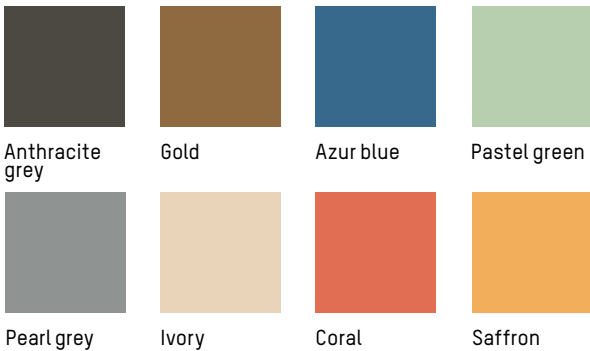

Square table

L: 85 cm | 33.5 inch
W: 85 cm | 33.5 inch
H: 75 cm | 29.5 inch
Weight: 12 kg | 26.5 lb

PACKAGING :

packaging tabletop
L: 86 cm | 33.9 inch
W: 86 cm | 33.9 inch
H: 5 cm | 2 inch
Weight: 10 kg | 22 lb

packaging legs (x2)
L: 19 cm | 7.5 inch
W: 19 cm | 7.5 inch
H: 80 cm | 31.5 inch
Weight: 4 kg | 8.9 lb

Assembly