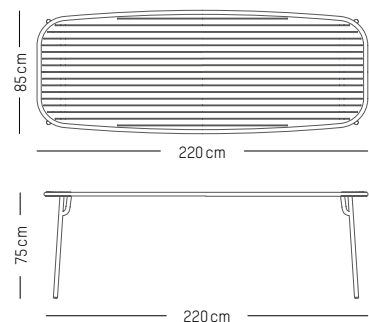

Rectangular table large

W: 85 cm | 33.5 inch
L: 220 cm | 86.6 inch
H: 75 cm | 29.5 inch
Weight: 27 kg | 59.5 lb

PACKAGING :

packaging table top
L: 222 cm | 87.4 inch
W: 88 cm | 34.6 inch
H: 5 cm | 2 inch
Weight: 27 kg | 59.5 lb

packaging legs (x2)
L: 19 cm | 7.5 inch
W: 19 cm | 7.5 inch
H: 80 cm | 31.5 inch
Weight: 4 kg | 8.9 lb

Assembly