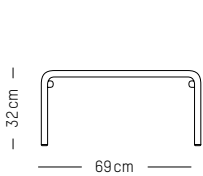

Coffee table

-

W: 60 cm | 23.6 inch

L: 69 cm | 27.2 inch

H: 32 cm | 12.6 inch

Weight: 4 kg | 8.8 lb

PACKAGING :

L: 72 cm | 28.3 inch

W: 72 cm | 28.3 inch

H: 35 cm | 13.8 inch

Weight : 5 kg | 11 lb

Long coffee table

-

W: 127 cm | 50 inch

L: 51 cm | 20 inch

H: 41 cm | 16.1 inch

Weight: 5 kg | 11 lb

PACKAGING :

L: 130 cm | 51.2 inch

W: 58 cm | 22.8 inch

H: 45 cm | 17.7 inch

Weight: 6 kg | 13.6 lb