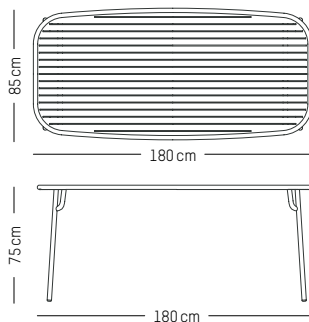

Rectangular table medium

W: 85 cm | 33.5 inch
L: 180 cm | 70.9 inch
H: 75 cm | 29.5 inch
Weight: 22,3 kg | 49.2 lb

PACKAGING :

packaging table top
L: 182 cm | 71.7 inch
W: 88 cm | 34.6 inch
H: 5 cm | 2 inch
Weight: 22 kg | 48.5 lb

packaging legs (x2)
L: 19 cm | 7.5 inch
W: 19 cm | 7.5 inch
H: 80 cm | 31.5 inch
Weight: 4 kg | 8.9 lb

Assembly