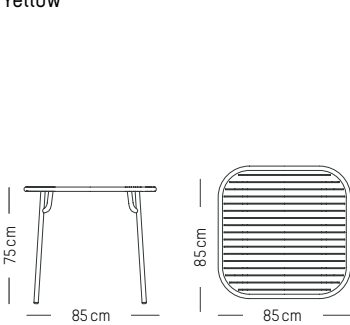

Jade green

Glass green

Yellow

Square table

L: 85 cm | 33.9 inch
W: 85 cm | 33.5 inch
H: 75 cm | 29.5 inch
Weight: 12 kg | 26.5 lb

PACKAGING :

packaging tabletop
L: 86 cm | 33.9 inch
W: 86 cm | 33.9 inch
H: 5 cm | 2 inch
Weight: 10 kg | 22 lb