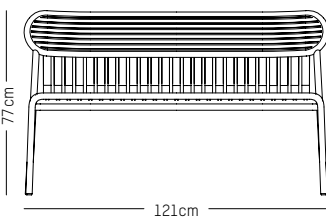

COLOURS

Anthracite grey, Gold, Azur blue, Pastel green, Pearl grey, Ivory, Coral, Saffron

ORIGIN

China

TECHNICAL SPECIFICATIONS

Compliant with EN 581-1 ; EN581 -2 for Contract Use

Bench

L: 121 cm | 47.7 inch
W: 49 cm | 19.3 inch
H: 77 cm | 30.3 inch (back)
H: 40 cm | 15.7 inch (seat)
Weight: 11 kg | 24.2 lb