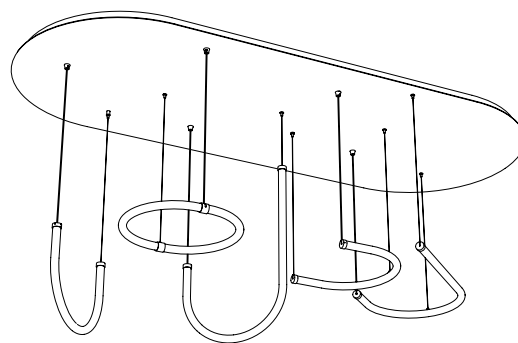

180cm

Quintuple pendant system

-

L: 180 cm | 70.9 inch

W: 73 cm | 29 inch

H: 82 cm | 32.3 inch

Weight: 40 kg | 88.2 lb

PACKAGING :