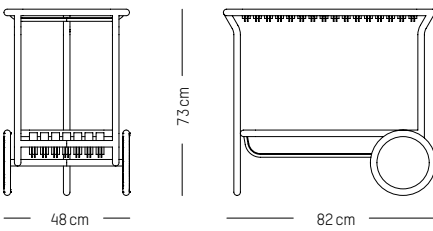

Burgundy

Blush

Terracotta

Jade green

Glass green

Yellow

Trolley

W: 48 cm | 19inch
L: 82 cm | 32.3 inch
H: 73 cm | 29 inch
Weight: 9 kg | 20 lb