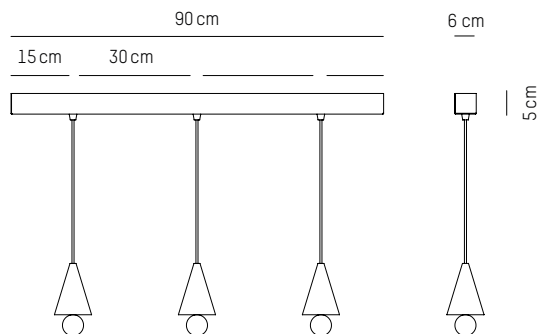

Linear canopy

5 PCS XS CHERRY PENDANT

L: 90 cm | 35 inch
W: 6 cm | 2.4 inch
H: 5 cm | 1.9 inch
Weight: 3,9 kg | 8.6 lb

PACKAGING :

Type: Carton box
L: 91 cm | 35.6inch
W: 17 cm | 6.6 inch
H: 27 cm | 10.6 inch