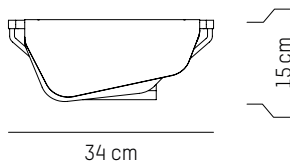

LED input:
324 lumens

US

Power

110-120 V 60 HZ

L: 34 cm | 13.4 inch
D: 20 cm | 7.9 inch
H: 15 cm | 5.9 inch
Weight: 1 kg | 2.2 lb

PACKAGING :

Type: Carton box
L: 42 cm | 16.5 inch
W: 32 cm | 12.6 inch
H: 24 cm | 9.5 inch
Weight: 2,1 kg | 4.6 lb