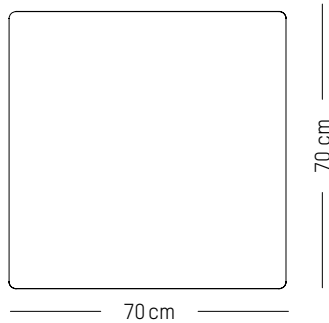

Coffee table

-

L: 70cm | 28 inch

W: 70 cm | 28 inch

H: 35 cm | 13.8 inch

Weight: 12 kg | 26.5 lb

PACKAGING :

L: 88 cm | 34.7 inch

W: 77 cm | 30.3 inch

H: 20 cm | 7.9 inch

Weight: 16 kg | 35.3 lb