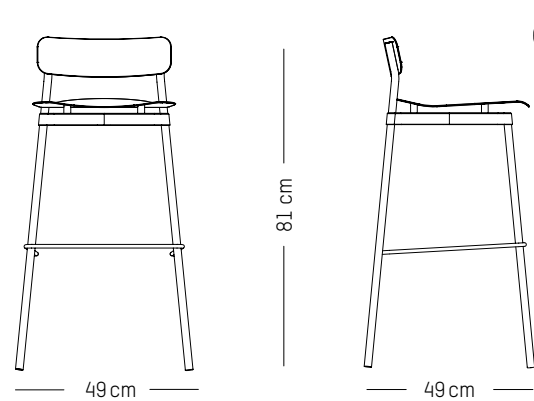

High stool

-

L: 51cm | 20 inch

D: 51 cm | 20 inch

H: 92 cm | 36 inch

H (seat): 75 cm | 29.5 inch

Weight: 4,5 kg | 9.9 lb

PACKAGING :

L: 53 cm | 20.87 inch

W: 53 cm | 20.87 inch

H: 93 cm | 36. inch

Weight: 6,5 kg | 14.3 lb

High stool

-

L: 49cm | 19.3 inch

D: 49 cm | 19.3 inch

H: 81 cm | 31.9 inch

H (seat): 65 cm | 25.6 inch

Weight: 4,1 kg | 9.1 lb

PACKAGING :

L: 53 cm | 20.9 inch

W: 53 cm | 20.9 inch

H: 83 cm | 32.7 inch

Weight : 4.1 kg | 9.1 lb