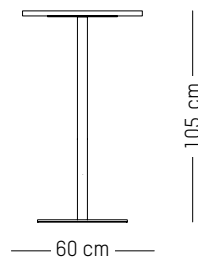

TECHNICAL SPECIFICATIONS

Square high

-

L: 60 cm | 23.6 inch
W: 60 cm | 23.6 inch
H: 105 cm | 41.34 inch
Weight: 22,5 kg | 49.6 lb

PACKAGING :

L: 110 cm | 43.3 inch
L: 65 cm | 25.6 inch
H: 7 cm | 2.8 inch
Weight: 24 kg | 53 lb

Assembly