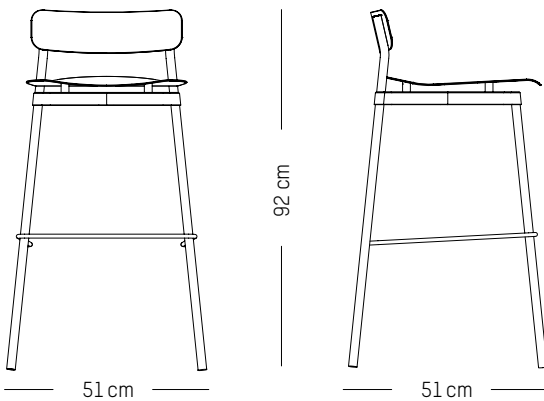

High stool

-

L: 51cm | 20 inch

D: 51 cm | 20 inch

H: 92 cm | 36 inch

H (seat): 75 cm | 29.5 inch

Weight: 4,5 kg | 9.9 lb

PACKAGING :

L: 53 cm | 20.87 inch

W: 53 cm | 20.87 inch

H: 93 cm | 36. inch

Weight: 6,5 kg | 14.3 lb

High stool

-

L: 49cm | 19.3 inch

D: 49 cm | 19.3 inch

H: 81 cm | 31.9 inch

H (seat): 65 cm | 25.6 inch

Weight: 4,1 kg | 9.1 lb

PACKAGING :

L: 53 cm | 20.9 inch

W: 53 cm | 20.9 inch

H: 83 cm | 32.7 inch

Weight : 4.1 kg | 9.1 lb