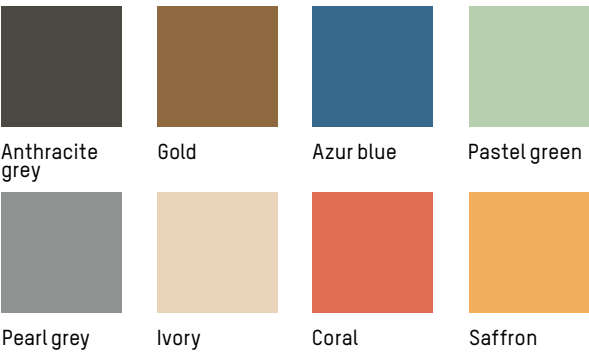

WEEK - END

STUDIO BRICHET ZIEGLER

2017 & 2019

FOR CONTRACT PROJECT WITH MINIMUM QUANTITY

Benches

MATERIALS

Aluminium, matte grained Anti UV powder coating for outdoor use

COLOURS

Anthracite grey, Gold, Azur blue, Pastel green, Pearl grey, Ivory, Coral, Saffron

ORIGIN

China

TECHNICAL SPECIFICATIONS

Compliant with EN 581-1 ; EN581 -2 for Contract Use