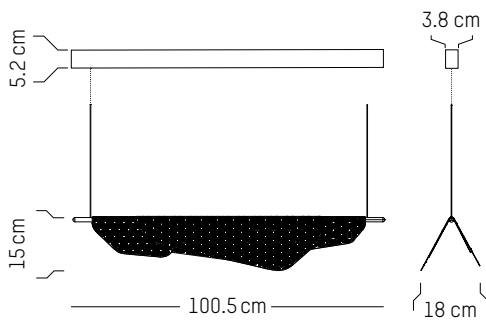

220-240 V 50-60HZ

Power

220-240 V 50-60 HZ

Small

-

L: 100,5 cm | 39.6 inch
W: 18 cm | 7.1 inch
H: 15 cm | 5.9 inch
Cable length: 200 cm | 79 inch
Weight: 4 kg | 8.8 lb

PACKAGING :

L: 109 cm | 42.9 inch
W: 25 cm | 9.9 inch
H: 30 cm | 11.8 inch
Weight: 4,7 kg | 10.4 lb