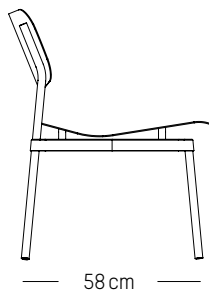

40 cm

Lounge armchair

-

L: 61cm | 24 inch

D: 58 cm | 23 inch

H: 71 cm | 28 inch

H (seat): 40 cm | 16 inch

Weight: 5,9 kg | 13 lb