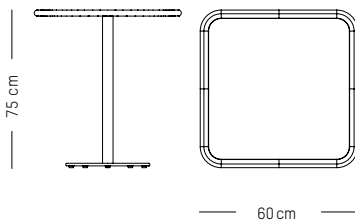

packaging legs (x2)
L: 19 cm | 7.5 inch
W: 19 cm | 7.5 inch
H: 80 cm | 31.5 inch
Weight: 4 kg | 8.9 lb

Assembly

WEEK - END

STUDIO BRICHET ZIEGLER

2019

Square bistro table

-
L: 60 cm | 27.5 inch
W: 60cm | 27.5 inch
H: 75 cm | 29.5 inch
Weight: 11 kg | 24.2 lb