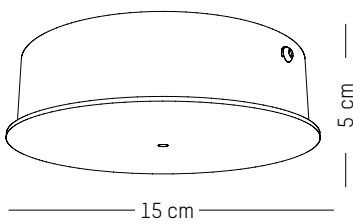

Pendant lamp canopy

-

Ø: 15 cm | 5.9 inch

H: 5 cm | 2 inch

Weight: 0,9 kg | 2 lb

PACKAGING :

L: 15 cm | 5.9 inch

W: 15 cm | 5.9 inch

H: 16 cm | 6.3 inch

Weight: 1,1 kg | 2.43 lb