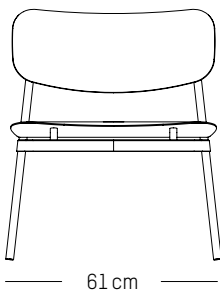

FROMME

TOM CHUNG

2021

Lounge armchair

-

MATERIALS

Aluminium, matte grained Anti UV powder coating for outdoor use

COLORS

Black, Brown-red, Mint-green, Blue, Coral

ORIGIN

China

TECHNICAL SPECIFICATIONS

Compliant with EN 581-1 ; EN581-2 for Contract use

71 cm

40 cm

Lounge armchair

-

L: 61cm | 24 inch

D: 58 cm | 23 inch

H: 71 cm | 28 inch

H (seat): 40 cm | 16 inch

Weight: 5,9 kg | 13 lb

PACKAGING :

L: 64 cm | 25.2 inch

W: 59 cm | 23.2 inch

H: 71 cm | 28 inch

Weight: 8 kg | 17.6 lb