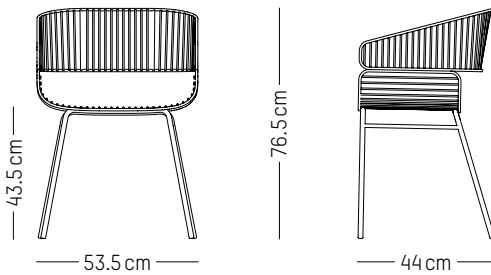

-

L: 80 cm | 31.5 inch

W: 80 cm | 31.5 inch

H: 75 cm | 29.5 inch

Weight: 25,2 kg | 55.6 lb

PACKAGING :

L: 80 cm | 31,5 inch

L: 85 cm | 33,5 inch

-

MATERIALS

Steel with matte grained powder coating

COLORS

Black, Anthracite, White

ORIGIN

Europe

L: 53,5 cm | 21 inch
D: 44 cm | 17.3 inch
H: 76,5 cm | 30.1 inch
H (seat): 43,5 cm | 17.1 inch
Weight: 8 kg | 17.6 lb