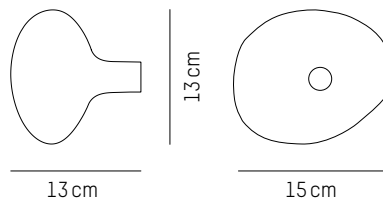

H: 16 cm | 6.3 inch

Weight: 0,5 kg | 1.1 lb

Large

-

L: 13cm | 5.12 inch

W: 13 cm | 5.12 inch

H: 15 cm | 5.9 inch

Weight: 0,8 kg | 1.8 lb