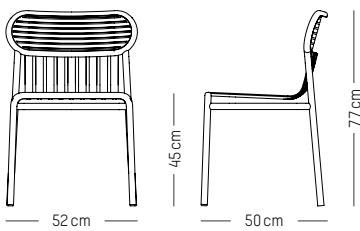

Chair

L: 52 cm | 20.5 inch
W: 50 cm | 19.7 inch
H: 77 cm | 30.3 inch
H1: 45 cm | 17.7 inch
Weight: 3 kg | 6.6 lb

PACKAGING (X2):

L: 60 cm | 23.6 inch
W: 53 cm | 20.9 inch
H: 98 cm | 38.6 inch
Weight: 8 kg | 17.7 lb