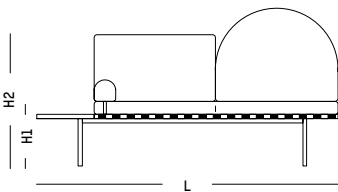

ORIGIN

Europe

TECHNICAL SPECIFICATIONS

Removable cushions

Daybed

-

L: 187 cm | 73.6 inch
W: 71 cm | 28 inch
H: 92 cm | 36.2 inch
H1: 45 cm | 17.7 inch
Weight: 45 kg | 92.2 lb

PACKAGING :