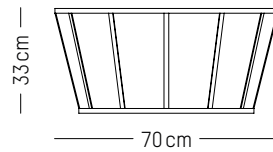

Stool

-

Ø: 35 cm | 14 inch
H: 44 cm | 17.3 inch
Weight: 4 kg | 8.8 lb

PACKAGING :

Type: Carton box
L: 41,5 cm | 16.3 inch
W: 41 cm | 16.1 inch
H: 52 cm | 20.5 inch
Weight: 5,6 kg | 12.3 lb

Coffee table

-

Ø: 70 cm | 27.6 inch
H: 33 cm | 13 inch
Weight: 12 kg | 2.2 lb

PACKAGING :

Type: Carton box
L: 76 cm | 29.9 inch
W: 74,5 cm | 29.3 inch
H: 40 cm | 15.8 inch
Weight: 15,3 kg | 33.7 lb

Bistro table

-

Ø: 50 cm | 28.4 inch
H: 72 cm | 19.7 inch
Weight: 7 kg | 15.4 lb

PACKAGING :

Type: Carton box
L: 56 cm | 22.1 inch
W: 56 cm | 22.1 inch
H: 78 cm | 30.7 inch
Weight: 11,1 kg | 24.5 lb