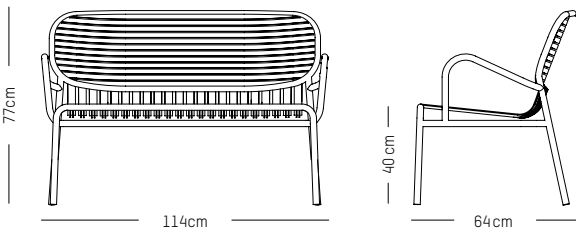

Compliant with EN 581-1 ; EN581 -2 for Contract Use

2 seater sofa

-

L: 113,5 cm | 44.5 inch

W: 64 cm | 24.2 inch

H: 78.5 cm | 31 inch (back)

H: 40 cm | 15.7 inch (seat)

Weight: 9 kg | 19.8 lb