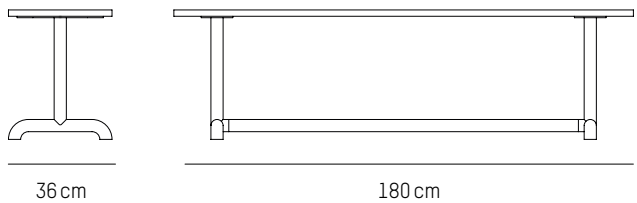

Bench 180 cm

-

L: 180 cm | 71 inch
W: 36 cm | 14.2 inch
H: 45 cm | 17.7 inch
Weight: 21 kg | 46.3 lb

PACKAGING :

- Carton box 1
L: 182 cm | 71.7 inch
W: 38 cm | 15 inch
H: 11 cm | 4.3 inch
Weight: 13 cm | 28.7 inch

- Carton box 2
L: 182 cm | 71.7 inch
W: 38 cm | 15 inch
H: 3 cm | 1.2 inch
Weight: 11 kg | 24.3 lb

Assembly