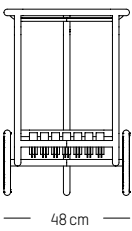

Trolley

-

W: 48 cm | 19 inch
L: 82 cm | 32.3 inch
H: 73 cm | 29 inch
Weight: 9 kg | 20 lb

PACKAGING :

L: 85 cm | 33.5 inch
W: 51 cm | 20.1 inch
H: 76 cm | 29.3 inch
Weight : 12 kg | 26.5 lb