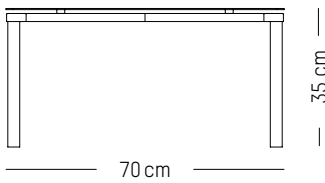

Coffee table

-

L: 70cm | 28 inch

W: 70 cm | 28 inch

H: 35 cm | 13.8 inch

Weight: 12 kg | 26.5 lb

PACKAGING :

L: 88 cm | 34.7 inch

W: 77 cm | 30.3 inch

H: 20 cm | 7.9 inch

Weight: 16 kg | 35.3 lb