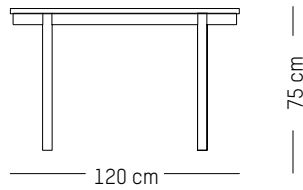

ORIGIN

Europe

TECHNICAL SPECIFICATIONS

Round

-

Ø: 120 cm | 47.2 inch
H: 75 cm | 29.5 inch
Weight: 32 kg | 70.5 lb

PACKAGING :

L: 150 cm | 59 inch
L: 150 cm | 59 inch
H: 15 cm | 6 inch
Weight: 55 kg | 121.3 lb