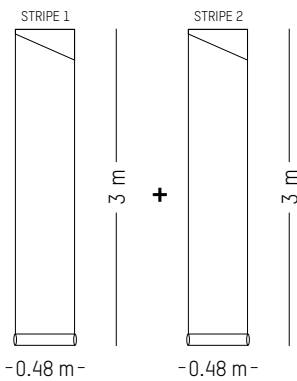

TECHNICAL SPECIFICATIONS

 Apply Paste to the wall

 Dry peelable

 Light-proof

 Washable

Ø: 300 cm | 118.1 inch
W: 48cm | 18.9 inch
Weight: 0,3 kg | 0.6 lb

PACKAGING :

Ø : 10 cm | 3.9 inch
H : 51,5 cm | 20.3 inch
Weight: 0,5 kg | 1.1 lb