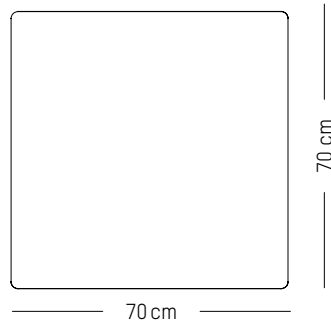

Coffee table

-

L: 70cm | 28 inch

W: 70 cm | 28 inch

H: 35 cm | 13.8 inch

Weight: 12 kg | 26.5 lb

PACKAGING :

L: 88 cm | 34.7 inch

W: 77 cm | 30.3 inch

H: 20 cm | 7.9 inch

Weight: 16 kg | 35.3 lb