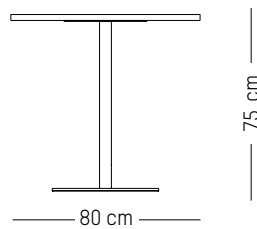

Square bistro large

-

L: 80 cm | 31.5 inch
W: 80 cm | 31.5 inch
H: 75 cm | 29.5 inch
Weight: 25,2 kg | 55.6 lb

PACKAGING :

L: 80 cm | 31,5 inch
L: 85 cm | 33,5 inch
H: 7 cm | 2.8 inch
Weight: 27 kg | 60 lb

Assembly