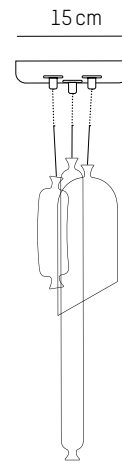

220-240 V 50-60HZ

Power

220-240 V 50-60 HZ

Diot

-

Ø: 4,2 cm | 1.7 inch
H: 15 cm | 5.1 inch
Cable: 175 cm | 69 in
Weight: 0,5 kg | 1.1 lb

PACKAGING :

L: 49 cm | 19.3 inch
W: 20 cm | 7.9 inch
H: 18 cm | 7.1 inch
Weight: 1,1 kg | 2.4 lb

L: 49 cm | 19.3 inch
W: 32 cm | 12.6 inch
H: 12 cm | 4.7 inch
Weight: 1,9 kg | 4.2 lb

Set of 3 #2

Ø: 4,2 cm | 1.7 inch
H: 38 cm | 15 inch
Cable length: 175 cm | 69 inch
Weight: 1,2 kg | 2.7 lb

PACKAGING :

L: 49 cm | 19.3 inch
W: 32 cm | 12.6 inch
H: 12 cm | 4.7 inch
Weight: 1,9 kg | 4.2 lb

Set of 3 #3

Ø: 4,2 cm | 1.7 inch
H: 45 cm | 16.9 inch
Cable length: 175 cm | 69 inch
Weight: 1 kg | 2.2 lb

PACKAGING :