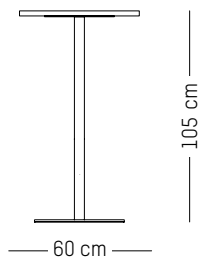

Round high

-

Ø: 60 cm | 23.6 inch
H: 105 cm | 41.34 inch
Weight: 20,6 kg | 45.4 lb

PACKAGING :

L: 110 cm | 43,3 inch
L: 65 cm | 25,6 inch
H: 7 cm | 2.8 inch
Weight: 22 kg | 48.5 lb

Assembly