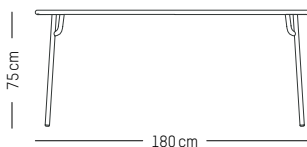

Rectangular table medium

-

W: 85 cm | 33.5 inch
L: 180 cm | 70.9 inch
H: 75 cm | 29.5 inch
Weight: 22,3 kg | 49.2 lb

PACKAGING :

packaging table top
L: 182 cm | 71.7 inch
W: 88 cm | 34.6 inch
H: 5 cm | 2 inch
Weight: 22 kg | 48.5 lb

packaging legs (x2)
L: 19 cm | 7.5 inch
W: 19 cm | 7.5 inch
H: 80 cm | 31.5 inch
Weight: 4 kg | 8.9 lb

Assembly