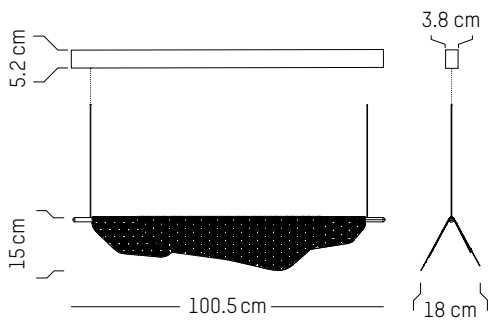

220-240 V 50-60HZ

Power

220-240 V 50-60 HZ

Small

-

L: 100,5 cm | 39.6 inch
W: 18 cm | 7.1 inch
H: 15 cm | 5.9 inch
Cable length: 200 cm | 79 inch
Weight: 4 kg | 8.8 lb

PACKAGING :

L: 109 cm | 42.9 inch
W: 25 cm | 9.9 inch
H: 30 cm | 11.8 inch
Weight: 4,7 kg | 10.4 lb