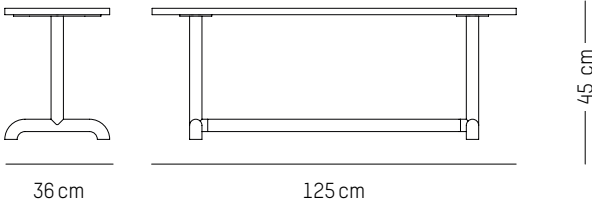

Bench 125 cm

-

L: 125 cm | 49.2 inch
W: 36 cm | 14.2 inch
H: 45 cm | 17.7 inch
Weight: 15 kg | 33 lb

PACKAGING :

- Carton box 1
L: 127 cm | 50 inch
W: 38 cm | 15 inch
H: 11 cm | 4.3 inch
Weight: 10 cm | 22 inch

- Carton box 2
L: 127 cm | 50 inch
W: 38 cm | 15 inch
H: 3 cm | 1.2 inch
Weight: 8 kg | 17.6 lb

Assembly