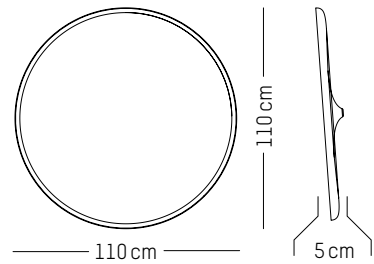

Extra large

-

Ø: 110 cm | 43.3 inch

D: 5,5 cm | 2.2 inch

Weight: 23 kg | 50.7 lb

PACKAGING :

Type: Carton box

L: 118 cm | 46.5 inch

W: 118 cm | 46.5 inch

H: 9,5 cm | 3.7 inch

Weight: 28 kg | 11 lb