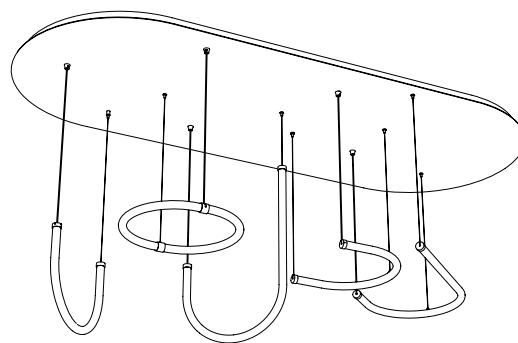

Weight: 15 kg | 33 lb

PACKAGING :

L: 86,7 cm | 34.1 inch

W: 115 cm | 45.3 inch

H: 58 cm | 26.8 inch

Weight: 17 kg | 37.5 lb

180cm

Quintuple pendant system