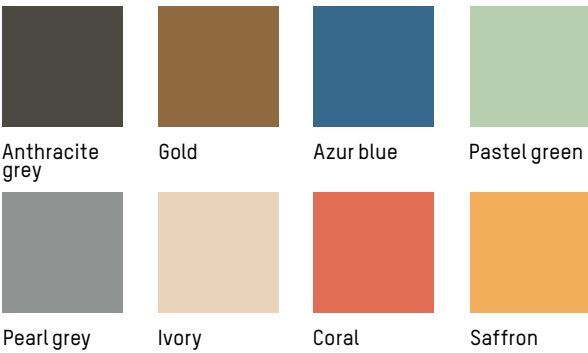

WEEK - END

STUDIO BRICHET ZIEGLER

2017

FOR CONTRACT PROJECT WITH MINIMUM QUANTITY

Chair, Bridge & Armchair

MATERIALS

Aluminium, matte grained Anti UV powder coating for outdoor use

COLOURS

Anthracite grey, Gold, Azur blue, Pastel green, Pearl grey, Ivory, Coral, Saffron

ORIGIN

China

TECHNICAL SPECIFICATIONS

Compliant with EN 581-1 ; EN581 -2 for Contract Use