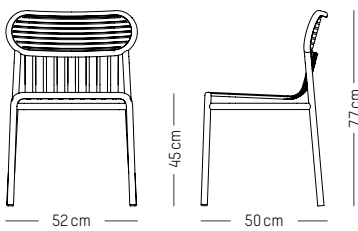

Chair

L: 52 cm | 20.5 inch
W: 50 cm | 19.7 inch
H: 77 cm | 30.3 inch
H1: 45 cm | 17.7 inch
Weight: 3 kg | 6.6 lb

PACKAGING (X2):

L: 60 cm | 23.6 inch
W: 53 cm | 20.9 inch
H: 98 cm | 38.6 inch
Weight: 8 kg | 17.7 lb

Stackable

Bridge

L: 57 cm | 22.4 inch
W: 50 cm | 19.7 inch
H: 77 cm | 30.3 inch
H1: 45 cm | 17.7 inch
Weight: 4 kg | 8.8 lb

PACKAGING (X2) :

L: 60 cm | 23.6 inch
W: 53 cm | 20.9 inch
H: 98 cm | 38.6 inch
Weight: 11,5 kg | 25.4 lb

Stackable

Armchair

L: 66 cm | 26 inch
L: 62 cm | 24.4 inch
H: 77 cm | 30.3 inch (back)
H: 40 cm | 15.7 inch (seat)
H: 62 cm | 24.4 inch (armrests)
Weight: 5kg | 11 lb

PACKAGING (X2) :

L: 70 cm | 27.6 inch
W: 70 cm | 27.6 inch
H: 83 cm | 32.7 inch
Weight : 15 kg | 33 lb

Stackable