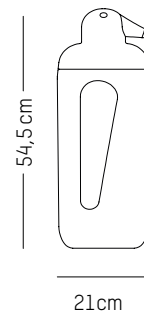

Grand pa ping

-

Ø: 21 cm | 8.3 inch
H: 54,5 cm | 21.3 inch
Weight: 4,5 kg | 9.9 lb

PACKAGING :

L: 30 cm | 11.8 inch
W: 30 cm | 11.8 inch
H: 60 cm | 23.6 inch
Weight: 5.5 kg | 13 lb

* While stocks last