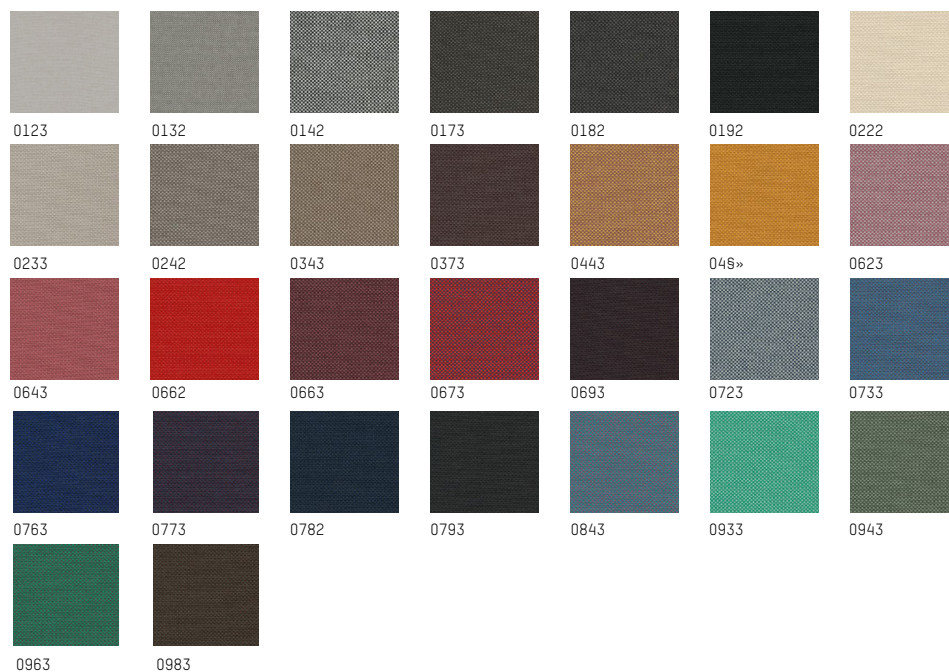

2C. GABRIEL - CRISP

MATERIAL: 93% New Zealand wool
/ 7% polyamide
Width: 140cm - 55in
Weight: 460g/ml - 16,230z/Lin.yd

DURABILITY: 200.000 Martindale
ENVIRONMENT: STANDARD 100 by OEKO-TEX®
/ EU Ecolabel
FIRE STANDARDS: BS EN 1021 1&2 Cigarette
and Match/ BS EN 1021-1 Cigarette
BS 7176 Medium hazard/ BS 5852 Crib 5
BS 5852 Crib 5 / Call 117