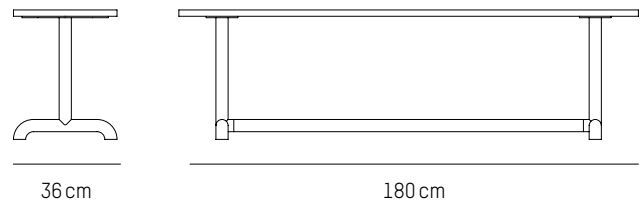

Bench 180 cm

-

L: 180 cm | 71 inch
W: 36 cm | 14.2 inch
H: 45 cm | 17.7 inch
Weight: 21 kg | 46.3 lb

PACKAGING :

- Carton box 1
L: 182 cm | 71.7 inch
W: 38 cm | 15 inch
H: 11 cm | 4.3 inch
Weight: 13 cm | 28.7 inch

- Carton box 2
L: 182 cm | 71.7 inch
W: 38 cm | 15 inch
H: 3 cm | 1.2 inch
Weight: 11 kg | 24.3 lb

Assembly