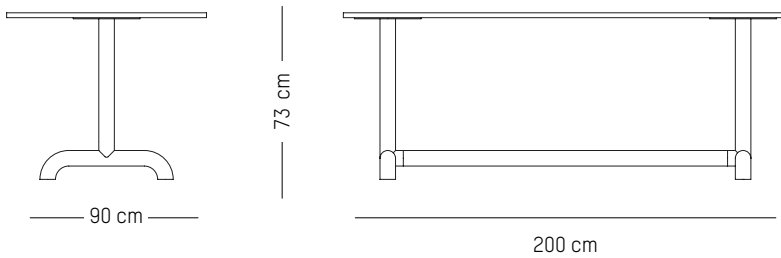

Rectangular dining table

-

L: 200 cm | 79 inch
W: 90 cm | 35 inch
H: 73 cm | 29 inch
Weight: 46 kg | 102 lb

PACKAGING :

- Carton box 1
L: 202 cm | 79.53 inch
W: 92 cm | 36.22 inch
H: 5 cm | 2 inch
Weight: 30 kg | 66.1 lb

- Carton box 2
L: 80 cm | 31.5 inch
W: 62 cm | 24.41 inch
H: 16 cm | 6.30 inch
Weight: 22kg | 48.5 lb

Assembly