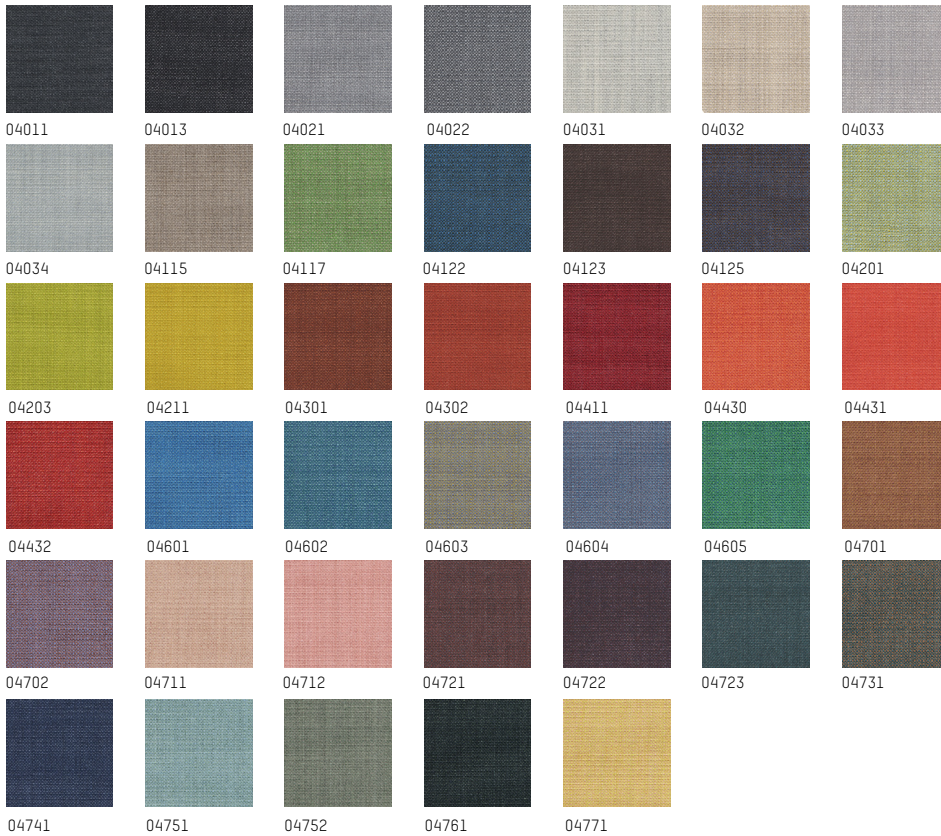

FABRICS' SELECTIONS

TO CREATE YOUR CUSTOM GRID, HOFF AND NUBILO SOFAS, ARMCHAIRS, STOOLS - FOR LILY, PLEASE REFER TO FABRICS WITH *

CATEGORY 2

CAMIRA - VITA | GABRIEL FAME + FAME HYBRIDE | GABRIEL - CRISP | KVADRAT - FIELD 2
GABRIEL FOCUS + FOCUS MELANGE

2C. GABRIEL - CRISP

MATERIAL: 93% New Zealand wool
/ 7% polyamide
Width: 140cm - 55in
Weight: 460g/ml - 16,230z/Lin.yd

DURABILITY: 200.000 Martindale
ENVIRONMENT: STANDARD 100 by OEKO-TEX®
/ EU Ecolabel
FIRE STANDARDS: BS EN 1021 1&2 Cigarette
and Match/ BS EN 1021-1 Cigarette
BS 7176 Medium hazard/ BS 5852 Crib 5
BS 5852 Crib 5 / Call 117