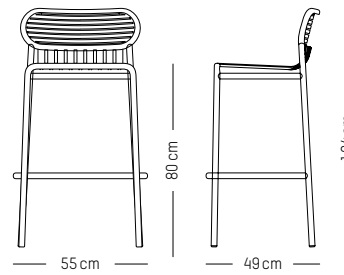

COLOURS

Anthracite grey, Gold, Azur blue, Pastel green, Pearl grey, Ivory, Coral, Saffron

ORIGIN

China

TECHNICAL SPECIFICATIONS

Compliant with EN 581-1 ; EN581 -2 for Contract Use

Bar stool

-
L: 49 cm | 19.3 inch
W: 55 cm | 19.3 inch
H: 104cm | 50.9 inch
H (seat): 80 cm | 32 inch
Weight: 5,6 kg | 12.3 lb