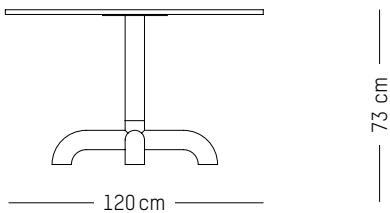

Round dining table

-

Ø: 120 cm | 47.2 inch
H: 73 cm | 29 inch
Weight: 33 kg | 72.5 lb

PACKAGING :

- Carton box 1
L: 122 cm | 48 inch
W: 122 cm | 48 inch
H: 30 cm | 11.8 inch
Weight: 20 kg | 44 lb

- Carton box 2
L: 60 cm | 23.6 inch
W: 60 cm | 23.6 inch
H: 25 cm | 9.8 inch
Weight: 18 kg | 39.7 lb

Assembly