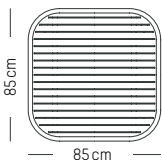

Pearl grey

Ivory

Coral

Saffron

Square table

-

L: 85 cm | 33.5 inch
W: 85 cm | 33.5 inch
H: 75 cm | 29.5 inch
Weight: 12 kg | 26.5 lb

PACKAGING :