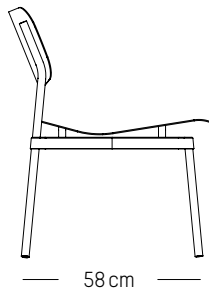

40 cm

Lounge armchair

-

L: 61cm | 24 inch

D: 58 cm | 23 inch

H: 71 cm | 28 inch

H (seat): 40 cm | 16 inch

Weight: 5,9 kg | 13 lb

PACKAGING :

L: 64 cm | 25.2 inch

W: 59 cm | 23.2 inch

H: 71 cm | 28 inch

Weight: 8 kg | 17.6 lb