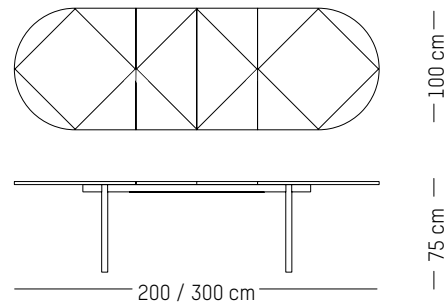

ORIGIN

Europe

TECHNICAL SPECIFICATIONS

Round

-

Ø: 120 cm | 47.2 inch
H: 75 cm | 29.5 inch
Weight: 32 kg | 70.5 lb

PACKAGING :

L: 150 cm | 59 inch
L: 150 cm | 59 inch
H: 15 cm | 6 inch
Weight: 55 kg | 121.3 lb