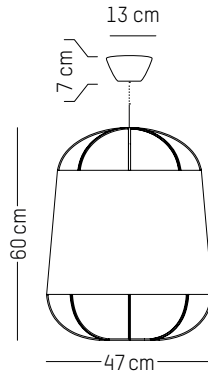

Floor lamp

-

L: 54 cm | 21.3 inch

W : 34 cm | 13.4 inch

H : 120 cm | 47.3 inch

Cable length : 200 cm | 79 inch

Weight: 2 kg | 4.4 lb

PACKAGING :

Grillo S

-

Ø: 23 cm | 9.1 inch
D: 10 cm | 3.9 inch
Cable length: 300 cm | 118 inch
Weight: 0,3 kg | 0.7 lb

PACKAGING :

Type: Carton box
L: 28 cm | 11 inch
W: 28 cm | 11 inch
H: 15 cm | 5.9 inch
Weight: 0,9 kg | 2 lb

-

Ø: 22 cm | 8.7 inch
H: 42 cm | 16.5 inch
Weight: 0,4 kg | 0.9 lb
Cable length: 250 cm | 99 inch or
on demand: 1000 cm | 394 inch

PACKAGING :

Type: Carton box
L: 27,5 cm | 10.8 inch
W: 27,5 cm | 10.8 inch
H: 48,5 cm | 19.1 inch
Weight: 1,3 kg | 2.9 lb

Medium

-

Ø: 47 cm | 18.5 inch
H: 60 cm | 23.6 inch
Weight: 0,8 kg | 1.8 lb
Cable length: 250 cm | 99 inch or
on demand: 1000 cm | 394 inch

PACKAGING :

Type: Carton box
L: 52,5 cm | 20.7 inch
W: 52,5 cm | 20.7 inch
H: 66,5 cm | 26.2 inch
Weight: 3,5 kg | 7.7 lb