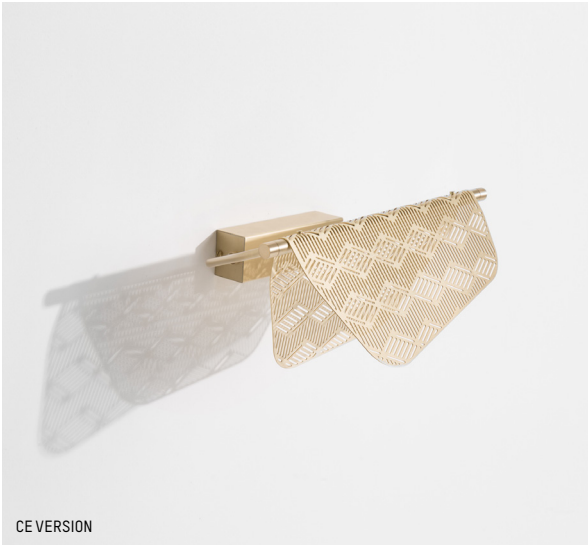

MEDITERRANEA

NOÉ DUCHAUFOUR-LAWRANCE

2016

Wall lamp

-

MATERIALS

Brushed or painted brass
Lighting system: integrated LED

COLORS

Brushed brass, White, Black

ORIGIN

France

TECHNICAL SPECIFICATIONS

LED input:
324 lumens

EUROPE

UK

Power

220-240 V 50-60HZ

Power

220-240 V 50-60 HZ

L: 34 cm | 13.4 inch
D: 20 cm | 7.9 inch
H: 15 cm | 5.9 inch
Weight: 1 kg | 2.2 lb

PACKAGING :

Type: Carton box
L: 42 cm | 16.5 inch
W: 32 cm | 12.6 inch
H: 24 cm | 9.5 inch
Weight: 2,1 kg | 4.6 lb

* While stocks last