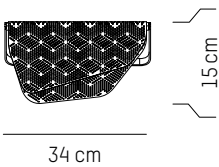

L: 34 cm | 13.4 inch
D: 20 cm | 7.9 inch
H: 15 cm | 5.9 inch
Weight: 1 kg | 2.2 lb

PACKAGING :

Type: Carton box
L: 42 cm | 16.5 inch
W: 32 cm | 12.6 inch
H: 24 cm | 9.5 inch
Weight: 2,1 kg | 4.6 lb

* While stocks last