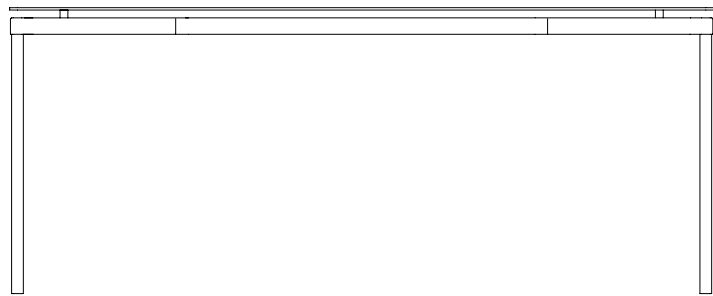

180 cm

Rectangular table

-

L: 180cm | 70.9 inch

W: 90 cm | 35.4 inch

H: 73 cm | 29 inch

Weight: 37,5 kg | 82.7 lb

PACKAGING :

L: 200 cm | 78.7 inch

W: 92 cm | 36.2 inch

H: 8 cm | 3.2 inch

Weight: 44 kg | 97 lb