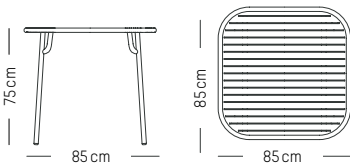

Glass green

Yellow

Square table

L: 85 cm | 33.9 inch
W: 85 cm | 33.5 inch
H: 75 cm | 29.5 inch
Weight: 12 kg | 26.5 lb

PACKAGING :

packaging tabletop
L: 86 cm | 33.9 inch
W: 86 cm | 33.9 inch
H: 5 cm | 2 inch
Weight: 10 kg | 22 lb