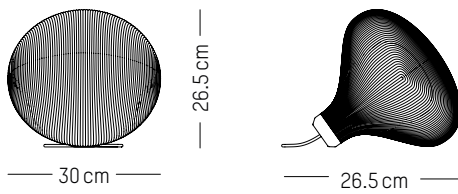

Ø: 30 cm | 11.8 inch
W: 26,5 cm | 10.4 inch
H: 26,5 cm | 10.4 inch
Cable length : 180 cm | 70.8 inch
Weight: 2 kg | 4.4 lb

PACKAGING :

W: 37 cm | 14.6 inch
H: 37,5 cm | 14.8 inch
Weight: 2,7 kg | 6 lb

VERTIGO