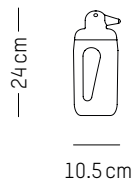

Europe

119

Baby ping

-

Ø: 10 cm | 3.9 inch
H: 13 cm | 5.1 inch
Weight: 0,3 kg | 0.7 lb

PACKAGING :

L: 17 cm | 6.7 inch
W: 17 cm | 6.7 inch
H: 22,5 cm | 8.9 inch
Weight: 0.5 kg | 1.1 lb

Mama ping