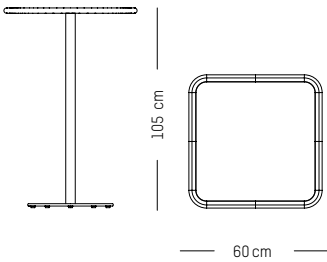

WEEK - END

STUDIO BRICHET ZIEGLER

2019

High table square

-

L: 60 cm | 27.5 inch
W: 60cm | 27.5 inch
H: 105 cm | 41.3 inch
Weight: 13 kg | 29 lb

PACKAGING :

L: 72 cm | 28.3 inch
W: 72 cm | 28.3 inch
H: 108 cm | 42.5 inch
Weight: 15 kg | 33 lb

Assembly

High tables

-

MATERIALS

Aluminium, matte grained Anti UV powder coating for outdoor use

COLORS

Black, White, Blue, Burgundy, Blush, Terracotta, Jade green, Glass green, Yellow

ORIGIN

China