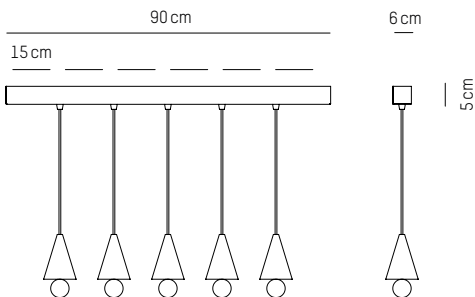

220-240V, 50-60Hz

Power

220-240V, 50-60Hz

Linear canopy

5 PCS XS CHERRY PENDANT

L: 90 cm | 35.4 inch
W: 6 cm | 2.4 inch
H: 5 cm | 1.9 inch
Weight: 3,9 kg | 8.6 lb

PACKAGING :

Type: Carton box
L: 91 cm | 35.6 inch
W: 17 cm | 6.6 inch
H: 27 cm | 10.6 inch