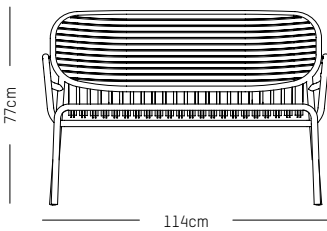

2 seater sofa

-

L: 113,5 cm | 44.5 inch

W: 64 cm | 24.2 inch

H: 78.5 cm | 31 inch (back)

H: 40 cm | 15.7 inch (seat)

Weight: 9 kg | 19.8 lb

PACKAGING :

L: 70 cm | 27.6 inch

W: 120 cm | 47.2 inch

H: 83 cm | 32.7 inch

Weight: 12 kg | 26.5 lb

Stackable

Sofa

-

MATERIALS

Aluminium, matte grained Anti UV powder coating for outdoor use

COLORS

Black, White, Blue, Burgundy, Blush, Terracotta, Jade green, Glass green, Yellow

ORIGIN

China

TECHNICAL SPECIFICATIONS

Compliant with EN 581-1 ; EN581 -2 for Contract Use