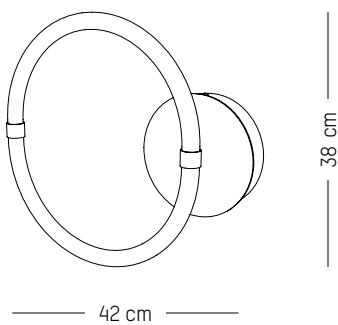

Weight: 15 kg | 33 lb

PACKAGING :

L: 86,7 cm | 34.1 inch

W: 115 cm | 45.3 inch

H: 58 cm | 26.8 inch

Weight: 17 kg | 37.5 lb

180cm

Quintuple pendant system

Wall Lamp 0

-

L: 42 cm | 16.5 inch

D: 7 cm | 2.8 inch

H: 38 cm | 14.9 inch

Weight: 1,4 kg | 3.1 lb

PACKAGING :

L: 46,7 cm | 18.4 inch