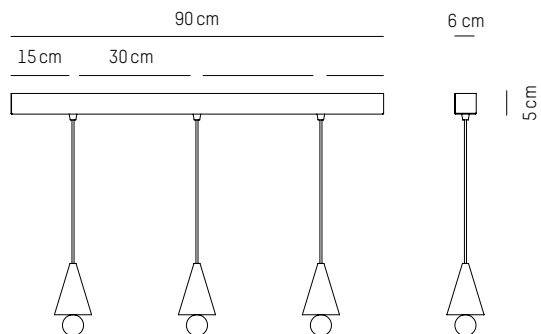

220-240V, 50-60Hz

Power

220-240V, 50-60Hz

Linear canopy

5 PCS XS CHERRY PENDANT

L: 90 cm | 35.4 inch
W: 6 cm | 2.4 inch
H: 5 cm | 1.9 inch
Weight: 3,9 kg | 8.6 lb

PACKAGING :

Type: Carton box
L: 91 cm | 35.6 inch
W: 17 cm | 6.6 inch
H: 27 cm | 10.6 inch