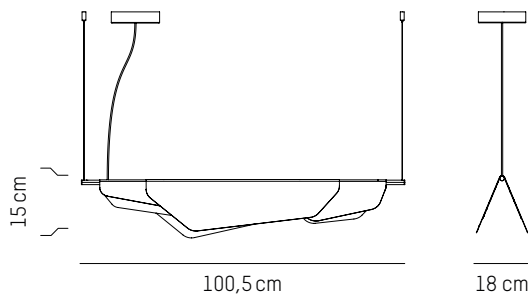

LED 24V - 9W
LED input: 936 lumens

LARGE

LED 24V - 1W
LED input: 1620 lumens

US

Power

110-120 V 60 HZ

Small

L: 100,5 cm | 39.6 inch
W: 18 cm | 7.1 inch
H: 15 cm | 5.9 inch
Cable length: 200 cm | 79 inch
Weight: 4 kg | 8.8 lb

PACKAGING :

L: 109 cm | 42.9 inch
W: 25 cm | 9.9 inch
H: 30 cm | 11.8 inch
Weight: 4,7 kg | 10.4 lb

* While stocks last

Large

L: 160 cm | 63 inch
W: 18 cm | 7.1 inch
H: 15 cm | 5.9 inch
Cable length: 200 cm | 79 inch
Weight: 6 kg | 13.2 lb