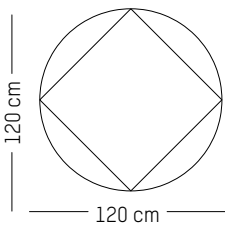

Round

-

Ø: 120 cm | 47.2 inch
H: 75 cm | 29.5 inch
Weight: 32 kg | 70.5 lb

PACKAGING :

L: 150 cm | 59 inch
L: 150 cm | 59 inch
H: 15 cm | 6 inch
Weight: 55 kg | 121.3 lb

Assembly

Extendable oval

-

L: 200/300 cm - 2 extensions of 50cm
28.5 inch - 2 extensions of 19.6 inch
W: 100 cm | 39.3 inch
H: 75 cm | 29.5 inch
Weight: 60kg | 132.2 lb

PACKAGING :

Type : Wood box
L: 215 cm | 85 inch
W: 110 cm | 43.3 inch
H: 15 cm | 6 inch
Weight: 95 kg | 209.5 lb

Assembly