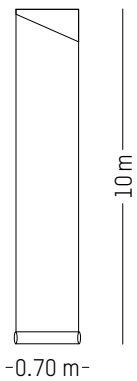

L: 1000 cm | 393.7 inch
W: 70 cm | 27.6 inch
Weight: 1 kg | 2.2 lb

PACKAGING :

Ø: 13,6 cm | 5.3 inch
H: 74 cm | 29.1 inch
Weight: 1.2 kg | 2.6 lb