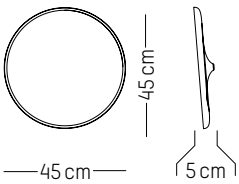

Small

-

Ø: 45 cm | 17.7 inch

D: 5 cm | 2 inch

Weight: 3.5 kg | 7.7 lb

PACKAGING :

Type: Carton box

L: 52 cm | 20.5 inch

W: 52 cm | 20.5 inch

H: 11 cm | 4.3 inch

Weight: 3 kg | 6.6 lb