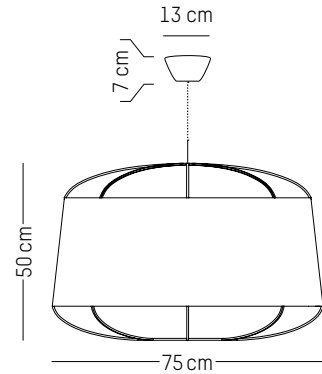

Grillo S

-

Ø: 23 cm | 9.1 inch
D: 10 cm | 3.9 inch
Cable length: 300 cm | 118 inch
Weight: 0,3 kg | 0.7 lb

PACKAGING :

Type: Carton box
L: 28 cm | 11 inch
W: 28 cm | 11 inch
H: 15 cm | 5.9 inch
Weight: 0,9 kg | 2 lb

-

Ø: 22 cm | 8.7 inch
H: 42 cm | 16.5 inch
Weight: 0,4 kg | 0.9 lb
Cable length: 250 cm | 99 inch or
on demand: 1000 cm | 394 inch

PACKAGING :

Type: Carton box
L: 27,5 cm | 10.8 inch
W: 27,5 cm | 10.8 inch
H: 48,5 cm | 19.1 inch
Weight: 1,3 kg | 2.9 lb

Medium

-

Ø: 47 cm | 18.5 inch
H: 60 cm | 23.6 inch
Weight: 0,8 kg | 1.8 lb
Cable length: 250 cm | 99 inch or
on demand: 1000 cm | 394 inch

PACKAGING :

Type: Carton box
L: 52,5 cm | 20.7 inch
W: 52,5 cm | 20.7 inch
H: 66,5 cm | 26.2 inch
Weight: 3,5 kg | 7.7 lb