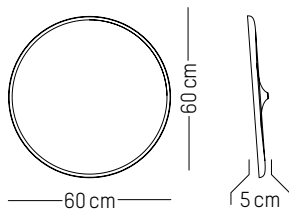

Large

-

Ø: 60 cm | 26.6 inch

D: 5 cm | 2 inch

Weight: 7 kg | 15.4 lb

PACKAGING :

Type: Carton box

L: 68 cm | 26.7 inch

W: 68 cm | 26.7 inch

H: 11 cm | 4.3 inch

Weight: 8,8 kg | 19.4 lb