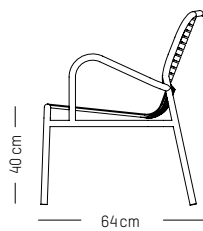

2 seater sofa

-

L: 113,5 cm | 44.5 inch

W: 64 cm | 24.2 inch

H: 78.5 cm | 31 inch (back)

H: 40 cm | 15.7 inch (seat)

Weight: 9 kg | 19.8 lb

PACKAGING :

L: 70 cm | 27.6 inch

W: 120 cm | 47.2 inch

H: 83 cm | 32.7 inch

Weight: 12 kg | 26.5 lb

Stackable

Sofa

-

MATERIALS

Aluminium, matte grained Anti UV powder coating for outdoor use

COLORS

Black, White, Blue, Burgundy, Blush, Terracotta, Jade green, Glass green, Yellow

ORIGIN

China

TECHNICAL SPECIFICATIONS

Compliant with EN 581-1 ; EN581 -2 for Contract Use