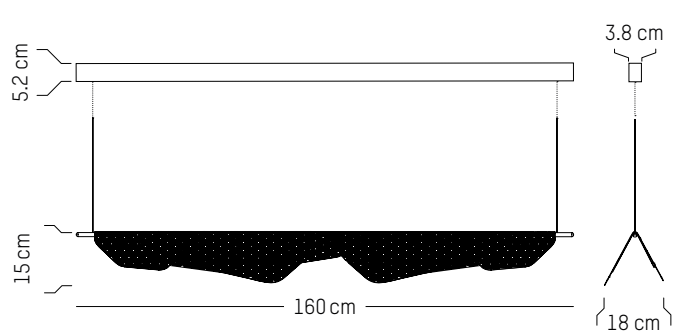

Large

-

L: 160 cm | 63 inch
W: 18 cm | 7.1 inch
H: 15 cm | 5.9 inch
Cable length: 200 cm | 79 inch
Weight: 6 kg | 13.2 lb

PACKAGING :

L: 167 cm | 65.7 inch
W: 25 cm | 9.9 inch
H: 30 cm | 11.8 inch
Weight: 7 kg | 15.4 lb