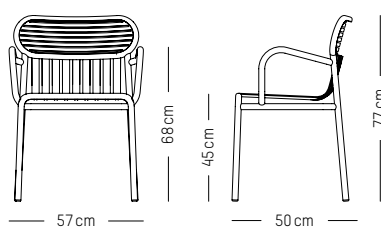

Chair

L: 52 cm | 20.5 inch
W: 50 cm | 19.7 inch
H: 77 cm | 30.3 inch
H1: 45 cm | 17.7 inch
Weight: 3 kg | 6.6 lb

PACKAGING (X2):

L: 60 cm | 23.6 inch
W: 53 cm | 20.9 inch
H: 98 cm | 38.6 inch
Weight: 8 kg | 17.7 lb