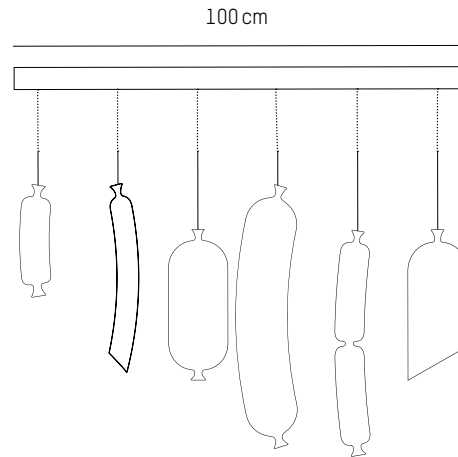

220-240 V 50-60HZ

Power

220-240 V 50-60 HZ

35

Set of 5

Ø: 18 cm | 7.1 inch
H: 38 cm | 15 inch
Cable length : 175 cm | 69 inch
Weight: 1,2 kg | 2.7 lb

PACKAGING :

L: 50 cm | 19.7 inch
W: 45 cm | 17.7 inch
H: 12 cm | 4.7 inch
Weight: 1,9 kg | 4.2 lb