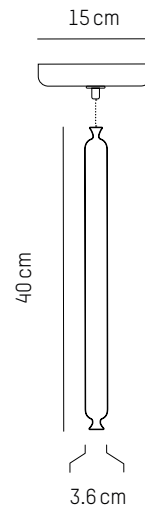

Gendarme

Ø: 3,6 cm | 1.4 inch
H: 40 cm | 15.9 inch
Cable: 175 cm | 69 in
Weight: 0,6 kg | 1.3 lb

PACKAGING :

L: 49 cm | 19.3 inch
W: 20 cm | 7.9 inch
H: 18 cm | 7.1 inch
Weight: 1,1 kg | 2.4 lb