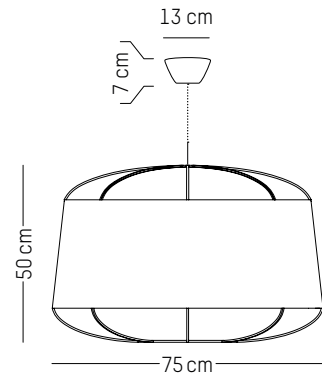

Grillo S

-

Ø: 23 cm | 9.1 inch
D: 10 cm | 3.9 inch
Cable length: 300 cm | 118 inch
Weight: 0,3 kg | 0.7 lb

PACKAGING :

Type: Carton box
L: 28 cm | 11 inch
W: 28 cm | 11 inch
H: 15 cm | 5.9 inch
Weight: 0,9 kg | 2 lb

-

Ø: 22 cm | 8.7 inch
H: 42 cm | 16.5 inch
Weight: 0,4 kg | 0.9 lb
Cable length: 250 cm | 99 inch or
on demand: 1000 cm | 394 inch

PACKAGING :

Type: Carton box
L: 27,5 cm | 10.8 inch
W: 27,5 cm | 10.8 inch
H: 48,5 cm | 19.1 inch
Weight: 1,3 kg | 2.9 lb

Medium

-

Ø: 47 cm | 18.5 inch
H: 60 cm | 23.6 inch
Weight: 0,8 kg | 1.8 lb
Cable length: 250 cm | 99 inch or
on demand: 1000 cm | 394 inch

PACKAGING :

Type: Carton box
L: 52,5 cm | 20.7 inch
W: 52,5 cm | 20.7 inch
H: 66,5 cm | 26.2 inch
Weight: 3,5 kg | 7.7 lb