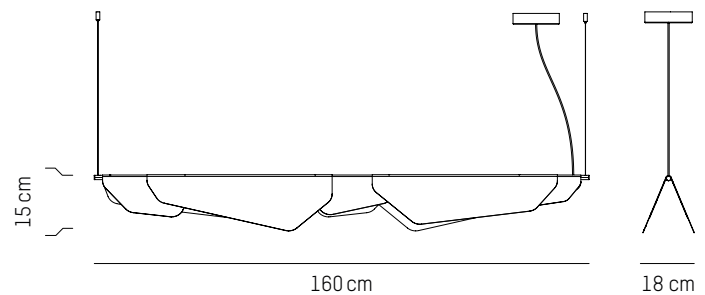

Large

L: 160 cm | 63 inch
W: 18 cm | 7.1 inch
H: 15 cm | 5.9 inch
Cable length: 200 cm | 79 inch
Weight: 6 kg | 13.2 lb

PACKAGING :

L: 167 cm | 65.7 inch
W: 25 cm | 9.9 inch
H: 30 cm | 11.8 inch
Weight: 7 kg | 15.4 lb