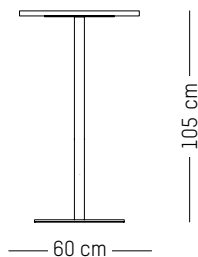

Round high

-

Ø: 60 cm | 23.6 inch
H: 105 cm | 41.34 inch
Weight: 20,6 kg | 45.4 lb

PACKAGING :

L: 110 cm | 43,3 inch
L: 65 cm | 25,6 inch
H: 7 cm | 2.8 inch
Weight: 22 kg | 48.5 lb

Assembly