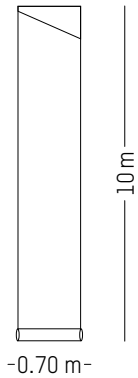

L: 1000 cm | 393.7 inch
W: 70 cm | 27.6 inch
Weight: 1 kg | 2.2 lb

PACKAGING :

Ø: 13,6 cm | 5.3 inch
H: 74 cm | 29.1 inch
Weight: 1.2 kg | 2.6 lb

Wallpaper

-

MATERIALS

Non-woven wallpaper 1476/M2

COLORS

Cream, Ink

ORIGIN

France

TECHNICAL SPECIFICATIONS

CERTIFICATION EUROCLASS B-S1,D0

Apply Paste to the wall

Dry peelable

Light-proof

Washable