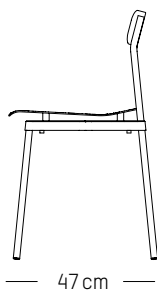

47 cm

78 cm

Chair

-

L: 45 cm | 18.5 inch

D: 47 cm | 18.5 inch

H: 78 cm | 30.7 inch

H (seat): 45 cm | 18.5 inch

Weight: 3,3 kg | 7.3 lb

PACKAGING (X2) :

L: 49 cm | 19.3 inch

W: 49 cm | 19.3 inch

H: 79 cm | 31.1 inch

Weight: 9,6 kg | 21.2 lb