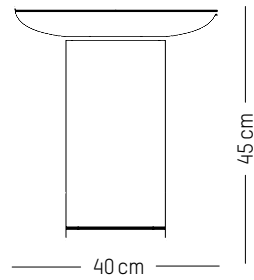

Small

-

D: 40 cm | 15.7 inch
H: 45 cm | 17.5 lb
Weight: 8 kg | 17.6 lb

PACKAGING :

Type: Carton box
L: 52 cm | 20.5 inch
W: 52 cm | 20.5 inch
H: 50 cm | 19.7 inch
Weight: 10 kg | 22 lb