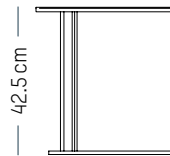

42,5 cm

— 40 cm —