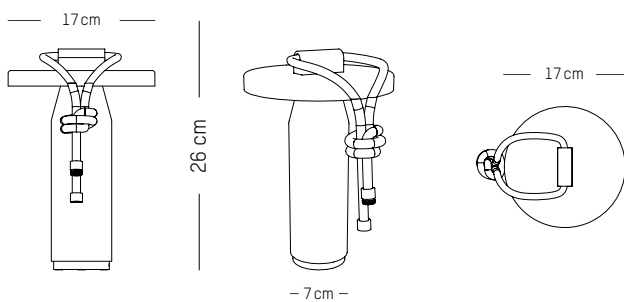

Natural

Sienna

Olive green

Emerald green

Small

Ø TOP: 17 cm | 6.7 inch
Ø BOTTOM: 7 cm | 2.8 inch
H: 26 cm | 10.1 inch
Weight: 1,3 kg | 2.9 lb

PACKAGING (pack cash and carry)

L: 18 cm | 7.1 inch
W: 18 cm | 7.1 inch
H: 29 cm | 11.4 inch
Weight: 2 kg | 4.4 lb