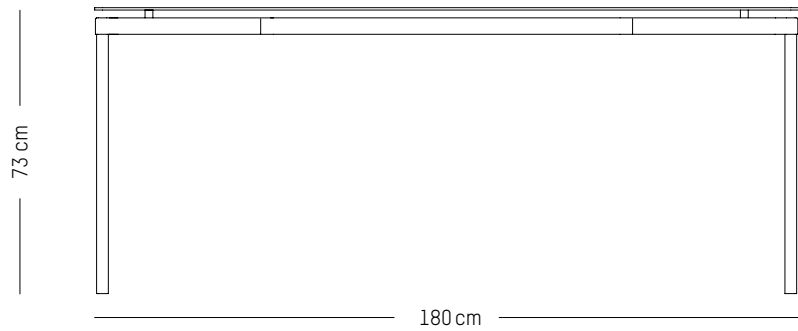

Rectangular table

-

L: 180cm | 70.9 inch

W: 90 cm | 35.4 inch

H: 73 cm | 29 inch

Weight: 37,5 kg | 82.7 lb

PACKAGING :

L: 200 cm | 78.7 inch

W: 92 cm | 36.2 inch

H: 8 cm | 3.2 inch

Weight: 44 kg | 97 lb