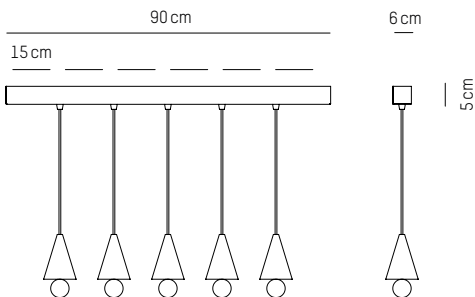

220-240V, 50-60Hz

Power

220-240V, 50-60Hz

Linear canopy

5 PCS XS CHERRY PENDANT

L: 90 cm | 35.4 inch
W: 6 cm | 2.4 inch
H: 5 cm | 1.9 inch
Weight: 3,9 kg | 8.6 lb

PACKAGING :

Type: Carton box
L: 91 cm | 35.8 inch
W: 17 cm | 6.6 inch
H: 27 cm | 10.6 inch