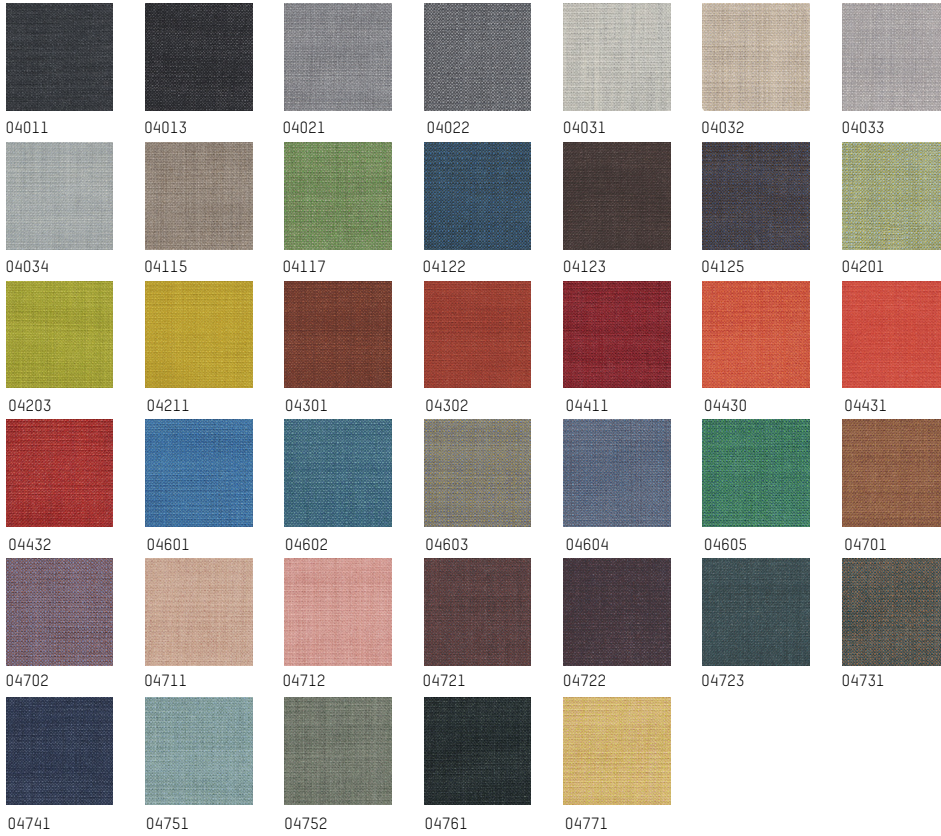

2C. GABRIEL - CRISP

MATERIAL: 93% New Zealand wool
/ 7% polyamide
Width: 140cm - 55in
Weight: 460g/ml - 16,230z/Lin.yd

DURABILITY: 200.000 Martindale
ENVIRONMENT: STANDARD 100 by OEKO-TEX®
/ EU Ecolabel