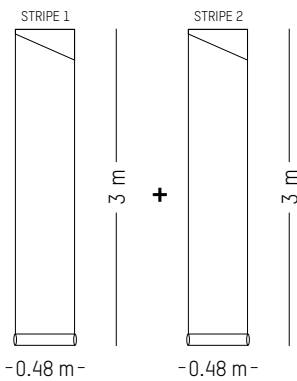

France

TECHNICAL SPECIFICATIONS

 Apply Paste to the wall

 Dry peelable

 Light-proof

 Washable

Ø: 300 cm | 118.1 inch
W: 48cm | 18.9 inch
Weight: 0,3 kg | 0.6 lb

PACKAGING :