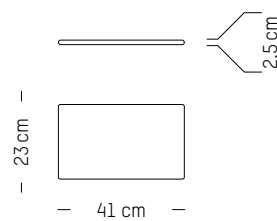

Suitable for outdoor use

Seat cushion

-

L: 41 cm | 16.1 inch
W: 34 cm | 13.4 inch
H: 2,5 cm | 1 inch
Weight: 0,5 kg | 1.1 lb

PACKAGING :

L: 45 cm | 17.7 inch
W: 45 cm | 17.7 inch
H: 5 cm | 2 inch
Weight: 1 kg | 2.2 lb