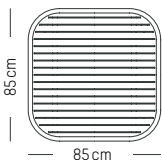

Square table

-

L: 85 cm | 33.5 inch
W: 85 cm | 33.5 inch
H: 75 cm | 29.5 inch
Weight: 12 kg | 26.5 lb

PACKAGING :

packaging tabletop
L: 86 cm | 33.9 inch
W: 86 cm | 33.9 inch
H: 5 cm | 2 inch
Weight: 10 kg | 22 lb

packaging legs (x2)
L: 19 cm | 7.5 inch
W: 19 cm | 7.5 inch
H: 80 cm | 31.5 inch
Weight: 4 kg | 8.9 lb

Assembly