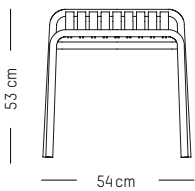

Azur blue

Pastel green

Pearl grey

Ivory

Coral

Saffron

Stool

L: 53,3 cm | 21 inch
W: 58 cm | 22.8 inch
H: 53 cm | 20.9 inch
H (seat): 45 cm | 18 inch
Weight: 3 kg | 6.6 lb