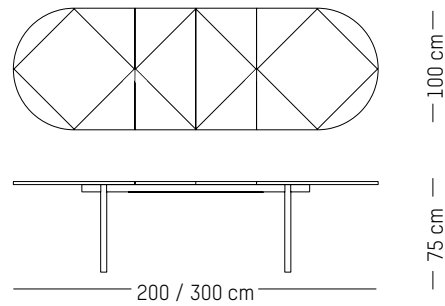

ORIGIN

Europe

TECHNICAL SPECIFICATIONS

Round

-

Ø: 120 cm | 47.2 inch
H: 75 cm | 29.5 inch
Weight: 32 kg | 70.5 lb

PACKAGING :

L: 150 cm | 59 inch
L: 150 cm | 59 inch
H: 15 cm | 6 inch
Weight: 55 kg | 121.3 lb