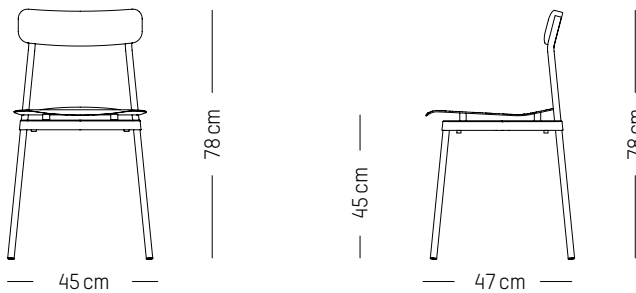

Chair

-

L: 45 cm | 18.5 inch
D: 47 cm | 18.5 inch
H: 78 cm | 30.7 inch
H (seat): 45 cm | 18.5 inch
Weight: 4,8 kg | 10.6 lb

PACKAGING :

L: 50 cm | 19.7 inch
W: 47 cm | 18.5 inch
H: 79 cm | 31.1 inch
Weight: 7 kg | 15.4 lb