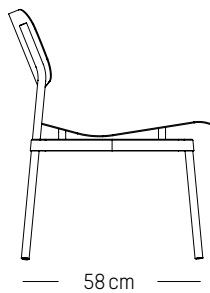

Lounge armchair

L: 61cm | 24 inch
D: 58 cm | 23 inch
H: 71 cm | 28 inch
H (seat): 40 cm | 16 inch
Weight: 7,9 kg | 17.4 lb

PACKAGING :

L: 64 cm | 25.2 inch
W: 59 cm | 23.2 inch
H: 71 cm | 28 inch
Weight: 11 kg | 24.3 lb