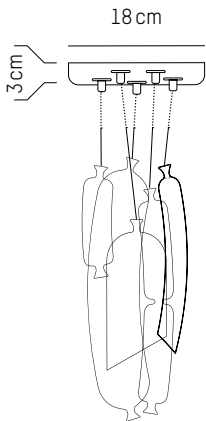

Set of 5

Ø: 18 cm | 7.1 inch
H: 38 cm | 15 inch
Cable length : 175 cm | 69 inch
Weight: 1,2 kg | 2.7 lb

PACKAGING :

L: 50 cm | 19.7 inch
W: 45 cm | 17.7 inch
H: 12 cm | 4.7 inch
Weight: 1,9 kg | 4.2 lb