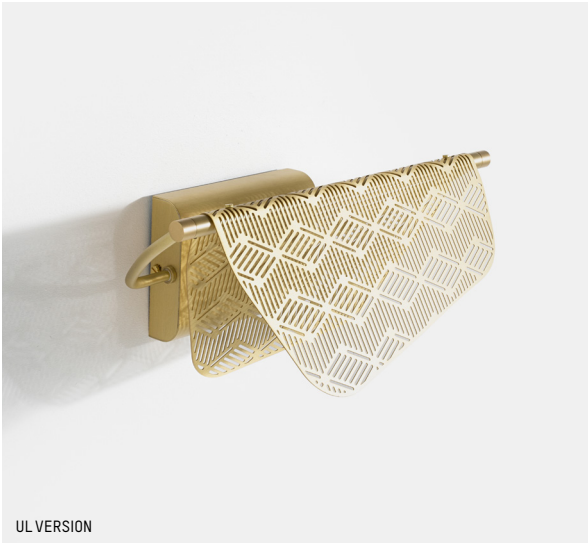

MEDITERRANEA

NOÉ DUCHAUFOUR-LAWRANCE

2016

UL VERSION

Wall lamp

-

MATERIALS

Brushed or painted brass

Lighting system: integrated LED

COLORS

Brushed brass, White, Black

ORIGIN

France

TECHNICAL SPECIFICATIONS

LED input:
324 lumens

US

Power

110-120 V 60 HZ