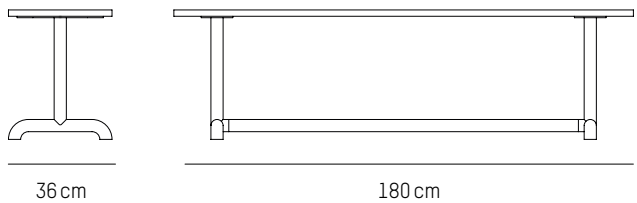

Bench 180 cm

-

L: 180 cm | 71 inch
W: 36 cm | 14.2 inch
H: 45 cm | 17.7 inch
Weight: 21 kg | 46.3 lb

PACKAGING :

- Carton box 1
L: 182 cm | 71.7 inch
W: 38 cm | 15 inch
H: 11 cm | 4.3 inch
Weight: 13 kg | 28.7 inch

- Carton box 2
L: 182 cm | 71.7 inch
W: 38 cm | 15 inch
H: 3 cm | 1.2 inch
Weight: 11 kg | 24.3 lb

Assembly