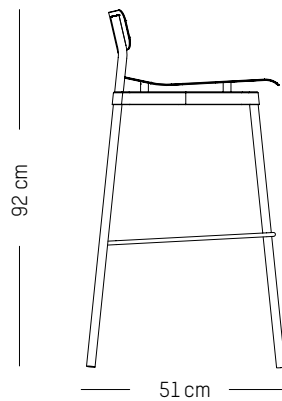

High stool

-

L: 51cm | 20 inch

D: 51 cm | 20 inch

H: 92 cm | 36 inch

H (seat): 75 cm | 29.5 inch

Weight: 4,5 kg | 9.9 lb

PACKAGING :

L: 53 cm | 20.87 inch

W: 53 cm | 20.87 inch

H: 93 cm | 36. inch

Weight: 6,5 kg | 14.3 lb

High stool

-

L: 49cm | 19.3 inch

D: 49 cm | 19.3 inch

H: 81 cm | 31.9 inch

H (seat): 65 cm | 25.6 inch

Weight: 4,1 kg | 9.1 lb

PACKAGING :

L: 53 cm | 20.9 inch

W: 53 cm | 20.9 inch

H: 83 cm | 32.7 inch

Weight : 4.1 kg | 9.1 lb