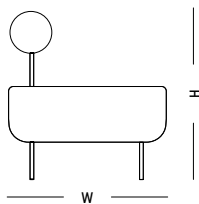

TECHNICAL SPECIFICATIONS

DRY CLEAN

Medium Armchair

L: 68 cm | 26.8 inch
 W: 68 cm | 26.8 inch
 H: 72.5 cm | 28.5 inch
 H1: 40 cm | 15.8 inch
 Weight : 17 kg | 37.5 lb

PACKAGING :

Type: Wood box
 L: 53cm | 20.9 inch
 W: 71cm | 27.9 inch
 H: 43 cm | 16.9 inch
 Weight: 24 kg | 12.6 lb