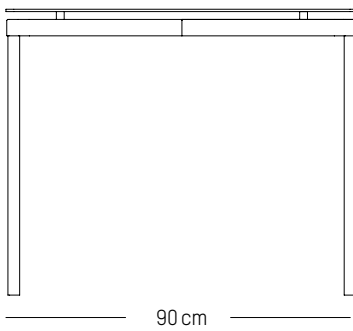

Rectangular table

-

L: 180cm | 70.9 inch

W: 90 cm | 35.4 inch

H: 73 cm | 29 inch

Weight: 37,5 kg | 82.7 lb

PACKAGING :

L: 200 cm | 78.7 inch

W: 92 cm | 36.2 inch

H: 8 cm | 3.2 inch

Weight: 44 kg | 97 lb