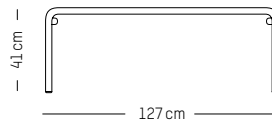

Coffee table

-

W: 60 cm | 23.6 inch

L: 69 cm | 27.2 inch

H: 32 cm | 12.6 inch

Weight: 4 kg | 8.8 lb

PACKAGING :

L: 72 cm | 28.3 inch

W: 72 cm | 28.3 inch

H: 35 cm | 13.8 inch

Weight : 5 kg | 11 lb

Long coffee table

-

W: 127 cm | 50 inch

L: 51 cm | 20 inch

H: 41 cm | 16.1 inch

Weight: 5 kg | 11 lb

PACKAGING :

L: 130 cm | 51.2 inch

W: 58 cm | 22.8 inch

H: 45 cm | 17.7 inch

Weight: 6 kg | 13.6 lb