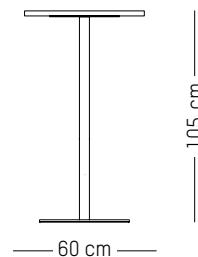

Square high

-

L: 60 cm | 23.6 inch
W: 60 cm | 23.6 inch
H: 105 cm | 41.34 inch
Weight: 22,5 kg | 49.6 lb

PACKAGING :

L: 110 cm | 43,3 inch
L: 65 cm | 25,6 inch
H: 7 cm | 2.8 inch
Weight: 24 kg | 53 lb

Assembly