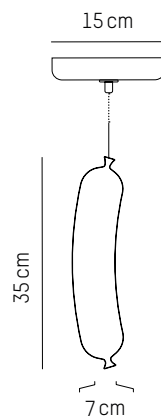

Floor lamp

-

L: 54 cm | 21.3 inch

W : 34 cm | 13.4 inch

H : 120 cm | 47.3 inch

Cable length : 200 cm | 79 inch

Weight: 2 kg | 4.4 lb

PACKAGING :

220-240 V 50-60HZ

Power

220-240 V 50-60 HZ

Diot

Ø: 4,2 cm | 1.7 inch
H: 15 cm | 5.1 inch
Cable: 175 cm | 69 in
Weight: 0,5 kg | 1.1 lb

PACKAGING :

L: 49 cm | 19.3 inch
W: 20 cm | 7.9 inch
H: 18 cm | 7.1 inch
Weight: 1,1 kg | 2.4 lb

Strasbourg

Ø: 3,6 cm | 1.4 inch
H: 25 cm | 9.8 inch
Cable: 175 cm | 69 in
Weight: 0,6 kg | 1.3 lb

PACKAGING :

L: 49 cm | 19.3 inch
W: 20 cm | 7.9 inch
H: 18 cm | 7.1 inch
Weight: 1,1 kg | 2.4 lb

Morteau

Ø: 7 cm | 2.8 inch
H: 35 cm | 13.8 inch
Cable: 175 cm | 69 in
Weight: 0,9 kg | 2 lb

L: 49 cm | 19.3 inch
W: 20 cm | 7.9 inch
H: 18 cm | 7.1 inch
Weight: 1,1 kg | 2.4 lb

Toulouse

Ø: 4,2 cm | 1.7 inch
H: 30 cm | 11.8 inch
Cable: 175 cm | 69 in
Weight: 0,6 kg | 1.3 lb

PACKAGING :

L: 49 cm | 19.3 inch
W: 20 cm | 7.9 inch
H: 18 cm | 7.1 inch
Weight: 1,1 kg | 2.4 lb