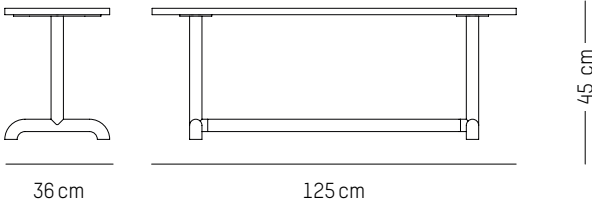

COLORS

Grey-brown, Red-brown

ORIGIN

Europe

Bench 125 cm

-

L: 125 cm | 49.2 inch
W: 36 cm | 14.2 inch
H: 45 cm | 17.7 inch
Weight: 15 kg | 33 lb

PACKAGING :