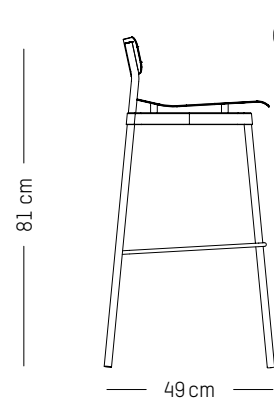

High stool

-

L: 51cm | 20 inch

D: 51 cm | 20 inch

H: 92 cm | 36 inch

H (seat): 75 cm | 29.5 inch

Weight: 4,5 kg | 9.9 lb

PACKAGING :

L: 53 cm | 20.87 inch

W: 53 cm | 20.87 inch

H: 93 cm | 36. inch

Weight: 6,5 kg | 14.3 lb

High stool

-

L: 49cm | 19.3 inch

D: 49 cm | 19.3 inch

H: 81 cm | 31.9 inch

H (seat): 65 cm | 25.6 inch

Weight: 4,1 kg | 9.1 lb

PACKAGING :

L: 53 cm | 20.9 inch

W: 53 cm | 20.9 inch

H: 83 cm | 32.7 inch

Weight : 4.1 kg | 9.1 lb