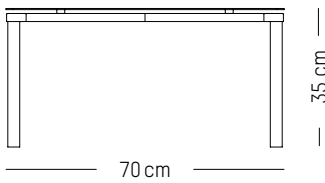

H: 73 cm | 29 inch

Weight: 14,5 kg | 32 lb

PACKAGING :

L: 90 cm | 35.4 inch

W: 72 cm | 28.4 inch

H: 8 cm | 3.2 inch

Weight: 18 kg | 39.7 lb

FROMME

-

L: 180cm | 70.9 inch

W: 90 cm | 35.4 inch

H: 73 cm | 29 inch

Weight: 37,5 kg | 82.7 lb

PACKAGING :

L: 200 cm | 78.7 inch

W: 92 cm | 36.2 inch

Blue

Coral

48

Coffee table

-

L: 70cm | 28 inch

W: 70 cm | 28 inch

H: 35 cm | 13.8 inch