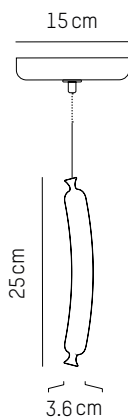

Medium

-

Ø: 47 cm | 18.5 inch
H: 60 cm | 23.6 inch
Weight: 0,8 kg | 1.8 lb
Cable length: 250 cm | 99 inch or
on demand: 1000 cm | 394 inch

PACKAGING :

Type: Carton box
L: 52,5 cm | 20.7 inch
W: 52,5 cm | 20.7 inch
H: 66,5 cm | 26.2 inch
Weight: 3,5 kg | 7.7 lb

220-240 V 50-60HZ

Power

220-240 V 50-60 HZ

Diot

Ø: 4,2 cm | 1.7 inch
H: 15 cm | 5.1 inch
Cable: 175 cm | 69 in
Weight: 0,5 kg | 1.1 lb

PACKAGING :

L: 49 cm | 19.3 inch
W: 20 cm | 7.9 inch
H: 18 cm | 7.1 inch
Weight: 1,1 kg | 2.4 lb

Strasbourg

Ø: 3,6 cm | 1.4 inch
H: 25 cm | 9.8 inch
Cable: 175 cm | 69 in
Weight: 0,6 kg | 1.3 lb

PACKAGING :

L: 49 cm | 19.3 inch
W: 20 cm | 7.9 inch
H: 18 cm | 7.1 inch
Weight: 1,1 kg | 2.4 lb

Morteau

Ø: 7 cm | 2.8 inch
H: 35 cm | 13.8 inch
Cable: 175 cm | 69 in
Weight: 0,9 kg | 2 lb

L: 49 cm | 19.3 inch
W: 20 cm | 7.9 inch
H: 18 cm | 7.1 inch
Weight: 1,1 kg | 2.4 lb

Toulouse

Ø: 4,2 cm | 1.7 inch
H: 30 cm | 11.8 inch
Cable: 175 cm | 69 in
Weight: 0,6 kg | 1.3 lb

PACKAGING :

L: 49 cm | 19.3 inch
W: 20 cm | 7.9 inch
H: 18 cm | 7.1 inch
Weight: 1,1 kg | 2.4 lb