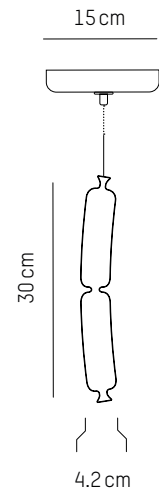

220-240 V 50-60HZ

Power

220-240 V 50-60 HZ

Diot

Ø: 4,2 cm | 1.7 inch
H: 15 cm | 5.1 inch
Cable: 175 cm | 69 in
Weight: 0,5 kg | 1.1 lb

PACKAGING :

L: 49 cm | 19.3 inch
W: 20 cm | 7.9 inch
H: 18 cm | 7.1 inch
Weight: 1,1 kg | 2.4 lb

Strasbourg

Ø: 3,6 cm | 1.4 inch
H: 25 cm | 9.8 inch
Cable: 175 cm | 69 in
Weight: 0,6 kg | 1.3 lb

PACKAGING :

L: 49 cm | 19.3 inch
W: 20 cm | 7.9 inch
H: 18 cm | 7.1 inch
Weight: 1,1 kg | 2.4 lb

Morteau

Ø: 7 cm | 2.8 inch
H: 35 cm | 13.8 inch
Cable: 175 cm | 69 in
Weight: 0,9 kg | 2 lb

PACKAGING :

L: 49 cm | 19.3 inch
W: 20 cm | 7.9 inch
H: 18 cm | 7.1 inch
Weight: 1,1 kg | 2.4 lb

Gendarme

Ø: 3,6 cm | 1.4 inch
H: 40 cm | 15.9 inch
Cable: 175 cm | 69 in
Weight: 0,6 kg | 1.3 lb

PACKAGING :

L: 49 cm | 19.3 inch
W: 20 cm | 7.9 inch
H: 18 cm | 7.1 inch
Weight: 1,1 kg | 2.4 lb

Toulouse

Ø: 4,2 cm | 1.7 inch
H: 30 cm | 11.8 inch
Cable: 175 cm | 69 in
Weight: 0,6 kg | 1.3 lb

PACKAGING :

L: 49 cm | 19.3 inch
W: 20 cm | 7.9 inch
H: 18 cm | 7.1 inch
Weight: 1,1 kg | 2.4 lb