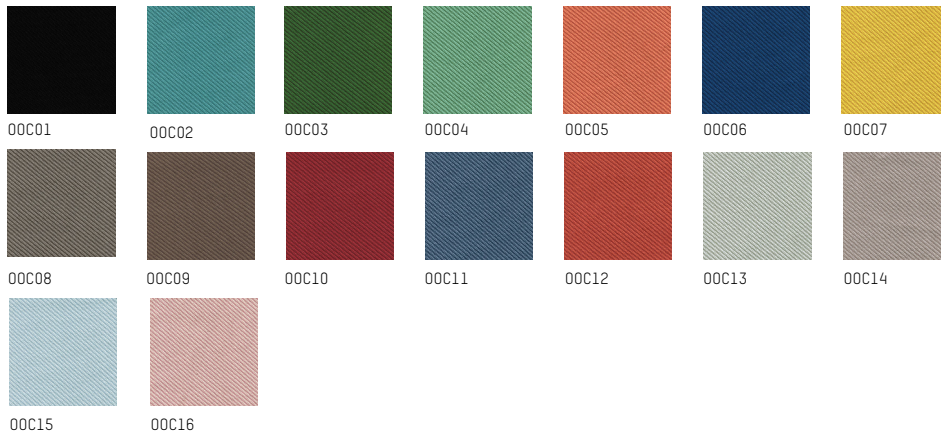

FABRICS' SELECTIONS

TO CREATE YOUR CUSTOM GRID, HOFF AND NUBILO SOFAS, ARMCHAIRS, STOOLS - FOR LILY, PLEASE REFER TO FABRICS WITH *

CATEGORY 3

CAMIRA - OCEANIC | GABRIEL - SAVOY | KVADRAT - CLAY - SAHCO | KVADRAT
- STEELCUT 2 | KVADRAT - STEELCUT TRIO 3 | KVADRAT - GALAXY | KVADRAT- ENCIRCLE

3A. CAMIRA - OCEANIC

MATERIAL: 100% post-consumer recycled polyester, including 50% SEAQUAL yarn.
Width : 140cm - 55in
Weight : 497g/ml - 17,530z/Lin.yd

DURABILITY: 135.000 Martindale

ENVIRONMENT: S EKO-TEX® Standard 100 / Certified to Indoor Advantage™ «Gold» / Made from 100% post-consumer recycled polyester / Non metallic dyestuffs.

FIRE STANDARDS: EN 1021 - 1 (cigarette) / EN 1021 - 2 (match) / BS 7176 Low Hazard / BS 5852 Ignition Source 5 with EnviroFlam5 / BS 7176 Medium Hazard with EnviroFlam5