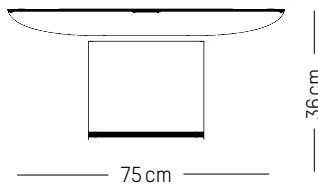

H: 11 cm | 4.3 inch

Weight: 8,8 kg | 19.4 lb

Extra large

-

Ø: 110 cm | 43.3 inch

D: 5,5 cm | 2.2 inch

Weight: 23 kg | 50.7 lb

PACKAGING :

Large

-

D: 75 cm | 29.5 inch
H: 36 cm | 14.2 inch
Weight: 19 kg | 41.9 lb

PACKAGING :

Type: Carton box
L: 86 cm | 33.9 inch
W: 86 cm | 33.9 inch
H: 39 cm | 15.3 inch
Weight: 24 kg | 9.5 lb

Extra large

-

D: 110 cm | 43.3 inch
H: 24 cm | 9.4 inch
Weight: 45 kg | 99.2 lb