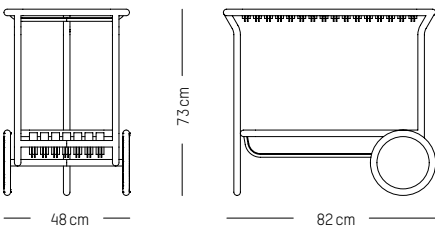

PACKAGING :

L: 53 cm | 20.9 inch
W: 58 cm | 22.8 inch
H: 110 cm | 43.3 inch
Weight: 8 kg | 17.7 lb

WEEK-END

STUDIO BRICHET ZIEGLER

2019

Trolley

MATERIALS

Aluminium, matte grained Anti UV powder coating for outdoor use