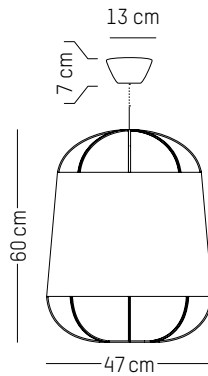

Floor lamp

-

L: 54 cm | 21.3 inch

W : 34 cm | 13.4 inch

H : 120 cm | 47.3 inch

Cable length : 200 cm | 79 inch

Weight: 2 kg | 4.4 lb

PACKAGING :

Grillo S

-

Ø: 23 cm | 9.1 inch
D: 10 cm | 3.9 inch
Cable length: 300 cm | 118 inch
Weight: 0,3 kg | 0.7 lb

PACKAGING :

Type: Carton box
L: 28 cm | 11 inch
W: 28 cm | 11 inch
H: 15 cm | 5.9 inch
Weight: 0,9 kg | 2 lb

-

Ø: 22 cm | 8.7 inch
H: 42 cm | 16.5 inch
Weight: 0,4 kg | 0.9 lb
Cable length: 250 cm | 99 inch or
on demand: 1000 cm | 394 inch

PACKAGING :

Type: Carton box
L: 27,5 cm | 10.8 inch
W: 27,5 cm | 10.8 inch
H: 48,5 cm | 19.1 inch
Weight: 1,3 kg | 2.9 lb

Medium

-

Ø: 47 cm | 18.5 inch
H: 60 cm | 23.6 inch
Weight: 0,8 kg | 1.8 lb
Cable length: 250 cm | 99 inch or
on demand: 1000 cm | 394 inch

PACKAGING :

Type: Carton box
L: 52,5 cm | 20.7 inch
W: 52,5 cm | 20.7 inch
H: 66,5 cm | 26.2 inch
Weight: 3,5 kg | 7.7 lb