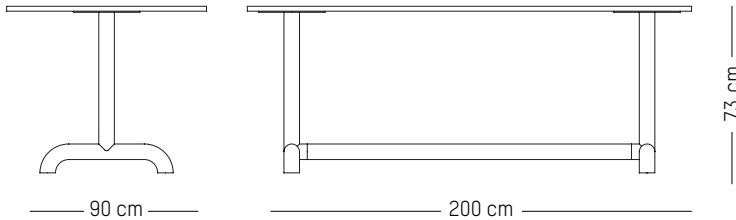

Grey-brown, Red-brown

ORIGIN

Europe

Grey-brown

Red-Brown

Rectangular dining table

-

L: 200 cm | 79 inch