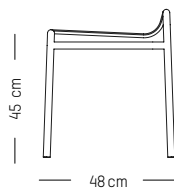

Azur blue

Pastel green

Pearl grey

Ivory

Coral

Saffron

Stool

L: 53,3 cm | 21 inch
W: 58 cm | 22.8 inch
H: 53 cm | 20.9 inch
H (seat): 45 cm | 18 inch
Weight: 3 kg | 6.6 lb