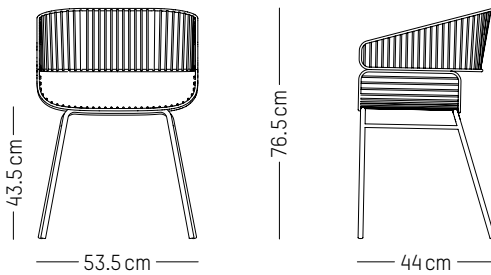

-

L: 80 cm | 31.5 inch

W: 80 cm | 31.5 inch

H: 75 cm | 29.5 inch

Weight: 25,2 kg | 55.6 lb

PACKAGING :

L: 80 cm | 31,5 inch

L: 85 cm | 33,5 inch

L: 53,5 cm | 21 inch
D: 44 cm | 17.3 inch
H: 76,5 cm | 30.1 inch
H (seat): 43,5 cm | 17.1 inch
Weight: 8 kg | 17.6 lb

PACKAGING :

L: 80 cm | 31.5 inch
W: 60 cm | 23.6 inch
H: 52 cm | 20.5 inch
Weight: 9,8 kg | 21.6 lb