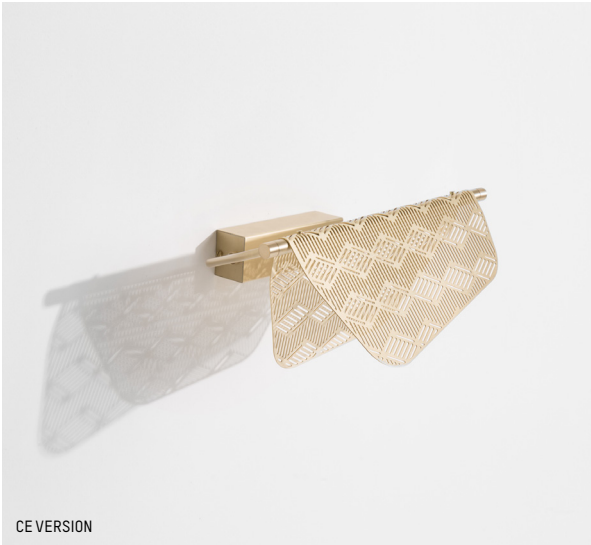

MEDITERRANEA

NOÉ DUCHAUFOUR-LAWRANCE

2016

Wall lamp

-

MATERIALS

Brushed or painted brass
Lighting system: integrated LED

COLORS

Brushed brass, White, Black

ORIGIN

France

TECHNICAL SPECIFICATIONS

LED 24V - 4W LED input: 324 lumens IP 20

EUROPE

UK

Power

220-240 V 50-60HZ

Power

220-240 V 50-60 HZ