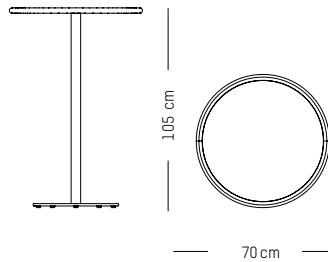

Blush

Terracotta

Jade green

Glass green

Yellow

High table square

-

L: 60 cm | 27.5 inch
W: 60cm | 27.5 inch
H: 105 cm | 41.3 inch
Weight: 13 kg | 29 lb