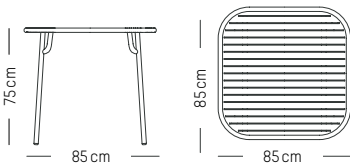

Blush

Terracotta

Jade green

Glass green

Yellow

Square table

L: 85 cm | 33.5 inch
W: 85 cm | 33.5 inch
H: 75 cm | 29.5 inch
Weight: 12 kg | 26.5 lb

PACKAGING :