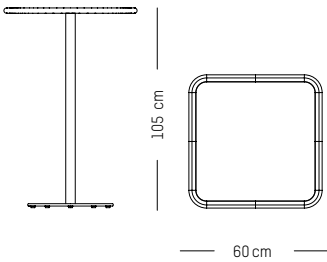

Blush

Terracotta

Jade green

Glass green

Yellow

High table square

-

L: 60 cm | 27.5 inch
W: 60cm | 27.5 inch
H: 105 cm | 41.3 inch
Weight: 13 kg | 29 lb