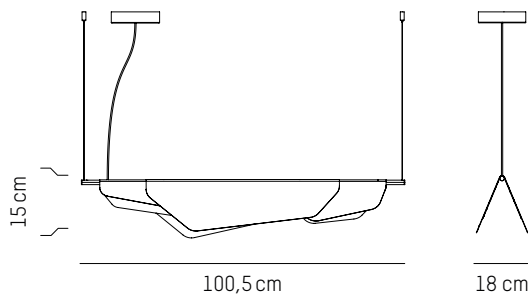

LED 24V - 9W
LED input: 936 lumens

LARGE

LED 24V - 1W
LED input: 1620 lumens

Power

110-120 V 60 HZ

Small

L: 100,5 cm | 39.6 inch
W: 18 cm | 7.1 inch
H: 15 cm | 5.9 inch
Cable length: 200 cm | 79 inch
Weight: 4 kg | 8.8 lb

PACKAGING :

L: 109 cm | 42.9 inch
W: 25 cm | 9.9 inch
H: 30 cm | 11.8 inch
Weight: 4,7 kg | 10.4 lb

* While stocks last

Large

L: 160 cm | 63 inch
W: 18 cm | 7.1 inch
H: 15 cm | 5.9 inch
Cable length: 200 cm | 79 inch
Weight: 6 kg | 13.2 lb