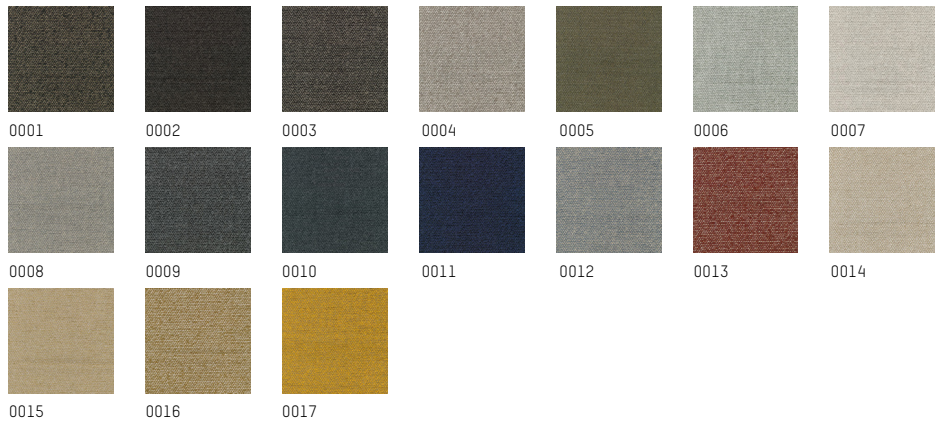

5C. KVADRAT - SAPHIRE

MATERIAL: 43% viscose 17% polyacrylic
15% new wool 9% cotton 8% polyester
8% linen
Width : 140cm - 55in
Weight : 1010g/ml - 35,630z/Lin.yd

DURABILITY: 44.000 Martindale
ENVIRONMENT: Greenguard Gold, HPD EPD
FIRE STANDARDS: : BS 5852 source 0 / 1 EN 1021-1 / 2 With flame retardant treatment: BS 5852 source 5