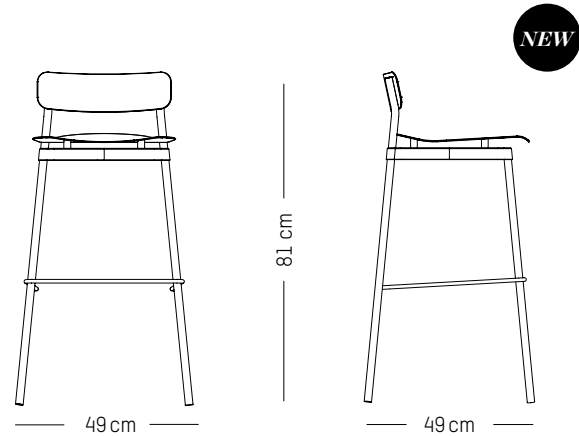

L: 51cm | 20.4 inch
D: 51 cm | 20.1 inch
H: 92 cm | 36.2 inch
H (seat): 75 cm | 29.5 inch
Weight: 6 kg | 13.2 lb

PACKAGING :

L: 53 cm | 20.87 inch
W: 53 cm | 20.87 inch
H: 93 cm | 36.6 inch
Weight: 10 kg | 22 lb