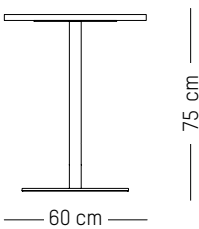

Square bistro small

-

L: 60 cm | 23.6 inch

W: 60 cm | 23.6 inch

H: 75 cm | 29.5 inch

Weight: 21,7 kg | 47.9 lb

PACKAGING :

L: 80 cm | 31,5 inch

L: 65 cm | 25,6 inch

H: 7 cm | 2.8 inch

Weight: 23 kg | 51 lb

Assembly