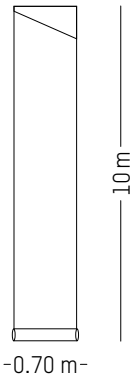

L: 1000 cm | 393.7 inch
W: 70 cm | 27.6 inch
Weight: 1 kg | 2.2 lb

PACKAGING :

Ø: 13,6 cm | 5.3 inch
H: 74 cm | 29.1 inch
Weight: 1.2 kg | 2.6 lb