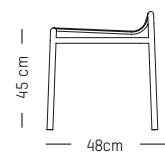

TECHNICAL SPECIFICATIONS

Compliant with EN 581-1 ; EN581 -2 for Contract Use

Bench

-

L: 121 cm | 47.7 inch
W: 49 cm | 19.3 inch
H: 77 cm | 30.3 inch (back)
H: 40 cm | 15.7 inch (seat)
Weight: 11 kg | 24.2 lb

PACKAGING :

L: 130 cm | 51.2 inch
W: 55 cm | 21.6 inch
H: 83 cm | 32.7 inch
Weight: 14 kg | 30.9 lb

Stackable

Bench without back

-

L: 156 cm | 61.4 inch
W: 50 cm | 19.7 inch
H: 45 cm | 15.8 inch (seat)
Weight: 8 kg | 17.6 lb

PACKAGING :

L: 160 cm | 63 inch
W: 55 cm | 21.6 inch
H: 83 cm | 32.7 inch
Weight: 11 kg | 24.3 lb

Stackable