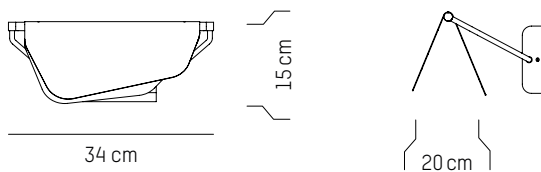

TECHNICAL SPECIFICATIONS

LED input:
324 lumens

US

Power

110-120 V 60 HZ

L: 34 cm | 13.4 inch
D: 20 cm | 7.9 inch
H: 15 cm | 5.9 inch
Weight: 1 kg | 2.2 lb

PACKAGING :

Type: Carton box
L: 42 cm | 16.5 inch
W: 32 cm | 12.6 inch
H: 24 cm | 9.5 inch
Weight: 2,1 kg | 4.6 lb