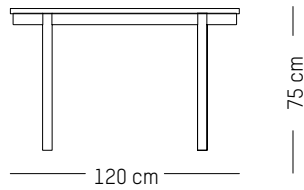

ORIGIN

Europe

TECHNICAL SPECIFICATIONS

Round

-

Ø: 120 cm | 47.2 inch
H: 75 cm | 29.5 inch
Weight: 32 kg | 70.5 lb

PACKAGING :

L: 150 cm | 59 inch
L: 150 cm | 59 inch
H: 15 cm | 6 inch
Weight: 55 kg | 121.3 lb