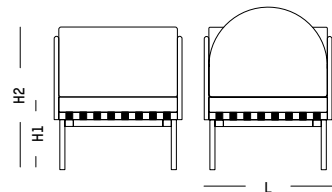

Daybed

-

L: 187 cm | 73.6 inch
W: 71 cm | 28 inch
H: 92 cm | 36.2 inch
H1: 45 cm | 17.7 inch
Weight: 45 kg | 92.2 lb

PACKAGING :

Type: Wood box
L: 170 cm | 66.9 inch
W: 90 cm | 35.4 inch
H: 100 cm | 39.4 inch
Weight: 90 kg | 198 lb