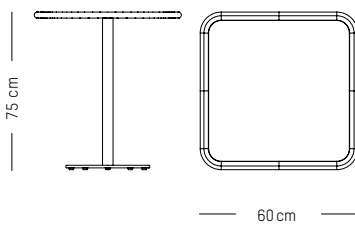

WEEK - END

STUDIO BRICHET ZIEGLER

2019

Square bistro table

L: 60 cm | 27.5 inch
W: 60cm | 27.5 inch
H: 75 cm | 29.5 inch
Weight: 11 kg | 24.2 lb

PACKAGING :

L: 72 cm | 28.3 inch
W: 72 cm | 28.3 inch
H: 78 cm | 30.7 inch
Weight: 14 kg | 30.9 lb

Assembly

Bistro tables

-

MATERIALS

Aluminium, matte grained Anti UV powder coating for outdoor use

COLORS

Black, White, Blue, Burgundy, Blush, Terracotta, Jade green, Glass green, Yellow