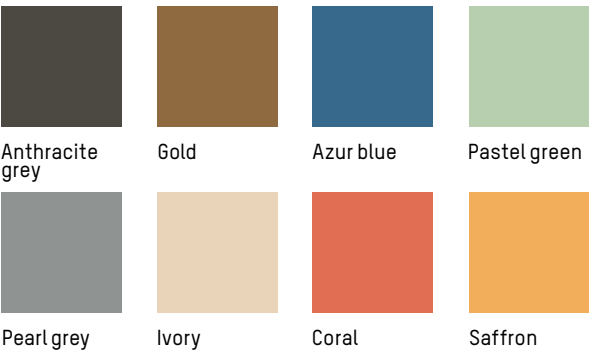

Pearl grey

Ivory

Coral

Saffron

FOR CONTRACT PROJECT WITH MINIMUM QUANTITY

Sofa

-

MATERIALS

FOR CONTRACT PROJECT WITH MINIMUM QUANTITY

Benches

MATERIALS

Aluminium, matte grained Anti UV powder coating for outdoor use

COLOURS

Anthracite grey, Gold, Azur blue, Pastel green, Pearl grey, Ivory, Coral, Saffron