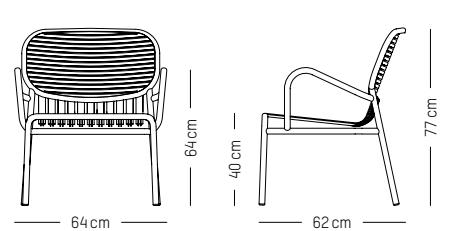

Chair

L: 52 cm | 20.5 inch
W: 50 cm | 19.7 inch
H: 77 cm | 30.3 inch
H1: 45 cm | 17.7 inch
Weight: 3 kg | 6.6 lb

PACKAGING (X2):

L: 60 cm | 23.6 inch
W: 53 cm | 20.9 inch
H: 98 cm | 38.6 inch
Weight: 8 kg | 17.7 lb