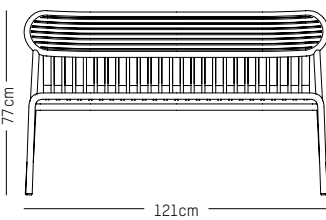

Bench

L: 121 cm | 47.7 inch
W: 49 cm | 19.3 inch
H: 77 cm | 30.3 inch (back)
H: 40 cm | 15.7 inch (seat)
Weight: 11 kg | 24.2 lb

PACKAGING :

L: 130 cm | 51.2 inch
W: 55 cm | 21.6 inch
H: 83 cm | 32.7 inch
Weight: 14 kg | 30.9 lb

Stackable

Bench without back

L: 156 cm | 61.4 inch
W: 50 cm | 19.7 inch
H: 45 cm | 15.8 inch (seat)
Weight: 8 kg | 17.6 lb

PACKAGING :

L: 160 cm | 63 inch
W: 55 cm | 21.6 inch
H: 83 cm | 32.7 inch
Weight: 11 kg | 24.3 lb

Stackable