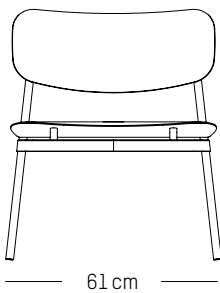

Lounge armchair

L: 61cm | 24 inch
D: 58 cm | 23 inch
H: 71 cm | 28 inch
H (seat): 40 cm | 16 inch
Weight: 7,9 kg | 17.4 lb

PACKAGING :

L: 64 cm | 25.2 inch
W: 59 cm | 23.2 inch
H: 71 cm | 28 inch
Weight: 11 kg | 24.3 lb