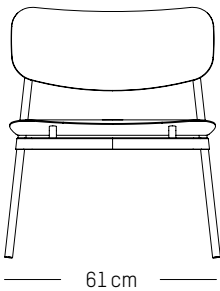

FROMME

TOM CHUNG

2021

Black

Brown-red

Mint-green

Blue

Coral

Lounge armchair

-

MATERIALS

Aluminium, matte grained Anti UV powder coating for outdoor use

COLORS

Black, Brown-red, Mint-green, Blue, Coral

ORIGIN

China

TECHNICAL SPECIFICATIONS

Compliant with EN 581-1 ; EN581-2 for Contract use

71 cm

40 cm

Lounge armchair

-

L: 61cm | 24 inch

D: 58 cm | 23 inch

H: 71 cm | 28 inch

H (seat): 40 cm | 16 inch

Weight: 5,9 kg | 13 lb

PACKAGING :

L: 64 cm | 25.2 inch

W: 59 cm | 23.2 inch

H: 71 cm | 28 inch

Weight: 8 kg | 17.6 lb