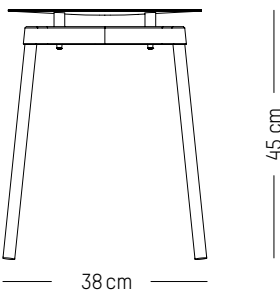

Stool

-

L: 38cm | 15 inch

D: 38 cm | 15 inch

H: 45 cm | 18 inch

Weight: 2,6 kg | 5.7 lb

PACKAGING (X2):

L: 40 cm | 16 inch

W: 40 cm | 16 inch

H: 55 cm | 21.6 inch

Weight: 7 kg | 15.4 lb