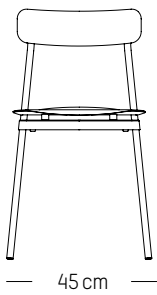

45 cm

78 cm

45 cm