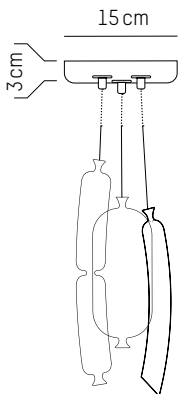

Set of 3 #1

Ø: 15 cm | 5.9 inch
H: 33 cm | 13 inch
Cable length: 175 cm | 69 inch
Weight: 1 kg | 2.2 lb

PACKAGING :

L: 49 cm | 19.3 inch
W: 32 cm | 12.6 inch
H: 12 cm | 4.7 inch
Weight: 1,9 kg | 4.2 lb