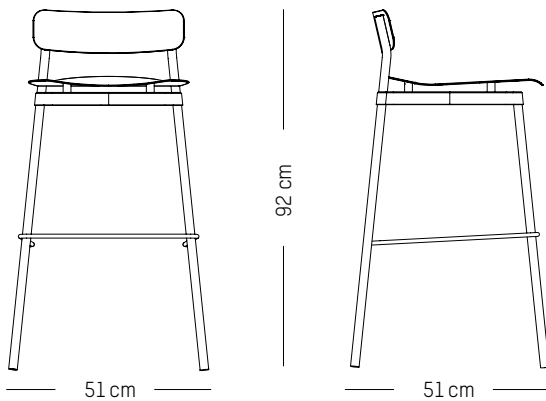

High stool

-

L: 51cm | 20.4 inch
D: 51 cm | 20.1 inch
H: 92 cm | 36.2 inch
H (seat): 75 cm | 29.5 inch
Weight: 6 kg | 13.2 lb

PACKAGING :

L: 53 cm | 20.87 inch
W: 53 cm | 20.87 inch
H: 93 cm | 36.6 inch
Weight: 10 kg | 22 lb