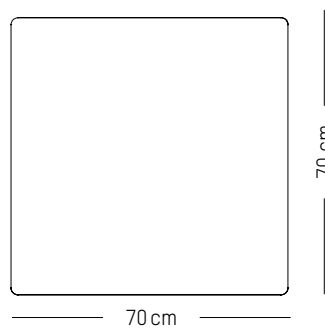

Square table

-

L: 70cm | 28 inch

D: 70 cm | 28 inch

H: 73 cm | 29 inch

Weight: 14,5 kg | 32 lb

PACKAGING :

L: 90 cm | 35.4 inch

W: 72 cm | 28.4 inch

H: 8 cm | 3.2 inch

Weight: 18 kg | 39.7 lb