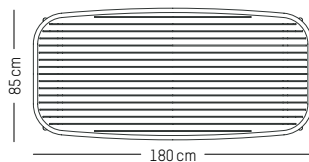

Rectangular table medium

-

W: 85 cm | 33.5 inch
L: 180 cm | 70.9 inch
H: 75 cm | 29.5 inch
Weight: 22,3 kg | 49.2 lb

PACKAGING :

packaging table top
L: 182 cm | 71.7 inch
W: 88 cm | 34.6 inch
H: 5 cm | 2 inch
Weight: 22 kg | 48.5 lb

packaging legs (x2)
L: 19 cm | 7.5 inch
W: 19 cm | 7.5 inch
H: 80 cm | 31.5 inch
Weight: 4 kg | 8.9 lb

Assembly