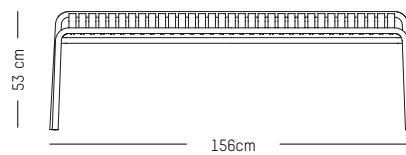

TECHNICAL SPECIFICATIONS

Compliant with EN 581-1 ; EN581 -2 for Contract Use

Bench

-

L: 121 cm | 47.7 inch
W: 49 cm | 19.3 inch
H: 77 cm | 30.3 inch (back)
H: 40 cm | 15.7 inch (seat)
Weight: 11 kg | 24.2 lb

PACKAGING :

L: 130 cm | 51.2 inch
W: 55 cm | 21.6 inch
H: 83 cm | 32.7 inch
Weight: 14 kg | 30.9 lb

Stackable

Bench without back

-

L: 156 cm | 61.4 inch
W: 50 cm | 19.7 inch
H: 45 cm | 15.8 inch (seat)
Weight: 8 kg | 17.6 lb

PACKAGING :

L: 160 cm | 63 inch
W: 55 cm | 21.6 inch
H: 83 cm | 32.7 inch
Weight: 11 kg | 24.3 lb

Stackable