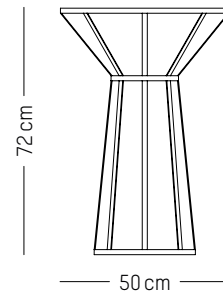

Europe

Stool

-

Ø: 35 cm | 14 inch
H: 44 cm | 17.3 inch
Weight: 4 kg | 8.8 lb

PACKAGING :

Type: Carton box
L: 41,5 cm | 16.3 inch
W: 41 cm | 16.1 inch
H: 52 cm | 20.5 inch
Weight: 5,6 kg | 12.3 lb

Coffee table