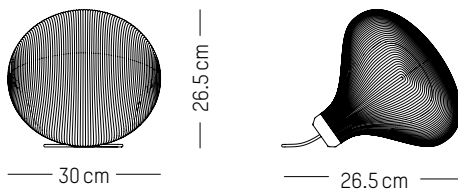

France

TECHNICAL SPECIFICATIONS

Power

220-240 V 50-60HZ

Power

220-240 V 50-60 HZ

Ø: 30 cm | 11.8 inch
W: 26,5 cm | 10.4 inch
H: 26,5 cm | 10.4 inch
Cable length : 180 cm | 70.8 inch
Weight: 2 kg | 4.4 lb

PACKAGING :