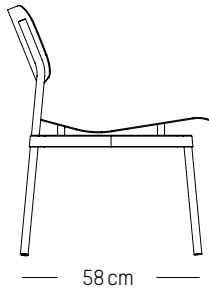

40 cm

Lounge armchair

-

L: 61cm | 24 inch

D: 58 cm | 23 inch

H: 71 cm | 28 inch

H (seat): 40 cm | 16 inch

Weight: 5,9 kg | 13 lb