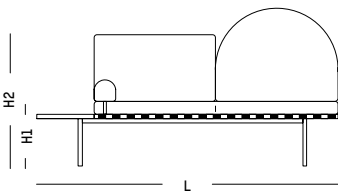

Daybed

-

L: 187 cm | 73.6 inch
W: 71 cm | 28 inch
H: 92 cm | 36.2 inch
H1: 45 cm | 17.7 inch
Weight: 45 kg | 92.2 lb

PACKAGING :

Type: Wood box
L: 170 cm | 66.9 inch
W: 90 cm | 35.4 inch
H: 100 cm | 39.4 inch
Weight: 90 kg | 198 lb