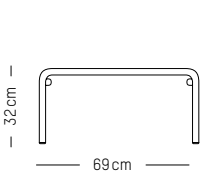

Coffee table

-

W: 60 cm | 23.6 inch

L: 69 cm | 27.2 inch

H: 32 cm | 12.6 inch

Weight: 4 kg | 8.8 lb

PACKAGING :

L: 72 cm | 28.3 inch

W: 72 cm | 28.3 inch

H: 35 cm | 13.8 inch

Weight : 5 kg | 11 lb

Long coffee table

-

W: 127 cm | 50 inch

L: 51 cm | 20 inch

H: 41 cm | 16.1 inch

Weight: 5 kg | 11 lb

PACKAGING :

L: 130 cm | 51.2 inch

W: 58 cm | 22.8 inch

H: 45 cm | 17.7 inch

Weight: 6 kg | 13.6 lb