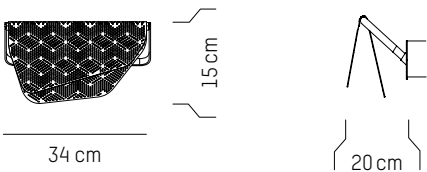

L: 34 cm | 13.4 inch
D: 20 cm | 7.9 inch
H: 15 cm | 5.9 inch
Weight: 1 kg | 2.2 lb

PACKAGING :

Type: Carton box
L: 42 cm | 16.5 inch
W: 32 cm | 12.6 inch
H: 24 cm | 9.5 inch
Weight: 2,1 kg | 4.6 lb

* While stocks last