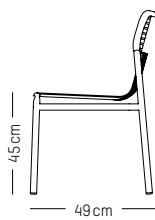

Bench

L: 121 cm | 47.7 inch
W: 49 cm | 19.3 inch
H: 77 cm | 30.3 inch (back)
H: 40 cm | 15.7 inch (seat)
Weight: 11 kg | 24.2 lb

PACKAGING :

L: 130 cm | 51.2 inch
W: 55 cm | 21.6 inch
H: 83 cm | 32.7 inch
Weight: 14 kg | 30.9 lb

Stackable

Bench without back

L: 156 cm | 61.4 inch
W: 50 cm | 19.7 inch
H: 45 cm | 15.8 inch (seat)
Weight: 8 kg | 17.6 lb

PACKAGING :

L: 160 cm | 63 inch
W: 55 cm | 21.6 inch
H: 83 cm | 32.7 inch
Weight: 11 kg | 24.3 lb

Stackable