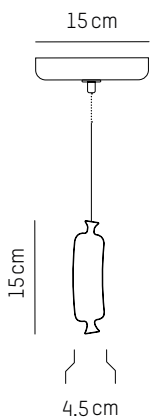

Floor lamp

-

L: 54 cm | 21.3 inch

W : 34 cm | 13.4 inch

H : 120 cm | 47.3 inch

Cable length : 200 cm | 79 inch

Weight: 2 kg | 4.4 lb

PACKAGING :

220-240 V 50-60HZ

Power

220-240 V 50-60 HZ

Diot

Ø: 4,2 cm | 1.7 inch
H: 15 cm | 5.1 inch
Cable: 175 cm | 69 in
Weight: 0,5 kg | 1.1 lb

PACKAGING :

L: 49 cm | 19.3 inch
W: 20 cm | 7.9 inch
H: 18 cm | 7.1 inch
Weight: 1,1 kg | 2.4 lb

Strasbourg

Ø: 3,6 cm | 1.4 inch
H: 25 cm | 9.8 inch
Cable: 175 cm | 69 in
Weight: 0,6 kg | 1.3 lb

PACKAGING :

L: 49 cm | 19.3 inch
W: 20 cm | 7.9 inch
H: 18 cm | 7.1 inch
Weight: 1,1 kg | 2.4 lb

Morteau

Ø: 7 cm | 2.8 inch
H: 35 cm | 13.8 inch
Cable: 175 cm | 69 in
Weight: 0,9 kg | 2 lb

L: 49 cm | 19.3 inch
W: 20 cm | 7.9 inch
H: 18 cm | 7.1 inch
Weight: 1,1 kg | 2.4 lb

Toulouse

Ø: 4,2 cm | 1.7 inch
H: 30 cm | 11.8 inch
Cable: 175 cm | 69 in
Weight: 0,6 kg | 1.3 lb

PACKAGING :

L: 49 cm | 19.3 inch
W: 20 cm | 7.9 inch
H: 18 cm | 7.1 inch
Weight: 1,1 kg | 2.4 lb