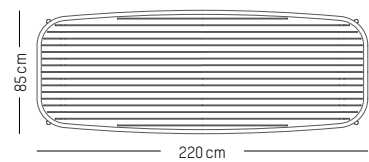

Rectangular table large

-

W: 85 cm | 33.5 inch
L: 220 cm | 86.6 inch
H: 75 cm | 29.5 inch
Weight: 27 kg | 59.5 lb

PACKAGING :

packaging table top
L: 222 cm | 87.4 inch
W: 88 cm | 34.6 inch
H: 5 cm | 2 inch
Weight: 27 kg | 59.5 lb

packaging legs (x2)
L: 19 cm | 7.5 inch
W: 19 cm | 7.5 inch
H: 80 cm | 31.5 inch
Weight: 4 kg | 8.9 lb

Assembly