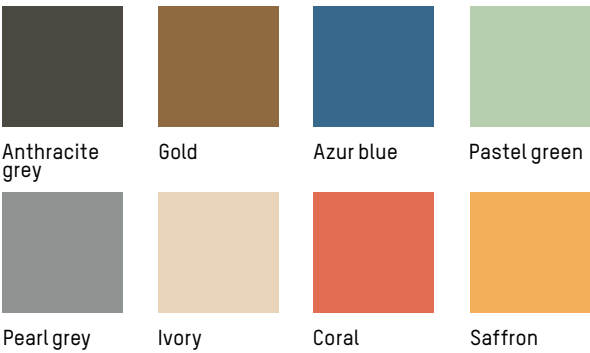

WEEK - END

STUDIO BRICHET ZIEGLER

2017

FOR CONTRACT PROJECT WITH MINIMUM QUANTITY

Chair, Bridge & Armchair

MATERIALS

Aluminium, matte grained Anti UV powder coating for outdoor use

COLOURS

Anthracite grey, Gold, Azur blue, Pastel green, Pearl grey, Ivory, Coral, Saffron

ORIGIN

China

TECHNICAL SPECIFICATIONS

Compliant with EN 581-1 ; EN581 -2 for Contract Use