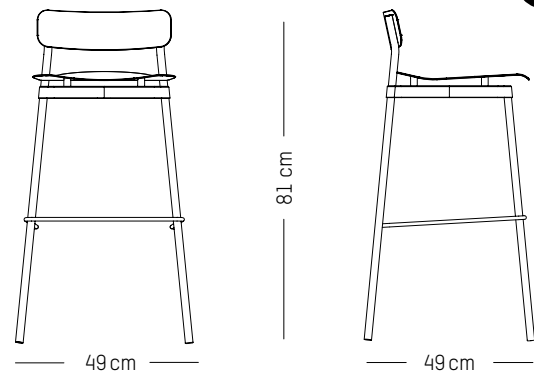

-

L: 61cm | 24 inch
D: 58 cm | 23 inch
H: 71 cm | 28 inch
H (seat): 40 cm | 16 inch
Weight: 7,9 kg | 17.4 lb

PACKAGING :

L: 64 cm | 25.2 inch
W: 59 cm | 23.2 inch
H: 71 cm | 28 inch
Weight: 11 kg | 24.3 lb

L: 51cm | 20 inch
D: 51 cm | 20 inch
H: 92 cm | 36 inch
H (seat): 75 cm | 29.5 inch
Weight: 6 kg | 13.2 lb

PACKAGING :

L: 53 cm | 20.87 inch
W: 53 cm | 20.87 inch
H: 93 cm | 36 inch
Weight: 10 kg | 22 lb