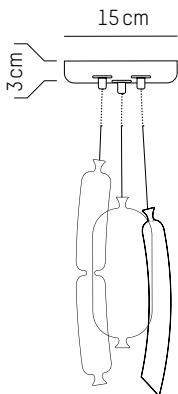

220-240 V 50-60HZ

Power

220-240 V 50-60 HZ

Diot

-

Ø: 4,2 cm | 1.7 inch
H: 15 cm | 5.1 inch
Cable: 175 cm | 69 in
Weight: 0,5 kg | 1.1 lb

PACKAGING :

L: 49 cm | 19.3 inch
W: 20 cm | 7.9 inch
H: 18 cm | 7.1 inch
Weight: 1,1 kg | 2.4 lb

L: 49 cm | 19.3 inch
W: 20 cm | 7.9 inch
H: 18 cm | 7.1 inch
Weight: 1,1 kg | 2.4 lb

SO - SAGE

SAM BARON

2016

Pendant lamp

-

MATERIALS

Pendant: Borosilicate glass; Cable: textile
Ceiling rose : brass graphite finish, steel

UK

Power

220-240 V 50-60HZ

Power

220-240 V 50-60 HZ

Set of 3 #1

-

Ø: 15 cm | 5.9 inch
H: 33 cm | 13 inch
Cable length: 175 cm | 69 inch
Weight: 1 kg | 2.2 lb

PACKAGING :

L: 49 cm | 19.3 inch
W: 32 cm | 12.6 inch
H: 12 cm | 4.7 inch
Weight: 1,9 kg | 4.2 lb

Set of 3 #2

-

Ø: 4,2 cm | 1.7 inch
H: 38 cm | 15 inch
Cable length: 175 cm | 69 inch
Weight: 1,2 kg | 2.7 lb