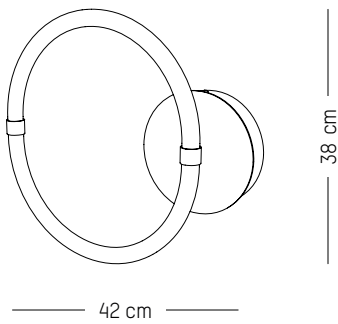

Wall Lamp 0

-

L: 42 cm | 16.5 inch

D: 7 cm | 2.8 inch

H: 38 cm | 14.9 inch

Weight: 1,4 kg | 3.1 lb

PACKAGING :

L: 46,7 cm | 18.4 inch

W: 42,7 cm | 16.7 inch

H: 68 cm | 26.7 inch

Weight: 3 kg | 6.6 lb