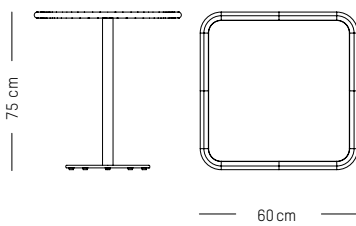

Square bistro table

L: 60 cm | 27.5 inch
W: 60cm | 27.5 inch
H: 75 cm | 29.5 inch
Weight: 11 kg | 24.2 lb

PACKAGING :

L: 72 cm | 28.3 inch
W: 72 cm | 28.3 inch
H: 78 cm | 30.7 inch
Weight: 14 kg | 30.9 lb

Assembly

Bistro tables

-

MATERIALS

Aluminium, matte grained Anti UV powder coating for outdoor use

COLORS

Black, White, Blue, Burgundy, Blush, Terracotta, Jade green, Glass green, Yellow