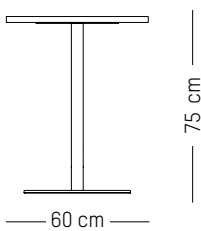

Square bistro small

-

L: 60 cm | 23.6 inch

W: 60 cm | 23.6 inch

H: 75 cm | 29.5 inch

Weight: 21,7 kg | 47.9 lb

PACKAGING :

L: 80 cm | 31,5 inch

L: 65 cm | 25,6 inch

H: 7 cm | 2.8 inch

Weight: 23 kg | 51 lb

Assembly