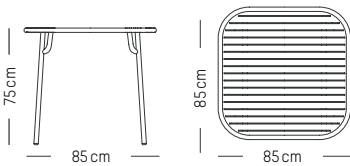

Terracotta

Jade green

Glass green

Yellow

Square table

-

L: 85 cm | 33.5 inch
W: 85 cm | 33.5 inch
H: 75 cm | 29.5 inch
Weight: 12 kg | 26.5 lb

PACKAGING :