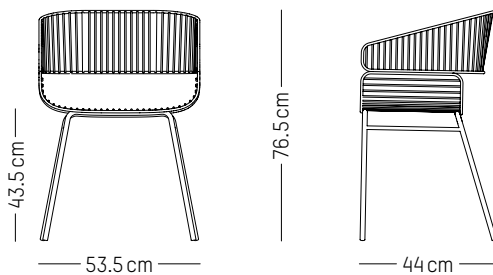

-

Ø: 80 cm | 31.5 inch

H: 75 cm | 29.5 inch

Weight: 22,4 kg | 49.4 lb

PACKAGING :

L: 80 cm | 31.5 inch

L: 85 cm | 33.5 inch

H: 7 cm | 2.8 inch

W: 60 cm | 23.6 inch

H: 75 cm | 29.5 inch

Weight: 21,7 kg | 47.9 lb

PACKAGING :

L: 80 cm | 31,5 inch

L: 65 cm | 25,6 inch

H: 7 cm | 2.8 inch

Weight: 23 kg | 51 lb

Europe

L: 53,5 cm | 21 inch
D: 44 cm | 17.3 inch
H: 76,5 cm | 30.1 inch
H (seat): 43,5 cm | 17.1 inch
Weight: 8 kg | 17.6 lb

PACKAGING :

L: 80 cm | 31.5 inch
W: 60 cm | 23.6 inch
H: 52 cm | 20.5 inch
Weight: 9,8 kg | 21.6 lb