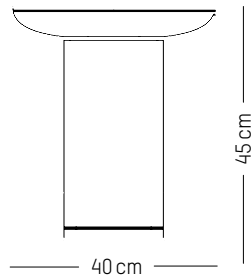

Small

-

D: 40 cm | 15.7 inch
H: 45 cm | 17.5 lb
Weight: 8 kg | 17.6 lb

PACKAGING :

Type: Carton box
L: 52 cm | 20.5 inch
W: 52 cm | 20.5 inch
H: 50 cm | 19.7 inch
Weight: 10 kg | 22 lb