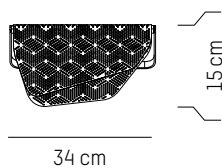

L: 34 cm | 13.4 inch
D: 20 cm | 7.9 inch
H: 15 cm | 5.9 inch
Weight: 1 kg | 2.2 lb

PACKAGING :

Type: Carton box
L: 42 cm | 16.5 inch
W: 32 cm | 12.6 inch
H: 24 cm | 9.5 inch
Weight: 2,1 kg | 4.6 lb

* While stocks last