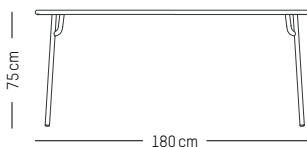

Rectangular table medium

W: 85 cm | 33.5 inch
L: 180 cm | 70.9 inch
H: 75 cm | 29.5 inch
Weight: 22,3 kg | 49.2 lb

PACKAGING :

packaging table top
L: 182 cm | 71.7 inch
W: 88 cm | 34.6 inch
H: 5 cm | 2 inch
Weight: 22 kg | 48.5 lb

packaging legs (x2)
L: 19 cm | 7.5 inch
W: 19 cm | 7.5 inch
H: 80 cm | 31.5 inch
Weight: 4 kg | 8.9 lb

Assembly