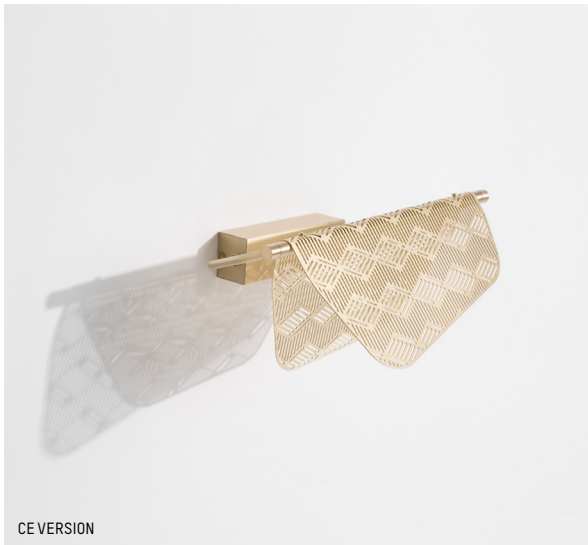

MEDITERRANEA

NOÉ DUCHAUFOUR-LAWRANCE

2016

Wall lamp

-

MATERIALS

Brushed or painted brass
Lighting system: integrated LED

COLORS

Brushed brass, White, Black

ORIGIN

France

TECHNICAL SPECIFICATIONS

LED input:
324 lumens

EUROPE

UK

Power

220-240 V 50-60HZ

Power

220-240 V 50-60 HZ

L: 34 cm | 13.4 inch
D: 20 cm | 7.9 inch
H: 15 cm | 5.9 inch
Weight: 1 kg | 2.2 lb

PACKAGING :

Type: Carton box
L: 42 cm | 16.5 inch
W: 32 cm | 12.6 inch
H: 24 cm | 9.5 inch
Weight: 2,1 kg | 4.6 lb

* While stocks last