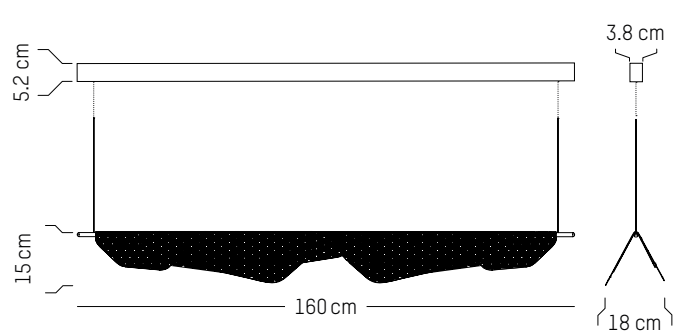

Large

L: 160 cm | 63 inch
W: 18 cm | 7.1 inch
H: 15 cm | 5.9 inch
Cable length: 200 cm | 79 inch
Weight: 6 kg | 13.2 lb

PACKAGING :

L: 167 cm | 65.7 inch
W: 25 cm | 9.9 inch
H: 30 cm | 11.8 inch
Weight: 7 kg | 15.4 lb