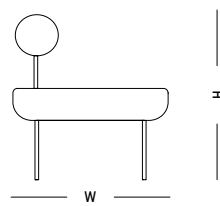

TECHNICAL SPECIFICATIONS

Medium Armchair

L: 68 cm | 26.8 inch
W: 68 cm | 26.8 inch
H: 72.5 cm | 28.5 inch
H1: 40 cm | 15.8 inch
Weight: 17 kg | 37.5 lb

PACKAGING :

Type: Wood box
L: 53cm | 20.9 inch
W: 71cm | 27.9 inch
H: 43 cm | 16.9 inch
Weight: 24 kg | 12.6 lb