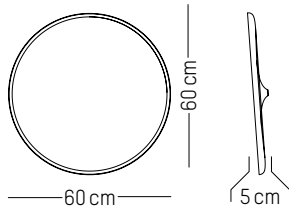

Large

-

Ø: 60 cm | 26.6 inch

D: 5 cm | 2 inch

Weight: 7 kg | 15.4 lb

PACKAGING :

Type: Carton box

L: 68 cm | 26.7 inch

W: 68 cm | 26.7 inch

H: 11 cm | 4.3 inch

Weight: 8,8 kg | 19.4 lb