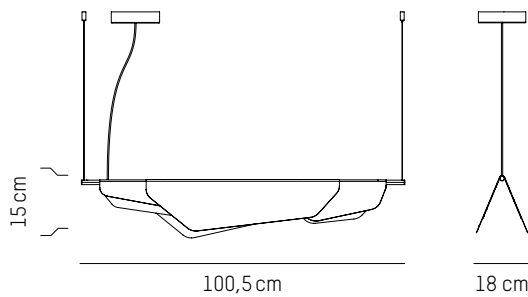

LED 24V - 9W
LED input: 936 lumens

LARGE

LED 24V - 1W
LED input: 1620 lumens

US

Power

110-120 V 60 HZ

Small

L: 100,5 cm | 39.6 inch
W: 18 cm | 7.1 inch
H: 15 cm | 5.9 inch
Cable length: 200 cm | 79 inch
Weight: 4 kg | 8.8 lb

PACKAGING :

L: 109 cm | 42.9 inch
W: 25 cm | 9.9 inch
H: 30 cm | 11.8 inch
Weight: 4,7 kg | 10.4 lb

* While stocks last

Large

L: 160 cm | 63 inch
W: 18 cm | 7.1 inch
H: 15 cm | 5.9 inch
Cable length: 200 cm | 79 inch
Weight: 6 kg | 13.2 lb