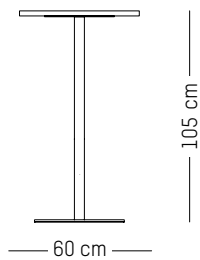

Round high

-

Ø: 60 cm | 23.6 inch
H: 105 cm | 41.34 inch
Weight: 20,6 kg | 45.4 lb

PACKAGING :

L: 110 cm | 43.3 inch
L: 65 cm | 25.6 inch
H: 7 cm | 2.8 inch
Weight: 22 kg | 48.5 lb

Assembly

FOR CONTRACT PROJECT WITH MINIMUM QUANTITY

High tables

-

MATERIALS

Wooden top with marquetry/inlay of natural & black walnut veneers; Legs in steel with matte grained powder coating

COLOURS

Black and natural wooden top
Leg: black, coral, blue, mint green

ORIGIN

Europe