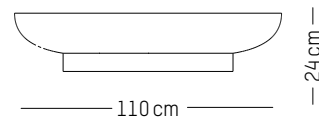

Large

-

D: 75 cm | 29.5 inch
H: 36 cm | 14.2 inch
Weight: 19 kg | 41.9 lb

PACKAGING :

Type: Carton box
L: 86 cm | 33.9 inch
W: 86 cm | 33.9 inch
H: 39 cm | 15.3 inch
Weight: 24 kg | 9.5 lb

Extra large

-

D: 110 cm | 43.3 inch
H: 24 cm | 9.4 inch
Weight: 45 kg | 99.2 lb