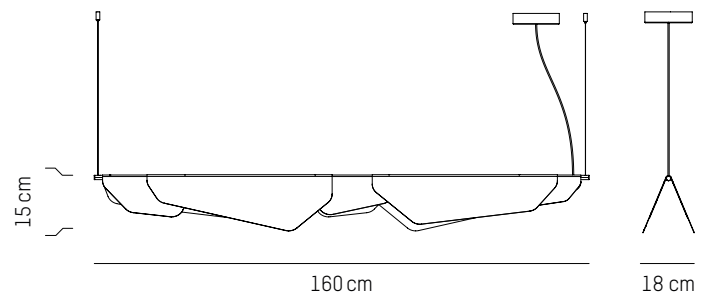

LED 24V - 9W
LED input: 936 lumens

LARGE

LED 24V - 1W
LED input: 1620 lumens

US

Power

110-120 V 60 HZ

Small

L: 100,5 cm | 39.6 inch
W: 18 cm | 7.1 inch
H: 15 cm | 5.9 inch
Cable length: 200 cm | 79 inch
Weight: 4 kg | 8.8 lb

PACKAGING :

L: 109 cm | 42.9 inch
W: 25 cm | 9.9 inch
H: 30 cm | 11.8 inch
Weight: 4,7 kg | 10.4 lb

* While stocks last

Large

L: 160 cm | 63 inch
W: 18 cm | 7.1 inch
H: 15 cm | 5.9 inch
Cable length: 200 cm | 79 inch
Weight: 6 kg | 13.2 lb