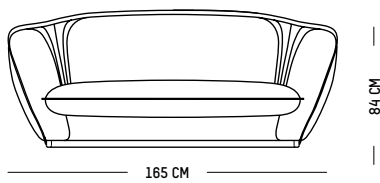

Europe

Lily armchairs and sofas are manufactured to order.

Sofa

-

L: 165 cm | 65 inch
W: 75 cm | 30 inch
H: 84 cm | 33 inch
Weight: 59 kg | 130 lb

PACKAGING :

Type: Wooden crate
L: 172 cm | 68 inch
W: 85 cm | 33 inch
H: 102 cm | 40 inch
Weight: 90kg | 198 lb