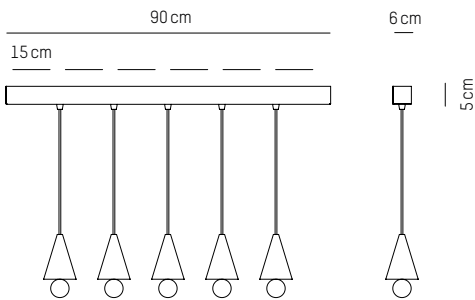

Linear canopy

5 PCS XS CHERRY PENDANT

L: 90 cm | 35 inch
W: 6 cm | 2.4 inch
H: 5 cm | 1.9 inch
Weight: 3,9 kg | 8.6 lb

PACKAGING :

Type: Carton box
L: 91 cm | 35.6inch
W: 17 cm | 6.6 inch
H: 27 cm | 10.6 inch

Linear canopy

3 PCS S CHERRY PENDANT

L: 90 cm | 35 inch
W: 6 cm | 2.4 inch
H: 5 cm | 1.9 inch
Weight: 3,4 kg | 7.5 lb

PACKAGING :

Type: Carton box
L: 91 cm | 35.6inch
W: 17 cm | 6.6 inch
H: 27 cm | 10.6 inch