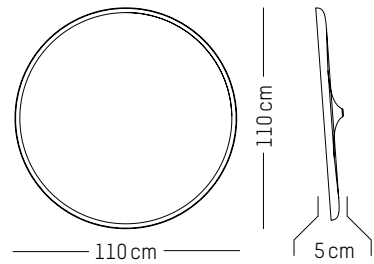

TECHNICAL SPECIFICATIONS

Power

220-240 V 50-60HZ

Power

220-240 V 50-60 HZ

Ø: 30 cm | 11.8 inch
W: 26,5 cm | 10.4 inch
H: 26,5 cm | 10.4 inch
Cable length : 180 cm | 70.8 inch
Weight: 2 kg | 4.4 lb

PACKAGING :

H: 11 cm | 4.3 inch

Weight: 8,8 kg | 19.4 lb

Extra large

-

Ø: 110 cm | 43.3 inch

D: 5,5 cm | 2.2 inch

Weight: 23 kg | 50.7 lb

PACKAGING :