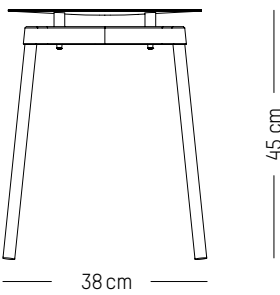

H: 71 cm | 28 inch

H (seat): 40 cm | 16 inch

Weight: 5,9 kg | 13 lb

PACKAGING :

L: 64 cm | 25.2 inch

W: 59 cm | 23.2 inch

H: 71 cm | 28 inch

Weight: 8 kg | 17.6 lb

TECHNICAL SPECIFICATIONS

Compliant with EN 581-1 ; EN581-2 for Contract use

Stool

-

L: 38cm | 15 inch

D: 38 cm | 15 inch

H: 45 cm | 18 inch

Weight: 2,6 kg | 5.7 lb