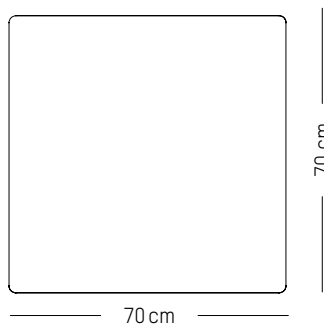

Square table

-

L: 70cm | 28 inch

D: 70 cm | 28 inch

H: 73 cm | 29 inch

Weight: 14,5 kg | 32 lb

PACKAGING :

L: 90 cm | 35.4 inch

W: 72 cm | 28.4 inch

H: 8 cm | 3.2 inch

Weight: 18 kg | 39.7 lb