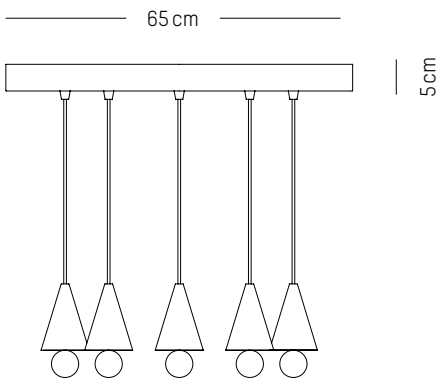

Round canopy

Ø: 65 cm | 25.6 inch
H: 5 cm | 2 inch
Weight: 5,9 kg | 13 lb

PACKAGING :

Type: Carton box
L: 67 cm | 26.5 inch
W: 66 cm | 26 inch
H: 27 cm | 10.06 inch
Weight: 8 kg | 17.7 lb

Round canopy configuration

MATERIALS

Steel, matt grained powder coating; Aluminium, matt grained powder coating; mirror finish steel; disseminating fire resistant plexiglass; Fabric cable, white or black, 33m /118.1 inch; steel ceiling cup white or black; Integrated LED
5 outputs for Cherry pendant light
Mounting bracket system
Plastic caps to hide non used outputs

COLORS

White

ORIGIN

France

1 POSSIBLE CONFIGURATIONS :
5 PCS XS CHERRY PENDANT

TECHNICAL SPECIFICATIONS

5X

LED
24V~7.8 W

LED input:
1040 lumens

1 P
2 0

Integrated LED

EUROPE

UK

CE

CE

Power

220-240V, 50-60Hz

Power

220-240V, 50-60Hz