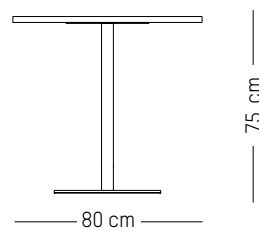

Square bistro large

-

L: 80 cm | 31.5 inch

W: 80 cm | 31.5 inch

H: 75 cm | 29.5 inch

Weight: 25,2 kg | 55.6 lb

PACKAGING :

L: 80 cm | 31,5 inch

L: 85 cm | 33,5 inch

H: 7 cm | 2.8 inch

Weight: 27 kg | 60 lb

Assembly