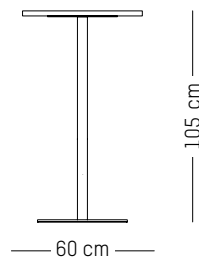

TECHNICAL SPECIFICATIONS

Square high

-

L: 60 cm | 23.6 inch
W: 60 cm | 23.6 inch
H: 105 cm | 41.34 inch
Weight: 22,5 kg | 49.6 lb

PACKAGING :

L: 110 cm | 43.3 inch
L: 65 cm | 25.6 inch
H: 7 cm | 2.8 inch
Weight: 24 kg | 53 lb

Assembly