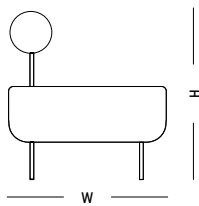

TECHNICAL SPECIFICATIONS

Medium Armchair

L: 68 cm | 26.8 inch
W: 68 cm | 26.8 inch
H: 72.5 cm | 28.5 inch
H1: 40 cm | 15.8 inch
Weight: 17 kg | 37.5 lb

PACKAGING :

Type: Wood box
L: 53cm | 20.9 inch
W: 71cm | 27.9 inch
H: 43 cm | 16.9 inch
Weight: 24 kg | 12.6 lb