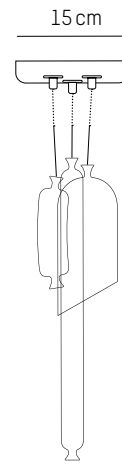

220-240 V 50-60HZ

Power

220-240 V 50-60 HZ

Diot

-

Ø: 4,2 cm | 1.7 inch
H: 15 cm | 5.1 inch
Cable: 175 cm | 69 in
Weight: 0,5 kg | 1.1 lb

PACKAGING :

L: 49 cm | 19.3 inch
W: 20 cm | 7.9 inch
H: 18 cm | 7.1 inch
Weight: 1,1 kg | 2.4 lb

UK

Power

220-240 V 50-60HZ

Power

220-240 V 50-60 HZ

Set of 3 #1

-

Ø: 15 cm | 5.9 inch
H: 33 cm | 13 inch
Cable length: 175 cm | 69 inch
Weight: 1 kg | 2.2 lb

PACKAGING :

L: 49 cm | 19.3 inch
W: 32 cm | 12.6 inch
H: 12 cm | 4.7 inch
Weight: 1,9 kg | 4.2 lb

Set of 3 #2

-

Ø: 4,2 cm | 1.7 inch
H: 38 cm | 15 inch
Cable length: 175 cm | 69 inch
Weight: 1,2 kg | 2.7 lb

PACKAGING :

L: 49 cm | 19.3 inch
W: 32 cm | 12.6 inch
H: 12 cm | 4.7 inch
Weight: 1,9 kg | 4.2 lb

Set of 3 #3

-

Ø: 4,2 cm | 1.7 inch
H: 45 cm | 16.9 inch
Cable length: 175 cm | 69 inch
Weight: 1 kg | 2.2 lb