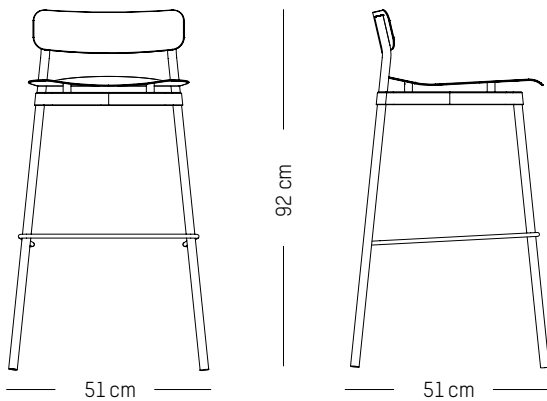

High stool

-

L: 51cm | 20 inch
D: 51 cm | 20 inch
H: 92 cm | 36 inch
H (seat): 75 cm | 29.5 inch
Weight: 6 kg | 13.2 lb

PACKAGING :

L: 53 cm | 20.87 inch
W: 53 cm | 20.87 inch
H: 93 cm | 36 inch
Weight: 10 kg | 22 lb