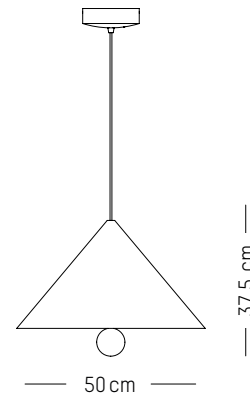

XS

-

D: 9,3 cm | 3.6 inch
H: 17 cm | 6.7 inch
Ø (sphere): 5,1 cm | 0.2 inch
Canopy: Ø 15cm | 5.9 inch
Weight: 0,9 kg | 2 lb

PACKAGING :

Type: Carton box
L: 19,6 cm | 8 inch
W: 19,6 cm | 8 inch
H: 24,4 cm | 9.7 inch
Weight: 1,4 kg | 3 lb

S

-

D: 16 cm | 6.3 inch
H: 37,5 cm | 15 inch
Ø (sphere): 7,6 cm | 0.3 inch
Canopy: Ø 15cm | 5.9 inch
Weight: 1,2 kg | 2.7 lb

PACKAGING :

Type: Carton box
L: 22,5 cm | 9 inch
W: 22 cm | 8.6 inch
H: 50 cm | 17 inch
Weight: 1,8 kg | 4 lb