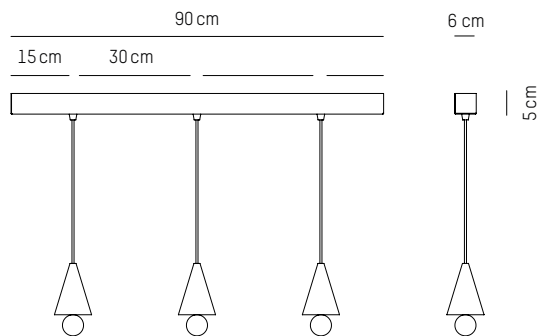

Linear canopy

5 PCS XS CHERRY PENDANT

L: 90 cm | 35 inch
W: 6 cm | 2.4 inch
H: 5 cm | 1.9 inch
Weight: 3,9 kg | 8.6 lb

PACKAGING :

Type: Carton box
L: 91 cm | 35.6inch
W: 17 cm | 6.6 inch
H: 27 cm | 10.6 inch

Linear canopy

3 PCS S CHERRY PENDANT

L: 90 cm | 35 inch
W: 6 cm | 2.4 inch
H: 5 cm | 1.9 inch
Weight: 3,4 kg | 7.5 lb

PACKAGING :

Type: Carton box
L: 91 cm | 35.6inch
W: 17 cm | 6.6 inch
H: 27 cm | 10.6 inch