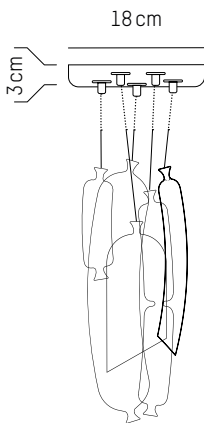

L: 49 cm | 19.3 inch
W: 20 cm | 7.9 inch
H: 18 cm | 7.1 inch
Weight: 1,1 kg | 2.4 lb

SO - SAGE

SAM BARON

2016

Pendant lamp

-

MATERIALS

Pendant: Borosilicate glass; Cable: textile
Ceiling rose : brass graphite finish, steel

PACKAGING :

L: 49 cm | 19.3 inch
W: 32 cm | 12.6 inch
H: 12 cm | 4.7 inch
Weight: 1,9 kg | 4.2 lb

SO - SAGE

SAM BARON

2016

Pendant lamp

-

MATERIALS

Set of 5

-

Ø: 18 cm | 7.1 inch
H: 38 cm | 15 inch
Cable length : 175 cm | 69 inch
Weight: 1,2 kg | 2.7 lb

PACKAGING :

L: 50 cm | 19.7 inch
W: 45 cm | 17.7 inch
H: 12 cm | 4.7 inch
Weight: 1,9 kg | 4.2 lb

Line of 6

TECHNICAL SPECIFICATIONS

Power

220-240 V 50-60HZ

Power

220-240 V 50-60 HZ

Ø: 30 cm | 11.8 inch
W: 26,5 cm | 10.4 inch
H: 26,5 cm | 10.4 inch
Cable length : 180 cm | 70.8 inch
Weight: 2 kg | 4.4 lb

PACKAGING :