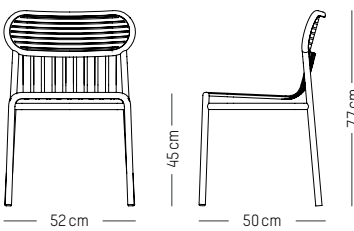

Jade green

Glass green

Yellow

Chair

L: 52 cm | 20.5 inch
 W: 50 cm | 19.7 inch
 H: 77 cm | 30.3 inch
 H1: 45 cm | 17.7 inch
 Weight: 3 kg | 6.6 lb

PACKAGING (X2):

L: 60 cm | 23.6 inch
 W: 53 cm | 20.9 inch
 H: 98 cm | 38.6 inch
 Weight: 8 kg | 17.7 lb