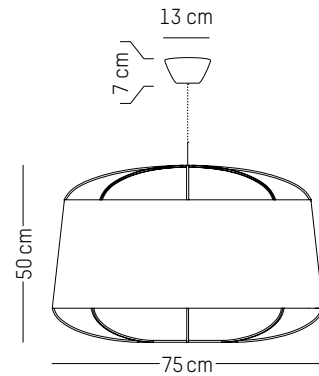

Power

220-240 V 50-60 HZ

Grillo L

-

Ø: 36 cm | 14.2 inch
D: 10 cm | 3.9 inch
Cable length: 300 cm | 118 inch
Weight: 0,6 kg | 1.3 lb

PACKAGING :

Type: Carton box
L: 42 cm | 16.5 inch
W: 42 cm | 16.5 inch
H: 15 cm | 5.9 inch
Weight: 1,5 kg | 3.3 lb

Grillo S

-

Ø: 23 cm | 9.1 inch
D: 10 cm | 3.9 inch
Cable length: 300 cm | 118 inch
Weight: 0,3 kg | 0.7 lb

PACKAGING :

Type: Carton box
L: 28 cm | 11 inch
W: 28 cm | 11 inch
H: 15 cm | 5.9 inch
Weight: 0,9 kg | 2 lb

Ø: 22 cm | 8.7 inch
H: 42 cm | 16.5 inch
Weight: 0,4 kg | 0.9 lb
Cable length: 250 cm | 99 inch or
on demand: 1000 cm | 394 inch

PACKAGING :

Type: Carton box
L: 27,5 cm | 10.8 inch
W: 27,5 cm | 10.8 inch
H: 48,5 cm | 19.1 inch
Weight: 1,3 kg | 2.9 lb

Medium

Ø: 47 cm | 18.5 inch
H: 60 cm | 23.6 inch
Weight: 0,8 kg | 1.8 lb
Cable length: 250 cm | 99 inch or
on demand: 1000 cm | 394 inch

PACKAGING :

Type: Carton box
L: 52,5 cm | 20.7 inch
W: 52,5 cm | 20.7 inch
H: 66,5 cm | 26.2 inch
Weight: 3,5 kg | 7.7 lb