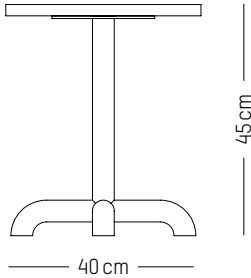

ORIGIN

Europe

Grey-brown

Red-brown

Blush

Ø: 40 cm | 15.7 inch

H: 45 cm | 17.7 inch

Weight: 5 kg | 11 lb