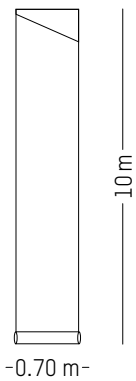

L: 1000 cm | 393.7 inch
W: 70 cm | 27.6 inch
Weight: 1 kg | 2.2 lb

PACKAGING :

Ø: 13,6 cm | 5.3 inch
H: 74 cm | 29.1 inch
Weight: 1.2 kg | 2.6 lb