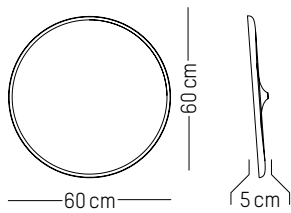

Large

-

Ø: 60 cm | 26.6 inch

D: 5 cm | 2 inch

Weight: 7 kg | 15.4 lb

PACKAGING :

Type: Carton box

L: 68 cm | 26.7 inch

W: 68 cm | 26.7 inch

H: 11 cm | 4.3 inch

Weight: 8,8 kg | 19.4 lb