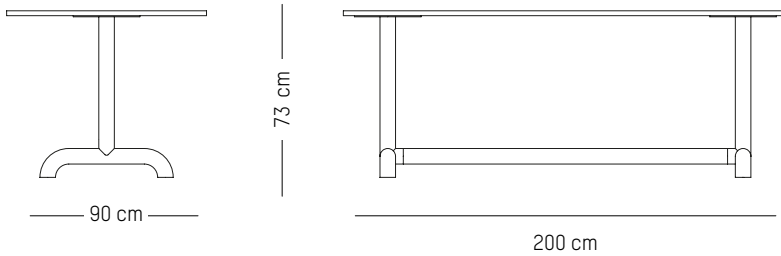

Rectangular dining table

-

L: 200 cm | 79 inch
W: 90 cm | 35 inch
H: 73 cm | 29 inch
Weight: 46 kg | 102 lb

PACKAGING :

- Carton box 1
L: 202 cm | 79.53 inch
W: 92 cm | 36.22 inch
H: 5 cm | 2 inch
Weight: 30 kg | 66.1 lb

- Carton box 2
L: 80 cm | 31.50 inch
W: 62 cm | 24.41 inch
H: 16 cm | 6.30 inch
Weight: 22kg | 48.5 lb

Assembly