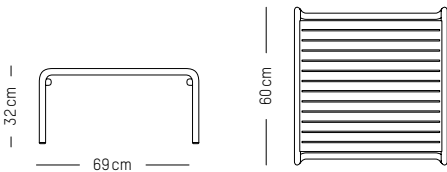

Coffee table

-

W: 60 cm | 23.6 inch

L: 69 cm | 27.2 inch

H: 32 cm | 12.6 inch

Weight: 4 kg | 8.8 lb

PACKAGING :

L: 72 cm | 28.3 inch

W: 72 cm | 28.3 inch

H: 35 cm | 13.8 inch

Weight : 5 kg | 11 lb