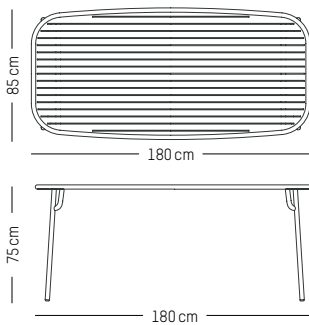

Rectangular table medium

W: 85 cm | 33.5 inch
L: 180 cm | 70.9 inch
H: 75 cm | 29.5 inch
Weight: 22,3 kg | 49.2 lb

PACKAGING :

packaging table top
L: 182 cm | 71.7 inch
W: 88 cm | 34.6 inch
H: 5 cm | 2 inch
Weight: 22 kg | 48.5 lb

packaging legs (x2)
L: 19 cm | 7.5 inch
W: 19 cm | 7.5 inch
H: 80 cm | 31.5 inch
Weight: 4 kg | 8.9 lb

Assembly