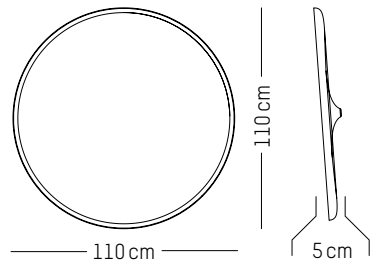

Extra large

-

Ø: 110 cm | 43.3 inch

D: 5,5 cm | 2.2 inch

Weight: 23 kg | 50.7 lb

PACKAGING :

Type: Carton box

L: 118 cm | 46.5 inch

W: 118 cm | 46.5 inch

H: 9,5 cm | 3.7 inch

Weight: 28 kg | 11 lb