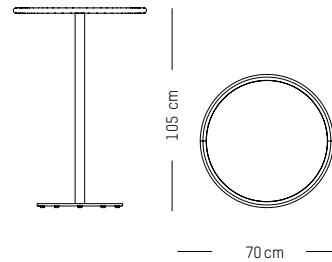

High table round

-

Ø: 70 cm | 23.6 inch
L: 70 cm | 23.6 inch
H: 105 cm | 41.3 inch
Weight: 12 kg | 26.4 lb

PACKAGING :

L: 73 cm | 29 inch
W: 73 cm | 29 inch
H: 108 cm | 42.5 inch
Weight: 14 kg | 30.9 lb

Assembly