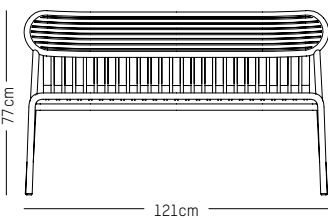

Benches

-

MATERIALS

Aluminium, matte grained Anti UV powder coating for outdoor use

COLORS

Black, White, Blue, Burgundy, Blush, Terracotta, Jade green, Glass green, Yellow

ORIGIN

China