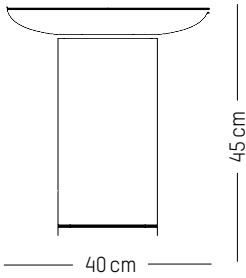

220-240 V 50-60 HZ

Ø: 30 cm | 11.8 inch
W: 26,5 cm | 10.4 inch
H: 26,5 cm | 10.4 inch
Cable length : 180 cm | 70.8 inch
Weight: 2 kg | 4.4 lb

PACKAGING :

W: 37 cm | 14.6 inch
H: 37,5 cm | 14.8 inch
Weight: 2,7 kg | 6 lb

L: 118 cm | 46.5 inch

W: 118 cm | 46.5 inch

H: 9,5 cm | 3.7 inch

Weight: 28 kg | 11 lb

FRANCIS

CONSTANCE GUISSET

2018

Black & Blue watercolor

ORIGIN

France

41

B

Small

-

D: 40 cm | 15.7 inch
H: 45 cm | 17.5 lb
Weight: 8 kg | 17.6 lb

PACKAGING :