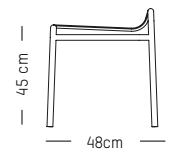

Bench

-

L: 121 cm | 47.7 inch
W: 49 cm | 19.3 inch
H: 77 cm | 30.3 inch (back)
H: 40 cm | 15.7 inch (seat)
Weight: 11 kg | 24.2 lb

PACKAGING :

L: 130 cm | 51.2 inch
W: 55 cm | 21.6 inch
H: 83 cm | 32.7 inch
Weight: 14 kg | 30.9 lb

Stackable

Bench without back

-

L: 156 cm | 61.4inch
W: 50 cm | 19.7 inch
H: 45 cm | 15.8 inch (seat)
Weight: 8 kg | 17.6 lb

PACKAGING :

L: 160 cm | 63 inch
W: 55 cm | 21.6 inch
H: 83 cm | 32.7 inch
Weight: 11 kg | 24.3 lb

Stackable