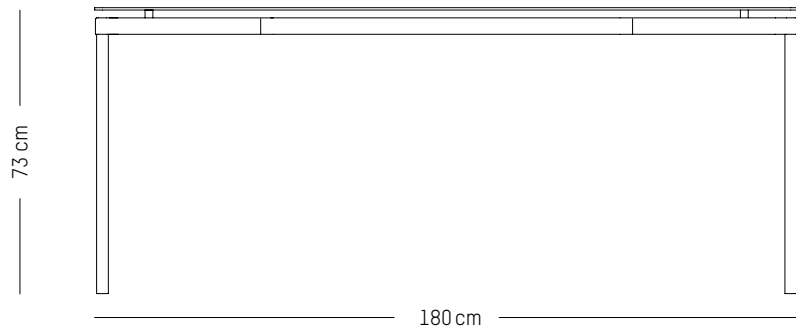

Rectangular table

-

L: 180cm | 70.9 inch

W: 90 cm | 35.4 inch

H: 73 cm | 29 inch

Weight: 37,5 kg | 82.7 lb

PACKAGING :

L: 200 cm | 78.7 inch

W: 92 cm | 36.2 inch

H: 8 cm | 3.2 inch

Weight: 44 kg | 97 lb