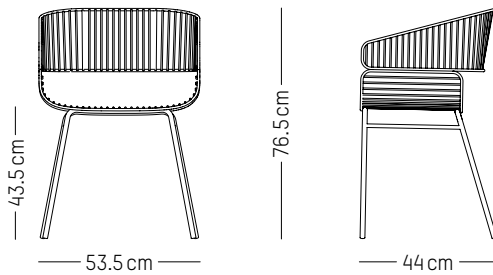

-

MATERIALS

Steel with matte grained powder coating

COLORS

Black, Anthracite, White

ORIGIN

Europe

L: 53,5 cm | 21 inch
D: 44 cm | 17.3 inch
H: 76,5 cm | 30.1 inch
H (seat): 43,5 cm | 17.1 inch
Weight: 8 kg | 17.6 lb