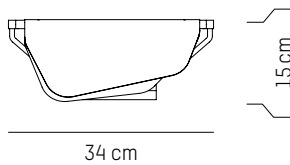

France

TECHNICAL SPECIFICATIONS

LED input:
324 lumens

US

Power

110-120 V 60 HZ

L: 34 cm | 13.4 inch
D: 20 cm | 7.9 inch
H: 15 cm | 5.9 inch
Weight: 1 kg | 2.2 lb

PACKAGING :