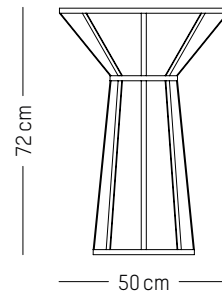

-

L: 61cm | 24 inch
D: 58 cm | 23 inch
H: 71 cm | 28 inch
H (seat): 40 cm | 16 inch
Weight: 7,9 kg | 17.4 lb

PACKAGING :

L: 64 cm | 25.2 inch
W: 59 cm | 23.2 inch
H: 71 cm | 28 inch
Weight: 11 kg | 24.3 lb

NEW

High stool

-

L: 49cm | 19.3 inch
D: 49 cm | 19.3 inch
H: 81 cm | 31.9 inch
H (seat): 65 cm | 25.6 inch
Weight: 4,1 kg | 9.1 lb

PACKAGING :

L: 53 cm | 20.9 inch
W: 53 cm | 20.9 inch
H: 83 cm | 32.7 inch
Weight : 4.1 kg | 9.1 lb

Europe

Stool

-

Ø: 35 cm | 14 inch
H: 44 cm | 17.3 inch
Weight: 4 kg | 8.8 lb

PACKAGING :

Type: Carton box
L: 41,5 cm | 16.3 inch
W: 41 cm | 16.1 inch
H: 52 cm | 20.5 inch
Weight: 5,6 kg | 12.3 lb

Coffee table