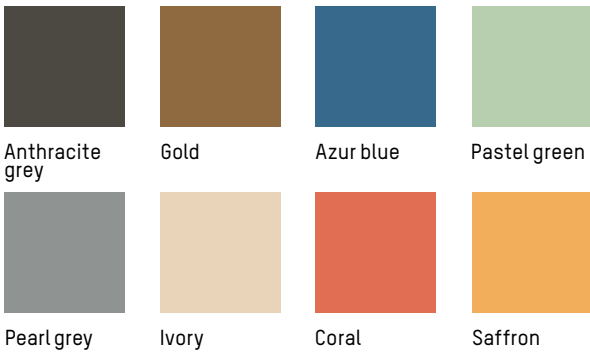

WEEK - END

STUDIO BRICHET ZIEGLER

2019

FOR CONTRACT PROJECT WITH MINIMUM QUANTITY

High tables

-

MATERIALS

Aluminium, matte grained Anti UV powder coating for outdoor use

COLOURS

Anthracite grey, Gold, Azur blue, Pastel green, Pearl grey, Ivory, Coral, Saffron

ORIGIN

China