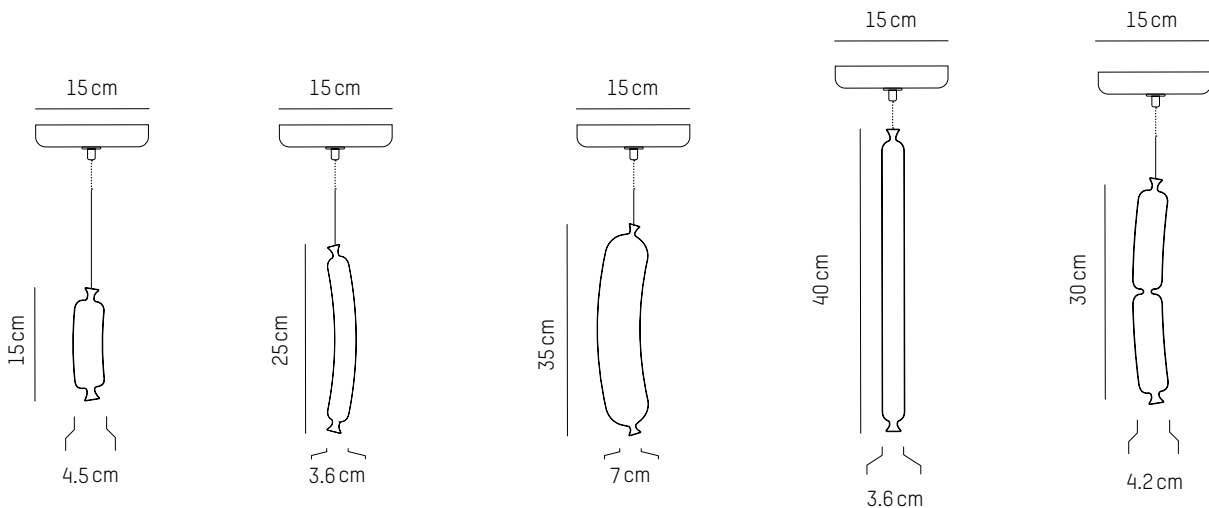

220-240 V 50-60HZ

Power

220-240 V 50-60 HZ

Diot

-

Ø: 4,2 cm | 1.7 inch
H: 15 cm | 5.1 inch
Cable: 175 cm | 69 in
Weight: 0,5 kg | 1.1 lb

PACKAGING :

L: 49 cm | 19.3 inch
W: 20 cm | 7.9 inch
H: 18 cm | 7.1 inch
Weight: 1,1 kg | 2.4 lb