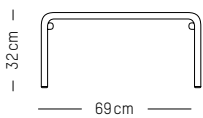

Saffron

Coffee table

W: 60 cm | 23.6 inch
L: 69 cm | 27.2 inch
H: 32 cm | 12.6 inch
Weight: 4 kg | 8.8 lb

PACKAGING :

L: 72 cm | 28.3 inch
W: 72 cm | 28.3 inch
H: 35 cm | 13.8 inch
Weight : 5 kg | 11 lb

FOR CONTRACT PROJECT WITH MINIMUM QUANTITY