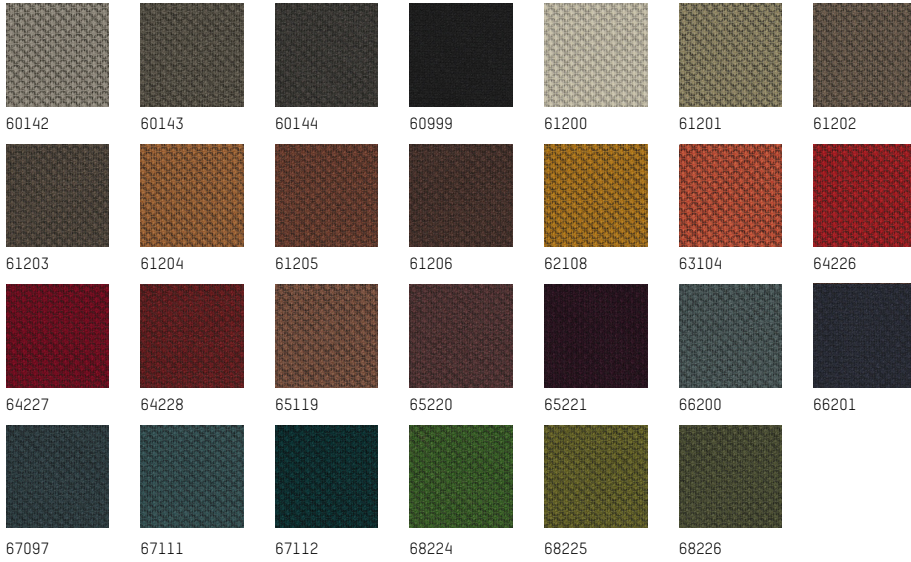

1C. GABRIEL RONDO

MATERIAL: 100% post-consumer recycled polyester fr
Width : 140cm - 55in
Weight : 470g/ml - 16,60z/Lin.yd

DURABILITY: 60.000 Martindale
ENVIRONMENT: STANDARD 100 by OEKO-TEX®
FIRE STANDARDS: BS EN 1021 1&2 Cigarette and Match/ BS EN 1021 -1 Cigarette BS 7176 Medium hazard/ BS 5852 Crib 5 BS 5852 Crib 5 / Call 117