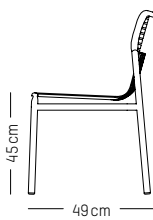

Bench

-

L: 121 cm | 47.7 inch
W: 49 cm | 19.3 inch
H: 77 cm | 30.3 inch (back)
H: 40 cm | 15.7 inch (seat)
Weight: 11 kg | 24.2 lb

PACKAGING :

L: 130 cm | 51.2 inch
W: 55 cm | 21.6 inch
H: 83 cm | 32.7 inch
Weight: 14 kg | 30.9 lb

Stackable

Bench without back

-

L: 156 cm | 61.4inch
W: 50 cm | 19.7 inch
H: 45 cm | 15.8 inch (seat)
Weight: 8 kg | 17.6 lb

PACKAGING :

L: 160 cm | 63 inch
W: 55 cm | 21.6 inch
H: 83 cm | 32.7 inch
Weight: 11 kg | 24.3 lb

Stackable