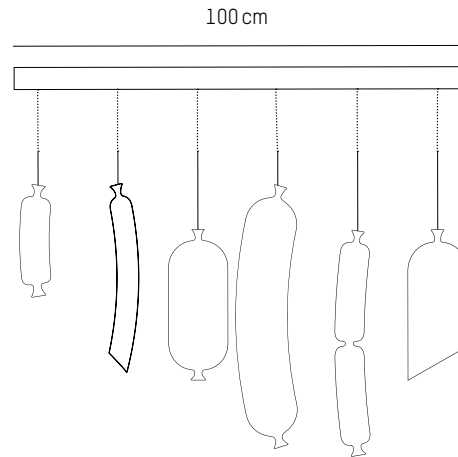

Line of 6

L: 100 cm | 39.4 inch
Cable length : 175 cm | 69 inch
Weight: 2,8 kg | 6.2 lb

PACKAGING :

L: 10 cm | 3.9 inch
W: 30 cm | 11.8 inch
H: 11 cm | 4.3 inch
Weight: 4,3 kg | 9.5 lb

13