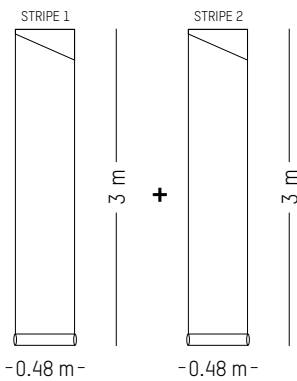

TECHNICAL SPECIFICATIONS

 Apply Paste to the wall

 Dry peelable

 Light-proof

 Washable

Ø: 300 cm | 118.1 inch
W: 48cm | 18.9 inch
Weight: 0,3 kg | 0.6 lb

PACKAGING :

Ø: 10 cm | 3.9 inch
H: 51,5 cm | 20.3 inch
Weight: 0,5 kg | 1.1 lb