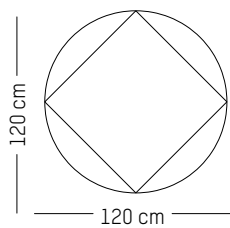

Round

-

Ø: 120 cm | 47.2 inch
H: 75 cm | 29.5 inch
Weight: 32 kg | 70.5 lb

PACKAGING :

L: 150 cm | 59 inch
L: 150 cm | 59 inch
H: 15 cm | 6 inch
Weight: 55 kg | 121.3 lb

Assembly