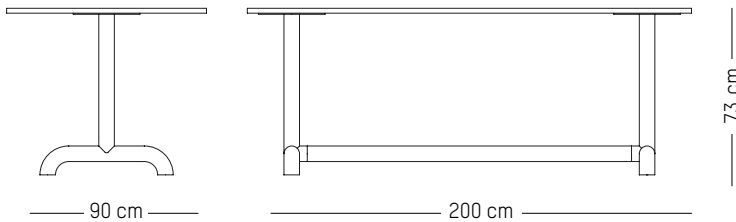

Rectangular dining table

-

L: 200 cm | 79 inch

W: 90 cm | 35 inch

H: 73 cm | 29 inch

Weight: 46 kg | 102 lb

PACKAGING :

- Carton box 1

L: 202 cm | 79 inch

W: 92 cm | 36 inch

H: 5 cm | 2 inch

Weight: 30 kg | 66.1 lb

- Carton box 2

L: 180 cm | 71 inch

W: 62 cm | 24 inch

H: 16 cm | 6.3 inch

Weight: 22 kg | 48.5 lb

Assembly