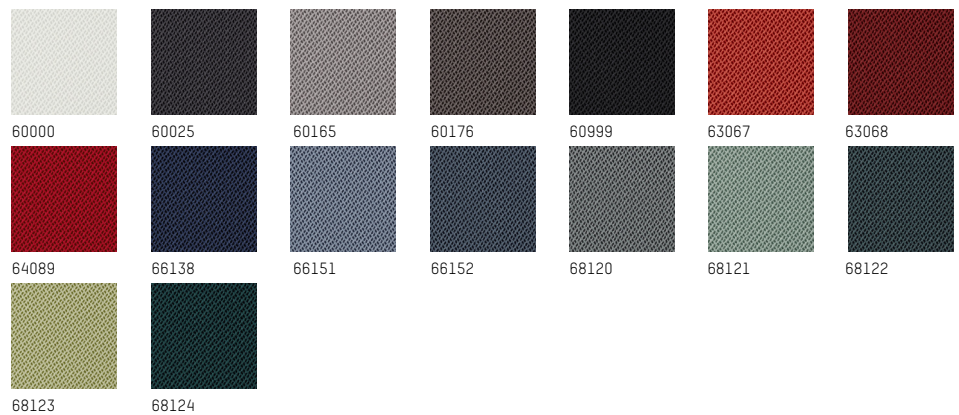

FABRICS' SELECTIONS

TO CREATE YOUR CUSTOM GRID, HOFF AND NUBILO SOFAS, ARMCHAIRS, STOOLS - FOR LILY, PLEASE REFER TO FABRICS WITH *

CATEGORY 1

GABRIEL CHILI* | GABRIEL RHYTHM | GABRIEL RONDO

1A. GABRIEL CHILI*

MATERIAL: 100% post-consumer recycled polyester fr
Width : 140cm - 55in
Weight : 470g/ml - 16,60z/Lin.yd

DURABILITY: 60.000 Martindale
ENVIRONMENT: STANDARD 100 by OEKO-TEX®
FIRE STANDARDS: BS EN 1021 1&2 Cigarette and Match/ BS EN 1021-1 Cigarette
BS 7176 Medium hazard/ BS 5852 Crib 5
BS 5852 Crib 5 / Call 117

1B. GABRIEL RHYTHM

MATERIAL: 100% polyester/polyester flame retardant
Width : 140cm - 55in
Weight : 490g/ml - 17,240z/Lin.yd

DURABILITY: 70.000 Martindale
ENVIRONMENT: STANDARD 100 by OEKO-TEX®