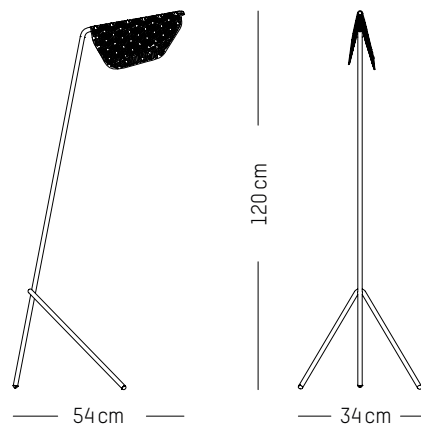

Power

220-240 V 50-60 HZ

Power

110-120 V 60 HZ

Table lamp

-

L: 33 cm | 13 inch

W: 21 cm | 8.3 inch

H: 44,5 cm | 17.5 inch

Cable length: 200 cm | 79 inch

Weight: 1,3 kg | 2.9 lb

PACKAGING :

Type: Carton box

L: 46 cm | 18.1 inch

W: 45 cm | 17.7 inch

H: 23 cm | 9.1 inch

Weight: 2,7 kg | 6 lb

Floor lamp

-

L: 54 cm | 21.3 inch

W : 34 cm | 13.4 inch

H : 120 cm | 47.3 inch

Cable length : 200 cm | 79 inch

Weight: 2 kg | 4.4 lb