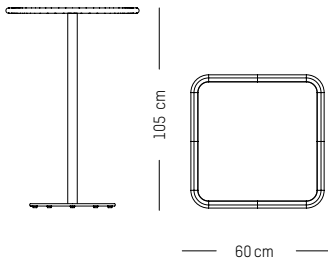

High table square

-

L: 60 cm | 27.5 inch
W: 60cm | 27.5 inch
H: 105 cm | 41.3 inch
Weight: 13 kg | 29 lb

PACKAGING :

L: 72 cm | 28.3 inch
W: 72 cm | 28.3 inch
H: 108 cm | 42.5 inch
Weight: 15 kg | 33 lb

Assembly