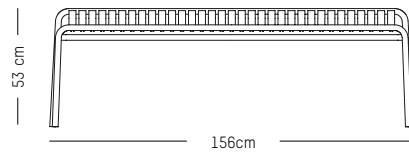

Bench

-

L: 121 cm | 47.7 inch
W: 49 cm | 19.3 inch
H: 77 cm | 30.3 inch (back)
H: 40 cm | 15.7 inch (seat)
Weight: 11 kg | 24.2 lb

PACKAGING :

L: 130 cm | 51.2 inch
W: 55 cm | 21.6 inch
H: 83 cm | 32.7 inch
Weight: 14 kg | 30.9 lb

Stackable

Bench without back

-

L: 156 cm | 61.4inch
W: 50 cm | 19.7 inch
H: 45 cm | 15.8 inch (seat)
Weight: 8 kg | 17.6 lb

PACKAGING :

L: 160 cm | 63 inch
W: 55 cm | 21.6 inch
H: 83 cm | 32.7 inch
Weight: 11 kg | 24.3 lb

Stackable