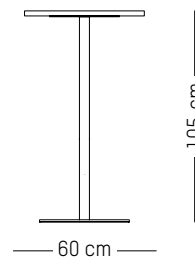

ORIGIN

Europe

TECHNICAL SPECIFICATIONS

Square high

-

L: 60 cm | 23.6 inch
W: 60 cm | 23.6 inch
H: 105 cm | 41.34 inch
Weight: 22,5 kg | 49.6 lb

PACKAGING :

L: 110 cm | 43.3 inch
L: 65 cm | 25.6 inch
H: 7 cm | 2.8 inch
Weight: 24 kg | 53 lb