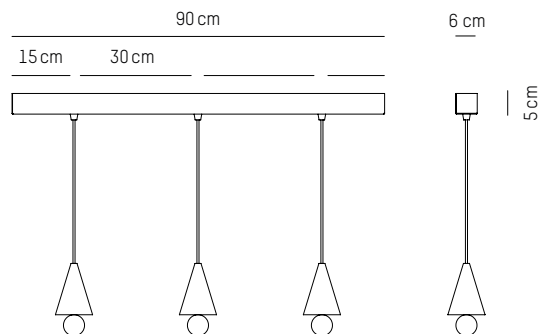

Linear canopy

5 PCS XS CHERRY PENDANT

L: 90 cm | 35 inch
W: 6 cm | 2.4 inch
H: 5 cm | 1.9 inch
Weight: 3,9 kg | 8.6 lb

PACKAGING :

Type: Carton box
L: 91 cm | 35.6inch
W: 17 cm | 6.6 inch
H: 27 cm | 10.6 inch