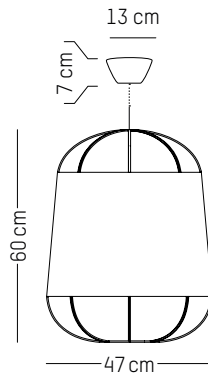

Weight: 2,7 kg | 6 lb

Floor lamp

-

L: 54 cm | 21.3 inch

W : 34 cm | 13.4 inch

H : 120 cm | 47.3 inch

Cable length : 200 cm | 79 inch

Weight: 2 kg | 4.4 lb

Power

220-240 V 50-60 HZ

Grillo L

-

Ø: 36 cm | 14.2 inch
D: 10 cm | 3.9 inch
Cable length: 300 cm | 118 inch
Weight: 0,6 kg | 1.3 lb

PACKAGING :

Type: Carton box
L: 42 cm | 16.5 inch
W: 42 cm | 16.5 inch
H: 15 cm | 5.9 inch
Weight: 1,5 kg | 3.3 lb

Grillo S

-

Ø: 23 cm | 9.1 inch
D: 10 cm | 3.9 inch
Cable length: 300 cm | 118 inch
Weight: 0,3 kg | 0.7 lb

PACKAGING :

Type: Carton box
L: 28 cm | 11 inch
W: 28 cm | 11 inch
H: 15 cm | 5.9 inch
Weight: 0,9 kg | 2 lb

Ø: 22 cm | 8.7 inch
H: 42 cm | 16.5 inch
Weight: 0,4 kg | 0.9 lb
Cable length: 250 cm | 99 inch or
on demand: 1000 cm | 394 inch

PACKAGING :

Type: Carton box
L: 27,5 cm | 10.8 inch
W: 27,5 cm | 10.8 inch
H: 48,5 cm | 19.1 inch
Weight: 1,3 kg | 2.9 lb