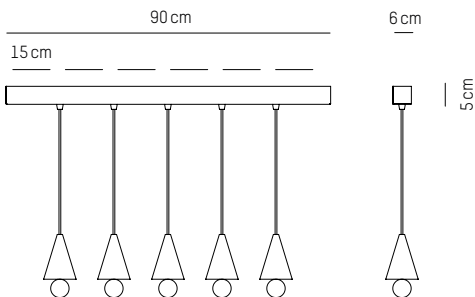

Linear canopy

5 PCS XS CHERRY PENDANT

L: 90 cm | 35 inch
W: 6 cm | 2.4 inch
H: 5 cm | 1.9 inch
Weight: 3,9 kg | 8.6 lb

PACKAGING :

Type: Carton box
L: 91 cm | 35.6inch
W: 17 cm | 6.6 inch
H: 27 cm | 10.6 inch