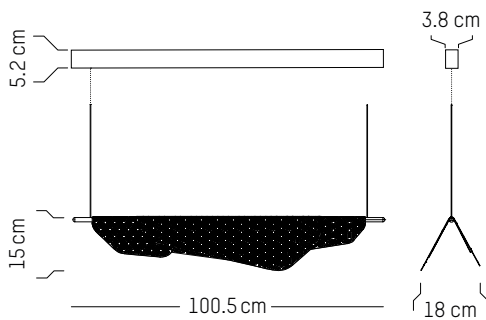

220-240 V 50-60HZ

Power

220-240 V 50-60 HZ

Small

L: 100,5 cm | 39.6 inch
W: 18 cm | 7.1 inch
H: 15 cm | 5.9 inch
Cable length: 200 cm | 79 inch
Weight: 4 kg | 8.8 lb

PACKAGING :

L: 109 cm | 42.9 inch
W: 25 cm | 9.9 inch
H: 30 cm | 11.8 inch
Weight: 4,7 kg | 10.4 lb