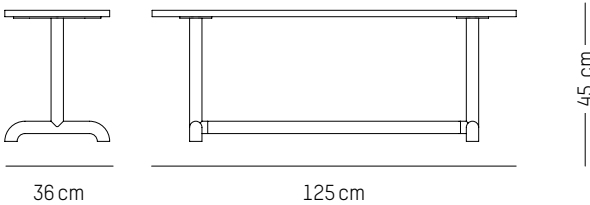

MATERIALS

Wooden top with matte lacquered oak veneer
Leg structure : Steel with matte grained powder coating

COLORS

Grey-brown, Red-brown

ORIGIN

Europe

Bench 125 cm

-