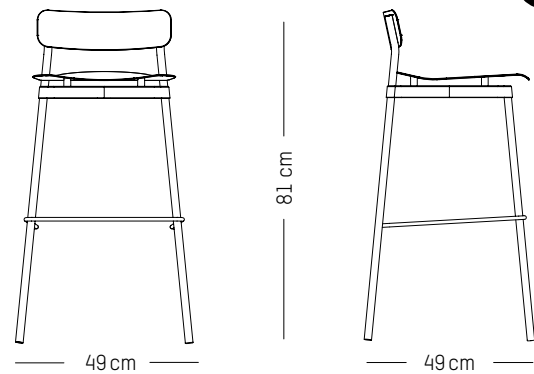

-

L: 61cm | 24 inch
D: 58 cm | 23 inch
H: 71 cm | 28 inch
H (seat): 40 cm | 16 inch
Weight: 7,9 kg | 17.4 lb

PACKAGING :

L: 64 cm | 25.2 inch
W: 59 cm | 23.2 inch
H: 71 cm | 28 inch
Weight: 11 kg | 24.3 lb

L: 51cm | 20.47 inch
D: 51 cm | 20.08 inch
H: 92 cm | 36.22 inch
H (seat): 75 cm | 29.53 inch
Weight: 6 kg | 13.23 lb

PACKAGING :

L: 53 cm | 20.87 inch
W: 53 cm | 20.87 inch
H: 93 cm | 36.61 inch
Weight: 10 kg | 22.05 lb

NEW

High stool

-

L: 49cm | 19.3 inch
D: 49 cm | 19.3 inch
H: 81 cm | 31.9 inch
H (seat): 65 cm | 25.6 inch
Weight: 4,1 kg | 9.1 lb

PACKAGING :

L: 53 cm | 20.9 inch
W: 53 cm | 20.9 inch
H: 83 cm | 32.7 inch
Weight : 4.1 kg | 9.1 lb