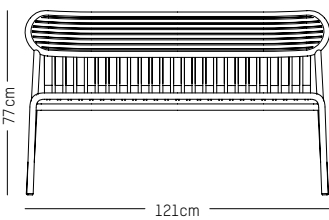

Bench

-

L: 121 cm | 47.7 inch
W: 49 cm | 19.3 inch
H: 77 cm | 30.3 inch (back)
H: 40 cm | 15.7 inch (seat)
Weight: 11 kg | 24.2 lb

PACKAGING :

L: 130 cm | 51.2 inch
W: 55 cm | 21.6 inch
H: 83 cm | 32.7 inch
Weight: 14 kg | 30.9 lb

Stackable

Bench without back

-

L: 156 cm | 61.4inch
W: 50 cm | 19.7 inch
H: 45 cm | 15.8 inch (seat)
Weight: 8 kg | 17.6 lb

PACKAGING :

L: 160 cm | 63 inch
W: 55 cm | 21.6 inch
H: 83 cm | 32.7 inch
Weight: 11 kg | 24.3 lb

Stackable