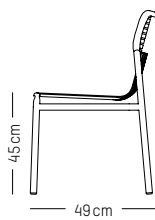

Benches

-

MATERIALS

Aluminium, matte grained Anti UV powder coating for outdoor use

COLORS

Black, White, Blue, Burgundy, Blush, Terracotta, Jade green, Glass green, Yellow

ORIGIN

China