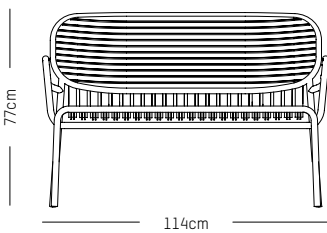

2 seater sofa

-

L: 113,5 cm | 44.5 inch

W: 64 cm | 24.2 inch

H: 78.5 cm | 31 inch (back)

H: 40 cm | 15.7 inch (seat)

Weight: 9 kg | 19.8 lb

PACKAGING :

L: 70 cm | 27.6 inch

W: 120 cm | 47.2 inch

H: 83 cm | 32.7 inch

Weight: 12 kg | 26.5 lb

Stackable

Sofa

-

MATERIALS

Aluminium, matte grained Anti UV powder coating for outdoor use

COLORS

Black, White, Blue, Burgundy, Blush, Terracotta, Jade green, Glass green, Yellow

ORIGIN

China

TECHNICAL SPECIFICATIONS

Compliant with EN 581-1 ; EN581 -2 for Contract Use