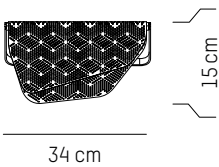

EUROPE

UK

Power

220-240 V 50-60HZ

Power

220-240 V 50-60 HZ

L: 34 cm | 13.4 inch
D: 20 cm | 7.9 inch
H: 15 cm | 5.9 inch
Weight: 1 kg | 2.2 lb

PACKAGING :