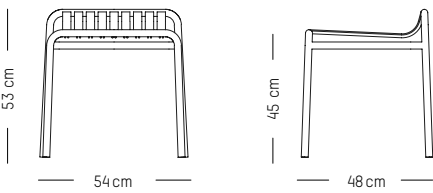

WEEK - END

STUDIO BRICHET ZIEGLER

2017 & 2019

Stool

-

L: 53,3 cm | 21 inch
W: 58 cm | 22.8 inch
H: 53 cm | 20.9 inch
H (seat): 45 cm | 18 inch
Weight: 3 kg | 6.6 lb

PACKAGING :

L: 57 cm | 22.4 inch
W: 61 cm | 24 inch
H: 56 cm | 22 inch
Weight: 5 kg | 11 lb

Stackable

FOR CONTRACT PROJECT WITH MINIMUM QUANTITY

Stools

-

MATERIALS

Aluminium, matte grained Anti UV powder coating for outdoor use

COLOURS

Anthracite grey, Gold, Azur blue, Pastel green, Pearl grey, Ivory, Coral, Saffron

ORIGIN

China