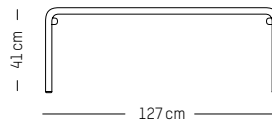

Saffron

Coffee table

W: 60 cm | 23.6 inch
L: 69 cm | 27.2 inch
H: 32 cm | 12.6 inch
Weight: 4 kg | 8.8 lb

PACKAGING :

L: 72 cm | 28.3 inch
W: 72 cm | 28.3 inch
H: 35 cm | 13.8 inch
Weight : 5 kg | 11 lb

FOR CONTRACT PROJECT WITH MINIMUM QUANTITY