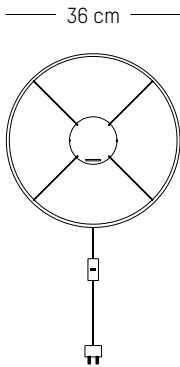

Weight: 2,7 kg | 6 lb

Floor lamp

-

L: 54 cm | 21.3 inch

W : 34 cm | 13.4 inch

H : 120 cm | 47.3 inch

Cable length : 200 cm | 79 inch

Weight: 2 kg | 4.4 lb

Power

220-240 V 50-60 HZ

Grillo L

-

Ø: 36 cm | 14.2 inch
D: 10 cm | 3.9 inch
Cable length: 300 cm | 118 inch
Weight: 0,6 kg | 1.3 lb

PACKAGING :

Type: Carton box
L: 42 cm | 16.5 inch
W: 42 cm | 16.5 inch
H: 15 cm | 5.9 inch
Weight: 1,5 kg | 3.3 lb