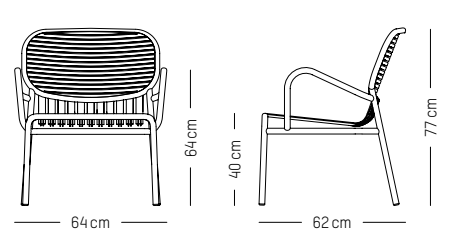

Jade green

Glass green

Yellow

Chair

L: 52 cm | 20.5 inch
 W: 50 cm | 19.7 inch
 H: 77 cm | 30.3 inch
 H1: 45 cm | 17.7 inch
 Weight: 3 kg | 6.6 lb

PACKAGING (X2):

L: 60 cm | 23.6 inch
 W: 53 cm | 20.9 inch
 H: 98 cm | 38.6 inch
 Weight: 8 kg | 17.7 lb