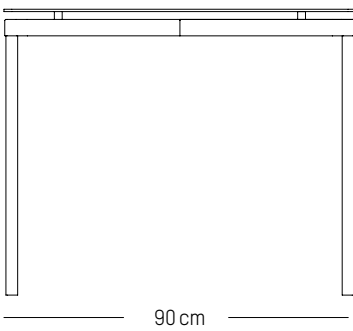

FROMME

TOM CHUNG

2021

Black

Brown-red

Mint-green

Blue

Coral

Rectangular table

-

MATERIALS

Aluminium, matte grained Anti UV powder coating for outdoor use

COLORS

Black, Brown-red, Mint-green, Blue, Coral

ORIGIN

China

90 cm

73 cm

180 cm

Rectangular table

-

L: 180cm | 70.9 inch

W: 90 cm | 35.4 inch

H: 73 cm | 29 inch

Weight: 37,5 kg | 82.7 lb

PACKAGING :

L: 200 cm | 78.7 inch

W: 92 cm | 36.2 inch

H: 8 cm | 3.2 inch

Weight: 44 kg | 97 lb