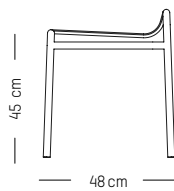

Stool

-

L: 53,3 cm | 21 inch
W: 58 cm | 22.8 inch
H: 53 cm | 20.9 inch
H (seat): 45 cm | 18 inch
Weight: 3 kg | 6.6 lb

PACKAGING :

L: 57 cm | 22.4 inch
W: 61 cm | 24 inch
H: 56 cm | 22 inch
Weight: 5 kg | 11 lb

Stackable

FOR CONTRACT PROJECT WITH MINIMUM QUANTITY

Stools

-

MATERIALS

Aluminium, matte grained Anti UV powder coating for outdoor use

COLOURS

Anthracite grey, Gold, Azur blue, Pastel green, Pearl grey, Ivory, Coral, Saffron

ORIGIN

China