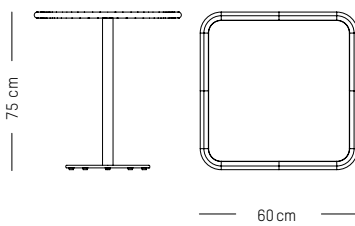

packaging legs (x2)
L: 19 cm | 7.5 inch
W: 19 cm | 7.5 inch
H: 80 cm | 31.5 inch
Weight: 4 kg | 8.9 lb

Assembly

WEEK - END

STUDIO BRICHET ZIEGLER

2019

Square bistro table

L: 60 cm | 27.5 inch
W: 60cm | 27.5 inch
H: 75 cm | 29.5 inch
Weight: 11 kg | 24.2 lb