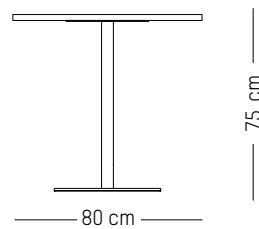

Round bistro large

-

Ø: 80 cm | 31.5 inch

H: 75 cm | 29.5 inch

Weight: 22,4 kg | 49.4 lb

PACKAGING :

L: 80 cm | 31,5 inch

L: 85 cm | 33,5 inch

H: 7 cm | 2.8 inch

Weight: 24 kg | 53 lb

Assembly