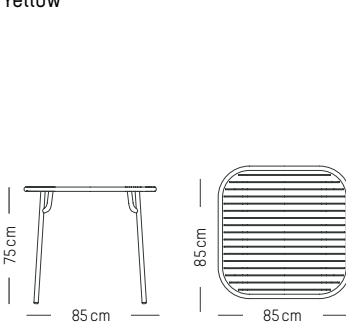

Glass green

Yellow

Square table

L: 85 cm | 33.5 inch
W: 85 cm | 33.5 inch
H: 75 cm | 29.5 inch
Weight: 12 kg | 26.5 lb

PACKAGING :

packaging tabletop
L: 86 cm | 33.9 inch
W: 86 cm | 33.9 inch
H: 5 cm | 2 inch
Weight: 10 kg | 22 lb