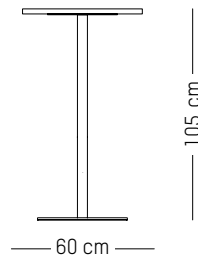

Square high

-

L: 60 cm | 23.6 inch

W: 60 cm | 23.6 inch

H: 105 cm | 41.34 inch

Weight: 22,5 kg | 49.6 lb

PACKAGING :

L: 110 cm | 43,3 inch

L: 65 cm | 25,6 inch

H: 7 cm | 2.8 inch

Weight: 24 kg | 53 lb

Assembly