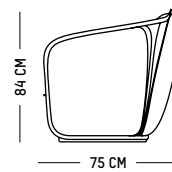

Sofa

-

L: 165 cm | 65 inch
W: 75 cm | 30 inch
H: 84 cm | 33 inch
Weight: 59 kg | 130 lb

PACKAGING :

Type: Wooden crate
L: 172 cm | 68 inch
W: 85 cm | 33 inch
H: 102 cm | 40 inch
Weight: 90kg | 198 lb

Armchair

-

L: 85 cm | 33 inch
W: 75 cm | 30 inch
H: 84 cm | 33 inch
H1: 40 cm | 15.7 inch
Weight: 39 kg | 86 lb

PACKAGING :

Type: Wood box
L: 92 cm | 36 inch
W: 85 cm | 33 inch
H: 102 cm | 40 inch
Weight: 60 kg | 132 lb