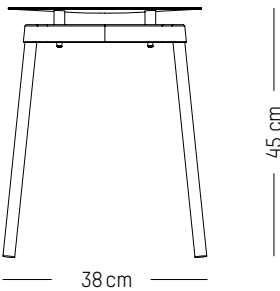

H: 71 cm | 28 inch

H (seat): 40 cm | 16 inch

Weight: 5,9 kg | 13 lb

PACKAGING :

L: 64 cm | 25.2 inch

W: 59 cm | 23.2 inch

H: 71 cm | 28 inch

Weight: 8 kg | 17.6 lb

TECHNICAL SPECIFICATIONS

Compliant with EN 581-1 ; EN581-2 for Contract use

Stool

-

L: 38cm | 15 inch

D: 38 cm | 15 inch

H: 45 cm | 18 inch

Weight: 2,6 kg | 5.7 lb