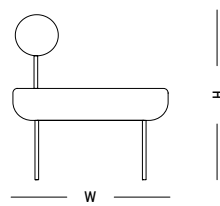

TECHNICAL SPECIFICATIONS

DRY CLEAN

Medium Armchair

-

L: 68 cm | 26.8 inch
W: 68 cm | 26.8 inch
H: 72.5 cm | 28.5 inch
H1: 40 cm | 15.8 inch
Weight: 17 kg | 37.5 lb

PACKAGING :

Type: Wood box
L: 53cm | 20.9 inch
W: 71cm | 27.9 inch
H: 43 cm | 16.9 inch
Weight: 24 kg | 12.6 lb