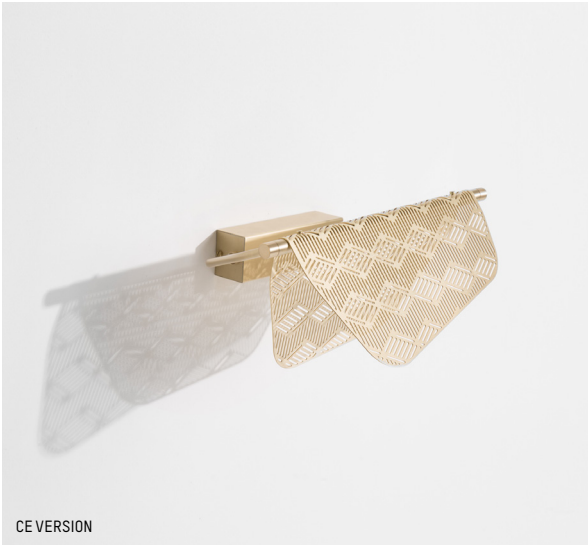

MEDITERRANEA

NOÉ DUCHAUFOR-LAWRANCE

2016

Wall lamp

-

MATERIALS

Brushed or painted brass
Lighting system: integrated LED

COLORS

Brushed brass, White, Black

ORIGIN

France

TECHNICAL SPECIFICATIONS

LED input:
324 lumens

EUROPE

UK

Power

220-240 V 50-60HZ

Power

220-240 V 50-60 HZ

L: 34 cm | 13.4 inch
D: 20 cm | 7.9 inch
H: 15 cm | 5.9 inch
Weight: 1 kg | 2.2 lb

PACKAGING :

Type: Carton box
L: 42 cm | 16.5 inch
W: 32 cm | 12.6 inch
H: 24 cm | 9.5 inch
Weight: 2,1 kg | 4.6 lb

* While stocks last