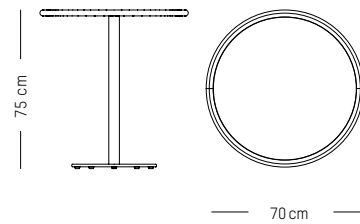

Round bistro table

-

Ø: 70 cm | 23.6 inch
L: 70 cm | 23.6 inch
H: 75 cm | 29.5 inch
Weight: 10 kg | 22 lb

PACKAGING :

L: 73 cm | 29 inch
W: 73 cm | 29 inch
H: 78 cm | 30.7 inch
Weight: 12 kg | 26.5 lb

Assembly