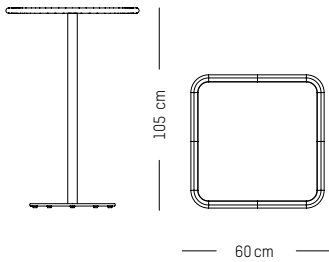

Azur blue

Pastel green

Pearl grey

Ivory

Coral

Saffron

High table square

L: 60 cm | 27.5 inch
W: 60 cm | 27.5 inch
H: 105 cm | 41.3 inch
Weight: 13 kg | 29 lb