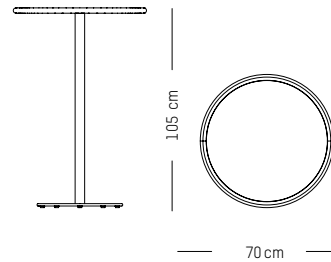

ORIGIN

China

High table round

-

Ø: 70 cm | 23.6 inch
L: 70 cm | 23.6 inch
H: 105 cm | 41.3 inch
Weight: 12 kg | 26.4 lb

PACKAGING :

L: 73 cm | 29 inch
W: 73 cm | 29 inch
H: 108 cm | 42.5 inch
Weight: 14 kg | 30.9 lb

Assembly