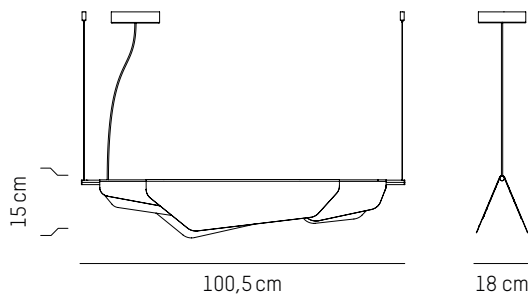

LED 24V - 9W
LED input: 936 lumens

LARGE

LED 24V - 1W
LED input: 1620 lumens

Power

110-120 V 60 HZ

Small

L: 100,5 cm | 39.6 inch
W: 18 cm | 7.1 inch
H: 15 cm | 5.9 inch
Cable length: 200 cm | 79 inch
Weight: 4 kg | 8.8 lb

PACKAGING :

L: 109 cm | 42.9 inch
W: 25 cm | 9.9 inch
H: 30 cm | 11.8 inch
Weight: 4,7 kg | 10.4 lb

* While stocks last

Large

L: 160 cm | 63 inch
W: 18 cm | 7.1 inch
H: 15 cm | 5.9 inch
Cable length: 200 cm | 79 inch
Weight: 6 kg | 13.2 lb