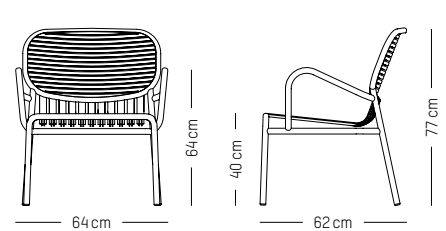

Chair

L: 52 cm | 20.5 inch
W: 50 cm | 19.7 inch
H: 77 cm | 30.3 inch
H1: 45 cm | 17.7 inch
Weight: 3 kg | 6.6 lb

PACKAGING (X2):

L: 60 cm | 23.6 inch
W: 53 cm | 20.9 inch
H: 98 cm | 38.6 inch
Weight: 8 kg | 17.7 lb

Stackable

Bridge

L: 57 cm | 22.4 inch
W: 50 cm | 19.7 inch
H: 77 cm | 30.3 inch
H1: 45 cm | 17.7 inch
Weight: 4 kg | 8.8 lb

PACKAGING (X2) :

L: 60 cm | 23.6 inch
W: 53 cm | 20.9 inch
H: 98 cm | 38.6 inch
Weight: 11,5 kg | 25.4 lb

Stackable

Armchair

L: 66 cm | 26 inch
L: 62 cm | 24.4 inch
H: 77 cm | 30.3 inch (back)
H: 40 cm | 15.7 inch (seat)
H: 62 cm | 24.4 inch (armrests)
Weight: 5kg | 11 lb

PACKAGING (X2) :

L: 70 cm | 27.6 inch
W: 70 cm | 27.6 inch
H: 83 cm | 32.7 inch
Weight : 15 kg | 33 lb

Stackable