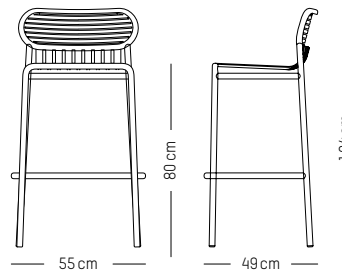

Bar stool

-

L: 49 cm | 19.3 inch
W: 55 cm | 19.3 inch
H: 104cm | 50.9 inch
H (seat): 80 cm | 32 inch
Weight: 5,6 kg | 12.3 lb

PACKAGING :

L: 53 cm | 20.9 inch
W: 58 cm | 22.8 inch
H: 110 cm | 43.3 inch
Weight: 8 kg | 17.7 lb