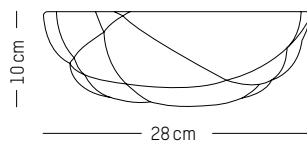

Serving bowl

-

Ø: 28 cm | 11 inch

H: 10 cm | 3.9 inch

Weight: 1,6 kg | 3.9 lb

PACKAGING :

L: 32 cm | 12.6 inch

W: 32 cm | 12.6 inch

H: 11 cm | 4.3 inch

Weight: 1,8 kg | 4 lb

* While stocks last