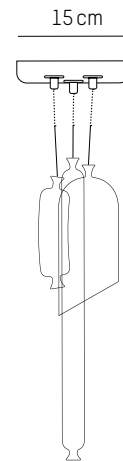

220-240 V 50-60HZ

Power

220-240 V 50-60 HZ

Diot

Ø: 4,2 cm | 1.7 inch
H: 15 cm | 5.1 inch
Cable: 175 cm | 69 in
Weight: 0,5 kg | 1.1 lb

PACKAGING :

L: 49 cm | 19.3 inch
W: 20 cm | 7.9 inch
H: 18 cm | 7.1 inch
Weight: 1,1 kg | 2.4 lb

L: 49 cm | 19.3 inch
W: 20 cm | 7.9 inch
H: 18 cm | 7.1 inch
Weight: 1,1 kg | 2.4 lb

Toulouse

Ø: 4,2 cm | 1.7 inch
H: 30 cm | 11.8 inch
Cable: 175 cm | 69 in
Weight: 0,6 kg | 1.3 lb

PACKAGING :

L: 49 cm | 19.3 inch
W: 20 cm | 7.9 inch
H: 18 cm | 7.1 inch
Weight: 1,1 kg | 2.4 lb

L: 49 cm | 19.3 inch
W: 32 cm | 12.6 inch
H: 12 cm | 4.7 inch
Weight: 1,9 kg | 4.2 lb

Set of 3 #2

-

Ø: 4,2 cm | 1.7 inch
H: 38 cm | 15 inch
Cable length: 175 cm | 69 inch
Weight: 1,2 kg | 2.7 lb

PACKAGING :

L: 49 cm | 19.3 inch
W: 32 cm | 12.6 inch
H: 12 cm | 4.7 inch
Weight: 1,9 kg | 4.2 lb

Set of 3 #3

-

Ø: 4,2 cm | 1.7 inch
H: 45 cm | 16.9 inch
Cable length: 175 cm | 69 inch
Weight: 1 kg | 2.2 lb

PACKAGING :