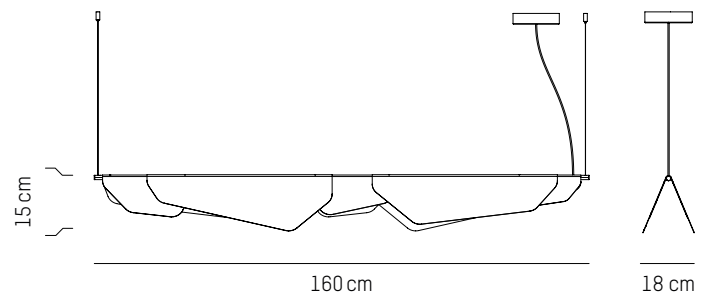

LED 24V - 9W
LED input: 936 lumens

LARGE

LED 24V - 1W
LED input: 1620 lumens

Power

110-120 V 60 HZ

Small

L: 100,5 cm | 39.6 inch
W: 18 cm | 7.1 inch
H: 15 cm | 5.9 inch
Cable length: 200 cm | 79 inch
Weight: 4 kg | 8.8 lb

PACKAGING :

L: 109 cm | 42.9 inch
W: 25 cm | 9.9 inch
H: 30 cm | 11.8 inch
Weight: 4,7 kg | 10.4 lb

* While stocks last

Large

L: 160 cm | 63 inch
W: 18 cm | 7.1 inch
H: 15 cm | 5.9 inch
Cable length: 200 cm | 79 inch
Weight: 6 kg | 13.2 lb