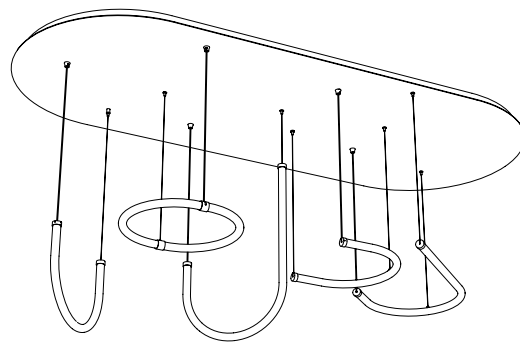

105cm

Triple pendant system

L: 105 cm | 41.3 inch
W: 53 cm | 21 inch
H: 82 cm | 33 inch
Weight: 15 kg | 33 lb

PACKAGING :

L: 86,7 cm | 34.1 inch
W: 115 cm | 45.3 inch
H: 58 cm | 26.8 inch
Weight: 17 kg | 37.5 lb