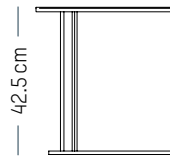

ISO

STUDIO POOL

2014

Side tables

-

MATERIALS

Steel with matte grained powder coating

COLORS

Black, White, Burgundy, Blue

ORIGIN

Europe

— 40 cm —

ISO-A

-

Ø: 47 cm | 18.5 inch
H: 45 cm | 17.7 inch
Weight: 5 kg | 11 lb

PACKAGING :

Type: Carton box
L: 52 cm | 20.5 inch
W: 51 cm | 20.1 inch
H: 50 cm | 19.7 inch
Weight: 7,8 kg | 17.2 lb

ISO-B

-

L: 40 cm | 15.8 inch
W: 40 cm | 15.8 inch
H: 42,5 cm | 16.7 inch
Weight: 5 kg | 11 lb

PACKAGING :

Type: Carton box
L: 52 cm | 20.5 inch
W: 51 cm | 20.1 inch
H: 50 cm | 19.7 inch
Weight: 7,8 kg | 17.2 lb