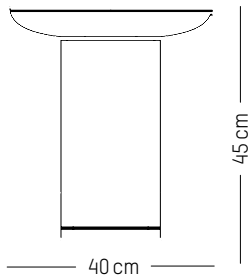

Small

-

D: 40 cm | 15.7 inch
H: 45 cm | 17.5 lb
Weight: 8 kg | 17.6 lb

PACKAGING :

Type: Carton box
L: 52 cm | 20.5 inch
W: 52 cm | 20.5 inch
H: 50 cm | 19.7 inch
Weight: 10 kg | 22 lb