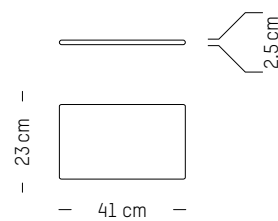

Suitable for outdoor use

Seat cushion

-

L: 41 cm | 16.1 inch
W: 34 cm | 13.4 inch
H: 2,5 cm | 1 inch
Weight: 0,5 kg | 1.1 lb

PACKAGING :

L: 45 cm | 17.7 inch
W: 45 cm | 17.7 inch
H: 5 cm | 2 inch
Weight: 1 kg | 2.2 lb