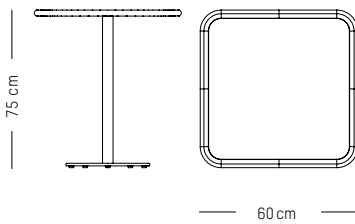

Square bistro table

-

L: 60 cm | 27.5 inch
W: 60 cm | 27.5 inch
H: 75 cm | 29.5 inch
Weight: 11 kg | 24.2 lb

PACKAGING :

L: 72 cm | 28.3 inch
W: 72 cm | 28.3 inch
H: 78 cm | 30.7 inch
Weight: 14 kg | 30.9 lb

Assembly