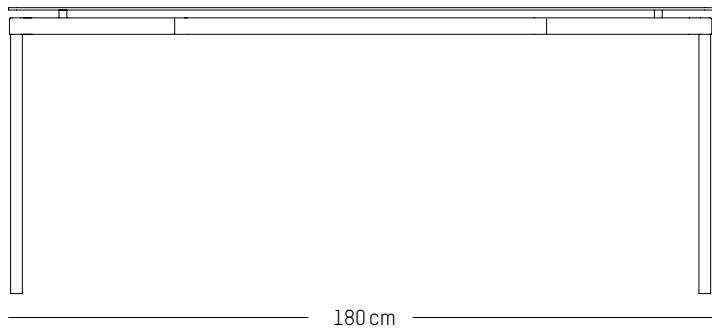

180 cm

Rectangular table

-

L: 180cm | 70.9 inch

W: 90 cm | 35.4 inch

H: 73 cm | 29 inch

Weight: 37,5 kg | 82.7 lb

PACKAGING :

L: 200 cm | 78.7 inch

W: 92 cm | 36.2 inch

H: 8 cm | 3.2 inch

Weight: 44 kg | 97 lb