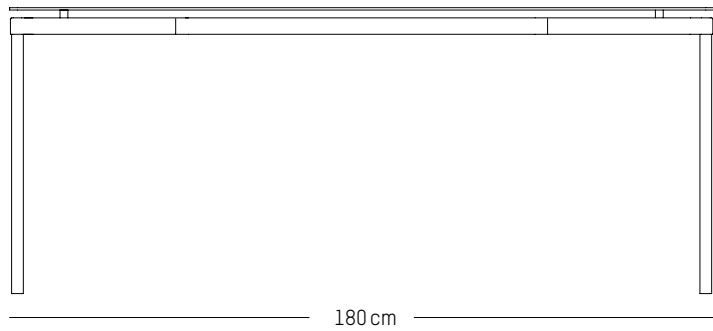

Rectangular table

-

L: 180cm | 70.9 inch

W: 90 cm | 35.4 inch

H: 73 cm | 29 inch

Weight: 37,5 kg | 82.7 lb

PACKAGING :

L: 200 cm | 78.7 inch

W: 92 cm | 36.2 inch

H: 8 cm | 3.2 inch

Weight: 44 kg | 97 lb