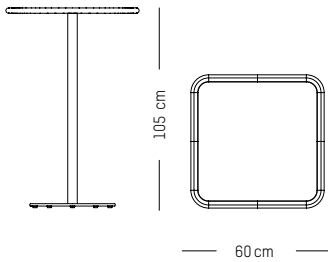

High table square

L: 60 cm | 27.5 inch
W: 60cm | 27.5 inch
H: 105 cm | 41.3 inch
Weight: 13 kg | 29 lb

PACKAGING :

L: 72 cm | 28.3 inch
W: 72 cm | 28.3 inch
H: 108 cm | 42.5 inch
Weight: 15 kg | 33 lb

Assembly

High tables

-

MATERIALS

Aluminium, matte grained Anti UV powder coating for outdoor use

COLORS

Black, White, Blue, Burgundy, Blush, Terracotta, Jade green, Glass green, Yellow