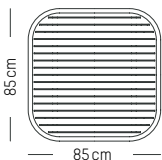

Azur blue

Pastel green

Pearl grey

Ivory

Coral

Saffron

Square table

L: 85 cm | 33.5 inch
W: 85 cm | 33.5 inch
H: 75 cm | 29.5 inch
Weight: 12 kg | 26.5 lb