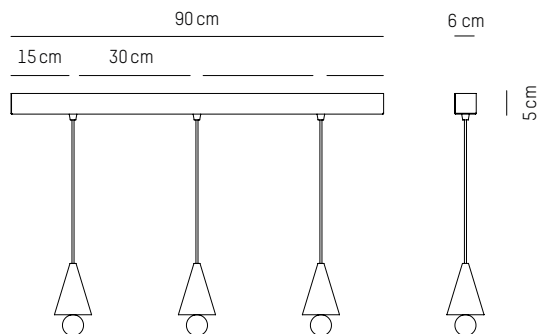

Linear canopy

5 PCS XS CHERRY PENDANT

L: 90 cm | 35 inch

W: 6 cm | 2.4 inch

H: 5 cm | 1.9 inch

Weight: 3,9 kg | 8.6 lb

PACKAGING :

Type: Carton box

L: 91 cm | 35.6inch

W: 17 cm | 6.6 inch

H: 27 cm | 10.6 inch

Linear canopy

3 PCS S CHERRY PENDANT

L: 90 cm | 35 inch

W: 6 cm | 2.4 inch

H: 5 cm | 1.9 inch

Weight: 3,4 kg | 7.5 lb

PACKAGING :

Type: Carton box

L: 91 cm | 35.6inch

W: 17 cm | 6.6 inch

H: 27 cm | 10.6 inch