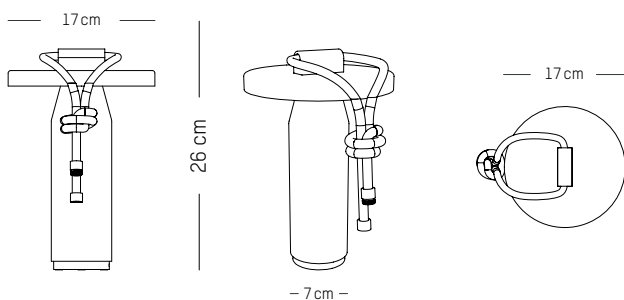

Natural

Sienna

Olive green

Emerald green

Small

Ø TOP: 17 cm | 6.7 inch
Ø BOTTOM: 7 cm | 2.8 inch
H: 26 cm | 10.1 inch
Weight: 1,3 kg | 2.9 lb

PACKAGING (pack cash and carry)

L: 18 cm | 7.1 inch
W: 18 cm | 7.1 inch
H: 29 cm | 11.4 inch
Weight: 2 kg | 4.4 lb