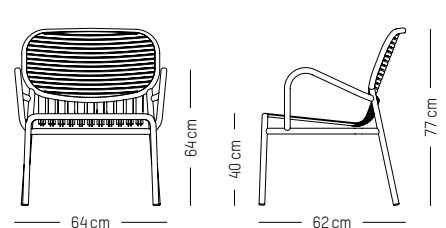

Jade green

Glass green

Yellow

Chair

L: 52 cm | 20.5 inch
 W: 50 cm | 19.7 inch
 H: 77 cm | 30.3 inch
 H1: 45 cm | 17.7 inch
 Weight: 3 kg | 6.6 lb

PACKAGING (X2):

L: 60 cm | 23.6 inch
 W: 53 cm | 20.9 inch
 H: 98 cm | 38.6 inch
 Weight: 8 kg | 17.7 lb