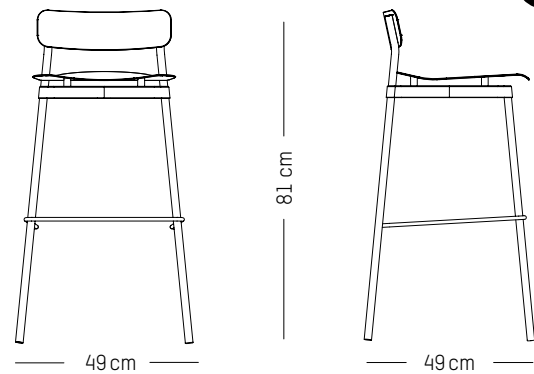

L: 51cm | 20.47 inch
D: 51 cm | 20.08 inch
H: 92 cm | 36.22 inch
H (seat): 75 cm | 29.53 inch
Weight: 6 kg | 13.23 lb

PACKAGING :

L: 53 cm | 20.87 inch
W: 53 cm | 20.87 inch
H: 93 cm | 36.61 inch
Weight: 10 kg | 22.05 lb