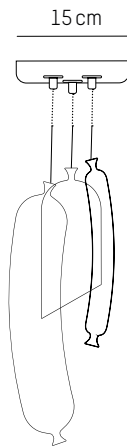

220-240 V 50-60 HZ

Diot

-

Ø: 4,2 cm | 1.7 inch
H: 15 cm | 5.1 inch
Cable: 175 cm | 69 in
Weight: 0,5 kg | 1.1 lb

PACKAGING :

L: 49 cm | 19.3 inch
W: 20 cm | 7.9 inch
H: 18 cm | 7.1 inch
Weight: 1,1 kg | 2.4 lb

PACKAGING :

L: 49 cm | 19.3 inch
W: 20 cm | 7.9 inch
H: 18 cm | 7.1 inch
Weight: 1,1 kg | 2.4 lb

Toulouse

-

Ø: 4,2 cm | 1.7 inch
H: 30 cm | 11.8 inch
Cable: 175 cm | 69 in
Weight: 0,6 kg | 1.3 lb

PACKAGING :

UK

Power

220-240 V 50-60HZ

Power

220-240 V 50-60 HZ

Set of 3 #1

Ø: 15 cm | 5.9 inch
H: 33 cm | 13 inch
Cable length: 175 cm | 69 inch
Weight: 1 kg | 2.2 lb

PACKAGING :

L: 49 cm | 19.3 inch
W: 32 cm | 12.6 inch
H: 12 cm | 4.7 inch
Weight: 1,9 kg | 4.2 lb

Set of 3 #2

Ø: 4,2 cm | 1.7 inch
H: 38 cm | 15 inch
Cable length: 175 cm | 69 inch
Weight: 1,2 kg | 2.7 lb

PACKAGING :