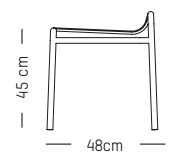

TECHNICAL SPECIFICATIONS

Compliant with EN 581-1 ; EN581 -2 for Contract Use

Bench

-

L: 121 cm | 47.7 inch

W: 49 cm | 19.3 inch

H: 77 cm | 30.3 inch (back)

H: 40 cm | 15.7 inch (seat)

Weight: 11 kg | 24.2 lb

PACKAGING :

L: 130 cm | 51.2 inch

W: 55 cm | 21.6 inch

H: 83 cm | 32.7 inch

Weight: 14 kg | 30.9 lb

Stackable

Bench without back

-

L: 156 cm | 61.4 inch

W: 50 cm | 19.7 inch

H: 45 cm | 15.8 inch (seat)

Weight: 8 kg | 17.6 lb

PACKAGING :

L: 160 cm | 63 inch

W: 55 cm | 21.6 inch

H: 83 cm | 32.7 inch

Weight: 11 kg | 24.3 lb

Stackable