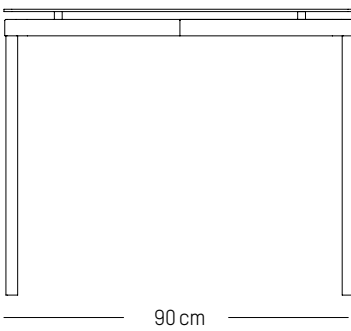

Rectangular table

-

L: 180cm | 70.9 inch

W: 90 cm | 35.4 inch

H: 73 cm | 29 inch

Weight: 37,5 kg | 82.7 lb

PACKAGING :

L: 200 cm | 78.7 inch

W: 92 cm | 36.2 inch

H: 8 cm | 3.2 inch

Weight: 44 kg | 97 lb