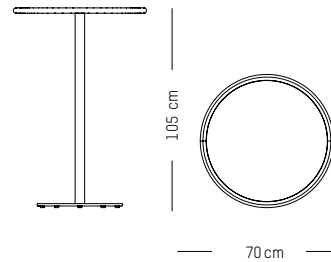

High table round

Ø: 70 cm | 23.6 inch
L: 70 cm | 23.6 inch
H: 105 cm | 41.3 inch
Weight: 12 kg | 26.4 lb

PACKAGING :

L: 73 cm | 29 inch
W: 73 cm | 29 inch
H: 108 cm | 42.5 inch
Weight: 14 kg | 30.9 lb

Assembly