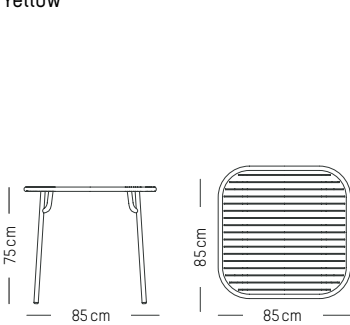

Blush

Terracotta

Jade green

Glass green

Yellow

Square table

L: 85 cm | 33.9 inch
W: 85 cm | 33.5 inch
H: 75 cm | 29.5 inch
Weight: 12 kg | 26.5 lb

PACKAGING :