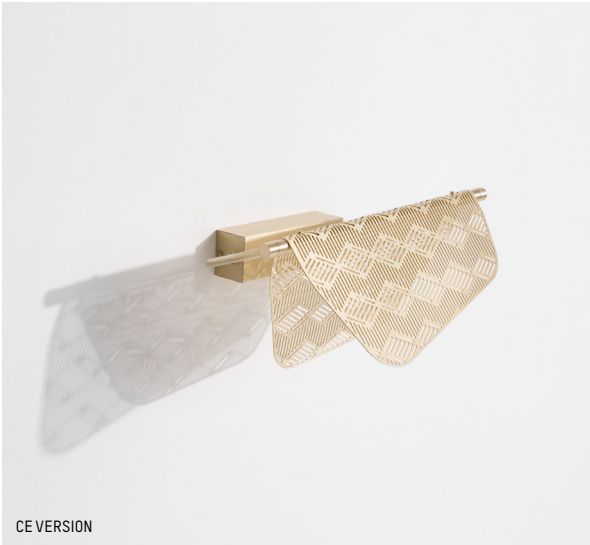

MEDITERRANEA

NOÉ DUCHAUFOUR-LAWRANCE

2016

Wall lamp

-

MATERIALS

Brushed or painted brass
Lighting system: integrated LED

COLORS

Brushed brass, White, Black

ORIGIN

France

TECHNICAL SPECIFICATIONS

LED 24V - 4W | LED input: 324 lumens | **IP** 20 | 2700K

EUROPE

UK

CE

CE

Power

220-240 V 50-60HZ

Power

220-240 V 50-60 HZ