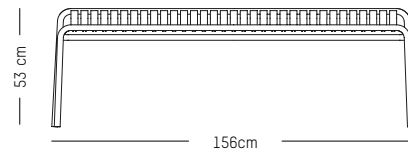

Bench

-

L: 121 cm | 47.7 inch
W: 49 cm | 19.3 inch
H: 77 cm | 30.3 inch (back)
H: 40 cm | 15.7 inch (seat)
Weight: 11 kg | 24.2 lb

PACKAGING :

L: 130 cm | 51.2 inch
W: 55 cm | 21.6 inch
H: 83 cm | 32.7 inch
Weight: 14 kg | 30.9 lb

Stackable

Bench without back

-

L: 156 cm | 61.4inch
W: 50 cm | 19.7 inch
H: 45 cm | 15.8 inch (seat)
Weight: 8 kg | 17.6 lb

PACKAGING :

L: 160 cm | 63 inch
W: 55 cm | 21.6 inch
H: 83 cm | 32.7 inch
Weight: 11 kg | 24.3 lb

Stackable