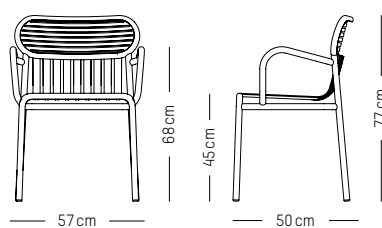

Jade green

Glass green

Yellow

Chair

L: 52 cm | 20.5 inch
 W: 50 cm | 19.7 inch
 H: 77 cm | 30.3 inch
 H1: 45 cm | 17.7 inch
 Weight: 3 kg | 6.6 lb

PACKAGING (X2):

L: 60 cm | 23.6 inch
 W: 53 cm | 20.9 inch
 H: 98 cm | 38.6 inch
 Weight: 8 kg | 17.7 lb