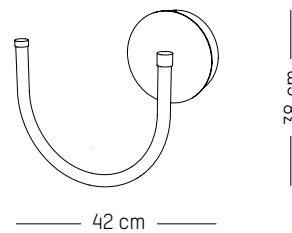

PACKAGING :

L: 62,5 cm | 24.6 inch
W: 46,7 cm | 18.4 inch
H: 6,8 cm | 2.7 inch
Weight: 2,5 kg | 5.5 lb

Pendant lamp O

L: 35 cm | 14 inch
D: 2,4 cm | 1 inch
H: 38 cm | 17.8 inch
Weight: 1,4 kg | 3.1 lb
Cable length (max): 2,5 m | 99 inch

Ceiling plate for double pendant JO

-

L: 89 cm | 35.1 inch
W: 74 cm | 25.6 inch
H: 4 cm | 1.4 inch
Weight: 23 kg | 50.8 lb

PACKAGING :

L: 91 cm | 35.9 inch
W: 76 cm | 26.4 inch
H: 6 cm | 2.4 inch
Weight: 26 kg | 57.4 lb

Ceiling plate for double pendant OU

-

L: 85 cm | 33.5 inch
W: 74 cm | 25.6 inch
H: 4 cm | 1.4 inch
Weight: 23 kg | 50.8 lb

PACKAGING :

L: 87 cm | 34.3 inch
W: 76 cm | 26.4 inch
H: 6 cm | 2.4 inch
Weight: 26 kg | 57.4 lb

Wall lamp U

-

L: 42 cm | 16.5 inch
D: 7 cm | 2.8 inch
H: 38 cm | 14.9 inch
Canopy: Ø 15cm | 5.9 inch
Weight: 0,96 kg | 2.12 lb

PACKAGING :

L: 46,7 cm | 18.4 inch
W: 42,7 cm | 16.7 inch
H: 7 cm | 2.8 inch
Weight: 1,9 kg | 4.2 lb