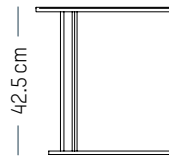

ISO

STUDIO POOL

2014

Side tables

-

MATERIALS

Steel with matte grained powder coating

COLORS

Black, White, Burgundy, Blue

ORIGIN

Europe

— 40 cm —

ISO-A

-

Ø: 47 cm | 18.5 inch
H: 45 cm | 17.7 inch
Weight: 5 kg | 11 lb

PACKAGING :

Type: Carton box
L: 52 cm | 20.5 inch
W: 51 cm | 20.1 inch
H: 50 cm | 19.7 inch
Weight: 7,8 kg | 17.2 lb

ISO-B

-

L: 40 cm | 15.8 inch
W: 40 cm | 15.8 inch
H: 42,5 cm | 16.7 inch
Weight: 5 kg | 11 lb

PACKAGING :

Type: Carton box
L: 52 cm | 20.5 inch
W: 51 cm | 20.1 inch
H: 50 cm | 19.7 inch
Weight: 7,8 kg | 17.2 lb