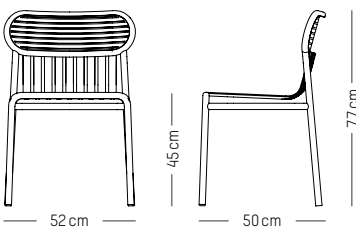

Jade green

Glass green

Yellow

Chair

L: 52 cm | 20.5 inch
 W: 50 cm | 19.7 inch
 H: 77 cm | 30.3 inch
 H1: 45 cm | 17.7 inch
 Weight: 3 kg | 6.6 lb

PACKAGING (X2):

L: 60 cm | 23.6 inch
 W: 53 cm | 20.9 inch
 H: 98 cm | 38.6 inch
 Weight: 8 kg | 17.7 lb