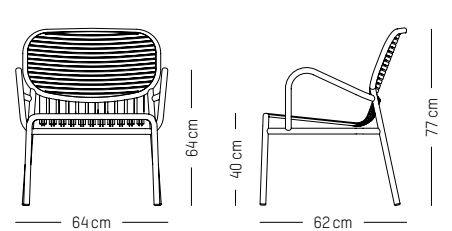

Armchair

L: 66 cm | 26 inch
L: 62 cm | 24.4 inch
H: 77 cm | 30.3 inch (back)
H: 40 cm | 15.7 inch (seat)
H: 62 cm | 24.4 inch (armrests)
Weight: 5kg | 11 lb

PACKAGING (X2) :

L: 70 cm | 27.6 inch
W: 70 cm | 27.6 inch
H: 83 cm | 32.7 inch
Weight : 15 kg | 33 lb

Stackable