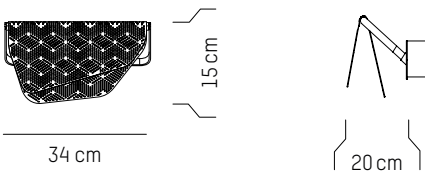

Power

220-240 V 50-60 HZ

L: 34 cm | 13.4 inch
D: 20 cm | 7.9 inch
H: 15 cm | 5.9 inch
Weight: 1 kg | 2.2 lb

PACKAGING :

Type: Carton box
L: 42 cm | 16.5 inch
W: 32 cm | 12.6 inch
H: 24 cm | 9.5 inch
Weight: 2,1 kg | 4.6 lb