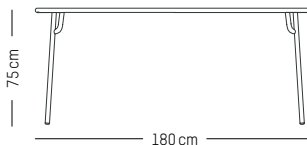

Rectangular table medium

W: 85 cm | 33.5 inch
L: 180 cm | 70.9 inch
H: 75 cm | 29.5 inch
Weight: 22,3 kg | 49.2 lb

PACKAGING :

packaging table top
L: 182 cm | 71.7 inch
W: 88 cm | 34.6 inch
H: 5 cm | 2 inch
Weight: 22 kg | 48.5 lb

packaging legs (x2)
L: 19 cm | 7.5 inch
W: 19 cm | 7.5 inch
H: 80 cm | 31.5 inch
Weight: 4 kg | 8.9 lb

Assembly