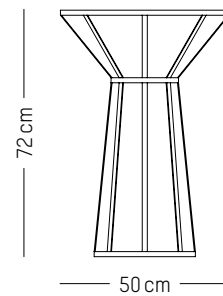

Stool

-

Ø: 35 cm | 14 inch
H: 44 cm | 17.3 inch
Weight: 4 kg | 8.8 lb

PACKAGING :

Type: Carton box
L: 41,5 cm | 16.3 inch
W: 41 cm | 16.1 inch
H: 52 cm | 20.5 inch
Weight: 5,6 kg | 12.3 lb

Coffee table

-

Ø: 70 cm | 27.6 inch
H: 33 cm | 13 inch
Weight: 12 kg | 2.2 lb

PACKAGING :

Type: Carton box
L: 76 cm | 29.9 inch
W: 74,5 cm | 29.3 inch
H: 40 cm | 15.8 inch
Weight: 15,3 kg | 33.7 lb

Bistro table

-

Ø: 50 cm | 28.4 inch
H: 72 cm | 19.7 inch
Weight: 7 kg | 15.4 lb

PACKAGING :

Type: Carton box
L: 56 cm | 22.1 inch
W: 56 cm | 22.1 inch
H: 78 cm | 30.7 inch
Weight: 11,1 kg | 24.5 lb