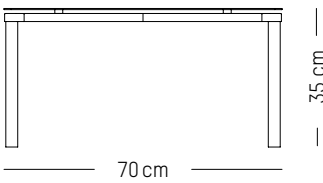

L: 70cm | 28 inch

D: 70 cm | 28 inch

H: 73 cm | 29 inch

Weight: 14,5 kg | 32 lb

PACKAGING :

L: 90 cm | 35.4 inch

W: 72 cm | 28.4 inch

H: 8 cm | 3.2 inch

Brown-red

Mint-green

Blue

Coral

48

Coffee table

-

L: 70cm | 28 inch

W: 70 cm | 28 inch

H: 35 cm | 13.8 inch

Weight: 12 kg | 26.5 lb

PACKAGING :

L: 88 cm | 34.7 inch

W: 77 cm | 30.3 inch

H: 20 cm | 7.9 inch

Weight: 16 kg | 35.3 lb