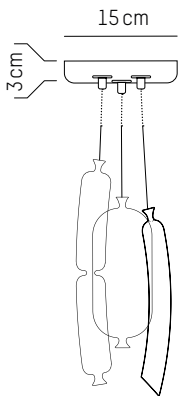

220-240 V 50-60 HZ

Diot

-

Ø: 4,2 cm | 1.7 inch
H: 15 cm | 5.1 inch
Cable: 175 cm | 69 in
Weight: 0,5 kg | 1.1 lb

PACKAGING :

L: 49 cm | 19.3 inch
W: 20 cm | 7.9 inch
H: 18 cm | 7.1 inch
Weight: 1,1 kg | 2.4 lb

L: 49 cm | 19.3 inch
W: 20 cm | 7.9 inch
H: 18 cm | 7.1 inch
Weight: 1,1 kg | 2.4 lb

SO - SAGE

SAM BARON

2016

Pendant lamp

MATERIALS

Pendant: Borosilicate glass; Cable: textile
Ceiling rose : brass graphite finish, steel

UK

Power

220-240 V 50-60HZ

Power

220-240 V 50-60 HZ

Set of 3 #1

Ø: 15 cm | 5.9 inch
H: 33 cm | 13 inch
Cable length: 175 cm | 69 inch
Weight: 1 kg | 2.2 lb

PACKAGING :

L: 49 cm | 19.3 inch
W: 32 cm | 12.6 inch
H: 12 cm | 4.7 inch
Weight: 1,9 kg | 4.2 lb

Set of 3 #2

Ø: 4,2 cm | 1.7 inch
H: 38 cm | 15 inch
Cable length: 175 cm | 69 inch
Weight: 1,2 kg | 2.7 lb

PACKAGING :