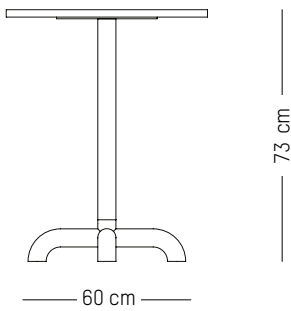

Europe

TECHNICAL SPECIFICATIONS

Adjustable feet

Round bistro table

-

Ø: 60 cm | 23.6 inch

H: 73 cm | 29 inch

Weight: 11 kg | 24.2 lb