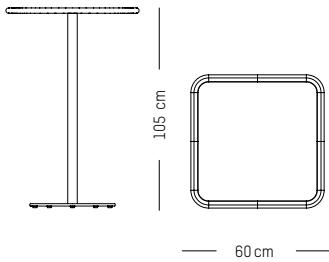

High table square

L: 60 cm | 27.5 inch
W: 60cm | 27.5 inch
H: 105 cm | 41.3 inch
Weight: 13 kg | 29 lb

PACKAGING :

L: 72 cm | 28.3 inch
W: 72 cm | 28.3 inch
H: 108 cm | 42.5 inch
Weight: 15 kg | 33 lb

Assembly