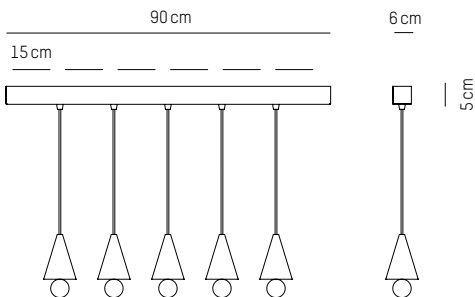

Linear canopy

5 PCS XS CHERRY PENDANT

L: 90 cm | 35 inch

W: 6 cm | 2.4 inch

H: 5 cm | 1.9 inch

Weight: 3,9 kg | 8.6 lb

PACKAGING :

Type: Carton box

L: 91 cm | 35.6inch

W: 17 cm | 6.6 inch

H: 27 cm | 10.6 inch

Linear canopy

3 PCS S CHERRY PENDANT

L: 90 cm | 35 inch

W: 6 cm | 2.4 inch

H: 5 cm | 1.9 inch

Weight: 3,4 kg | 7.5 lb

PACKAGING :

Type: Carton box

L: 91 cm | 35.6inch

W: 17 cm | 6.6 inch

H: 27 cm | 10.6 inch