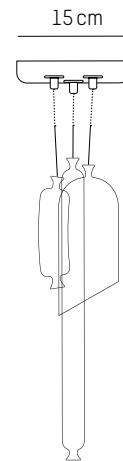

220-240 V 50-60 HZ

Diot

-

Ø: 4,2 cm | 1.7 inch
H: 15 cm | 5.1 inch
Cable: 175 cm | 69 in
Weight: 0,5 kg | 1.1 lb

PACKAGING :

L: 49 cm | 19.3 inch
W: 20 cm | 7.9 inch
H: 18 cm | 7.1 inch
Weight: 1,1 kg | 2.4 lb

PACKAGING :

L: 49 cm | 19.3 inch
W: 20 cm | 7.9 inch
H: 18 cm | 7.1 inch
Weight: 1,1 kg | 2.4 lb

Toulouse

-

Ø: 4,2 cm | 1.7 inch
H: 30 cm | 11.8 inch
Cable: 175 cm | 69 in
Weight: 0,6 kg | 1.3 lb

PACKAGING :

L: 49 cm | 19.3 inch
W: 32 cm | 12.6 inch
H: 12 cm | 4.7 inch
Weight: 1,9 kg | 4.2 lb

Set of 3 #2

Ø: 4,2 cm | 1.7 inch
H: 38 cm | 15 inch
Cable length: 175 cm | 69 inch
Weight: 1,2 kg | 2.7 lb

PACKAGING :

L: 49 cm | 19.3 inch
W: 32 cm | 12.6 inch
H: 12 cm | 4.7 inch
Weight: 1,9 kg | 4.2 lb

Set of 3 #3

Ø: 4,2 cm | 1.7 inch
H: 45 cm | 16.9 inch
Cable length: 175 cm | 69 inch
Weight: 1 kg | 2.2 lb

PACKAGING :