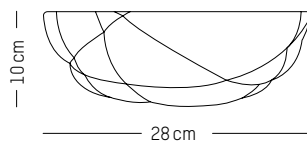

Serving bowl

-

Ø: 28 cm | 11 inch

H: 10 cm | 3.9 inch

Weight: 1,6 kg | 3.9 lb

PACKAGING :

L: 32 cm | 12.6 inch

W: 32 cm | 12.6 inch

H: 11 cm | 4.3 inch

Weight: 1,8 kg | 4 lb

* While stocks last