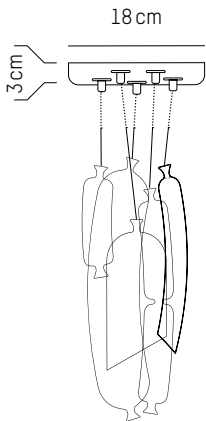

220-240 V 50-60 HZ

Diot

-

Ø: 4,2 cm | 1.7 inch
H: 15 cm | 5.1 inch
Cable: 175 cm | 69 in
Weight: 0,5 kg | 1.1 lb

PACKAGING :

L: 49 cm | 19.3 inch
W: 20 cm | 7.9 inch
H: 18 cm | 7.1 inch
Weight: 1,1 kg | 2.4 lb

L: 49 cm | 19.3 inch
W: 32 cm | 12.6 inch
H: 12 cm | 4.7 inch
Weight: 1,9 kg | 4.2 lb

Set of 3 #2

Ø: 4,2 cm | 1.7 inch
H: 38 cm | 15 inch
Cable length: 175 cm | 69 inch
Weight: 1,2 kg | 2.7 lb

PACKAGING :

UK

Power

220-240 V 50-60HZ

Power

220-240 V 50-60 HZ

35

Set of 5

Ø: 18 cm | 7.1 inch
H: 38 cm | 15 inch
Cable length : 175 cm | 69 inch
Weight: 1,2 kg | 2.7 lb

PACKAGING :

L: 50 cm | 19.7 inch
W: 45 cm | 17.7 inch
H: 12 cm | 4.7 inch
Weight: 1,9 kg | 4.2 lb

Line of 6

L: 100 cm | 39.4 inch
Cable length : 175 cm | 69 inch
Weight: 2,8 kg | 6.2 lb

PACKAGING :

L: 10 cm | 3.9 inch
W: 30 cm | 11.8 inch
H: 11 cm | 4.3 inch
Weight: 4,3 kg | 9.5 lb