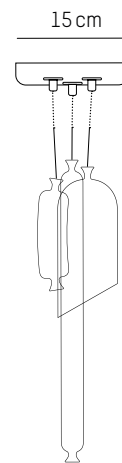

220-240 V 50-60HZ

Power

220-240 V 50-60 HZ

Diot

-

Ø: 4,2 cm | 1.7 inch
H: 15 cm | 5.1 inch
Cable: 175 cm | 69 in
Weight: 0,5 kg | 1.1 lb

PACKAGING :

L: 49 cm | 19.3 inch
W: 20 cm | 7.9 inch
H: 18 cm | 7.1 inch
Weight: 1,1 kg | 2.4 lb

UK

Power

220-240 V 50-60HZ

Power

220-240 V 50-60 HZ

Set of 3 #1

Ø: 15 cm | 5.9 inch
H: 33 cm | 13 inch
Cable length: 175 cm | 69 inch
Weight: 1 kg | 2.2 lb

PACKAGING :

L: 49 cm | 19.3 inch
W: 32 cm | 12.6 inch
H: 12 cm | 4.7 inch
Weight: 1,9 kg | 4.2 lb

Set of 3 #2

Ø: 4,2 cm | 1.7 inch
H: 38 cm | 15 inch
Cable length: 175 cm | 69 inch
Weight: 1,2 kg | 2.7 lb

PACKAGING :

L: 49 cm | 19.3 inch
W: 32 cm | 12.6 inch
H: 12 cm | 4.7 inch
Weight: 1,9 kg | 4.2 lb

Set of 3 #3

Ø: 4,2 cm | 1.7 inch
H: 45 cm | 16.9 inch
Cable length: 175 cm | 69 inch
Weight: 1 kg | 2.2 lb

PACKAGING :