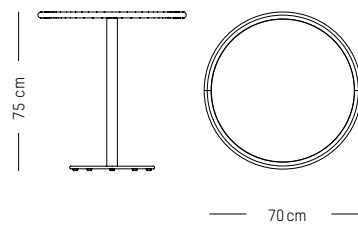

ORIGIN

China

Square bistro table

-

L: 60 cm | 27.5 inch
W: 60cm | 27.5 inch
H: 75 cm | 29.5 inch
Weight: 11 kg | 24.2 lb

PACKAGING :

L: 72 cm | 28.3 inch
W: 72 cm | 28.3 inch
H: 78 cm | 30.7 inch
Weight: 14 kg | 30.9 lb

Assembly

Round bistro table

-

Ø: 70 cm | 23.6 inch
L: 70 cm | 23.6 inch
H: 75 cm | 29.5 inch
Weight: 10 kg | 22 lb

PACKAGING :

L: 73 cm | 29 inch
W: 73 cm | 29 inch
H: 78 cm | 30.7 inch
Weight: 12 kg | 26.5 lb

Assembly