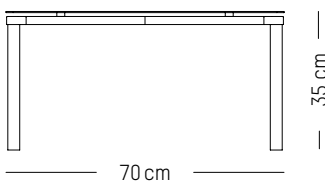

D: 70 cm | 28 inch

H: 73 cm | 29 inch

Weight: 14,5 kg | 32 lb

PACKAGING :

L: 90 cm | 35.4 inch

W: 72 cm | 28.4 inch

H: 8 cm | 3.2 inch

Weight: 18 kg | 39.7 lb

Mint-green

Blue

Coral

48

Coffee table

-

L: 70cm | 28 inch

W: 70 cm | 28 inch