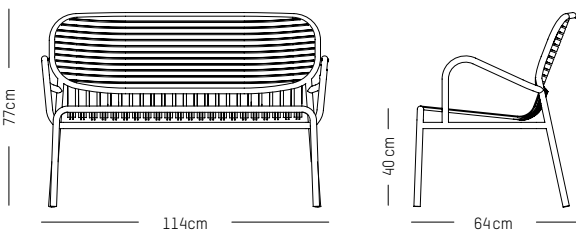

2 seater sofa

-

L: 113,5 cm | 44.5 inch

W: 64 cm | 24.2 inch

H: 78.5 cm | 31 inch (back)

H: 40 cm | 15.7 inch (seat)

Weight: 9 kg | 19.8 lb

PACKAGING :

L: 70 cm | 27.6 inch

W: 120 cm | 47.2 inch

H: 83 cm | 32.7 inch

Weight: 12 kg | 26.5 lb

Stackable