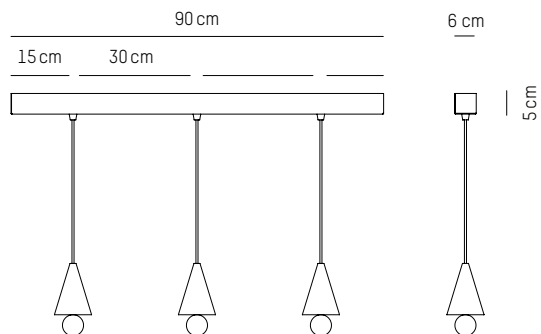

Linear canopy

5 PCS XS CHERRY PENDANT

L: 90 cm | 35.4 inch

W: 6 cm | 2.4 inch

H: 5 cm | 1.9 inch

Weight: 3,9 kg | 8.6 lb

PACKAGING :

Type: Carton box