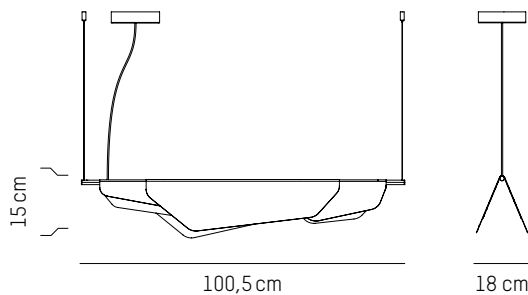

Small

L: 100,5 cm | 39.6 inch
W: 18 cm | 7.1 inch
H: 15 cm | 5.9 inch
Cable length: 200 cm | 79 inch
Weight: 4 kg | 8.8 lb

PACKAGING :

L: 109 cm | 42.9 inch
W: 25 cm | 9.9 inch
H: 30 cm | 11.8 inch
Weight: 4,7 kg | 10.4 lb

* While stocks last