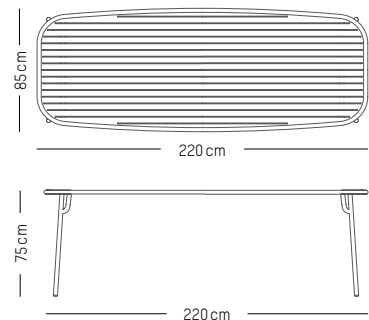

Rectangular table large

W: 85 cm | 33.5 inch
L: 220 cm | 86.6 inch
H: 75 cm | 29.5 inch
Weight: 27 kg | 59.5 lb

PACKAGING :

packaging table top
L: 222 cm | 87.4 inch
W: 88 cm | 34.6 inch
H: 5 cm | 2 inch
Weight: 27 kg | 59.5 lb

packaging legs (x2)
L: 19 cm | 7.5 inch
W: 19 cm | 7.5 inch
H: 80 cm | 31.5 inch
Weight: 4 kg | 8.9 lb

Assembly