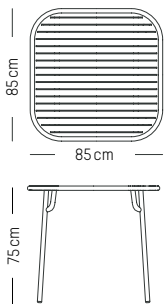

Square table

L: 85 cm | 33.5 inch
W: 85 cm | 33.5 inch
H: 75 cm | 29.5 inch
Weight: 12 kg | 26.5 lb

PACKAGING :

packaging tabletop
L: 86 cm | 33.9 inch
W: 86 cm | 33.9 inch
H: 5 cm | 2 inch
Weight: 10 kg | 22 lb

packaging legs (x2)
L: 19 cm | 7.5 inch
W: 19 cm | 7.5 inch
H: 80 cm | 31.5 inch
Weight: 4 kg | 8.9 lb

Assembly