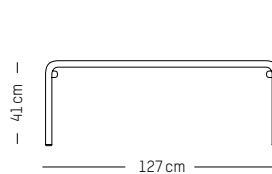

Long coffee table

-

W: 127 cm | 50 inch

L: 51 cm | 20 inch

H: 41 cm | 16.1 inch

Weight: 5 kg | 11 lb

PACKAGING :

L: 130 cm | 51.2 inch

W: 58 cm | 22.8 inch

H: 45 cm | 17.7 inch

Weight: 6 kg | 13.6 lb