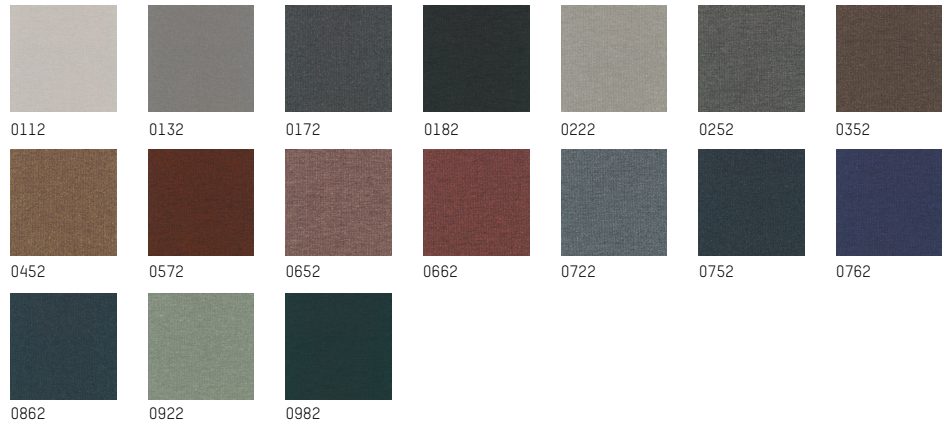

FABRICS' SELECTIONS

TO CREATE YOUR CUSTOM GRID, HOFF AND NUBILO SOFAS, ARMCHAIRS, STOOLS - FOR LILY, PLEASE REFER TO FABRICS WITH *

CATEGORY 3

CAMIRA - OCEANIC | GABRIEL - SAVOY | KVADRAT - CLAY - SAHCO | KVADRAT
- STEELCUT 2 | KVADRAT - STEELCUT TRIO 3 | KVADRAT - GALAXY | KVADRAT- ENCIRCLE