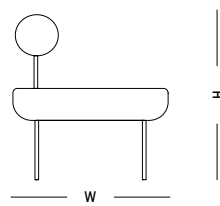

TECHNICAL SPECIFICATIONS

Medium Armchair

-

L: 68 cm | 26.8 inch
 W: 68 cm | 26.8 inch
 H: 72.5 cm | 28.5 inch
 H1: 40 cm | 15.8 inch
 Weight : 17 kg | 37.5 lb

PACKAGING :

Type: Wood box
 L: 53cm | 20.9 inch
 W: 71cm | 27.9 inch
 H: 43 cm | 16.9 inch
 Weight: 24 kg | 12.6 lb