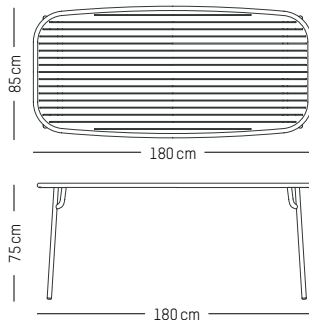

Rectangular table medium

W: 85 cm | 33.5 inch
L: 180 cm | 70.9 inch
H: 75 cm | 29.5 inch
Weight: 22,3 kg | 49.2 lb

PACKAGING :

packaging table top
L: 182 cm | 71.7 inch
W: 88 cm | 34.6 inch
H: 5 cm | 2 inch
Weight: 22 kg | 48.5 lb

packaging legs (x2)
L: 19 cm | 7.5 inch
W: 19 cm | 7.5 inch
H: 80 cm | 31.5 inch
Weight: 4 kg | 8.9 lb

Assembly