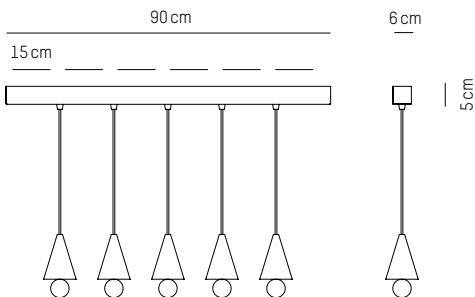

Linear canopy

5 PCS XS CHERRY PENDANT

L: 90 cm | 35.4 inch

W: 6 cm | 2.4 inch

H: 5 cm | 1.9 inch

Weight: 3,9 kg | 8.6 lb

PACKAGING :

Type: Carton box