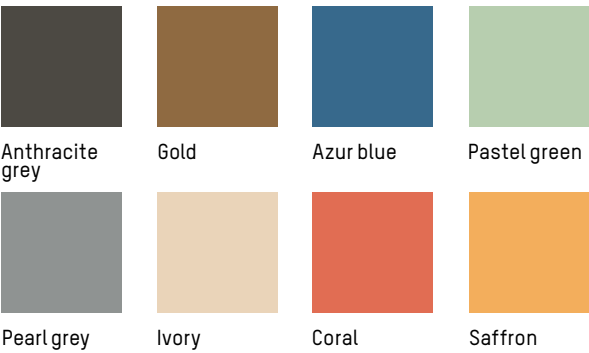

2017 & 2019

FOR CONTRACT PROJECT WITH MINIMUM QUANTITY

Benches

-

MATERIALS

Aluminium, matte grained Anti UV powder coating for outdoor use

COLOURS

Anthracite grey, Gold, Azur blue, Pastel green, Pearl grey, Ivory, Coral, Saffron