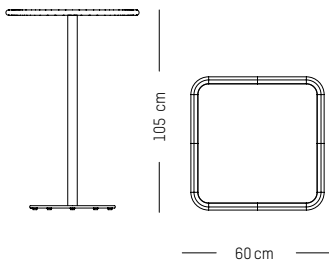

WEEK - END

STUDIO BRICHET ZIEGLER

2019

High table square

L: 60 cm | 27.5 inch
W: 60 cm | 27.5 inch
H: 105 cm | 41.3 inch
Weight: 13 kg | 29 lb

PACKAGING :

L: 72 cm | 28.3 inch
W: 72 cm | 28.3 inch
H: 108 cm | 42.5 inch
Weight: 15 kg | 33 lb

Assembly

High tables

MATERIALS

Aluminium, matte grained Anti UV powder coating for outdoor use

COLORS

Black, White, Blue, Burgundy, Blush, Terracotta, Jade green, Glass green, Yellow