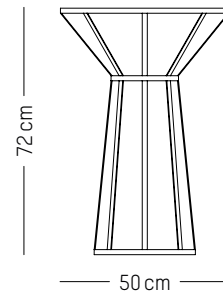

-

L: 61cm | 24 inch
D: 58 cm | 23 inch
H: 71 cm | 28 inch
H (seat): 40 cm | 16 inch
Weight: 7,9 kg | 17.4 lb

PACKAGING :

L: 64 cm | 25.2 inch
W: 59 cm | 23.2 inch
H: 71 cm | 28 inch
Weight: 11 kg | 24.3 lb

Europe

Stool

-

Ø: 35 cm | 14 inch
H: 44 cm | 17.3 inch
Weight: 4 kg | 8.8 lb

PACKAGING :

Type: Carton box
L: 41,5 cm | 16.3 inch
W: 41 cm | 16.1 inch
H: 52 cm | 20.5 inch
Weight: 5,6 kg | 12.3 lb

Coffee table