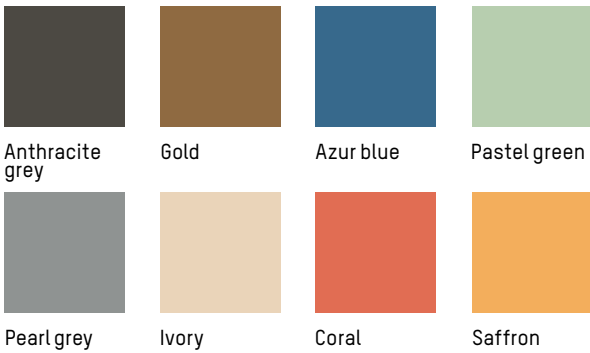

WEEK - END

STUDIO BRICHET ZIEGLER

2017

FOR CONTRACT PROJECT WITH MINIMUM QUANTITY

Chair, Bridge & Armchair

MATERIALS

Aluminium, matte grained Anti UV powder coating for outdoor use

COLOURS