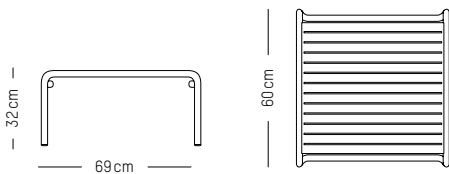

COLORS

Black, White, Blue, Burgundy, Blush, Terracotta, Jade green, Glass green, Yellow

ORIGIN

China

Coffee table

-

W: 60 cm | 23.6 inch

L: 69 cm | 27.2 inch