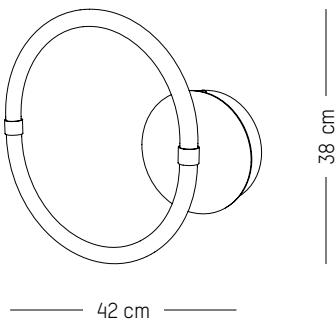

180cm

Quintuple pendant system

-

L: 180 cm | 70.9 inch

W: 73 cm | 29 inch

H: 82 cm | 32.3 inch

Weight: 40 kg | 88.2 lb

PACKAGING :

220-240 V 50-60 HZ

Power

110-120 V 60 HZ

Wall Lamp 0

-

L: 42 cm | 16.5 inch

D: 7 cm | 2.8 inch

H: 38 cm | 14.9 inch