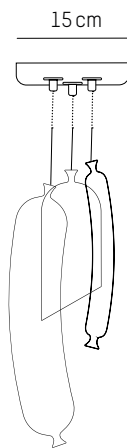

220-240 V 50-60HZ

Power

220-240 V 50-60 HZ

Diot

-

Ø: 4,2 cm | 1.7 inch
H: 15 cm | 5.1 inch
Cable: 175 cm | 69 in
Weight: 0,5 kg | 1.1 lb

PACKAGING :

L: 49 cm | 19.3 inch
W: 20 cm | 7.9 inch
H: 18 cm | 7.1 inch
Weight: 1,1 kg | 2.4 lb

PACKAGING :

L: 49 cm | 19.3 inch
W: 20 cm | 7.9 inch
H: 18 cm | 7.1 inch
Weight: 1,1 kg | 2.4 lb

Toulouse

-

Ø: 4,2 cm | 1.7 inch
H: 30 cm | 11.8 inch
Cable: 175 cm | 69 in
Weight: 0,6 kg | 1.3 lb

PACKAGING :

UK

Power

220-240 V 50-60HZ

Power

220-240 V 50-60 HZ

Set of 3 #1

Ø: 15 cm | 5.9 inch
H: 33 cm | 13 inch
Cable length: 175 cm | 69 inch
Weight: 1 kg | 2.2 lb

PACKAGING :

L: 49 cm | 19.3 inch
W: 32 cm | 12.6 inch
H: 12 cm | 4.7 inch
Weight: 1,9 kg | 4.2 lb

Set of 3 #2

Ø: 4,2 cm | 1.7 inch
H: 38 cm | 15 inch
Cable length: 175 cm | 69 inch
Weight: 1,2 kg | 2.7 lb

PACKAGING :