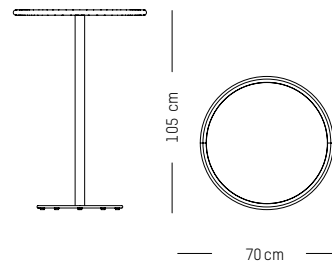

High table round

Ø: 70 cm | 23.6 inch
L: 70 cm | 23.6 inch
H: 105 cm | 41.3 inch
Weight: 12 kg | 26.4 lb

PACKAGING :

L: 73 cm | 29 inch
W: 73 cm | 29 inch
H: 108 cm | 42.5 inch
Weight: 14 kg | 30.9 lb

Assembly