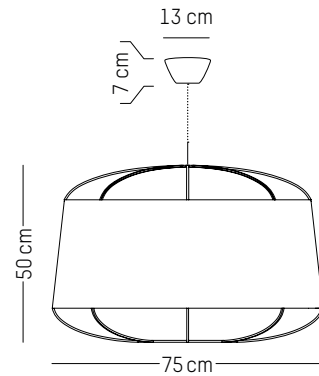

Power

220-240 V 50-60 HZ

Grillo L

-

Ø: 36 cm | 14.2 inch
D: 10 cm | 3.9 inch
Cable length: 300 cm | 118 inch
Weight: 0,6 kg | 1.3 lb

PACKAGING :

Type: Carton box
L: 42 cm | 16.5 inch
W: 42 cm | 16.5 inch
H: 15 cm | 5.9 inch
Weight: 1,5 kg | 3.3 lb

Grillo S

-

Ø: 23 cm | 9.1 inch
D: 10 cm | 3.9 inch
Cable length: 300 cm | 118 inch
Weight: 0,3 kg | 0.7 lb

PACKAGING :

Type: Carton box
L: 28 cm | 11 inch
W: 28 cm | 11 inch
H: 15 cm | 5.9 inch
Weight: 0,9 kg | 2 lb

-

Ø: 22 cm | 8.7 inch
H: 42 cm | 16.5 inch
Weight: 0,4 kg | 0.9 lb
Cable length: 250 cm | 99 inch or
on demand: 1000 cm | 394 inch

PACKAGING :

Type: Carton box
L: 27,5 cm | 10.8 inch
W: 27,5 cm | 10.8 inch
H: 48,5 cm | 19.1 inch
Weight: 1,3 kg | 2.9 lb

Medium

-

Ø: 47 cm | 18.5 inch
H: 60 cm | 23.6 inch
Weight: 0,8 kg | 1.8 lb
Cable length: 250 cm | 99 inch or
on demand: 1000 cm | 394 inch

PACKAGING :

Type: Carton box
L: 52,5 cm | 20.7 inch
W: 52,5 cm | 20.7 inch
H: 66,5 cm | 26.2 inch
Weight: 3,5 kg | 7.7 lb