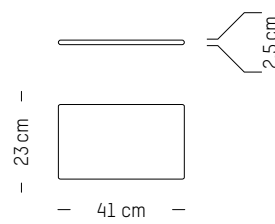

France

TECHNICAL SPECIFICATIONS

Suitable for outdoor use

Seat cushion

-

L: 41 cm | 16.1 inch
W: 34 cm | 13.4 inch
H: 2,5 cm | 1 inch
Weight: 0,5 kg | 1.1 lb

PACKAGING :

L: 45 cm | 17.7 inch
W: 45 cm | 17.7 inch
H: 5 cm | 2 inch
Weight: 1 kg | 2.2 lb