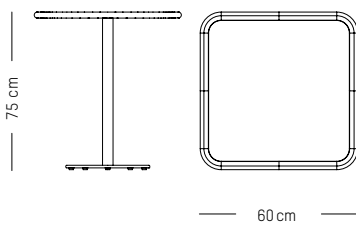

Bistro tables

-

MATERIALS

Aluminium, matte grained Anti UV powder coating for outdoor use

COLORS

Black, White, Blue, Burgundy, Blush, Terracotta, Jade green, Glass green, Yellow