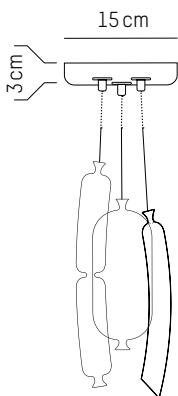

220-240 V 50-60HZ

Power

220-240 V 50-60 HZ

Diot

-

Ø: 4,2 cm | 1.7 inch
H: 15 cm | 5.1 inch
Cable: 175 cm | 69 in
Weight: 0,5 kg | 1.1 lb

PACKAGING :

L: 49 cm | 19.3 inch
W: 20 cm | 7.9 inch
H: 18 cm | 7.1 inch
Weight: 1,1 kg | 2.4 lb

UK

Power

220-240 V 50-60HZ

Power

220-240 V 50-60 HZ

Set of 3 #1

Ø: 15 cm | 5.9 inch
H: 33 cm | 13 inch
Cable length: 175 cm | 69 inch
Weight: 1 kg | 2.2 lb

PACKAGING :

L: 49 cm | 19.3 inch
W: 32 cm | 12.6 inch
H: 12 cm | 4.7 inch
Weight: 1,9 kg | 4.2 lb

Set of 3 #2

Ø: 4,2 cm | 1.7 inch
H: 38 cm | 15 inch
Cable length: 175 cm | 69 inch
Weight: 1,2 kg | 2.7 lb

PACKAGING :