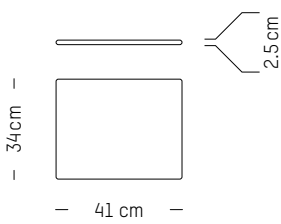

France

TECHNICAL SPECIFICATIONS

Suitable for outdoor use

Seat cushion

-

L: 41 cm | 16.1 inch
W: 34 cm | 13.4 inch
H: 2,5 cm | 1 inch
Weight: 0,5 kg | 1.1 lb

PACKAGING :

L: 45 cm | 17.7 inch
W: 45 cm | 17.7 inch
H: 5 cm | 2 inch
Weight: 1 kg | 2.2 lb