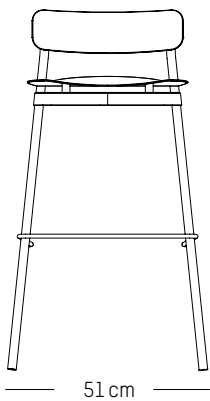

High stool

-

L: 51cm | 20.4 inch

D: 51 cm | 20.1 inch

H: 92 cm | 36.2 inch

H (seat): 75 cm | 29.5 inch

Weight: 4,5 kg | 9.9 lb

PACKAGING :

L: 53 cm | 20.87 inch

W: 53 cm | 20.87 inch

H: 93 cm | 36.6 inch

Weight: 6,5 kg | 14.3 lb

High stool

-

L: 49cm | 19.3 inch

D: 49 cm | 19.3 inch

H: 81 cm | 31.9 inch

H (seat): 65 cm | 25.6 inch

Weight: 4,1 kg | 9.1 lb

PACKAGING :

L: 53 cm | 20.9 inch

W: 53 cm | 20.9 inch

H: 83 cm | 32.7 inch

Weight : 4.1 kg | 9.1 lb