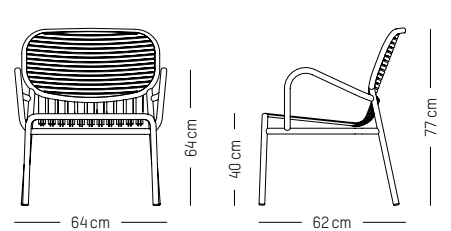

Chair

L: 52 cm | 20.5 inch
W: 50 cm | 19.7 inch
H: 77 cm | 30.3 inch
H1: 45 cm | 17.7 inch
Weight: 3 kg | 6.6 lb

PACKAGING (X2):

L: 60 cm | 23.6 inch
W: 53 cm | 20.9 inch
H: 98 cm | 38.6 inch
Weight: 8 kg | 17.7 lb

Stackable

Bridge

L: 57 cm | 22.4 inch
W: 50 cm | 19.7 inch
H: 77 cm | 30.3 inch
H1: 45 cm | 17.7 inch
Weight: 4 kg | 8.8 lb

PACKAGING (X2) :

L: 60 cm | 23.6 inch
W: 53 cm | 20.9 inch
H: 98 cm | 38.6 inch
Weight: 11,5 kg | 25.4 lb

Stackable

Armchair

L: 66 cm | 26 inch
L: 62 cm | 24.4 inch
H: 77 cm | 30.3 inch (back)
H: 40 cm | 15.7 inch (seat)
H: 62 cm | 24.4 inch (armrests)
Weight: 5kg | 11 lb

PACKAGING (X2) :

L: 70 cm | 27.6 inch
W: 70 cm | 27.6 inch
H: 83 cm | 32.7 inch
Weight : 15 kg | 33 lb

Stackable