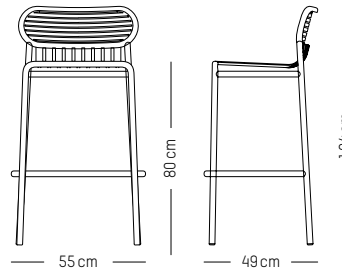

Bar stool

-

L: 49 cm | 19.3 inch
W: 55 cm | 19.3 inch
H: 104cm | 50.9 inch
H (seat): 80 cm | 32 inch
Weight: 5,6 kg | 12.3 lb

PACKAGING :

L: 53 cm | 20.9 inch
W: 58 cm | 22.8 inch
H: 110 cm | 43.3 inch
Weight: 8 kg | 17.7 lb