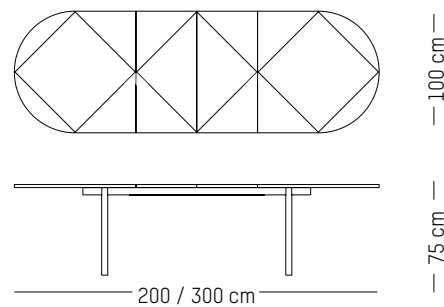

Assembly

Extendable oval

-

L: 200/300 cm - 2 extensions of 50cm
28.5 inch - 2 extensions of 19,6 inch
W: 100 cm | 39,3 inch
H: 75 cm | 29,5 inch
Weight: 60kg | 132,2 lb

PACKAGING :

Type : Wood box
L: 215 cm | 85 inch
W: 110 cm | 43.3 inch
H: 15 cm | 6 inch
Weight: 95 kg | 209.5 lb

Assembly