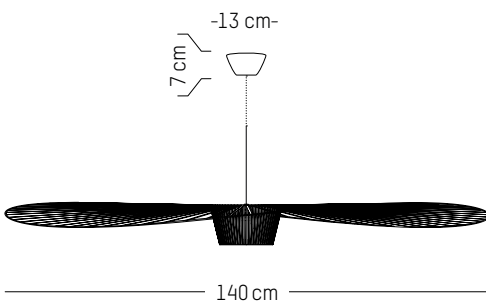

Small

-

Ø: 140 cm | 55 inch

Weight: 0,5 kg | 1 lb

Cable length: 250 cm | 99 inch or
on demand: 1000 cm | 394 inch

PACKAGING :

Type: Carton box

L: 72,5 cm | 28.5 inch

W: 72,5 cm | 28.5 inch

H: 21 cm | 8 inch

Weight: 2,28 | 5 lb