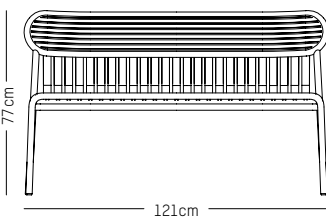

Bench

-

L: 121 cm | 47.7 inch
W: 49 cm | 19.3 inch
H: 77 cm | 30.3 inch (back)
H: 40 cm | 15.7 inch (seat)
Weight: 11 kg | 24.2 lb

PACKAGING :

L: 130 cm | 51.2 inch
W: 55 cm | 21.6 inch
H: 83 cm | 32.7 inch
Weight: 14 kg | 30.9 lb

Stackable

Bench without back

-

L: 156 cm | 61.4 inch
W: 50 cm | 19.7 inch
H: 45 cm | 15.8 inch (seat)
Weight: 8 kg | 17.6 lb

PACKAGING :

L: 160 cm | 63 inch
W: 55 cm | 21.6 inch
H: 83 cm | 32.7 inch
Weight: 11 kg | 24.3 lb

Stackable