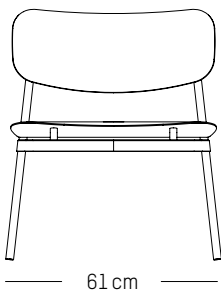

FROMME

TOM CHUNG

2021

Lounge armchair

-

MATERIALS

Aluminium, matte grained Anti UV powder coating for outdoor use

COLORS

Black, Brown-red, Mint-green, Blue, Coral

ORIGIN

China

TECHNICAL SPECIFICATIONS

Compliant with EN 581-1 ; EN581-2 for Contract use

61 cm

71 cm

58 cm

40 cm

Lounge armchair

-

L: 61 cm | 24 inch

D: 58 cm | 23 inch

H: 71 cm | 28 inch

H (seat): 40 cm | 16 inch

Weight: 5,9 kg | 13 lb

PACKAGING :

L: 64 cm | 25.2 inch

W: 59 cm | 23.2 inch

H: 71 cm | 28 inch

Weight: 8 kg | 17.6 lb