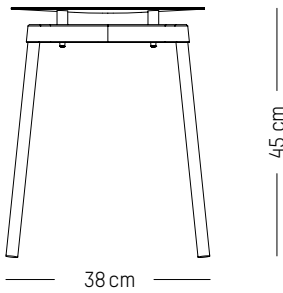

W: 52 cm | 20.5 inch

H: 11 cm | 4.3 inch

Weight: 3 kg | 6.6 lb

Large

-

Ø: 60 cm | 26.6 inch

D: 5 cm | 2 inch

Weight: 7 kg | 15.4 lb

58 cm

40 cm

Lounge armchair

-

L: 61 cm | 24 inch

D: 58 cm | 23 inch

H: 71 cm | 28 inch

H (seat): 40 cm | 16 inch

Stool

-

L: 38cm | 15 inch

D: 38 cm | 15 inch

H: 45 cm | 18 inch

Weight: 2,6 kg | 5.7 lb

PACKAGING (X2):

L: 40 cm | 16 inch