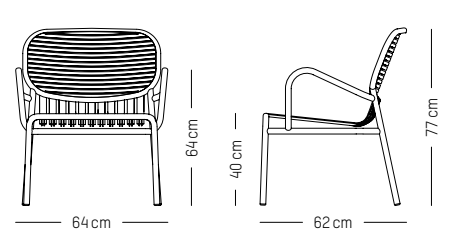

Chair

L: 52 cm | 20.5 inch
W: 50 cm | 19.7 inch
H: 77 cm | 30.3 inch
H1: 45 cm | 17.7 inch
Weight: 3 kg | 6.6 lb

PACKAGING (X2):

L: 60 cm | 23.6 inch
W: 53 cm | 20.9 inch
H: 98 cm | 38.6 inch
Weight: 8 kg | 17.7 lb

Stackable

Bridge

L: 57 cm | 22.4 inch
W: 50 cm | 19.7 inch
H: 77 cm | 30.3 inch
H1: 45 cm | 17.7 inch
Weight: 4 kg | 8.8 lb

PACKAGING (X2) :

L: 60 cm | 23.6 inch
W: 53 cm | 20.9 inch
H: 98 cm | 38.6 inch
Weight: 11,5 kg | 25.4 lb

Stackable

Armchair

L: 66 cm | 26 inch
L: 62 cm | 24.4 inch
H: 77 cm | 30.3 inch (back)
H: 40 cm | 15.7 inch (seat)
H: 62 cm | 24.4 inch (armrests)
Weight: 5kg | 11 lb

PACKAGING (X2) :

L: 70 cm | 27.6 inch
W: 70 cm | 27.6 inch
H: 83 cm | 32.7 inch
Weight : 15 kg | 33 lb

Stackable