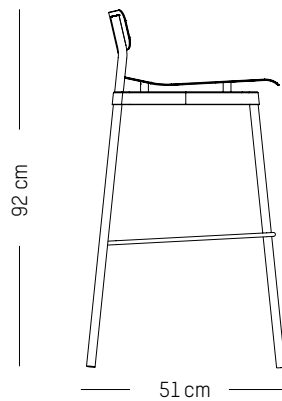

L: 61 cm | 24 inch

D: 58 cm | 23 inch

H: 71 cm | 28 inch

H (seat): 40 cm | 16 inch

Weight: 5,9 kg | 13 lb

PACKAGING :

L: 64 cm | 25.2 inch

W: 59 cm | 23.2 inch

H: 45 cm | 18 inch

Weight: 2,6 kg | 5.7 lb

PACKAGING (X2):

L: 40 cm | 16 inch

W: 40 cm | 16 inch

H: 55 cm | 21.6 inch

Weight: 7 kg | 15.4 lb

FROMME

Compliant with EN 581-1 ; EN581-2 for Contract use

High stool

-

L: 51cm | 20 inch

D: 51 cm | 20 inch

H: 92 cm | 36 inch

H (seat): 75 cm | 29.5 inch

Weight: 4,5 kg | 9.9 lb

PACKAGING :

L: 53 cm | 20.87 inch

W: 53 cm | 20.87 inch

H: 93 cm | 36. inch

Weight: 6,5 kg | 14.3 lb

High stool

-

L: 49cm | 19.3 inch