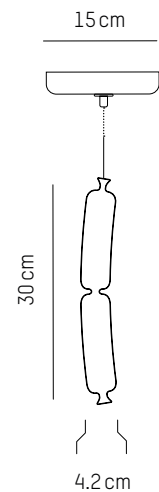

220-240 V 50-60HZ

Power

220-240 V 50-60 HZ

Diot

Ø: 4,2 cm | 1.7 inch
H: 15 cm | 5.1 inch
Cable: 175 cm | 69 in
Weight: 0,5 kg | 1.1 lb

PACKAGING :

L: 49 cm | 19.3 inch
W: 20 cm | 7.9 inch
H: 18 cm | 7.1 inch
Weight: 1,1 kg | 2.4 lb

Strasbourg

Ø: 3,6 cm | 1.4 inch
H: 25 cm | 9.8 inch
Cable: 175 cm | 69 in
Weight: 0,6 kg | 1.3 lb

PACKAGING :

L: 49 cm | 19.3 inch
W: 20 cm | 7.9 inch
H: 18 cm | 7.1 inch
Weight: 1,1 kg | 2.4 lb

Morteau

Ø: 7 cm | 2.8 inch
H: 35 cm | 13.8 inch
Cable: 175 cm | 69 in
Weight: 0,9 kg | 2 lb

PACKAGING :

L: 49 cm | 19.3 inch
W: 20 cm | 7.9 inch
H: 18 cm | 7.1 inch
Weight: 1,1 kg | 2.4 lb

Gendarme

Ø: 3,6 cm | 1.4 inch
H: 40 cm | 15.9 inch
Cable: 175 cm | 69 in
Weight: 0,6 kg | 1.3 lb

PACKAGING :

L: 49 cm | 19.3 inch
W: 20 cm | 7.9 inch
H: 18 cm | 7.1 inch
Weight: 1,1 kg | 2.4 lb

Toulouse

Ø: 4,2 cm | 1.7 inch
H: 30 cm | 11.8 inch
Cable: 175 cm | 69 in
Weight: 0,6 kg | 1.3 lb

PACKAGING :

L: 49 cm | 19.3 inch
W: 20 cm | 7.9 inch
H: 18 cm | 7.1 inch
Weight: 1,1 kg | 2.4 lb