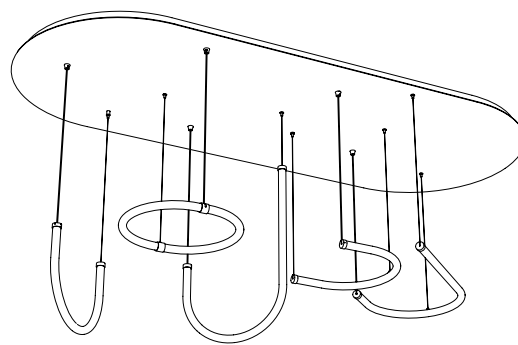

180cm

Quintuple pendant system

-

L: 180 cm | 70.9 inch

W: 73 cm | 29 inch

H: 82 cm | 32.3 inch

Weight: 40 kg | 88.2 lb

PACKAGING :