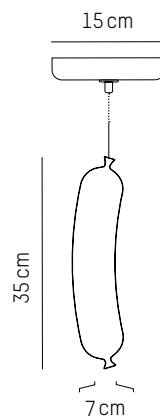

Power

110-120 V 60 HZ

Table lamp

-

L: 33 cm | 13 inch
W: 21 cm | 8.3 inch
H: 44,5 cm | 17.5 inch
Cable length: 200 cm | 79 inch
Weight: 1,3 kg | 2.9 lb

PACKAGING :

Type: Carton box
L: 46 cm | 18.1 inch
W: 45 cm | 17.7 inch
H: 23 cm | 9.1 inch
Weight: 2,7 kg | 6 lb

220-240 V 50-60HZ

Power

220-240 V 50-60 HZ

Diot

Ø: 4,2 cm | 1.7 inch
H: 15 cm | 5.1 inch
Cable: 175 cm | 69 in
Weight: 0,5 kg | 1.1 lb

PACKAGING :

L: 49 cm | 19.3 inch
W: 20 cm | 7.9 inch
H: 18 cm | 7.1 inch
Weight: 1,1 kg | 2.4 lb

Strasbourg

Ø: 3,6 cm | 1.4 inch
H: 25 cm | 9.8 inch
Cable: 175 cm | 69 in
Weight: 0,6 kg | 1.3 lb

PACKAGING :

L: 49 cm | 19.3 inch
W: 20 cm | 7.9 inch
H: 18 cm | 7.1 inch
Weight: 1,1 kg | 2.4 lb

Morteau

Ø: 7 cm | 2.8 inch
H: 35 cm | 13.8 inch
Cable: 175 cm | 69 in
Weight: 0,9 kg | 2 lb

L: 49 cm | 19.3 inch
W: 20 cm | 7.9 inch
H: 18 cm | 7.1 inch
Weight: 1,1 kg | 2.4 lb

Toulouse

Ø: 4,2 cm | 1.7 inch
H: 30 cm | 11.8 inch
Cable: 175 cm | 69 in
Weight: 0,6 kg | 1.3 lb

PACKAGING :

L: 49 cm | 19.3 inch
W: 20 cm | 7.9 inch
H: 18 cm | 7.1 inch
Weight: 1,1 kg | 2.4 lb