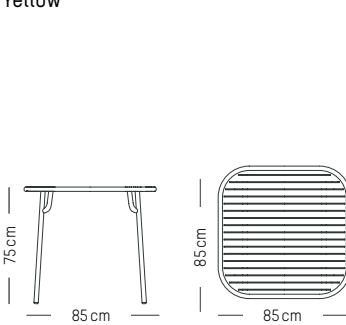

Jade green

Glass green

Yellow

Square table

-

L: 85 cm | 33.9 inch
W: 85 cm | 33.5 inch
H: 75 cm | 29.5 inch
Weight: 12 kg | 26.5 lb

PACKAGING :

packaging tabletop
L: 86 cm | 33.9 inch
W: 86 cm | 33.9 inch
H: 5 cm | 2 inch
Weight: 10 kg | 22 lb