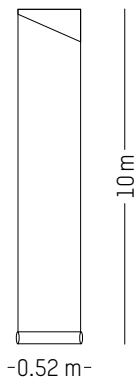

L: 1000 cm | 393.7 inch

W: 52 cm | 20.5 inch

Weight: 1 kg | 2.2 lb

PACKAGING :

Ø: 13,6 cm | 5.3 inch

H: 74 cm | 29.1 inch

Weight: 1.2 kg | 2.6 lb

* While stocks last