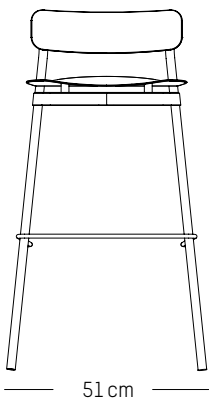

Compliant with EN 581-1 ; EN581-2 for Contract use

High stool

-

L: 51cm | 20 inch

D: 51 cm | 20 inch

H: 92 cm | 36 inch

H (seat): 75 cm | 29.5 inch

Weight: 4,5 kg | 9.9 lb