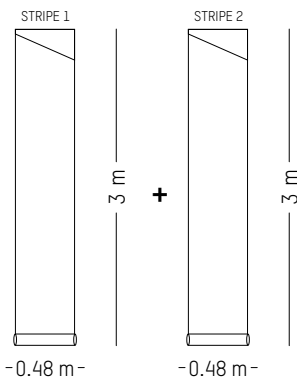

ORIGIN

France

TECHNICAL SPECIFICATIONS

 Apply Paste to the wall

 Dry peelable

 Light-proof

 Washable

Ø: 300 cm | 118.1 inch
W: 48cm | 18.9 inch
Weight: 0,3 kg | 0.6 lb