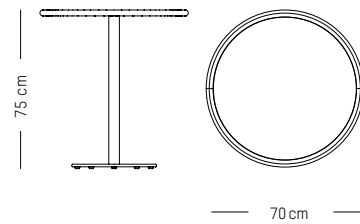

ORIGIN

China

Round bistro table

-

Ø: 70 cm | 23.6 inch
L: 70 cm | 23.6 inch
H: 75 cm | 29.5 inch
Weight: 10 kg | 22 lb

PACKAGING :

L: 73 cm | 29 inch
W: 73 cm | 29 inch
H: 78 cm | 30.7 inch
Weight: 12 kg | 26.5 lb

Assembly