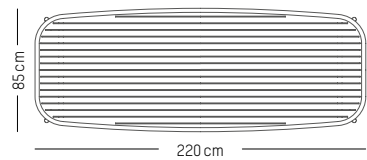

Rectangular table large

W: 85 cm | 33.5 inch
L: 220 cm | 86.6 inch
H: 75 cm | 29.5 inch
Weight: 27 kg | 59.5 lb

PACKAGING :

packaging table top
L: 222 cm | 87.4 inch
W: 88 cm | 34.6 inch
H: 5 cm | 2 inch
Weight: 27 kg | 59.5 lb

packaging legs (x2)
L: 19 cm | 7.5 inch
W: 19 cm | 7.5 inch
H: 80 cm | 31.5 inch
Weight: 4 kg | 8.9 lb

Assembly