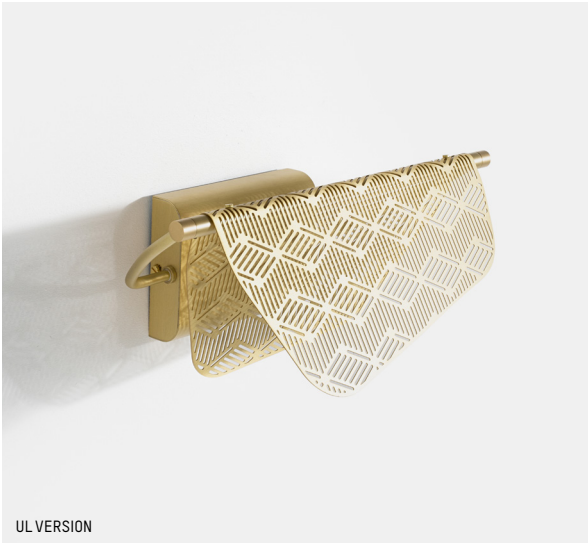

MEDITERRANEA

NOÉ DUCHAUFOUR-LAWRANCE

2016

UL VERSION

Wall lamp

-

MATERIALS

Brushed or painted brass
Lighting system: integrated LED

COLORS

Brushed brass, White, Black

ORIGIN

France

TECHNICAL SPECIFICATIONS

LED input:
324 lumens

US

Power

110-120 V 60 HZ

L: 34 cm | 13.4 inch
D: 20 cm | 7.9 inch
H: 15 cm | 5.9 inch
Weight: 1 kg | 2.2 lb

PACKAGING :

Type: Carton box
L: 42 cm | 16.5 inch
W: 32 cm | 12.6 inch
H: 24 cm | 9.5 inch
Weight: 2,1 kg | 4.6 lb

* While stocks last