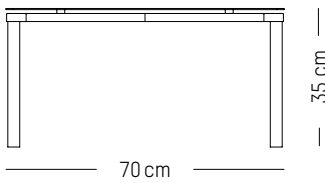

H: 73 cm | 29 inch

Weight: 37,5 kg | 82.7 lb

PACKAGING :

L: 200 cm | 78.7 inch

W: 92 cm | 36.2 inch

H: 8 cm | 3.2 inch

Weight: 44 kg | 97 lb

FROMME

Coffee table

-

L: 70cm | 28 inch

W: 70 cm | 28 inch

H: 35 cm | 13.8 inch

Weight: 12 kg | 26.5 lb

PACKAGING :

L: 88 cm | 34.7 inch