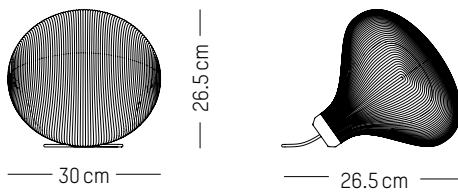

France

TECHNICAL SPECIFICATIONS

Power

220-240 V 50-60HZ

Power

220-240 V 50-60 HZ

Ø: 30 cm | 11.8 inch
W: 26,5 cm | 10.4 inch
H: 26,5 cm | 10.4 inch
Cable length : 180 cm | 70.8 inch
Weight: 2 kg | 4.4 lb

PACKAGING :