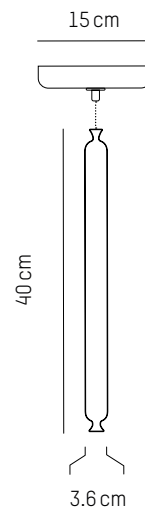

220-240 V 50-60HZ

Power

220-240 V 50-60 HZ

Diot

Ø: 4,2 cm | 1.7 inch
H: 15 cm | 5.1 inch
Cable: 175 cm | 69 in
Weight: 0,5 kg | 1.1 lb

PACKAGING :

L: 49 cm | 19.3 inch
W: 20 cm | 7.9 inch
H: 18 cm | 7.1 inch
Weight: 1,1 kg | 2.4 lb

Strasbourg

Ø: 3,6 cm | 1.4 inch
H: 25 cm | 9.8 inch
Cable: 175 cm | 69 in
Weight: 0,6 kg | 1.3 lb

PACKAGING :

L: 49 cm | 19.3 inch
W: 20 cm | 7.9 inch
H: 18 cm | 7.1 inch
Weight: 1,1 kg | 2.4 lb

Morteau

Ø: 7 cm | 2.8 inch
H: 35 cm | 13.8 inch
Cable: 175 cm | 69 in
Weight: 0,9 kg | 2 lb

PACKAGING :

L: 49 cm | 19.3 inch
W: 20 cm | 7.9 inch
H: 18 cm | 7.1 inch
Weight: 1,1 kg | 2.4 lb

Gendarme

Ø: 3,6 cm | 1.4 inch
H: 40 cm | 15.9 inch
Cable: 175 cm | 69 in
Weight: 0,6 kg | 1.3 lb

PACKAGING :

L: 49 cm | 19.3 inch
W: 20 cm | 7.9 inch
H: 18 cm | 7.1 inch
Weight: 1,1 kg | 2.4 lb

Toulouse

Ø: 4,2 cm | 1.7 inch
H: 30 cm | 11.8 inch
Cable: 175 cm | 69 in
Weight: 0,6 kg | 1.3 lb

PACKAGING :

L: 49 cm | 19.3 inch
W: 20 cm | 7.9 inch
H: 18 cm | 7.1 inch
Weight: 1,1 kg | 2.4 lb