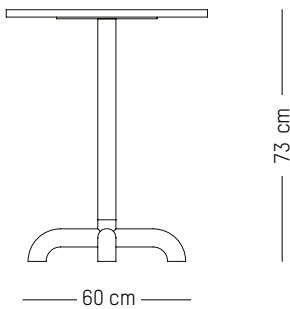

Europe

TECHNICAL SPECIFICATIONS

Adjustable feet

Round bistro table

-

Ø: 60 cm | 23.6 inch

H: 73 cm | 29 inch

Weight: 11 kg | 24.2 lb