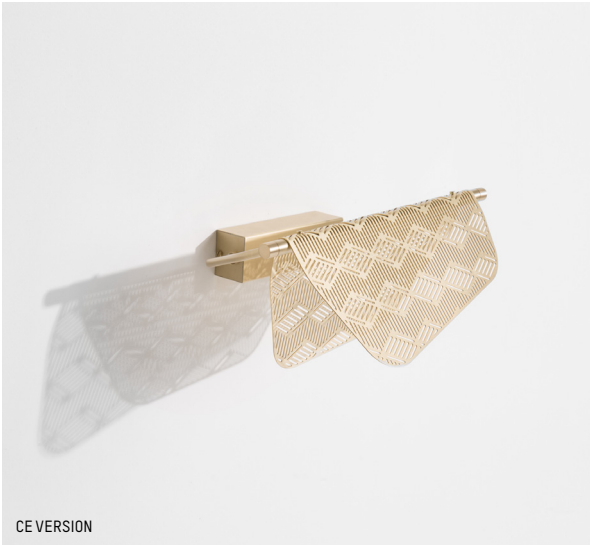

MEDITERRANEA

NOÉ DUCHAUFOR-LAWRANCE

2016

Wall lamp

-

MATERIALS

Brushed or painted brass
Lighting system: integrated LED

COLORS

Brushed brass, White, Black

ORIGIN

France

TECHNICAL SPECIFICATIONS

LED input:
324 lumens

EUROPE

UK

Power

220-240 V 50-60HZ

Power

220-240 V 50-60 HZ

L: 34 cm | 13.4 inch

D: 20 cm | 7.9 inch

H: 15 cm | 5.9 inch

Weight: 1 kg | 2.2 lb

PACKAGING :

Type: Carton box

L: 42 cm | 16.5 inch

W: 32 cm | 12.6 inch

H: 24 cm | 9.5 inch

Weight: 2,1 kg | 4.6 lb

* While stocks last