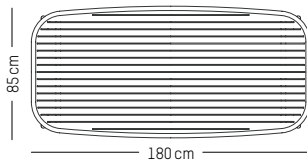

Rectangular table medium

W: 85 cm | 33.5 inch
L: 180 cm | 70.9 inch
H: 75 cm | 29.5 inch
Weight: 22,3 kg | 49.2 lb

PACKAGING :

packaging table top
L: 182 cm | 71.7 inch
W: 88 cm | 34.6 inch
H: 5 cm | 2 inch
Weight: 22 kg | 48.5 lb

packaging legs (x2)
L: 19 cm | 7.5 inch
W: 19 cm | 7.5 inch
H: 80 cm | 31.5 inch
Weight: 4 kg | 8.9 lb

Assembly