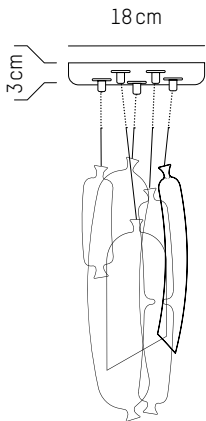

220-240 V 50-60HZ

Power

220-240 V 50-60 HZ

Diot

Ø: 4,2 cm | 1.7 inch
H: 15 cm | 5.1 inch
Cable: 175 cm | 69 in
Weight: 0,5 kg | 1.1 lb

PACKAGING :

L: 49 cm | 19.3 inch
W: 20 cm | 7.9 inch
H: 18 cm | 7.1 inch
Weight: 1,1 kg | 2.4 lb

Strasbourg

Ø: 3,6 cm | 1.4 inch
H: 25 cm | 9.8 inch
Cable: 175 cm | 69 in
Weight: 0,6 kg | 1.3 lb

PACKAGING :

L: 49 cm | 19.3 inch
W: 20 cm | 7.9 inch
H: 18 cm | 7.1 inch
Weight: 1,1 kg | 2.4 lb

Morteau

Ø: 7 cm | 2.8 inch
H: 35 cm | 13.8 inch
Cable: 175 cm | 69 in
Weight: 0,9 kg | 2 lb

Set of 3 #3

Ø: 4,2 cm | 1.7 inch
H: 45 cm | 16.9 inch
Cable length: 175 cm | 69 inch
Weight: 1 kg | 2.2 lb

PACKAGING :

L: 49 cm | 19.3 inch
W: 32 cm | 12.6 inch
H: 12 cm | 4.7 inch
Weight: 1,9 kg | 4.2 lb

220-240 V 50-60 HZ

35

Set of 5

Ø: 18 cm | 7.1 inch
H: 38 cm | 15 inch
Cable length : 175 cm | 69 inch
Weight: 1,2 kg | 2.7 lb

PACKAGING :

L: 50 cm | 19.7 inch
W: 45 cm | 17.7 inch
H: 12 cm | 4.7 inch
Weight: 1,9 kg | 4.2 lb