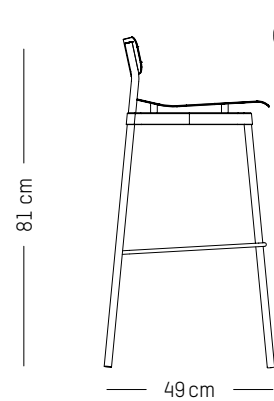

L: 61 cm | 24 inch

D: 58 cm | 23 inch

H: 71 cm | 28 inch

H (seat): 40 cm | 16 inch

Weight: 5,9 kg | 13 lb

PACKAGING :

L: 64 cm | 25.2 inch

W: 59 cm | 23.2 inch

H: 45 cm | 18 inch

Weight: 2,6 kg | 5.7 lb

PACKAGING (X2):

L: 40 cm | 16 inch

W: 40 cm | 16 inch

H: 55 cm | 21.6 inch

Weight: 7 kg | 15.4 lb

FROMME

Compliant with EN 581-1 ; EN581-2 for Contract use

High stool

-

L: 51cm | 20 inch

D: 51 cm | 20 inch

H: 92 cm | 36 inch

H (seat): 75 cm | 29.5 inch

Weight: 4,5 kg | 9.9 lb

PACKAGING :

L: 53 cm | 20.87 inch

W: 53 cm | 20.87 inch

H: 93 cm | 36. inch

Weight: 6,5 kg | 14.3 lb

High stool

-

L: 49cm | 19.3 inch