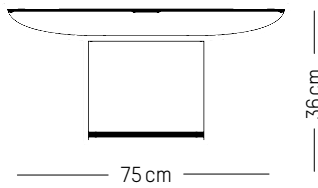

L: 118 cm | 46.5 inch

W: 118 cm | 46.5 inch

H: 9,5 cm | 3.7 inch

Weight: 28 kg | 11 lb

FRANCIS

CONSTANCE GUISSET

2018

Coffee tables

Large

-

D: 75 cm | 29.5 inch
H: 36 cm | 14.2 inch
Weight: 19 kg | 41.9 lb

PACKAGING :

Type: Carton box
L: 86 cm | 33.9 inch
W: 86 cm | 33.9 inch
H: 39 cm | 15.3 inch
Weight: 24 kg | 9.5 lb

Extra large

-

D: 110 cm | 43.3 inch
H: 24 cm | 9.4 inch
Weight: 45 kg | 99.2 lb