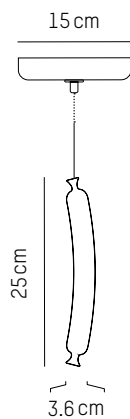

Medium

-

Ø: 47 cm | 18.5 inch
H: 60 cm | 23.6 inch
Weight: 0,8 kg | 1.8 lb
Cable length: 250 cm | 99 inch or
on demand: 1000 cm | 394 inch

PACKAGING :

Type: Carton box
L: 52,5 cm | 20.7 inch
W: 52,5 cm | 20.7 inch
H: 66,5 cm | 26.2 inch
Weight: 3,5 kg | 7.7 lb

220-240 V 50-60HZ

Power

220-240 V 50-60 HZ

Diot

Ø: 4,2 cm | 1.7 inch
H: 15 cm | 5.1 inch
Cable: 175 cm | 69 in
Weight: 0,5 kg | 1.1 lb

PACKAGING :

L: 49 cm | 19.3 inch
W: 20 cm | 7.9 inch
H: 18 cm | 7.1 inch
Weight: 1,1 kg | 2.4 lb

Strasbourg

Ø: 3,6 cm | 1.4 inch
H: 25 cm | 9.8 inch
Cable: 175 cm | 69 in
Weight: 0,6 kg | 1.3 lb

PACKAGING :

L: 49 cm | 19.3 inch
W: 20 cm | 7.9 inch
H: 18 cm | 7.1 inch
Weight: 1,1 kg | 2.4 lb

Morteau

Ø: 7 cm | 2.8 inch
H: 35 cm | 13.8 inch
Cable: 175 cm | 69 in
Weight: 0,9 kg | 2 lb

L: 49 cm | 19.3 inch
W: 20 cm | 7.9 inch
H: 18 cm | 7.1 inch
Weight: 1,1 kg | 2.4 lb

Toulouse

Ø: 4,2 cm | 1.7 inch
H: 30 cm | 11.8 inch
Cable: 175 cm | 69 in
Weight: 0,6 kg | 1.3 lb

PACKAGING :

L: 49 cm | 19.3 inch
W: 20 cm | 7.9 inch
H: 18 cm | 7.1 inch
Weight: 1,1 kg | 2.4 lb