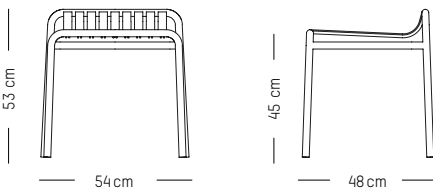

Stackable

WEEK - END

STUDIO BRICHET ZIEGLER

2017 & 2019

Stool

-
L: 53,3 cm | 21 inch
W: 58 cm | 22.8 inch
H: 53 cm | 20.9 inch
H (seat): 45 cm | 18 inch
Weight: 3 kg | 6.6 lb

PACKAGING :

L: 57 cm | 22.4 inch
W: 61 cm | 24 inch
H: 56 cm | 22 inch
Weight: 5 kg | 11 lb