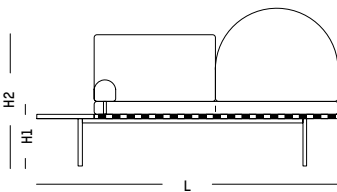

Cushion in mix of PU and wadding, fabric to be chosen by client

ORIGIN

Europe

TECHNICAL SPECIFICATIONS

Removable cushions

Daybed

-

L: 187 cm | 73.6 inch
W: 71 cm | 28 inch
H: 92 cm | 36.2 inch
H1: 45 cm | 17.7 inch
Weight: 45 kg | 92.2 lb