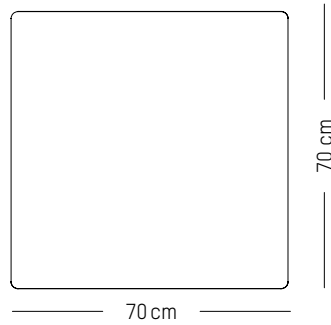

Coffee table

-

L: 70cm | 28 inch

W: 70 cm | 28 inch

H: 35 cm | 13.8 inch

Weight: 12 kg | 26.5 lb

PACKAGING :

L: 88 cm | 34.7 inch