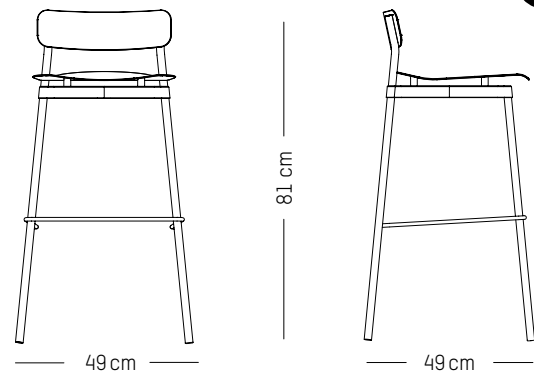

-

L: 61cm | 24 inch
D: 58 cm | 23 inch
H: 71 cm | 28 inch
H (seat): 40 cm | 16 inch
Weight: 7,9 kg | 17.4 lb

PACKAGING :

L: 64 cm | 25.2 inch
W: 59 cm | 23.2 inch
H: 71 cm | 28 inch
Weight: 11 kg | 24.3 lb

L: 51cm | 20.4 inch
D: 51 cm | 20.1 inch
H: 92 cm | 36.2 inch
H (seat): 75 cm | 29.5 inch
Weight: 6 kg | 13.2 lb

PACKAGING :

L: 53 cm | 20.87 inch
W: 53 cm | 20.87 inch
H: 93 cm | 36.6 inch
Weight: 10 kg | 22 lb

NEW

High stool

-

L: 49cm | 19.3 inch
D: 49 cm | 19.3 inch
H: 81 cm | 31.9 inch
H (seat): 65 cm | 25.6 inch
Weight: 4,1 kg | 9.1 lb

PACKAGING :

L: 53 cm | 20.9 inch
W: 53 cm | 20.9 inch
H: 83 cm | 32.7 inch
Weight: 4.1 kg | 9.1 lb