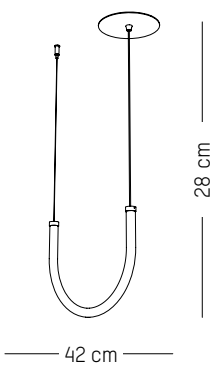

Small table lamp

-

L: 28 cm | 11 inch

H: 28 cm | 11 inch

D: 10 cm | 4 inch

Weight: 1,5 kg | 3.3 lb

Cable length: 175cm | 68.9 inch

PACKAGING :

L: 31 cm | 12.2 inch

W: 15 cm | 5.9 inch

H: 32 cm | 12.6 inch

Weight: 3 kg | 6.6 lb

40 cm

Large table lamp

-

L: 40 cm | 16 inch

UK

Power

220-240 V 50-60HZ

Power

220-240 V 50-60 HZ

Pendant lamp U

-

L: 42 cm | 16.5 inch
D: 2,4 cm | 1 inch
H: 28 cm | 11 inch
Weight: 0,96 kg | 2.12 lb
Cable length (max): 2,5 m | 99 inch

PACKAGING :

L: 46,7 cm | 18.4 inch
W: 42,6 cm | 16.8 inch
H: 6,8 cm | 2.7 inch
Weight: 1,9 kg | 4.2 lb

Pendant lamp J

-

L: 42 cm | 16.5 inch
D: 2,4 cm | 1 inch
H: 58 cm | 22.8 inch
Weight: 1,5 kg | 3.3 lb
Cable length (max): 2,5 m | 99 inch