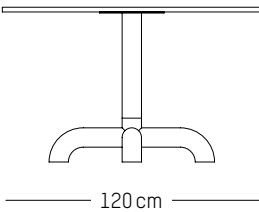

Round dining table

-

Ø: 120 cm | 47.2 inch
H: 73 cm | 29 inch
Weight: 33 kg | 72.5 lb

PACKAGING :

- Carton box 1
L: 122 cm | 48 inch
W: 122 cm | 48 inch
H: 30 cm | 11.8 inch
Weight: 20 cm | 44 inch

- Carton box 2
L: 60 cm | 23.6 inch
W: 60 cm | 23.6 inch
H: 25 cm | 9.8 inch
Weight: 18 kg | 39.7 lb

Assembly