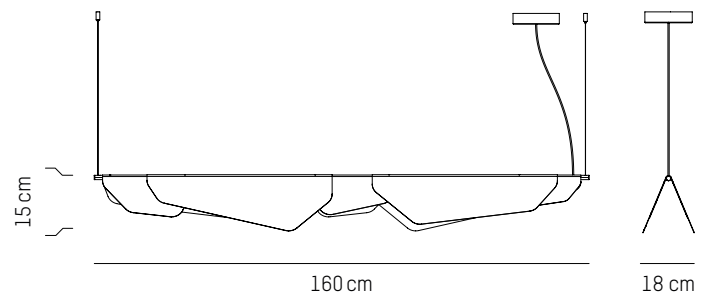

Large

-

L: 160 cm | 63 inch
W: 18 cm | 7.1 inch
H: 15 cm | 5.9 inch
Cable length: 200 cm | 79 inch
Weight: 6 kg | 13.2 lb

PACKAGING :

L: 167 cm | 65.7 inch
W: 25 cm | 9.9 inch
H: 30 cm | 11.8 inch
Weight: 7 kg | 15.4 lb