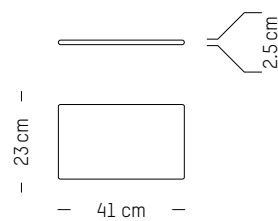

France

TECHNICAL SPECIFICATIONS

Suitable for outdoor use

Seat cushion

-

L: 41 cm | 16.1 inch
W: 34 cm | 13.4 inch
H: 2,5 cm | 1 inch
Weight: 0,5 kg | 1.1 lb

PACKAGING :

L: 45 cm | 17.7 inch
W: 45 cm | 17.7 inch
H: 5 cm | 2 inch
Weight: 1 kg | 2.2 lb