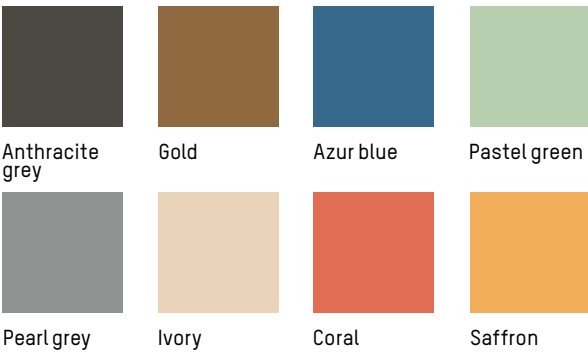

WEEK - END

STUDIO BRICHET ZIEGLER

2017 & 2019

FOR CONTRACT PROJECT WITH MINIMUM QUANTITY

Benches

-

MATERIALS

Aluminium, matte grained Anti UV powder coating for outdoor use

COLOURS

Anthracite grey, Gold, Azur blue, Pastel green, Pearl grey, Ivory, Coral, Saffron

ORIGIN

China

TECHNICAL SPECIFICATIONS

Compliant with EN 581-1 ; EN581 -2 for Contract Use