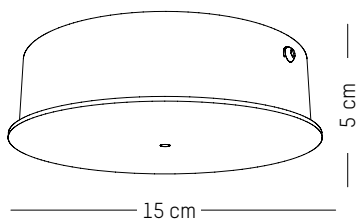

Small table lamp

-

L: 28 cm | 11 inch

H: 28 cm | 11 inch

D: 10 cm | 4 inch

Weight: 1,5 kg | 3.3 lb

Cable length: 175cm | 68.9 inch

PACKAGING :

L: 31 cm | 12.2 inch

W: 15 cm | 5.9 inch

H: 32 cm | 12.6 inch

Weight: 3 kg | 6.6 lb

40 cm

Large table lamp

-

L: 40 cm | 16 inch

PACKAGING :

L: 62,5 cm | 24.6 inch
W: 46,7 cm | 18.4 inch
H: 6,8 cm | 2.7 inch
Weight: 2,5 kg | 5.5 lb

Pendant lamp O

-

L: 35 cm | 14 inch
D: 2,4 cm | 1 inch
H: 38 cm | 17.8 inch
Weight: 1,4 kg | 3.1 lb
Cable length (max): 2,5 m | 99 inch

🇬🇧 UK

CE

CE

Pendant lamp canopy

-

Ø: 15 cm | 5.9 inch

H: 5 cm | 2 inch

Weight: 0,9 kg | 2 lb