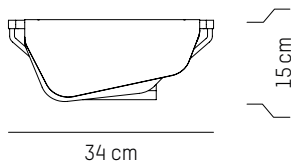

TECHNICAL SPECIFICATIONS

LED input:
324 lumens

US

Power

110-120 V 60 HZ

L: 34 cm | 13.4 inch
D: 20 cm | 7.9 inch
H: 15 cm | 5.9 inch
Weight: 1 kg | 2.2 lb

PACKAGING :

Type: Carton box
L: 42 cm | 16.5 inch
W: 32 cm | 12.6 inch
H: 24 cm | 9.5 inch
Weight: 2,1 kg | 4.6 lb