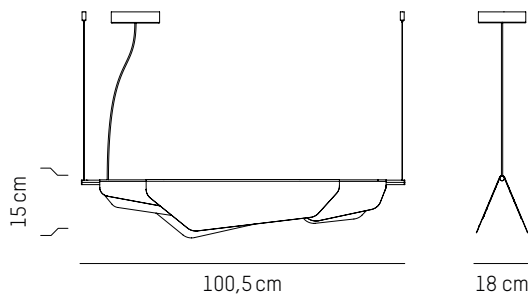

Small

-

L: 100,5 cm | 39.6 inch
W: 18 cm | 7.1 inch
H: 15 cm | 5.9 inch
Cable length: 200 cm | 79 inch
Weight: 4 kg | 8.8 lb

PACKAGING :

L: 109 cm | 42.9 inch
W: 25 cm | 9.9 inch
H: 30 cm | 11.8 inch
Weight: 4,7 kg | 10.4 lb

* While stocks last