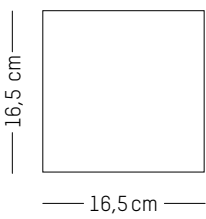

L: 16,5 cm | 7 inch
W: 16,5cm | 7 inch
Weight: 0.5 kg | 1.1 lb

* While stocks last