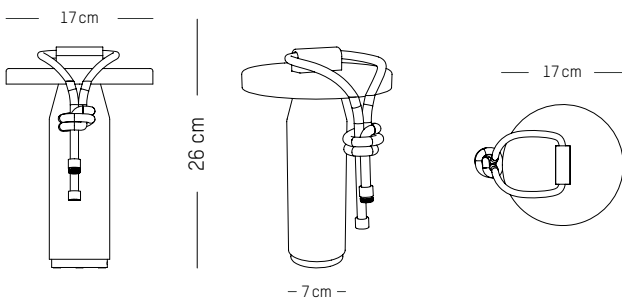

Olive green

Emerald green

Small

Ø TOP: 17 cm | 6.7 inch
Ø BOTTOM: 7 cm | 2.8 inch
H: 26 cm | 10.1 inch
Weight: 1,3 kg | 2.9 lb

PACKAGING (pack cash and carry)

L: 18 cm | 7.1 inch
W: 18 cm | 7.1 inch
H: 29 cm | 11.4 inch
Weight: 2 kg | 4.4 lb