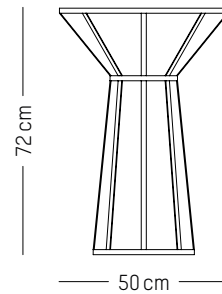

-

L: 61cm | 24 inch
D: 58 cm | 23 inch
H: 71 cm | 28 inch
H (seat): 40 cm | 16 inch
Weight: 7,9 kg | 17.4 lb

PACKAGING :

L: 64 cm | 25.2 inch
W: 59 cm | 23.2 inch
H: 71 cm | 28 inch
Weight: 11 kg | 24.3 lb

NEW

High stool

-

L: 49cm | 19.3 inch
D: 49 cm | 19.3 inch
H: 81 cm | 31.9 inch
H (seat): 65 cm | 25.6 inch
Weight: 4,1 kg | 9.1 lb

PACKAGING :

L: 53 cm | 20.9 inch
W: 53 cm | 20.9 inch
H: 83 cm | 32.7 inch
Weight: 4.1 kg | 9.1 lb

Europe

Stool

-

Ø: 35 cm | 14 inch
H: 44 cm | 17.3 inch
Weight: 4 kg | 8.8 lb

PACKAGING :

Type: Carton box
L: 41,5 cm | 16.3 inch
W: 41 cm | 16.1 inch
H: 52 cm | 20.5 inch
Weight: 5,6 kg | 12.3 lb

Coffee table