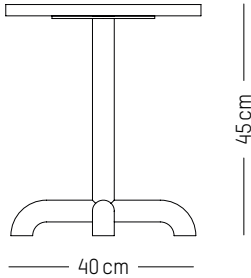

Europe

Grey-brown

Red-brown

Blush

Ø: 40 cm | 15.7 inch
H: 45 cm | 17.7 inch
Weight: 5 kg | 11 lb

PACKAGING :

L: 42 cm | 16.5 inch
W: 42 cm | 16.5 inch
H: 47 cm | 18.5 inch
Weight: 7 kg | 15 lb

UNIFY