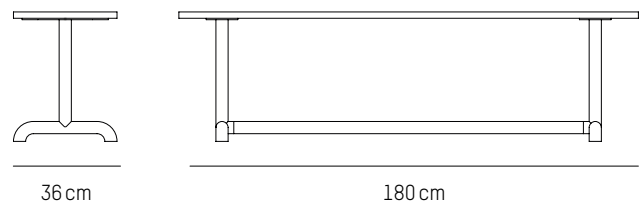

Bench 180 cm

-

L: 180 cm | 71 inch
W: 36 cm | 14.2 inch
H: 45 cm | 17.7 inch
Weight: 21 kg | 46.3 lb

PACKAGING :

- Carton box 1
L: 182 cm | 71.7 inch
W: 38 cm | 15 inch
H: 11 cm | 4.3 inch
Weight: 13 kg | 28.7 inch

- Carton box 2
L: 182 cm | 71.7 inch
W: 38 cm | 15 inch
H: 3 cm | 1.2 inch
Weight: 11 kg | 24.3 lb

Assembly