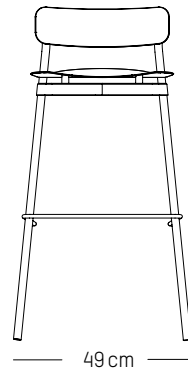

Compliant with EN 581-1 ; EN581-2 for Contract use

High stool

-

L: 51cm | 20 inch

D: 51 cm | 20 inch

H: 92 cm | 36 inch

H (seat): 75 cm | 29.5 inch

Weight: 4,5 kg | 9.9 lb