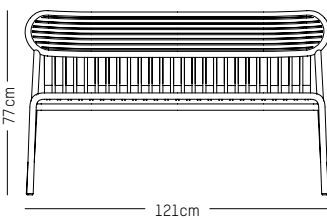

Bench

-

L: 121 cm | 47.7 inch
W: 49 cm | 19.3 inch
H: 77 cm | 30.3 inch (back)
H: 40 cm | 15.7 inch (seat)
Weight: 11 kg | 24.2 lb

PACKAGING :

L: 130 cm | 51.2 inch
W: 55 cm | 21.6 inch
H: 83 cm | 32.7 inch
Weight: 14 kg | 30.9 lb

Stackable

Bench without back

-

L: 156 cm | 61.4inch
W: 50 cm | 19.7 inch
H: 45 cm | 15.8 inch (seat)
Weight: 8 kg | 17.6 lb

PACKAGING :

L: 160 cm | 63 inch
W: 55 cm | 21.6 inch
H: 83 cm | 32.7 inch
Weight: 11 kg | 24.3 lb

Stackable