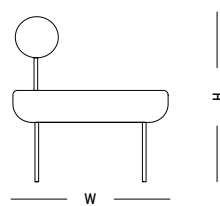

TECHNICAL SPECIFICATIONS

DRY CLEAN

Medium Armchair

-

L: 68 cm | 26.8 inch
W: 68 cm | 26.8 inch
H: 72.5 cm | 28.5 inch
H1: 40 cm | 15.8 inch
Weight: 17 kg | 37.5 lb

PACKAGING :

Type: Wood box
L: 53cm | 20.9 inch
W: 71cm | 27.9 inch
H: 43 cm | 16.9 inch
Weight: 24 kg | 12.6 lb