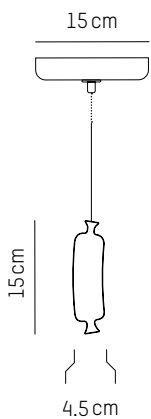

Power

110-120 V 60 HZ

Table lamp

-

L: 33 cm | 13 inch
W: 21 cm | 8.3 inch
H: 44,5 cm | 17.5 inch
Cable length: 200 cm | 79 inch
Weight: 1,3 kg | 2.9 lb

PACKAGING :

Type: Carton box
L: 46 cm | 18.1 inch
W: 45 cm | 17.7 inch
H: 23 cm | 9.1 inch
Weight: 2,7 kg | 6 lb

220-240 V 50-60HZ

Power

220-240 V 50-60 HZ

Diot

Ø: 4,2 cm | 1.7 inch
H: 15 cm | 5.1 inch
Cable: 175 cm | 69 in
Weight: 0,5 kg | 1.1 lb

PACKAGING :

L: 49 cm | 19.3 inch
W: 20 cm | 7.9 inch
H: 18 cm | 7.1 inch
Weight: 1,1 kg | 2.4 lb

Strasbourg

Ø: 3,6 cm | 1.4 inch
H: 25 cm | 9.8 inch
Cable: 175 cm | 69 in
Weight: 0,6 kg | 1.3 lb

PACKAGING :

L: 49 cm | 19.3 inch
W: 20 cm | 7.9 inch
H: 18 cm | 7.1 inch
Weight: 1,1 kg | 2.4 lb

Morteau

Ø: 7 cm | 2.8 inch
H: 35 cm | 13.8 inch
Cable: 175 cm | 69 in
Weight: 0,9 kg | 2 lb

L: 49 cm | 19.3 inch
W: 20 cm | 7.9 inch
H: 18 cm | 7.1 inch
Weight: 1,1 kg | 2.4 lb

Toulouse

Ø: 4,2 cm | 1.7 inch
H: 30 cm | 11.8 inch
Cable: 175 cm | 69 in
Weight: 0,6 kg | 1.3 lb

PACKAGING :

L: 49 cm | 19.3 inch
W: 20 cm | 7.9 inch
H: 18 cm | 7.1 inch
Weight: 1,1 kg | 2.4 lb