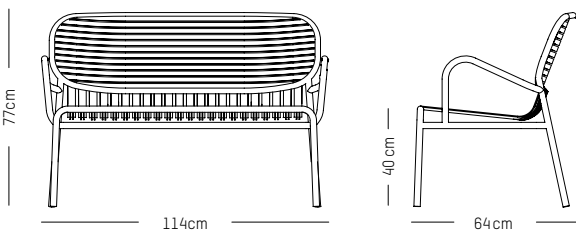

Compliant with EN 581-1 ; EN581 -2 for Contract Use

2 seater sofa

-

L: 113,5 cm | 44.5 inch
W: 64 cm | 24.2 inch
H: 78.5 cm | 31 inch (back)
H: 40 cm | 15.7 inch (seat)
Weight: 9 kg | 19.8 lb

PACKAGING :

L: 70 cm | 27.6 inch
W: 120 cm | 47.2 inch
H: 83 cm | 32.7 inch
Weight: 12 kg | 26.5 lb