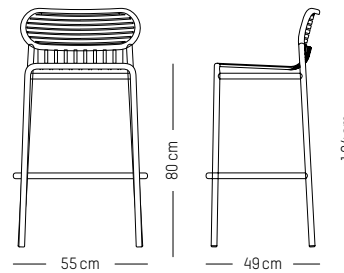

TECHNICAL SPECIFICATIONS

Compliant with EN 581-1 ; EN581 -2 for Contract Use

Bar stool

-

L: 49 cm | 19.3 inch
W: 55 cm | 19.3 inch
H: 104cm | 50.9 inch
H (seat): 80 cm | 32 inch
Weight: 5,6 kg | 12.3 lb

PACKAGING :

L: 53 cm | 20.9 inch
W: 58 cm | 22.8 inch
H: 110 cm | 43.3 inch
Weight: 8 kg | 17.7 lb