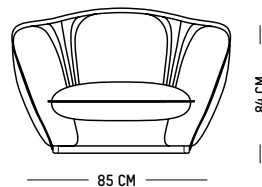

Sofa

-

L: 165 cm | 65 inch
W: 75 cm | 30 inch
H: 84 cm | 33 inch
Weight: 59 kg | 130 lb

PACKAGING :

Type: Wooden crate
L: 172 cm | 68 inch
W: 85 cm | 33 inch
H: 102 cm | 40 inch
Weight: 90kg | 198 lb

Armchair

-

L: 85 cm | 33 inch
W: 75 cm | 30 inch
H: 84 cm | 33 inch
H1: 40 cm | 15.7 inch
Weight: 39 kg | 86 lb

PACKAGING :

Type: Wood box
L: 92 cm | 36 inch
W: 85 cm | 33 inch
H: 102 cm | 40 inch
Weight: 60 kg | 132 lb