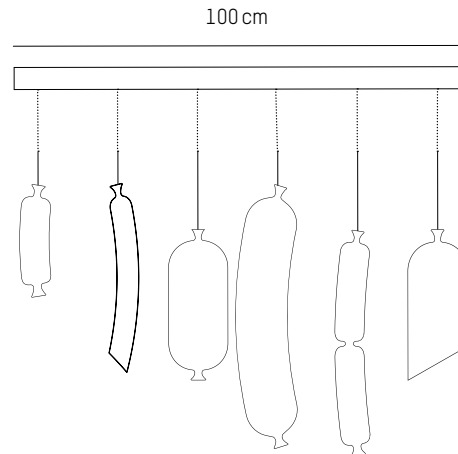

220-240 V 50-60 HZ

35

Set of 5

Ø: 18 cm | 7.1 inch
H: 38 cm | 15 inch
Cable length : 175 cm | 69 inch
Weight: 1,2 kg | 2.7 lb

PACKAGING :

L: 50 cm | 19.7 inch
W: 45 cm | 17.7 inch
H: 12 cm | 4.7 inch
Weight: 1,9 kg | 4.2 lb