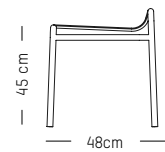

Bench

-

L: 121 cm | 47.7 inch
W: 49 cm | 19.3 inch
H: 77 cm | 30.3 inch (back)
H: 40 cm | 15.7 inch (seat)
Weight: 11 kg | 24.2 lb

PACKAGING :

L: 130 cm | 51.2 inch
W: 55 cm | 21.6 inch
H: 83 cm | 32.7 inch
Weight: 14 kg | 30.9 lb

Stackable

Bench without back

-

L: 156 cm | 61.4inch
W: 50 cm | 19.7 inch
H: 45 cm | 15.8 inch (seat)
Weight: 8 kg | 17.6 lb

PACKAGING :

L: 160 cm | 63 inch
W: 55 cm | 21.6 inch
H: 83 cm | 32.7 inch
Weight: 11 kg | 24.3 lb

Stackable