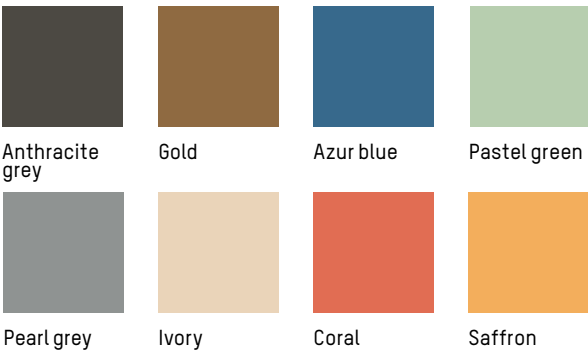

WEEK - END

STUDIO BRICHET ZIEGLER

2017 & 2019

Stool

-
L: 53,3 cm | 21 inch
W: 58 cm | 22.8 inch
H: 53 cm | 20.9 inch
H (seat): 45 cm | 18 inch
Weight: 3 kg | 6.6 lb

PACKAGING :

L: 57 cm | 22.4 inch
W: 61 cm | 24 inch
H: 56 cm | 22 inch
Weight: 5 kg | 11 lb

Stackable

FOR CONTRACT PROJECT WITH MINIMUM QUANTITY

Stools

-

MATERIALS

Aluminium, matte grained Anti UV powder coating for outdoor use

COLOURS

Anthracite grey, Gold, Azur blue, Pastel green, Pearl grey, Ivory, Coral, Saffron

ORIGIN

China