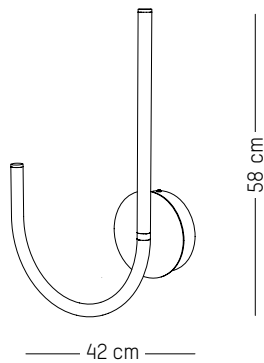

Pendant lamp U

L: 42 cm | 16.5 inch
D: 2,4 cm | 1 inch
H: 28 cm | 11 inch
Weight: 0,96 kg | 2.12 lb
Cable length (max): 2,5 m | 99 inch

PACKAGING :

L: 46,7 cm | 18.4 inch
W: 42,6 cm | 16.8 inch
H: 6,8 cm | 2.7 inch
Weight: 1,9 kg | 4.2 lb

L: 89 cm | 35.1 inch
W: 74 cm | 25.6 inch
H: 4 cm | 1.4 inch
Weight: 23 kg | 50.8 lb

PACKAGING :

L: 91 cm | 35.9 inch
W: 76 cm | 26.4 inch
H: 6 cm | 2.4 inch
Weight: 26 kg | 57.4 lb

Ceiling plate for double pendant UJ

-

L: 65 cm | 25.6 inch
W: 74 cm | 25.6 inch
H: 4 cm | 1.4 inch
Weight: 17 kg | 37.5 lb

PACKAGING :

L: 67 cm | 26.4 inch
W: 76 cm | 26.4 inch
H: 6 cm | 2.4 inch
Weight: 20 kg | 54.1 lb

Ceiling plate for double pendant OU

Wall lamp U

Wall lamp J

L: 42 cm | 16.5 inch
D: 7 cm | 2.8 inch
H: 58 cm | 22.8 inch
Canopy: Ø 15cm | 5.9 inch
Weight: 1,5 kg | 3.3 lb

PACKAGING :

L: 62,5 cm | 24.6 inch
W: 46,7 cm | 18.4 inch
H: 7 cm | 2.8 inch
Weight: 2,5 kg | 5.5 lb