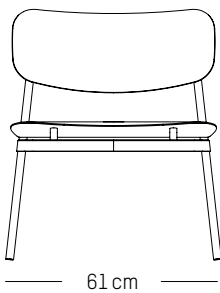

FROMME

TOM CHUNG

2021

Lounge armchair

-

MATERIALS

Aluminium, matte grained Anti UV powder coating for outdoor use

COLORS

Black, Brown-red, Mint-green, Blue, Coral

ORIGIN

China

TECHNICAL SPECIFICATIONS

Compliant with EN 581-1 ; EN581-2 for Contract use

61 cm

71 cm

58 cm

40 cm

Lounge armchair

-

L: 61 cm | 24 inch

D: 58 cm | 23 inch

H: 71 cm | 28 inch

H (seat): 40 cm | 16 inch

Weight: 5,9 kg | 13 lb

PACKAGING :

L: 64 cm | 25.2 inch

W: 59 cm | 23.2 inch

H: 71 cm | 28 inch

Weight: 8 kg | 17.6 lb