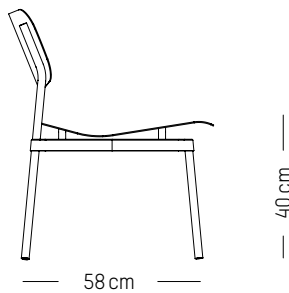

Lounge armchair

-

L: 61cm | 24 inch
D: 58 cm | 23 inch
H: 71 cm | 28 inch
H (seat): 40 cm | 16 inch
Weight: 7,9 kg | 17.4 lb

PACKAGING :

L: 64 cm | 25.2 inch
W: 59 cm | 23.2 inch
H: 71 cm | 28 inch
Weight: 11 kg | 24.3 lb