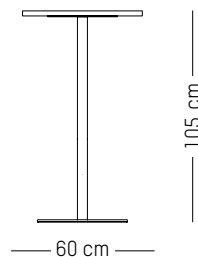

ORIGIN

Europe

TECHNICAL SPECIFICATIONS

Square high

-

L: 60 cm | 23.6 inch
W: 60 cm | 23.6 inch
H: 105 cm | 41.34 inch
Weight: 22,5 kg | 49.6 lb

PACKAGING :

L: 110 cm | 43.3 inch
L: 65 cm | 25.6 inch
H: 7 cm | 2.8 inch
Weight: 24 kg | 53 lb