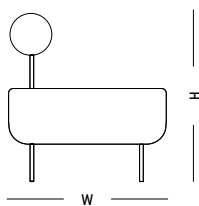

TECHNICAL SPECIFICATIONS

DRY CLEAN

Medium Armchair

-

L: 68 cm | 26.8 inch
W: 68 cm | 26.8 inch
H: 72.5 cm | 28.5 inch
H1: 40 cm | 15.8 inch
Weight: 17 kg | 37.5 lb

PACKAGING :

Type: Wood box
L: 53cm | 20.9 inch
W: 71cm | 27.9 inch
H: 43 cm | 16.9 inch
Weight: 24 kg | 12.6 lb