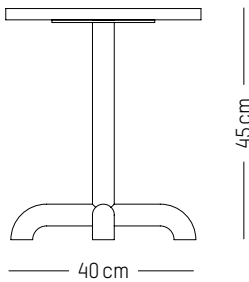

Europe

Grey-brown

Red-brown

Blush

Ø: 40 cm | 15.7 inch
H: 45 cm | 17.7 inch
Weight: 5 kg | 11 lb

PACKAGING :

L: 42 cm | 16.5 inch
W: 42 cm | 16.5 inch
H: 47 cm | 18.5 inch
Weight: 7 kg | 15 lb

UNIFY