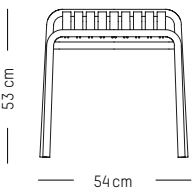

Stool

-

L: 53,3 cm | 21 inch
W: 58 cm | 22.8 inch
H: 53 cm | 20.9 inch
H (seat): 45 cm | 18 inch
Weight: 3 kg | 6.6 lb

PACKAGING :

L: 57 cm | 22.4 inch
W: 61 cm | 24 inch
H: 56 cm | 22 inch
Weight: 5 kg | 11 lb

Stackable

FOR CONTRACT PROJECT WITH MINIMUM QUANTITY

Stools

-

MATERIALS

Aluminium, matte grained Anti UV powder coating for outdoor use

COLOURS

Anthracite grey, Gold, Azur blue, Pastel green, Pearl grey, Ivory, Coral, Saffron

ORIGIN

China