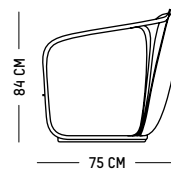

Sofa

-

L: 165 cm | 65 inch

W: 75 cm | 30 inch

H: 84 cm | 33 inch

Weight: 59 kg | 130 lb

PACKAGING :

Type: Wooden crate

L: 172 cm | 68 inch

W: 85 cm | 33 inch

H: 102 cm | 40 inch

Weight: 90kg | 198 lb

Armchair

-

L: 85 cm | 33 inch

W: 75 cm | 30 inch

H: 84 cm | 33 inch

H1: 40 cm | 15.7 inch

Weight: 39 kg | 86 lb

PACKAGING :

Type: Wood box

L: 92 cm | 36 inch

W: 85 cm | 33 inch

H: 102 cm | 40 inch

Weight: 60 kg | 132 lb