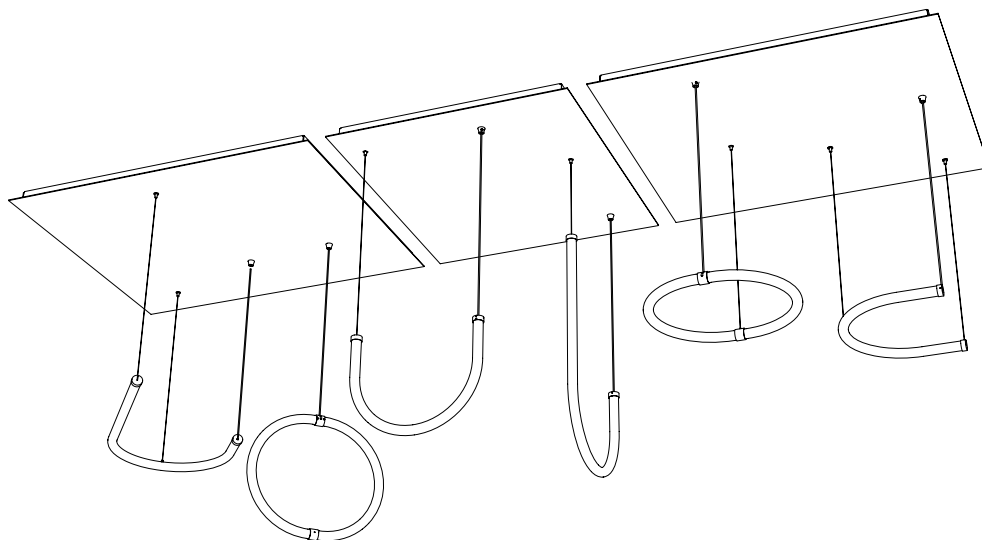

Ceiling plate for double pendant JO

-

L: 89 cm | 35.1 inch
W: 74 cm | 25.6 inch
H: 4 cm | 1.4 inch
Weight: 23 kg | 50.8 lb

PACKAGING :

L: 91 cm | 35.9 inch
W: 76 cm | 26.4 inch
H: 6 cm | 2.4 inch
Weight: 26 kg | 57.4 lb