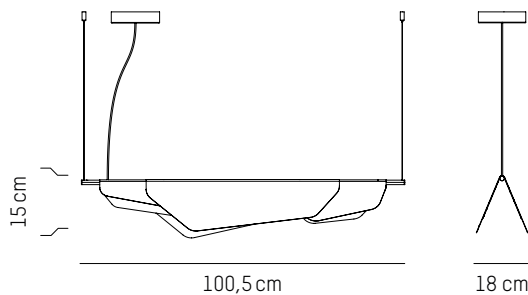

Power

110-120 V 60 HZ

Small

-

L: 100,5 cm | 39.6 inch
W: 18 cm | 7.1 inch
H: 15 cm | 5.9 inch
Cable length: 200 cm | 79 inch
Weight: 4 kg | 8.8 lb

PACKAGING :

L: 109 cm | 42.9 inch
W: 25 cm | 9.9 inch
H: 30 cm | 11.8 inch
Weight: 4,7 kg | 10.4 lb