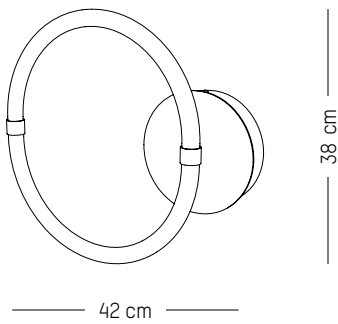

Weight: 15 kg | 33 lb

PACKAGING :

L: 86,7 cm | 34.1 inch

W: 115 cm | 45.3 inch

H: 58 cm | 26.8 inch

Weight: 17 kg | 37.5 lb

180cm

Quintuple pendant system

Wall Lamp 0

-

L: 42 cm | 16.5 inch

D: 7 cm | 2.8 inch

H: 38 cm | 14.9 inch

Weight: 1,4 kg | 3.1 lb

PACKAGING :

L: 46,7 cm | 18.4 inch