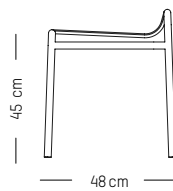

Blush

Terracotta

Jade green

Glass green

Yellow

Stool

-

L: 53,3 cm | 21 inch
W: 58 cm | 22.8 inch
H: 53 cm | 20.9 inch
H (seat): 45 cm | 18 inch
Weight: 3 kg | 6.6 lb