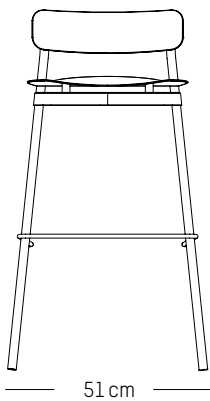

Compliant with EN 581-1 ; EN581-2 for Contract use

High stool

-

L: 51cm | 20 inch

D: 51 cm | 20 inch

H: 92 cm | 36 inch

H (seat): 75 cm | 29.5 inch

Weight: 4,5 kg | 9.9 lb