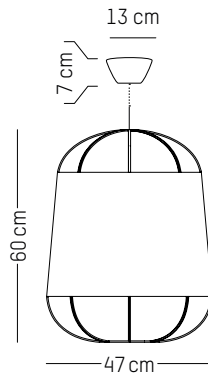

H: 23 cm | 9.1 inch

Weight: 2,7 kg | 6 lb

Floor lamp

-

L: 54 cm | 21.3 inch

W : 34 cm | 13.4 inch

H : 120 cm | 47.3 inch

Cable length : 200 cm | 79 inch

Grillo S

-

Ø: 23 cm | 9.1 inch
D: 10 cm | 3.9 inch
Cable length: 300 cm | 118 inch
Weight: 0,3 kg | 0.7 lb

PACKAGING :

Type: Carton box
L: 28 cm | 11 inch
W: 28 cm | 11 inch
H: 15 cm | 5.9 inch
Weight: 0,9 kg | 2 lb

-

Ø: 22 cm | 8.7 inch
H: 42 cm | 16.5 inch
Weight: 0,4 kg | 0.9 lb
Cable length: 250 cm | 99 inch or
on demand: 1000 cm | 394 inch

PACKAGING :

Type: Carton box
L: 27,5 cm | 10.8 inch
W: 27,5 cm | 10.8 inch
H: 48,5 cm | 19.1 inch
Weight: 1,3 kg | 2.9 lb

Medium

-

Ø: 47 cm | 18.5 inch
H: 60 cm | 23.6 inch
Weight: 0,8 kg | 1.8 lb
Cable length: 250 cm | 99 inch or
on demand: 1000 cm | 394 inch

PACKAGING :

Type: Carton box
L: 52,5 cm | 20.7 inch
W: 52,5 cm | 20.7 inch
H: 66,5 cm | 26.2 inch
Weight: 3,5 kg | 7.7 lb