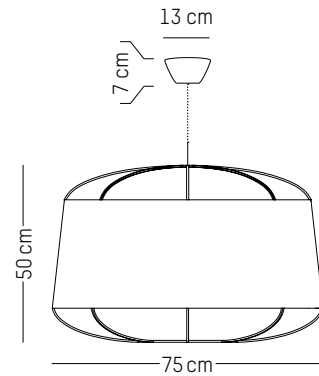

H: 23 cm | 9.1 inch

Weight: 2,7 kg | 6 lb

Floor lamp

-

L: 54 cm | 21.3 inch

W : 34 cm | 13.4 inch

H : 120 cm | 47.3 inch

Cable length : 200 cm | 79 inch

Grillo S

-

Ø: 23 cm | 9.1 inch
D: 10 cm | 3.9 inch
Cable length: 300 cm | 118 inch
Weight: 0,3 kg | 0.7 lb

PACKAGING :

Type: Carton box
L: 28 cm | 11 inch
W: 28 cm | 11 inch
H: 15 cm | 5.9 inch
Weight: 0,9 kg | 2 lb

-

Ø: 22 cm | 8.7 inch
H: 42 cm | 16.5 inch
Weight: 0,4 kg | 0.9 lb
Cable length: 250 cm | 99 inch or
on demand: 1000 cm | 394 inch

PACKAGING :

Type: Carton box
L: 27,5 cm | 10.8 inch
W: 27,5 cm | 10.8 inch
H: 48,5 cm | 19.1 inch
Weight: 1,3 kg | 2.9 lb

Medium

-

Ø: 47 cm | 18.5 inch
H: 60 cm | 23.6 inch
Weight: 0,8 kg | 1.8 lb
Cable length: 250 cm | 99 inch or
on demand: 1000 cm | 394 inch

PACKAGING :

Type: Carton box
L: 52,5 cm | 20.7 inch
W: 52,5 cm | 20.7 inch
H: 66,5 cm | 26.2 inch
Weight: 3,5 kg | 7.7 lb