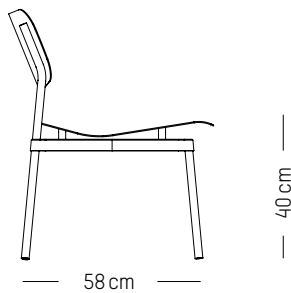

Lounge armchair

-

L: 61cm | 24 inch
D: 58 cm | 23 inch
H: 71 cm | 28 inch
H (seat): 40 cm | 16 inch
Weight: 7,9 kg | 17.4 lb

PACKAGING :

L: 64 cm | 25.2 inch
W: 59 cm | 23.2 inch
H: 71 cm | 28 inch
Weight: 11 kg | 24.3 lb