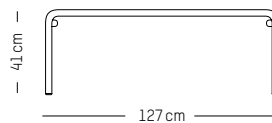

Coffee table

-

W: 60 cm | 23.6 inch
L: 69 cm | 27.2 inch
H: 32 cm | 12.6 inch
Weight: 4 kg | 8.8 lb

PACKAGING :

L: 72 cm | 28.3 inch
W: 72 cm | 28.3 inch
H: 35 cm | 13.8 inch
Weight : 5 kg | 11 lb

Long coffee table

-

W: 127 cm | 50 inch
L: 51 cm | 20 inch
H: 41 cm | 16.1 inch
Weight: 5 kg | 11 lb

PACKAGING :

L: 130 cm | 51.2 inch
W: 58 cm | 22.8 inch
H: 45 cm | 17.7 inch
Weight: 6 kg | 13.6 lb