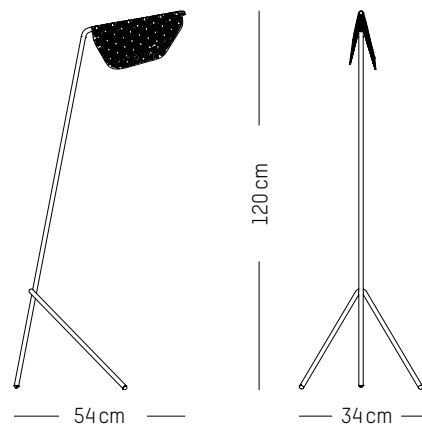

ORIGIN

France

TECHNICAL SPECIFICATIONS

LED input:
324 lumens

US

Power

110-120 V 60 HZ

L: 34 cm | 13.4 inch
D: 20 cm | 7.9 inch
H: 15 cm | 5.9 inch
Weight: 1 kg | 2.2 lb

220-240 V 50-60HZ

Power

220-240 V 50-60 HZ

Power

110-120 V 60 HZ

Table lamp

-

L: 33 cm | 13 inch

W: 21 cm | 8.3 inch

H: 44,5 cm | 17.5 inch

Cable length: 200 cm | 79 inch

Weight: 1,3 kg | 2.9 lb

PACKAGING :

Type: Carton box

L: 46 cm | 18.1 inch

W: 45 cm | 17.7 inch

H: 23 cm | 9.1 inch

Weight: 2,7 kg | 6 lb

Floor lamp

-

L: 54 cm | 21.3 inch

W : 34 cm | 13.4 inch

H : 120 cm | 47.3 inch

Cable length : 200 cm | 79 inch