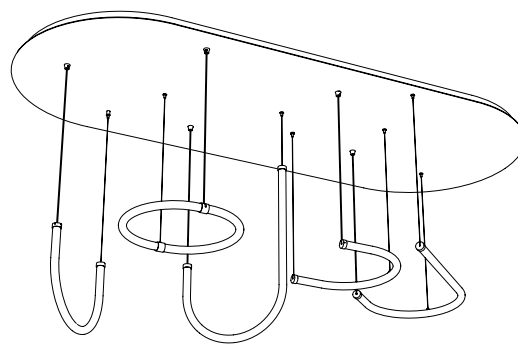

Weight: 15 kg | 33 lb

PACKAGING :

L: 86,7 cm | 34.1 inch

W: 115 cm | 45.3 inch

H: 58 cm | 26.8 inch

Weight: 17 kg | 37.5 lb

180cm

Quintuple pendant system