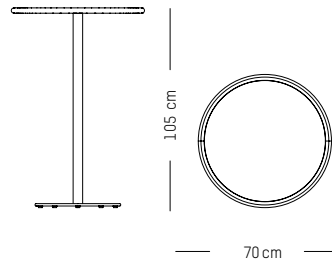

WEEK - END

STUDIO BRICHET ZIEGLER

2019

High table square

-

L: 60 cm | 27.5 inch
W: 60cm | 27.5 inch
H: 105 cm | 41.3 inch
Weight: 13 kg | 29 lb

PACKAGING :

L: 72 cm | 28.3 inch
W: 72 cm | 28.3 inch
H: 108 cm | 42.5 inch
Weight: 15 kg | 33 lb

Assembly

High tables

-

MATERIALS

Aluminium, matte grained Anti UV powder coating for outdoor use

COLORS

Black, White, Blue, Burgundy, Blush, Terracotta, Jade green, Glass green, Yellow

ORIGIN

China