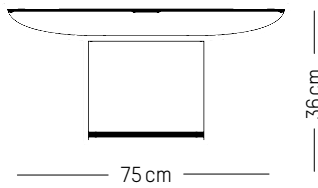

W: 52 cm | 20.5 inch

H: 11 cm | 4.3 inch

Weight: 3 kg | 6.6 lb

Large

-

Ø: 60 cm | 26.6 inch

D: 5 cm | 2 inch

Weight: 7 kg | 15.4 lb

B

Small

-

D: 40 cm | 15.7 inch
H: 45 cm | 17.5 lb
Weight: 8 kg | 17.6 lb

PACKAGING :

Type: Carton box
L: 52 cm | 20.5 inch
W: 52 cm | 20.5 inch
H: 50 cm | 19.7 inch
Weight: 10 kg | 22 lb

Large

-

D: 75 cm | 29.5 inch
H: 36 cm | 14.2 inch
Weight: 19 kg | 41.9 lb

PACKAGING :

Type: Carton box
L: 86 cm | 33.9 inch
W: 86 cm | 33.9 inch
H: 39 cm | 15.3 inch
Weight: 24 kg | 9.5 lb

Extra large

-

D: 110 cm | 43.3 inch
H: 24 cm | 9.4 inch
Weight: 45 kg | 99.2 lb