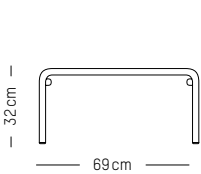

Coffee table

-

W: 60 cm | 23.6 inch
L: 69 cm | 27.2 inch
H: 32 cm | 12.6 inch
Weight: 4 kg | 8.8 lb

PACKAGING :

L: 72 cm | 28.3 inch
W: 72 cm | 28.3 inch
H: 35 cm | 13.8 inch
Weight : 5 kg | 11 lb

Long coffee table

-

W: 127 cm | 50 inch
L: 51 cm | 20 inch
H: 41 cm | 16.1 inch
Weight: 5 kg | 11 lb

PACKAGING :

L: 130 cm | 51.2 inch
W: 58 cm | 22.8 inch
H: 45 cm | 17.7 inch
Weight: 6 kg | 13.6 lb