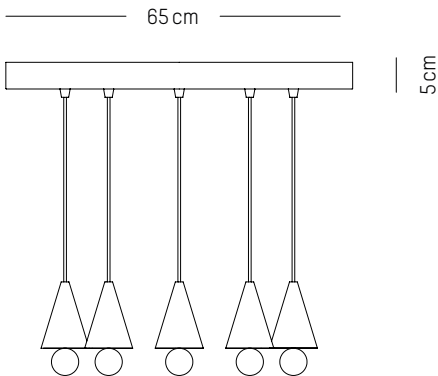

Round canopy

Ø: 65 cm | 25.6 inch
H: 5 cm | 2 inch
Weight: 5,9 kg | 13 lb

PACKAGING :

Type: Carton box
L: 67 cm | 26.5 inch
W: 66 cm | 26 inch
H: 27 cm | 10.06 inch
Weight: 8 kg | 17.7 lb

Round canopy configuration

MATERIALS

Steel, matt grained powder coating; Aluminium, matt grained powder coating; mirror finish steel; disseminating fire resistant plexiglass; Fabric cable, white or black, 33m /118.1 inch; steel ceiling cup white or black; Integrated LED
5 outputs for Cherry pendant light
Mounting bracket system
Plastic caps to hide non used outputs

COLORS

White

ORIGIN

France

1 POSSIBLE CONFIGURATIONS :
5 PCS XS CHERRY PENDANT

TECHNICAL SPECIFICATIONS

5X

LED
24V~7.8 W

LED input:
1040 lumens

1 P
2 0

Integrated LED

EUROPE

UK

CE

CE

Power

220-240V, 50-60Hz

Power

220-240V, 50-60Hz