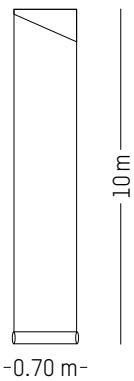

L: 1000 cm | 393.7 inch
W: 70 cm | 27.6 inch
Weight: 1 kg | 2.2 lb

PACKAGING :

Ø: 13,6 cm | 5.3 inch
H: 74 cm | 29.1 inch
Weight: 1.2 kg | 2.6 lb