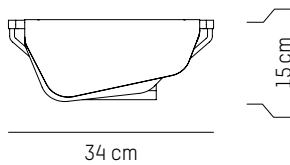

ORIGIN

France

TECHNICAL SPECIFICATIONS

LED input:
324 lumens

US

Power

110-120 V 60 HZ

L: 34 cm | 13.4 inch
D: 20 cm | 7.9 inch
H: 15 cm | 5.9 inch
Weight: 1 kg | 2.2 lb