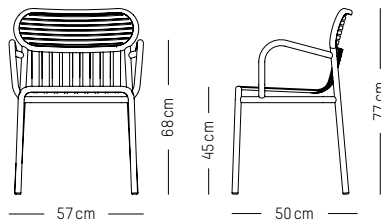

Chair

L: 52 cm | 20.5 inch
W: 50 cm | 19.7 inch
H: 77 cm | 30.3 inch
H1: 45 cm | 17.7 inch
Weight: 3 kg | 6.6 lb

PACKAGING (X2):

L: 60 cm | 23.6 inch
W: 53 cm | 20.9 inch
H: 98 cm | 38.6 inch
Weight: 8 kg | 17.7 lb

Stackable

Bridge

L: 57 cm | 22.4 inch
W: 50 cm | 19.7 inch
H: 77 cm | 30.3 inch
H1: 45 cm | 17.7 inch
Weight: 4 kg | 8.8 lb

PACKAGING (X2) :

L: 60 cm | 23.6 inch
W: 53 cm | 20.9 inch
H: 98 cm | 38.6 inch
Weight: 11,5 kg | 25.4 lb

Stackable

Armchair

L: 66 cm | 26 inch
L: 62 cm | 24.4 inch
H: 77 cm | 30.3 inch (back)
H: 40 cm | 15.7 inch (seat)
H: 62 cm | 24.4 inch (armrests)
Weight: 5kg | 11 lb

PACKAGING (X2) :

L: 70 cm | 27.6 inch
W: 70 cm | 27.6 inch
H: 83 cm | 32.7 inch
Weight : 15 kg | 33 lb

Stackable