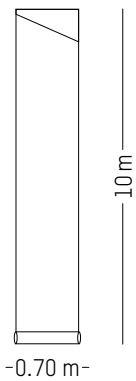

L: 1000 cm | 393.7 inch
W: 70 cm | 27.6 inch
Weight: 1 kg | 2.2 lb

PACKAGING :

Ø: 13,6 cm | 5.3 inch
H: 74 cm | 29.1 inch
Weight: 1.2 kg | 2.6 lb

Wallpaper

-

MATERIALS

Non-woven wallpaper 1476/M2

COLORS

Cream, Ink

ORIGIN

France

TECHNICAL SPECIFICATIONS

CERTIFICATION EUROCLASS B-S1,D0

Apply Paste to the wall

Dry peelable

Light-proof

Washable