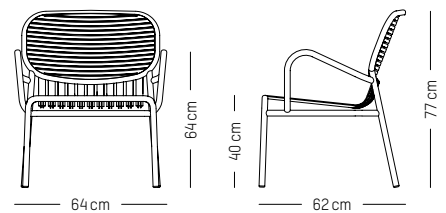

Chair

L: 52 cm | 20.5 inch
W: 50 cm | 19.7 inch
H: 77 cm | 30.3 inch
H1: 45 cm | 17.7 inch
Weight: 3 kg | 6.6 lb

PACKAGING (X2):

L: 60 cm | 23.6 inch
W: 53 cm | 20.9 inch
H: 98 cm | 38.6 inch
Weight: 8 kg | 17.7 lb

Stackable

Bridge

L: 57 cm | 22.4 inch
W: 50 cm | 19.7 inch
H: 77 cm | 30.3 inch
H1: 45 cm | 17.7 inch
Weight: 4 kg | 8.8 lb

PACKAGING (X2) :

L: 60 cm | 23.6 inch
W: 53 cm | 20.9 inch
H: 98 cm | 38.6 inch
Weight: 11,5 kg | 25.4 lb

Stackable

Armchair

L: 66 cm | 26 inch
L: 62 cm | 24.4 inch
H: 77 cm | 30.3 inch (back)
H: 40 cm | 15.7 inch (seat)
H: 62 cm | 24.4 inch (armrests)
Weight: 5kg | 11 lb

PACKAGING (X2) :

L: 70 cm | 27.6 inch
W: 70 cm | 27.6 inch
H: 83 cm | 32.7 inch
Weight : 15 kg | 33 lb

Stackable