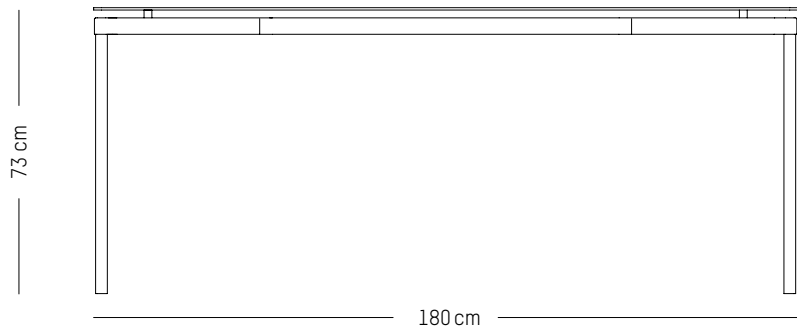

Rectangular table

-

L: 180cm | 70.9 inch

W: 90 cm | 35.4 inch

H: 73 cm | 29 inch

Weight: 37,5 kg | 82.7 lb

PACKAGING :

L: 200 cm | 78.7 inch

W: 92 cm | 36.2 inch

H: 8 cm | 3.2 inch

Weight: 44 kg | 97 lb