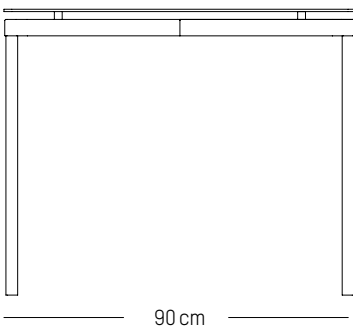

Rectangular table

-

L: 180cm | 70.9 inch

W: 90 cm | 35.4 inch

H: 73 cm | 29 inch

Weight: 37,5 kg | 82.7 lb

PACKAGING :

L: 200 cm | 78.7 inch

W: 92 cm | 36.2 inch

H: 8 cm | 3.2 inch

Weight: 44 kg | 97 lb