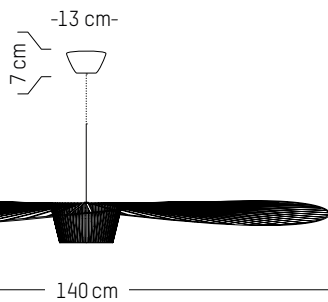

Small

-

Ø: 140 cm | 55 inch

Weight: 0,5 kg | 1 lb

Cable length: 250 cm | 99 inch or
on demand: 1000 cm | 394 inch

PACKAGING :

Type: Carton box

L: 72,5 cm | 28.5 inch

W: 72,5 cm | 28.5 inch

H: 21 cm | 8 inch

Weight: 2,28 | 5 lb