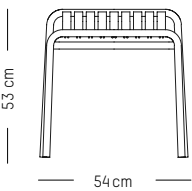

Blush

Terracotta

Jade green

Glass green

Yellow

Stool

-

L: 53,3 cm | 21 inch
W: 58 cm | 22.8 inch
H: 53 cm | 20.9 inch
H (seat): 45 cm | 18 inch
Weight: 3 kg | 6.6 lb