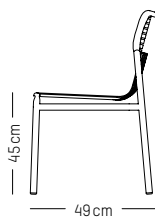

Bench

-

L: 121 cm | 47.7 inch
W: 49 cm | 19.3 inch
H: 77 cm | 30.3 inch (back)
H: 40 cm | 15.7 inch (seat)
Weight: 11 kg | 24.2 lb

PACKAGING :

L: 130 cm | 51.2 inch
W: 55 cm | 21.6 inch
H: 83 cm | 32.7 inch
Weight: 14 kg | 30.9 lb

Stackable

Bench without back

-

L: 156 cm | 61.4inch
W: 50 cm | 19.7 inch
H: 45 cm | 15.8 inch (seat)
Weight: 8 kg | 17.6 lb

PACKAGING :

L: 160 cm | 63 inch
W: 55 cm | 21.6 inch
H: 83 cm | 32.7 inch
Weight: 11 kg | 24.3 lb

Stackable