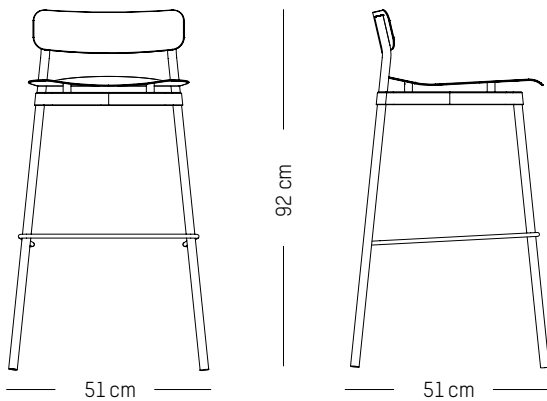

High stool

-

L: 51cm | 20.4 inch
D: 51 cm | 20.1 inch
H: 92 cm | 36.2 inch
H (seat): 75 cm | 29.5 inch
Weight: 6 kg | 13.2 lb

PACKAGING :

L: 53 cm | 20.87 inch
W: 53 cm | 20.87 inch
H: 93 cm | 36.6 inch
Weight: 10 kg | 22 lb