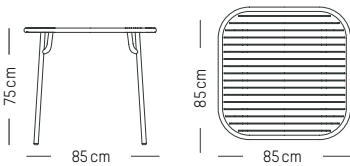

Yellow

Square table

L: 85 cm | 33.5 inch
W: 85 cm | 33.5 inch
H: 75 cm | 29.5 inch
Weight: 12 kg | 26.5 lb

PACKAGING :

packaging tabletop
L: 86 cm | 33.9 inch
W: 86 cm | 33.9 inch
H: 5 cm | 2 inch
Weight: 10 kg | 22 lb