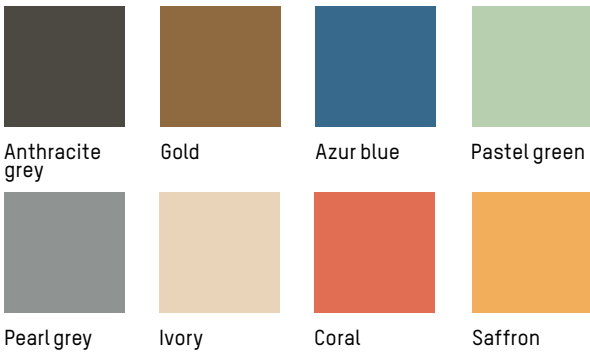

2017 & 2019

FOR CONTRACT PROJECT WITH MINIMUM QUANTITY

Coffee tables

-

MATERIALS

Aluminium, matte grained Anti UV powder coating for outdoor use

COLOURS

Anthracite grey, Gold, Azur blue, Pastel green, Pearl grey, Ivory, Coral, Saffron