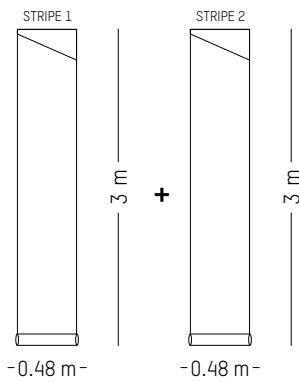

Ø: 300 cm | 118.1 inch
W: 48cm | 18.9 inch
Weight: 0,3 kg | 0.6 lb

PACKAGING :

Ø : 10 cm | 3.9 inch
H : 51,5 cm | 20.3 inch
Weight: 0,5 kg | 1.1 lb