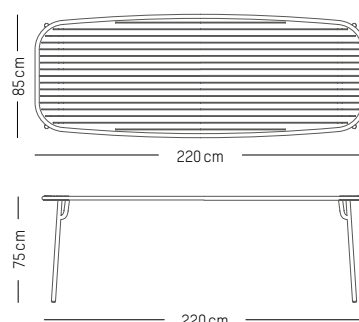

Rectangular table large

-

W: 85 cm | 33.5 inch
L: 220 cm | 86.6 inch
H: 75 cm | 29.5 inch
Weight: 27 kg | 59.5 lb

PACKAGING :

packaging table top
L: 222 cm | 87.4 inch
W: 88 cm | 34.6 inch
H: 5 cm | 2 inch
Weight: 27 kg | 59.5 lb

packaging legs (x2)
L: 19 cm | 7.5 inch
W: 19 cm | 7.5 inch
H: 80 cm | 31.5 inch
Weight: 4 kg | 8.9 lb

Assembly