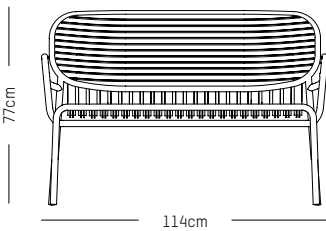

Blush

Terracotta

Jade green

Glass green

Yellow

2 seater sofa

-

L: 113,5 cm | 44.5 inch