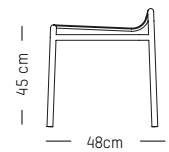

Bench

L: 121 cm | 47.7 inch
W: 49 cm | 19.3 inch
H: 77 cm | 30.3 inch (back)
H: 40 cm | 15.7 inch (seat)
Weight: 11 kg | 24.2 lb

PACKAGING :

L: 130 cm | 51.2 inch
W: 55 cm | 21.6 inch
H: 83 cm | 32.7 inch
Weight: 14 kg | 30.9 lb

Stackable

Bench without back

L: 156 cm | 61.4 inch
W: 50 cm | 19.7 inch
H: 45 cm | 15.8 inch (seat)
Weight: 8 kg | 17.6 lb

PACKAGING :

L: 160 cm | 63 inch
W: 55 cm | 21.6 inch
H: 83 cm | 32.7 inch
Weight: 11 kg | 24.3 lb

Stackable