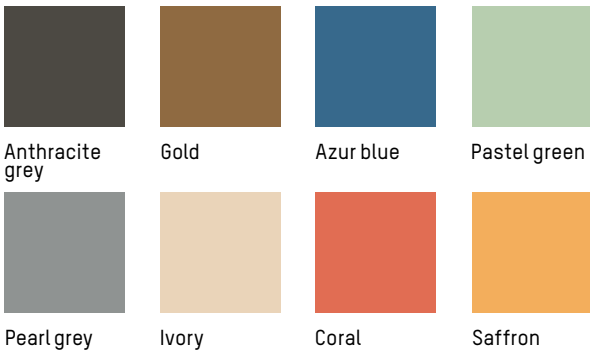

2019

FOR CONTRACT PROJECT WITH MINIMUM QUANTITY

High tables

MATERIALS

Aluminium, matte grained Anti UV powder coating for outdoor use

COLOURS

Anthracite grey, Gold, Azur blue, Pastel green, Pearl grey, Ivory, Coral, Saffron