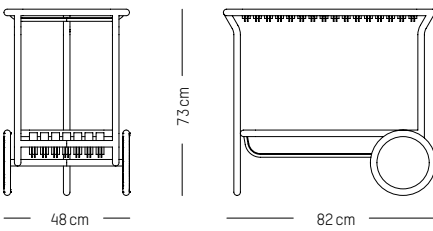

Burgundy

Blush

Terracotta

Jade green

Glass green

Yellow

Trolley

W: 48 cm | 19 inch
L: 82 cm | 32.3 inch
H: 73 cm | 29 inch
Weight: 9 kg | 20 lb