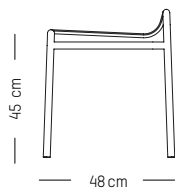

Stool

-

L: 53,3 cm | 21 inch
W: 58 cm | 22.8 inch
H: 53 cm | 20.9 inch
H (seat): 45 cm | 18 inch
Weight: 3 kg | 6.6 lb

PACKAGING :

L: 57 cm | 22.4 inch
W: 61 cm | 24 inch
H: 56 cm | 22 inch
Weight: 5 kg | 11 lb

Stackable

FOR CONTRACT PROJECT WITH MINIMUM QUANTITY

Stools

-

MATERIALS

Aluminium, matte grained Anti UV powder coating for outdoor use

COLOURS

Anthracite grey, Gold, Azur blue, Pastel green, Pearl grey, Ivory, Coral, Saffron

ORIGIN

China