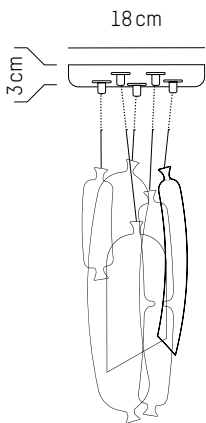

UK

Power

220-240 V 50-60HZ

Power

220-240 V 50-60 HZ

Set of 3 #1

-

Ø: 15 cm | 5.9 inch
H: 33 cm | 13 inch
Cable length: 175 cm | 69 inch
Weight: 1 kg | 2.2 lb

Set of 5

-

Ø: 18 cm | 7.1 inch
H: 38 cm | 15 inch
Cable length : 175 cm | 69 inch
Weight: 1,2 kg | 2.7 lb

PACKAGING :

L: 50 cm | 19.7 inch
W: 45 cm | 17.7 inch
H: 12 cm | 4.7 inch
Weight: 1,9 kg | 4.2 lb

Line of 6

TECHNICAL SPECIFICATIONS

Power

220-240 V 50-60HZ

Power

220-240 V 50-60 HZ

Ø: 30 cm | 11.8 inch
W: 26,5 cm | 10.4 inch
H: 26,5 cm | 10.4 inch
Cable length : 180 cm | 70.8 inch
Weight: 2 kg | 4.4 lb

PACKAGING :