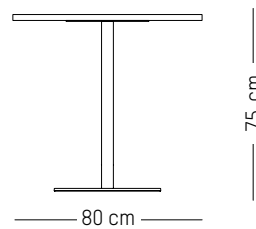

Round bistro large

-

Ø: 80 cm | 31.5 inch

H: 75 cm | 29.5 inch

Weight: 22,4 kg | 49.4 lb

PACKAGING :

L: 80 cm | 31,5 inch

L: 85 cm | 33,5 inch

H: 7 cm | 2.8 inch

Weight: 24 kg | 53 lb

Assembly