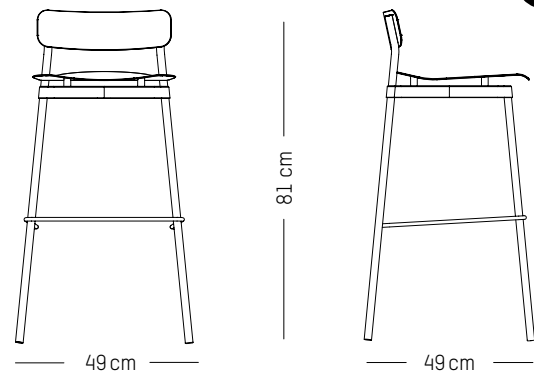

-

L: 61cm | 24 inch
D: 58 cm | 23 inch
H: 71 cm | 28 inch
H (seat): 40 cm | 16 inch
Weight: 7,9 kg | 17.4 lb

PACKAGING :

L: 64 cm | 25.2 inch
W: 59 cm | 23.2 inch
H: 71 cm | 28 inch
Weight: 11 kg | 24.3 lb

L: 51cm | 20.4 inch
D: 51 cm | 20.1 inch
H: 92 cm | 36.2 inch
H (seat): 75 cm | 29.5 inch
Weight: 6 kg | 13.2 lb

PACKAGING :

L: 53 cm | 20.87 inch
W: 53 cm | 20.87 inch
H: 93 cm | 36.6 inch
Weight: 10 kg | 22 lb