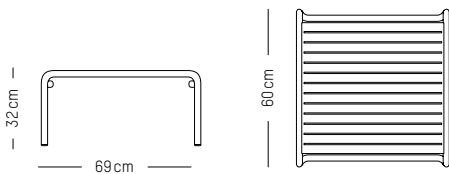

Coffee table

-

W: 60 cm | 23.6 inch
L: 69 cm | 27.2 inch
H: 32 cm | 12.6 inch
Weight: 4 kg | 8.8 lb

PACKAGING :

L: 72 cm | 28.3 inch
W: 72 cm | 28.3 inch
H: 35 cm | 13.8 inch
Weight : 5 kg | 11 lb

Long coffee table

-

W: 127 cm | 50 inch
L: 51 cm | 20 inch
H: 41 cm | 16.1 inch
Weight: 5 kg | 11 lb

PACKAGING :

L: 130 cm | 51.2 inch
W: 58 cm | 22.8 inch
H: 45 cm | 17.7 inch
Weight: 6 kg | 13.6 lb