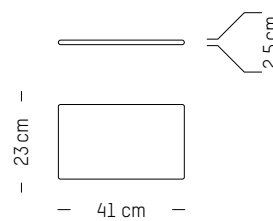

France

TECHNICAL SPECIFICATIONS

Suitable for outdoor use

Seat cushion

-

L: 41 cm | 16.1 inch
W: 34 cm | 13.4 inch
H: 2,5 cm | 1 inch
Weight: 0,5 kg | 1.1 lb

PACKAGING :

L: 45 cm | 17.7 inch
W: 45 cm | 17.7 inch
H: 5 cm | 2 inch
Weight: 1 kg | 2.2 lb