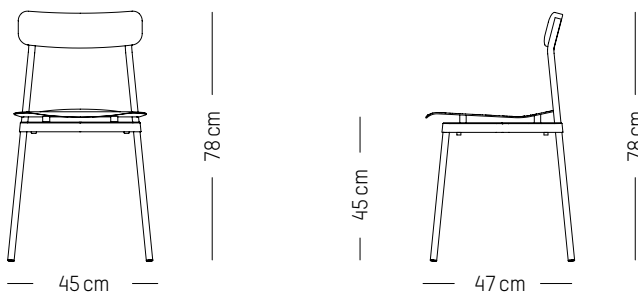

Chair

-

L: 45 cm | 18.5 inch

D: 47 cm | 18.5 inch

H: 78 cm | 30.7 inch

H (seat): 45 cm | 18.5 inch

Weight: 3,3 kg | 7.3 lb

PACKAGING (X2) :

L: 49 cm | 19.3 inch

W: 49 cm | 19.3 inch

H: 79 cm | 31.1 inch

Weight: 9,6 kg | 21.2 lb