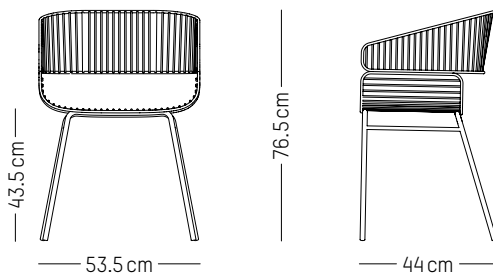

-

Ø: 80 cm | 31.5 inch

H: 75 cm | 29.5 inch

Weight: 22,4 kg | 49.4 lb

PACKAGING :

L: 80 cm | 31,5 inch

L: 85 cm | 33,5 inch

H: 7 cm | 2.8 inch

-

MATERIALS

Steel with matte grained powder coating

COLORS

Black, Anthracite, White

ORIGIN

Europe

L: 53,5 cm | 21 inch
D: 44 cm | 17.3 inch
H: 76,5 cm | 30.1 inch
H (seat): 43,5 cm | 17.1 inch
Weight: 8 kg | 17.6 lb