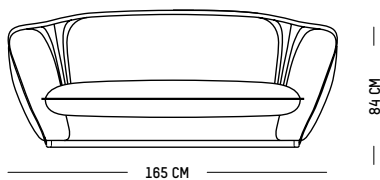

ORIGIN

Europe

Lily armchairs and sofas are manufactured to order.

Sofa

-

L: 165 cm | 65 inch

W: 75 cm | 30 inch

H: 84 cm | 33 inch