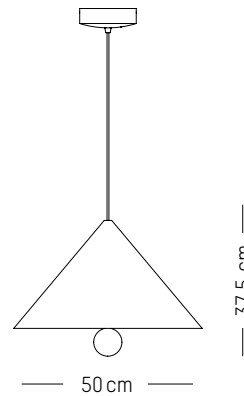

XS

D: 9,3 cm | 3.6 inch
H: 17 cm | 6.7 inch
Ø (sphere): 5,1 cm | 0.2 inch
Canopy: Ø 15cm | 5.9 inch
Weight: 0,9 kg | 2 lb

PACKAGING :

Type: Carton box
L: 19,6 cm | 8 inch
W: 19,6 cm | 8 inch
H: 24,4 cm | 9.7 inch
Weight: 1,4 kg | 3 lb

S

D: 16 cm | 6.3 inch
H: 37,5 cm | 15 inch
Ø (sphere): 7,6 cm | 0.3 inch
Canopy: Ø 15cm | 5.9 inch
Weight: 1,2 kg | 2.7 lb

PACKAGING :

Type: Carton box
L: 22,5 cm | 9 inch
W: 22 cm | 8.6 inch
H: 50 cm | 17 inch
Weight: 1,8 kg | 4 lb