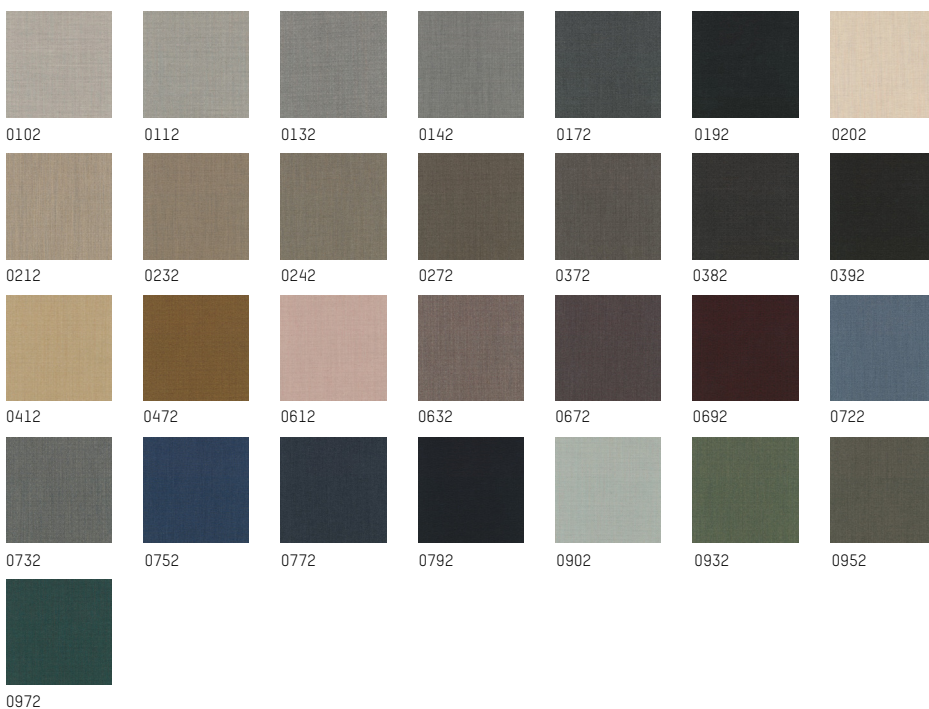

4B. KVADRAT - FOSS

MATERIAL: 76% new wool worsted
11% viscose 8% nylon 5% linen
Width : 145cm - 57in
Weight : 500g/ml - 17,640z/Lin.yd

DURABILITY: 100.000 Martindale
ENVIRONMENT: EU Ecolabel, Greenguard Gold, HPD, EPD
FIRE STANDARDS: BS 5852 part 1 EN 1021-1/2
BS 5852 crib 5 with treatment *