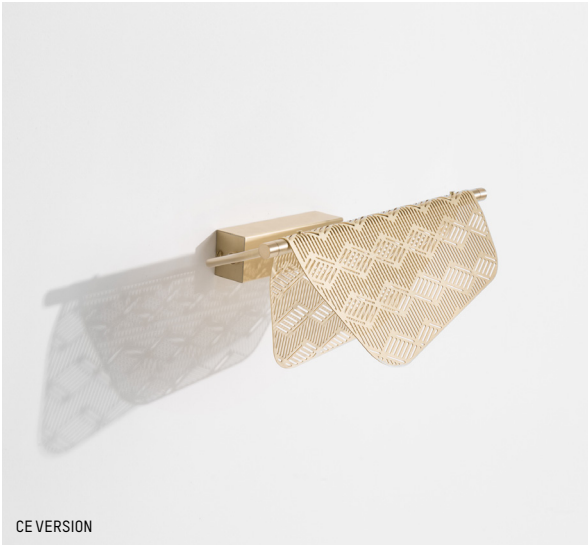

MEDITERRANEA

NOÉ DUCHAUFOR-LAWRANCE

2016

Wall lamp

-

MATERIALS

Brushed or painted brass

Lighting system: integrated LED

COLORS

Brushed brass, White, Black

ORIGIN

France

TECHNICAL SPECIFICATIONS

LED input:
324 lumens

EUROPE

UK

Power

220-240 V 50-60HZ

Power

220-240 V 50-60 HZ