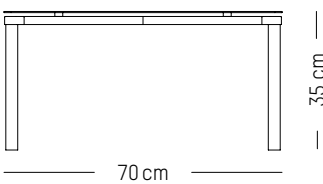

Coffee table

-

L: 70cm | 28 inch

W: 70 cm | 28 inch

H: 35 cm | 13.8 inch

Weight: 12 kg | 26.5 lb

PACKAGING :

L: 88 cm | 34.7 inch

W: 77 cm | 30.3 inch

H: 20 cm | 7.9 inch

Weight: 16 kg | 35.3 lb