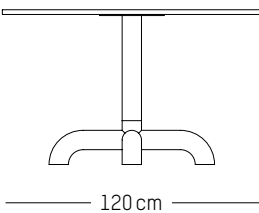

Round dining table

-

Ø: 120 cm | 47.2 inch
H: 73 cm | 29 inch
Weight: 33 kg | 72.5 lb

PACKAGING :

- Carton box 1
L: 122 cm | 48 inch
W: 122 cm | 48 inch
H: 30 cm | 11.8 inch
Weight: 20 kg | 44 lb

- Carton box 2
L: 60 cm | 23.6 inch
W: 60 cm | 23.6 inch
H: 25 cm | 9.8 inch
Weight: 18 kg | 39.7 lb

Assembly