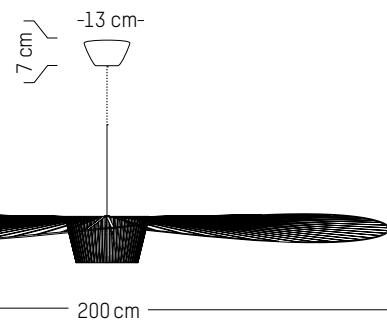

Large

-

Ø: 200 cm | 79 inch

Weight: 0,5 kg | 1 lb

Cable length: 250 cm | 99 inch or
on demand: 1000 cm | 394 inch

PACKAGING :

Type: Carton box

L: 72,5 cm | 28.5 inch

W: 72,5 cm | 28.5 inch

H: 21 cm | 8 inch

Weight: 2,28 | 5 lb