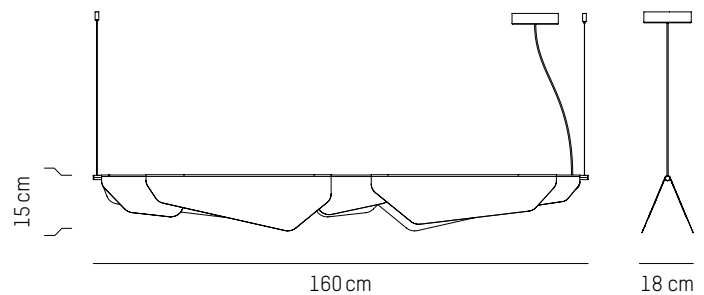

Large

-

L: 160 cm | 63 inch
W: 18 cm | 7.1 inch
H: 15 cm | 5.9 inch
Cable length: 200 cm | 79 inch
Weight: 6 kg | 13.2 lb

PACKAGING :

L: 167 cm | 65.7 inch
W: 25 cm | 9.9 inch
H: 30 cm | 11.8 inch
Weight: 7 kg | 15.4 lb