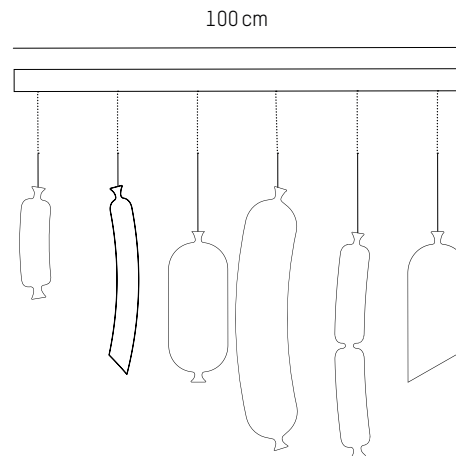

Set of 5

-

Ø: 18 cm | 7.1 inch
H: 38 cm | 15 inch
Cable length : 175 cm | 69 inch
Weight: 1,2 kg | 2.7 lb

PACKAGING :

L: 50 cm | 19.7 inch
W: 45 cm | 17.7 inch
H: 12 cm | 4.7 inch
Weight: 1,9 kg | 4.2 lb

Line of 6