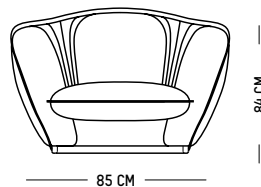

Sofa

-

L: 165 cm | 65 inch

W: 75 cm | 30 inch

H: 84 cm | 33 inch

Weight: 59 kg | 130 lb

PACKAGING :

Type: Wooden crate

L: 172 cm | 68 inch

W: 85 cm | 33 inch

H: 102 cm | 40 inch

Weight: 90kg | 198 lb

Armchair

-

L: 85 cm | 33 inch

W: 75 cm | 30 inch

H: 84 cm | 33 inch

H1: 40 cm | 15.7 inch

Weight: 39 kg | 86 lb

PACKAGING :

Type: Wood box

L: 92 cm | 36 inch

W: 85 cm | 33 inch

H: 102 cm | 40 inch

Weight: 60 kg | 132 lb