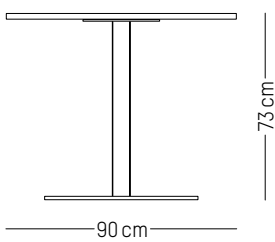

ORIGIN

France and Portugal

Small

-

L: 90 cm | 35.4 inch
W: 90 cm | 35.4 inch
H: 73 cm | 28.7 inch
POIDS: 39 kg | 86 lb

PACKAGING :

L: 100 cm | 39.4 inch
W: 100 cm | 39.4 inch
H: 80 cm | 31.5 inch
Weight: 55 kg | 121 lb