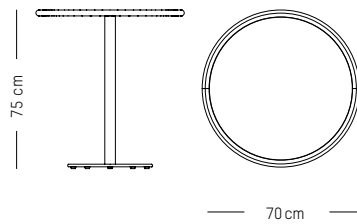

Burgundy

Blush

Terracotta

Jade green

Glass green

Yellow

Square bistro table

L: 60 cm | 27.5 inch
W: 60 cm | 27.5 inch
H: 75 cm | 29.5 inch
Weight: 11 kg | 24.2 lb