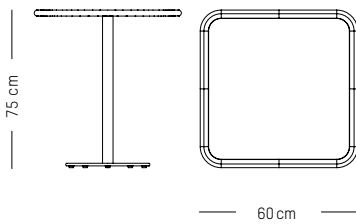

Square bistro table

-

L: 60 cm | 27.5 inch
W: 60cm | 27.5 inch
H: 75 cm | 29.5 inch
Weight: 11 kg | 24.2 lb

PACKAGING :

L: 72 cm | 28.3 inch
W: 72 cm | 28.3 inch
H: 78 cm | 30.7 inch
Weight: 14 kg | 30.9 lb

Assembly

Round bistro table

-

Ø: 70 cm | 23.6 inch
L: 70 cm | 23.6 inch
H: 75 cm | 29.5 inch
Weight: 10 kg | 22 lb

PACKAGING :

L: 73 cm | 29 inch
W: 73 cm | 29 inch
H: 78 cm | 30.7 inch
Weight: 12 kg | 26.5 lb

Assembly