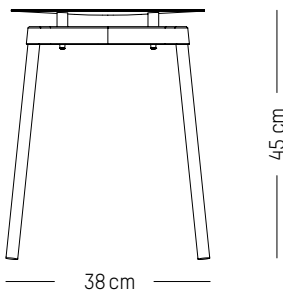

Stool

-

L: 38cm | 15 inch

D: 38 cm | 15 inch

H: 45 cm | 18 inch

Weight: 2,6 kg | 5.7 lb

PACKAGING (X2):

L: 40 cm | 16 inch

W: 40 cm | 16 inch

H: 55 cm | 21.6 inch

Weight: 7 kg | 15.4 lb