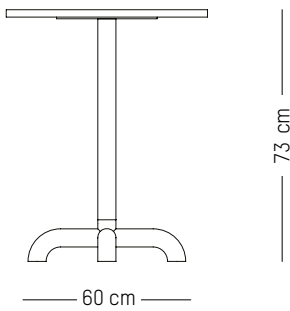

TECHNICAL SPECIFICATIONS

Adjustable feet

Round bistro table

-

Ø: 60 cm | 23.6 inch

H: 73 cm | 29 inch

Weight: 11 kg | 24.2 lb

PACKAGING :