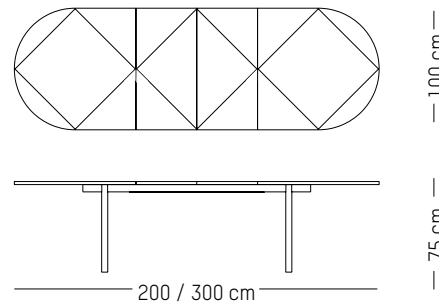

ORIGIN

Europe

TECHNICAL SPECIFICATIONS

Round

-

Ø: 120 cm | 47.2 inch
H: 75 cm | 29.5 inch
Weight: 32 kg | 70.5 lb

PACKAGING :

L: 150 cm | 59 inch
L: 150 cm | 59 inch
H: 15 cm | 6 inch
Weight: 55 kg | 121.3 lb