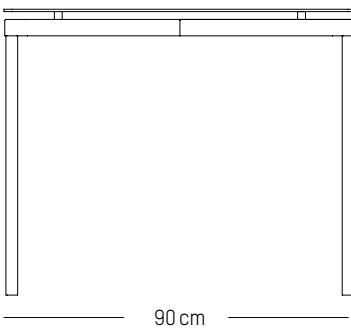

FROMME

TOM CHUNG

2021

Rectangular table

-

MATERIALS

Aluminium, matte grained Anti UV powder coating for outdoor use

COLORS

Black, Brown-red, Mint-green, Blue, Coral

ORIGIN

China

90 cm

73 cm

180 cm

Rectangular table

-

L: 180cm | 70.9 inch

W: 90 cm | 35.4 inch

H: 73 cm | 29 inch

Weight: 37,5 kg | 82.7 lb

PACKAGING :

L: 200 cm | 78.7 inch

W: 92 cm | 36.2 inch

H: 8 cm | 3.2 inch

Weight: 44 kg | 97 lb