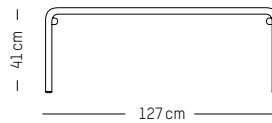

Terracotta

Jade green

Glass green

Yellow

Coffee table

-

W: 60 cm | 23.6 inch
L: 69 cm | 27.2 inch
H: 32 cm | 12.6 inch
Weight: 4 kg | 8.8 lb

PACKAGING :