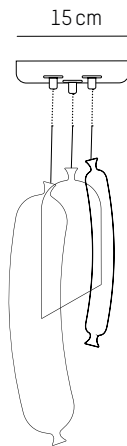

220-240 V 50-60HZ

Power

220-240 V 50-60 HZ

Diot

Ø: 4,2 cm | 1.7 inch
H: 15 cm | 5.1 inch
Cable: 175 cm | 69 in
Weight: 0,5 kg | 1.1 lb

PACKAGING :

L: 49 cm | 19.3 inch
W: 20 cm | 7.9 inch
H: 18 cm | 7.1 inch
Weight: 1,1 kg | 2.4 lb

L: 49 cm | 19.3 inch
W: 20 cm | 7.9 inch
H: 18 cm | 7.1 inch
Weight: 1,1 kg | 2.4 lb

Toulouse

Ø: 4,2 cm | 1.7 inch
H: 30 cm | 11.8 inch
Cable: 175 cm | 69 in
Weight: 0,6 kg | 1.3 lb

PACKAGING :

L: 49 cm | 19.3 inch
W: 20 cm | 7.9 inch
H: 18 cm | 7.1 inch
Weight: 1,1 kg | 2.4 lb

Power

220-240 V 50-60HZ

Power

220-240 V 50-60 HZ

Set of 3 #1

-

Ø: 15 cm | 5.9 inch
H: 33 cm | 13 inch
Cable length: 175 cm | 69 inch
Weight: 1 kg | 2.2 lb

PACKAGING :

L: 49 cm | 19.3 inch
W: 32 cm | 12.6 inch
H: 12 cm | 4.7 inch
Weight: 1,9 kg | 4.2 lb

Set of 3 #2

-

Ø: 4,2 cm | 1.7 inch
H: 38 cm | 15 inch
Cable length: 175 cm | 69 inch
Weight: 1,2 kg | 2.7 lb

PACKAGING :