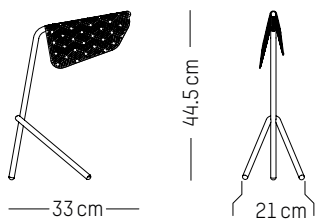

Power

220-240 V 50-60 HZ

Power

110-120 V 60 HZ

Table lamp

-

L: 33 cm | 13 inch

W: 21 cm | 8.3 inch

Weight: 2,7 kg | 6 lb

Floor lamp

-

L: 54 cm | 21.3 inch

W : 34 cm | 13.4 inch

H : 120 cm | 47.3 inch

Cable length : 200 cm | 79 inch

Weight: 2 kg | 4.4 lb