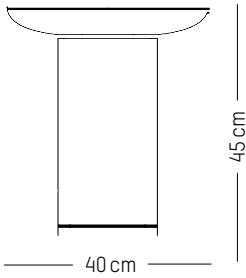

L: 118 cm | 46.5 inch

W: 118 cm | 46.5 inch

H: 9,5 cm | 3.7 inch

Weight: 28 kg | 11 lb

FRANCIS

CONSTANCE GUISSET

2018

Black & Blue watercolor

ORIGIN

France

41

B

Small

-

D: 40 cm | 15.7 inch
H: 45 cm | 17.5 lb
Weight: 8 kg | 17.6 lb

PACKAGING :