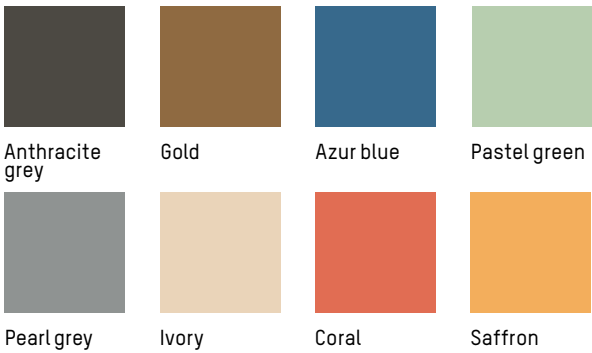

WEEK - END

STUDIO BRICHET ZIEGLER

2019

FOR CONTRACT PROJECT WITH MINIMUM QUANTITY

Bistro tables

-

MATERIALS

Aluminium, matte grained Anti UV powder coating for outdoor use

COLOURS

Anthracite grey, Gold, Azur blue, Pastel green, Pearl grey, Ivory, Coral, Saffron

ORIGIN

China