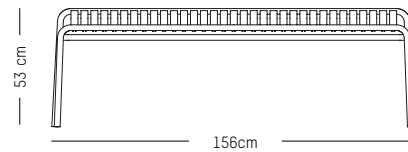

TECHNICAL SPECIFICATIONS

Compliant with EN 581-1 ; EN581 -2 for Contract Use

Bench

-

L: 121 cm | 47.7 inch
W: 49 cm | 19.3 inch
H: 77 cm | 30.3 inch (back)
H: 40 cm | 15.7 inch (seat)
Weight: 11 kg | 24.2 lb

PACKAGING :

L: 130 cm | 51.2 inch
W: 55 cm | 21.6 inch
H: 83 cm | 32.7 inch
Weight: 14 kg | 30.9 lb

Stackable

Bench without back

-

L: 156 cm | 61.4inch
W: 50 cm | 19.7 inch
H: 45 cm | 15.8 inch (seat)
Weight: 8 kg | 17.6 lb

PACKAGING :

L: 160 cm | 63 inch
W: 55 cm | 21.6 inch
H: 83 cm | 32.7 inch
Weight: 11 kg | 24.3 lb

Stackable