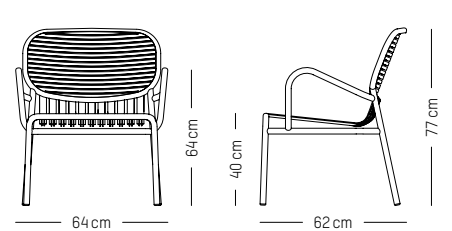

Chair

L: 52 cm | 20.5 inch
W: 50 cm | 19.7 inch
H: 77 cm | 30.3 inch
H1: 45 cm | 17.7 inch
Weight: 3 kg | 6.6 lb

PACKAGING (X2):

L: 60 cm | 23.6 inch
W: 53 cm | 20.9 inch
H: 98 cm | 38.6 inch
Weight: 8 kg | 17.7 lb

Stackable

Bridge

L: 57 cm | 22.4 inch
W: 50 cm | 19.7 inch
H: 77 cm | 30.3 inch
H1: 45 cm | 17.7 inch
Weight: 4 kg | 8.8 lb

PACKAGING (X2) :

L: 60 cm | 23.6 inch
W: 53 cm | 20.9 inch
H: 98 cm | 38.6 inch
Weight: 11,5 kg | 25.4 lb

Stackable

Armchair

L: 66 cm | 26 inch
L: 62 cm | 24.4 inch
H: 77 cm | 30.3 inch (back)
H: 40 cm | 15.7 inch (seat)
H: 62 cm | 24.4 inch (armrests)
Weight: 5kg | 11 lb

PACKAGING (X2) :

L: 70 cm | 27.6 inch
W: 70 cm | 27.6 inch
H: 83 cm | 32.7 inch
Weight : 15 kg | 33 lb

Stackable