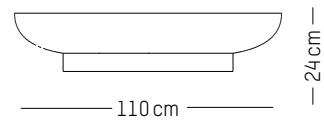

Type: Carton box
L: 52 cm | 20.5 inch
W: 52 cm | 20.5 inch
H: 50 cm | 19.7 inch
Weight: 10 kg | 22 lb

Large

-

D: 75 cm | 29.5 inch
H: 36 cm | 14.2 inch
Weight: 19 kg | 41.9 lb

PACKAGING :

Type: Carton box
L: 86 cm | 33.9 inch
W: 86 cm | 33.9 inch
H: 39 cm | 15.3 inch
Weight: 24 kg | 9.5 lb