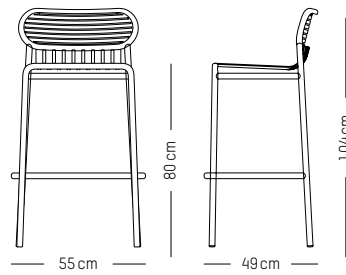

COLOURS

Anthracite grey, Gold, Azur blue, Pastel green, Pearl grey, Ivory, Coral, Saffron

ORIGIN

China

TECHNICAL SPECIFICATIONS

Compliant with EN 581-1 ; EN581 -2 for Contract Use

Bar stool

-
L: 49 cm | 19.3 inch
W: 55 cm | 19.3 inch
H: 104cm | 50.9 inch
H (seat): 80 cm | 32 inch
Weight: 5,6 kg | 12.3 lb