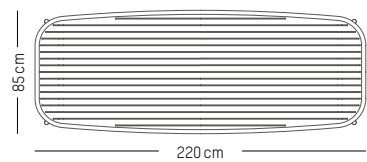

Rectangular table large

-

W: 85 cm | 33.5 inch
L: 220 cm | 86.6 inch
H: 75 cm | 29.5 inch
Weight: 27 kg | 59.5 lb

PACKAGING :

packaging table top
L: 222 cm | 87.4 inch
W: 88 cm | 34.6 inch
H: 5 cm | 2 inch
Weight: 27 kg | 59.5 lb

packaging legs (x2)
L: 19 cm | 7.5 inch
W: 19 cm | 7.5 inch
H: 80 cm | 31.5 inch
Weight: 4 kg | 8.9 lb

Assembly