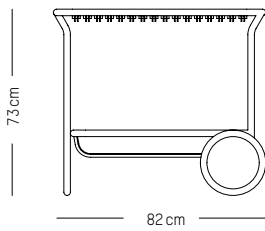

73 cm

82 cm

Trolley

-

W: 48 cm | 19 inch
L: 82 cm | 32.3 inch
H: 73 cm | 29 inch
Weight: 9 kg | 20 lb

PACKAGING :

L: 85 cm | 33.5 inch
W: 51 cm | 20.1 inch
H: 76 cm | 29.3 inch
Weight : 12 kg | 26.5 lb