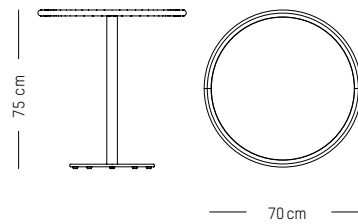

Square bistro table

-

L: 60 cm | 27.5 inch
W: 60cm | 27.5 inch
H: 75 cm | 29.5 inch
Weight: 11 kg | 24.2 lb

PACKAGING :

L: 72 cm | 28.3 inch
W: 72 cm | 28.3 inch
H: 78 cm | 30.7 inch
Weight: 14 kg | 30.9 lb

Assembly

Round bistro table

-

Ø: 70 cm | 23.6 inch
L: 70 cm | 23.6 inch
H: 75 cm | 29.5 inch
Weight: 10 kg | 22 lb

PACKAGING :

L: 73 cm | 29 inch
W: 73 cm | 29 inch
H: 78 cm | 30.7 inch
Weight: 12 kg | 26.5 lb

Assembly