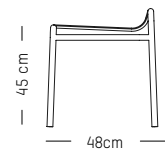

TECHNICAL SPECIFICATIONS

Compliant with EN 581-1 ; EN581 -2 for Contract Use

Bench

-

L: 121 cm | 47.7 inch
W: 49 cm | 19.3 inch
H: 77 cm | 30.3 inch (back)
H: 40 cm | 15.7 inch (seat)
Weight: 11 kg | 24.2 lb

PACKAGING :

L: 130 cm | 51.2 inch
W: 55 cm | 21.6 inch
H: 83 cm | 32.7 inch
Weight: 14 kg | 30.9 lb

Stackable

Bench without back

-

L: 156 cm | 61.4inch
W: 50 cm | 19.7 inch
H: 45 cm | 15.8 inch (seat)
Weight: 8 kg | 17.6 lb

PACKAGING :

L: 160 cm | 63 inch
W: 55 cm | 21.6 inch
H: 83 cm | 32.7 inch
Weight: 11 kg | 24.3 lb

Stackable