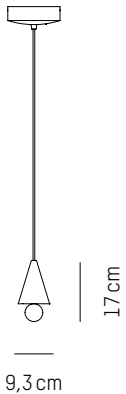

XS

D: 9,3 cm | 3.6 inch
H: 17 cm | 6.7 inch
Ø (sphere): 5,1 cm | 0.2 inch
Canopy: Ø 15cm | 5.9 inch
Weight: 0,9 kg | 2 lb

PACKAGING :

Type: Carton box
L: 19,6 cm | 8 inch
W: 19,6 cm | 8 inch
H: 24,4 cm | 9.7 inch
Weight: 1,4 kg | 3 lb

S

D: 16 cm | 6.3 inch
H: 37,5 cm | 15 inch
Ø (sphere): 7,6 cm | 0.3 inch
Canopy: Ø 15cm | 5.9 inch
Weight: 1,2 kg | 2.7 lb

PACKAGING :

Type: Carton box
L: 22,5 cm | 9 inch
W: 22 cm | 8.6 inch
H: 50 cm | 17 inch
Weight: 1,8 kg | 4 lb