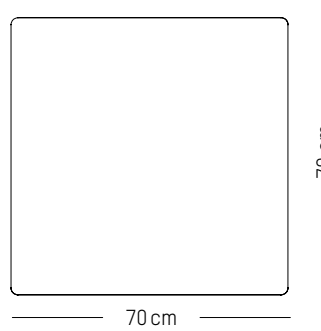

Square table

-

L: 70cm | 28 inch

D: 70 cm | 28 inch

H: 73 cm | 29 inch

Weight: 14,5 kg | 32 lb

PACKAGING :

L: 90 cm | 35.4 inch

W: 72 cm | 28.4 inch

H: 8 cm | 3.2 inch

Weight: 18 kg | 39.7 lb