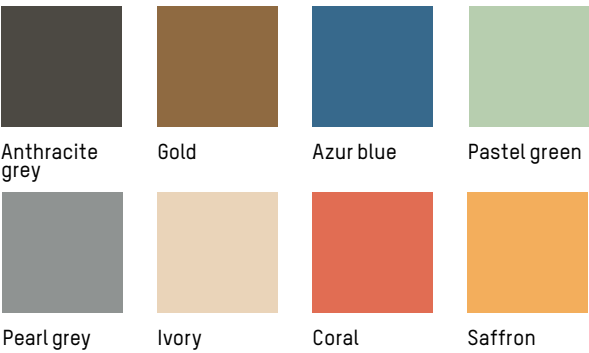

WEEK - END

STUDIO BRICHET ZIEGLER

2017 & 2019

Stool

-
L: 53,3 cm | 21 inch
W: 58 cm | 22.8 inch
H: 53 cm | 20.9 inch
H (seat): 45 cm | 18 inch
Weight: 3 kg | 6.6 lb

PACKAGING :

L: 57 cm | 22.4 inch
W: 61 cm | 24 inch
H: 56 cm | 22 inch
Weight: 5 kg | 11 lb

Stackable

FOR CONTRACT PROJECT WITH MINIMUM QUANTITY

Stools

MATERIALS

Aluminium, matte grained Anti UV powder coating for outdoor use

COLOURS

Anthracite grey, Gold, Azur blue, Pastel green, Pearl grey, Ivory, Coral, Saffron

ORIGIN

China