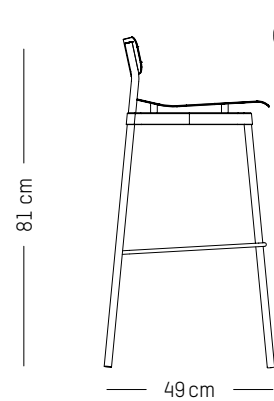

NEW

High stool

-

L: 51cm | 20 inch

D: 51 cm | 20 inch

H: 92 cm | 36 inch

H (seat): 75 cm | 29.5 inch

Weight: 4,5 kg | 9.9 lb

PACKAGING :

L: 53 cm | 20.87 inch

W: 53 cm | 20.87 inch

H: 93 cm | 36. inch

Weight: 6,5 kg | 14.3 lb

High stool

-

L: 49cm | 19.3 inch

D: 49 cm | 19.3 inch

H: 81 cm | 31.9 inch

H (seat): 65 cm | 25.6 inch

Weight: 4,1 kg | 9.1 lb

PACKAGING :

L: 53 cm | 20.9 inch

W: 53 cm | 20.9 inch

H: 83 cm | 32.7 inch

Weight : 4.1 kg | 9.1 lb