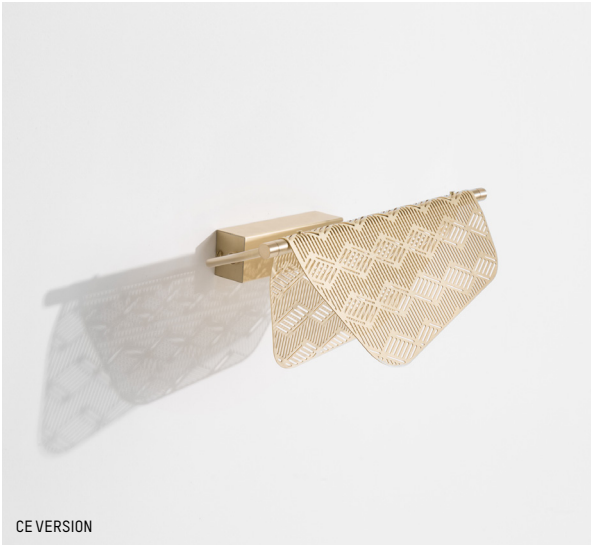

MEDITERRANEA

NOÉ DUCHAUFOUR-LAWRANCE

2016

Wall lamp

-

MATERIALS

Brushed or painted brass

Lighting system: integrated LED

COLORS

Brushed brass, White, Black

ORIGIN

France

TECHNICAL SPECIFICATIONS

LED input:
324 lumens

EUROPE

UK

Power

220-240 V 50-60HZ

Power

220-240 V 50-60 HZ

L: 34 cm | 13.4 inch

D: 20 cm | 7.9 inch

H: 15 cm | 5.9 inch

Weight: 1 kg | 2.2 lb

PACKAGING :

Type: Carton box

L: 42 cm | 16.5 inch

W: 32 cm | 12.6 inch

H: 24 cm | 9.5 inch

Weight: 2,1 kg | 4.6 lb

* While stocks last