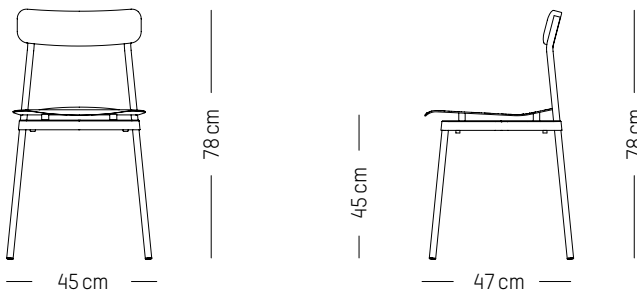

Chair

-

L: 45 cm | 18.5 inch

D: 47 cm | 18.5 inch

H: 78 cm | 30.7 inch

H (seat): 45 cm | 18.5 inch

Weight: 3,3 kg | 7.3 lb

PACKAGING (X2) :