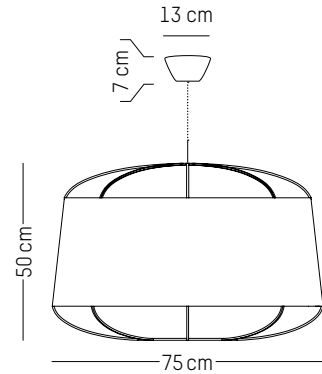

Power

220-240 V 50-60 HZ

Grillo L

-

Ø: 36 cm | 14.2 inch
D: 10 cm | 3.9 inch
Cable length: 300 cm | 118 inch
Weight: 0,6 kg | 1.3 lb

PACKAGING :

Type: Carton box
L: 42 cm | 16.5 inch
W: 42 cm | 16.5 inch
H: 15 cm | 5.9 inch
Weight: 1,5 kg | 3.3 lb

Grillo S

-

Ø: 23 cm | 9.1 inch
D: 10 cm | 3.9 inch
Cable length: 300 cm | 118 inch
Weight: 0,3 kg | 0.7 lb

PACKAGING :

Type: Carton box
L: 28 cm | 11 inch
W: 28 cm | 11 inch
H: 15 cm | 5.9 inch
Weight: 0,9 kg | 2 lb

-

Ø: 22 cm | 8.7 inch
H: 42 cm | 16.5 inch
Weight: 0,4 kg | 0.9 lb
Cable length: 250 cm | 99 inch or
on demand: 1000 cm | 394 inch

PACKAGING :

Type: Carton box
L: 27,5 cm | 10.8 inch
W: 27,5 cm | 10.8 inch
H: 48,5 cm | 19.1 inch
Weight: 1,3 kg | 2.9 lb

Medium

-

Ø: 47 cm | 18.5 inch
H: 60 cm | 23.6 inch
Weight: 0,8 kg | 1.8 lb
Cable length: 250 cm | 99 inch or
on demand: 1000 cm | 394 inch

PACKAGING :

Type: Carton box
L: 52,5 cm | 20.7 inch
W: 52,5 cm | 20.7 inch
H: 66,5 cm | 26.2 inch
Weight: 3,5 kg | 7.7 lb