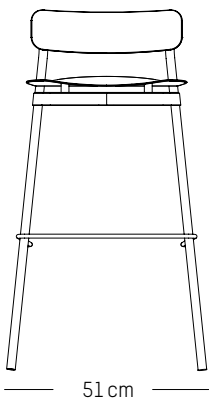

NEW

High stool

-

L: 51cm | 20 inch

D: 51 cm | 20 inch

H: 92 cm | 36 inch

H (seat): 75 cm | 29.5 inch

Weight: 4,5 kg | 9.9 lb

PACKAGING :

L: 53 cm | 20.87 inch

W: 53 cm | 20.87 inch

H: 93 cm | 36. inch

Weight: 6,5 kg | 14.3 lb

High stool

-

L: 49cm | 19.3 inch

D: 49 cm | 19.3 inch

H: 81 cm | 31.9 inch

H (seat): 65 cm | 25.6 inch

Weight: 4,1 kg | 9.1 lb

PACKAGING :

L: 53 cm | 20.9 inch

W: 53 cm | 20.9 inch

H: 83 cm | 32.7 inch

Weight : 4.1 kg | 9.1 lb