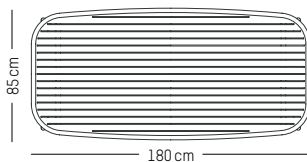

Rectangular table medium

-

W: 85 cm | 33.5 inch
L: 180 cm | 70.9 inch
H: 75 cm | 29.5 inch
Weight: 22,3 kg | 49.2 lb

PACKAGING :

packaging table top
L: 182 cm | 71.7 inch
W: 88 cm | 34.6 inch
H: 5 cm | 2 inch
Weight: 22 kg | 48.5 lb

packaging legs (x2)
L: 19 cm | 7.5 inch
W: 19 cm | 7.5 inch
H: 80 cm | 31.5 inch
Weight: 4 kg | 8.9 lb

Assembly