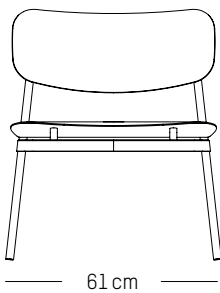

FROMME

TOM CHUNG

2021

Black

Brown-red

Mint-green

Blue

Coral

Lounge armchair

-

MATERIALS

Aluminium, matte grained Anti UV powder coating for outdoor use

COLORS

Black, Brown-red, Mint-green, Blue, Coral

ORIGIN

China

TECHNICAL SPECIFICATIONS

Compliant with EN 581-1 ; EN581-2 for Contract use

71 cm

40 cm

Lounge armchair

-

L: 61cm | 24 inch

D: 58 cm | 23 inch

H: 71 cm | 28 inch

H (seat): 40 cm | 16 inch

Weight: 5,9 kg | 13 lb

PACKAGING :

L: 64 cm | 25.2 inch

W: 59 cm | 23.2 inch

H: 71 cm | 28 inch

Weight: 8 kg | 17.6 lb