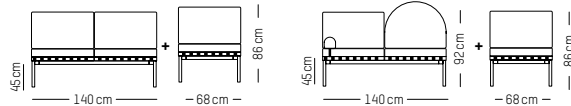

**2 seater sofa without armrest
+ armchair with 1 armrest**

(right or left)