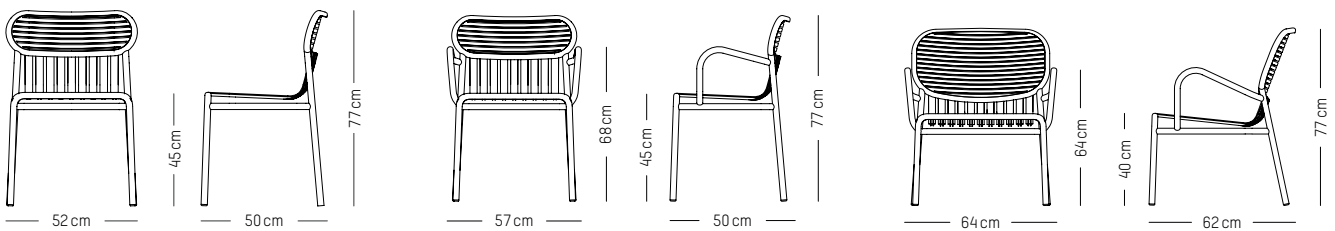

Chair

L: 52 cm | 20.5 inch
W: 50 cm | 19.7 inch
H: 77 cm | 30.3 inch
H1: 45 cm | 17.7 inch
Weight: 3 kg | 6.6 lb

PACKAGING (X2):

L: 60 cm | 23.6 inch
W: 53 cm | 20.9 inch
H: 98 cm | 38.6 inch
Weight: 8 kg | 17.7 lb

Stackable

Bridge

L: 57 cm | 22.4 inch
W: 50 cm | 19.7 inch
H: 77 cm | 30.3 inch
H1: 45 cm | 17.7 inch
Weight: 4 kg | 8.8 lb

PACKAGING (X2) :

L: 60 cm | 23.6 inch
W: 53 cm | 20.9 inch
H: 98 cm | 38.6 inch
Weight: 11,5 kg | 25.4 lb

Stackable

Armchair

L: 66 cm | 26 inch
L: 62 cm | 24.4 inch
H: 77 cm | 30.3 inch (back)
H: 40 cm | 15.7 inch (seat)
H: 62 cm | 24.4 inch (armrests)
Weight: 5kg | 11 lb

PACKAGING (X2) :

L: 70 cm | 27.6 inch
W: 70 cm | 27.6 inch
H: 83 cm | 32.7 inch
Weight : 15 kg | 33 lb

Stackable