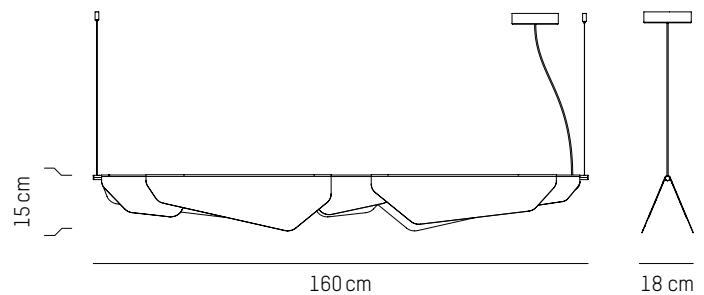

110-120 V 60 HZ

Small

L: 100,5 cm | 39.6 inch

W: 18 cm | 7.1 inch

H: 15 cm | 5.9 inch

Cable length: 200 cm | 79 inch

Weight: 4 kg | 8.8 lb

PACKAGING :

L: 109 cm | 42.9 inch

W: 25 cm | 9.9 inch

H: 30 cm | 11.8 inch

Weight: 4,7 kg | 10.4 lb

* While stocks last

Large

L: 160 cm | 63 inch

W: 18 cm | 7.1 inch