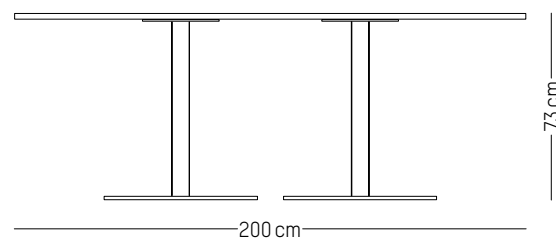

ORIGIN

France and Portugal

Small

-

L: 90 cm | 35.4 inch
W: 90 cm | 35.4 inch
H: 73 cm | 28.7 inch
POIDS: 39 kg | 86 lb

PACKAGING :

L: 100 cm | 39.4 inch
W: 100 cm | 39.4 inch
H: 80 cm | 31.5 inch
Weight: 55 kg | 121 lb