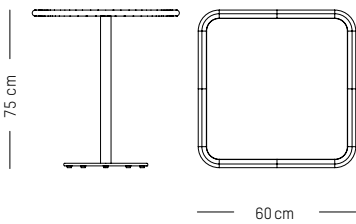

Burgundy

Blush

Terracotta

Jade green

Glass green

Yellow

Square bistro table

L: 60 cm | 27.5 inch
W: 60 cm | 27.5 inch
H: 75 cm | 29.5 inch
Weight: 11 kg | 24.2 lb