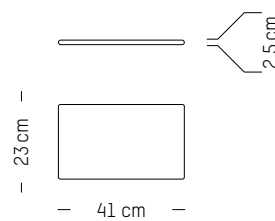

France

TECHNICAL SPECIFICATIONS

Suitable for outdoor use

Seat cushion

-

L: 41 cm | 16.1 inch
W: 34 cm | 13.4 inch
H: 2,5 cm | 1 inch
Weight: 0,5 kg | 1.1 lb

PACKAGING :

L: 45 cm | 17.7 inch
W: 45 cm | 17.7 inch
H: 5 cm | 2 inch
Weight: 1 kg | 2.2 lb