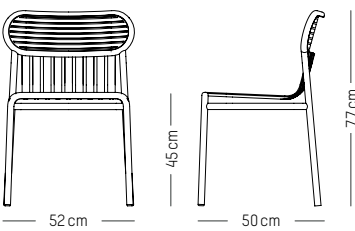

Chair

L: 52 cm | 20.5 inch
W: 50 cm | 19.7 inch
H: 77 cm | 30.3 inch
H1: 45 cm | 17.7 inch
Weight: 3 kg | 6.6 lb

PACKAGING (X2):

L: 60 cm | 23.6 inch
W: 53 cm | 20.9 inch
H: 98 cm | 38.6 inch
Weight: 8 kg | 17.7 lb

Stackable

Bridge

L: 57 cm | 22.4 inch
W: 50 cm | 19.7 inch
H: 77 cm | 30.3 inch
H1: 45 cm | 17.7 inch
Weight: 4 kg | 8.8 lb

PACKAGING (X2) :

L: 60 cm | 23.6 inch
W: 53 cm | 20.9 inch
H: 98 cm | 38.6 inch
Weight: 11,5 kg | 25.4 lb

Stackable

Armchair

L: 66 cm | 26 inch
L: 62 cm | 24.4 inch
H: 77 cm | 30.3 inch (back)
H: 40 cm | 15.7 inch (seat)
H: 62 cm | 24.4 inch (armrests)
Weight: 5kg | 11 lb

PACKAGING (X2) :

L: 70 cm | 27.6 inch
W: 70 cm | 27.6 inch
H: 83 cm | 32.7 inch
Weight : 15 kg | 33 lb

Stackable