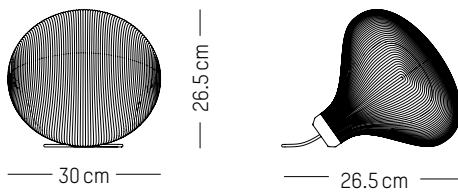

TECHNICAL SPECIFICATIONS

Power

220-240 V 50-60HZ

Power

220-240 V 50-60 HZ

Ø: 30 cm | 11.8 inch
W: 26,5 cm | 10.4 inch
H: 26,5 cm | 10.4 inch
Cable length : 180 cm | 70.8 inch
Weight: 2 kg | 4.4 lb

PACKAGING :