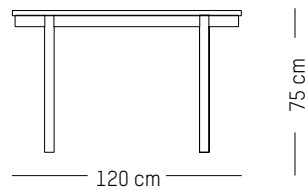

ORIGIN

Europe

TECHNICAL SPECIFICATIONS

Round

-

Ø: 120 cm | 47.2 inch
H: 75 cm | 29.5 inch
Weight: 32 kg | 70.5 lb

PACKAGING :

L: 150 cm | 59 inch
L: 150 cm | 59 inch
H: 15 cm | 6 inch
Weight: 55 kg | 121.3 lb