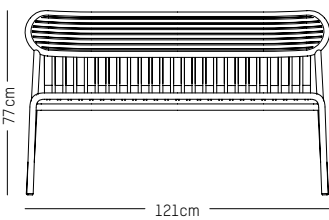

WEEK - END

STUDIO BRICHET ZIEGLER

2017 & 2019

FOR CONTRACT PROJECT WITH MINIMUM QUANTITY

Benches

-

MATERIALS

Aluminium, matte grained Anti UV powder coating for outdoor use

COLOURS

Anthracite grey, Gold, Azur blue, Pastel green, Pearl grey, Ivory, Coral, Saffron

ORIGIN

China