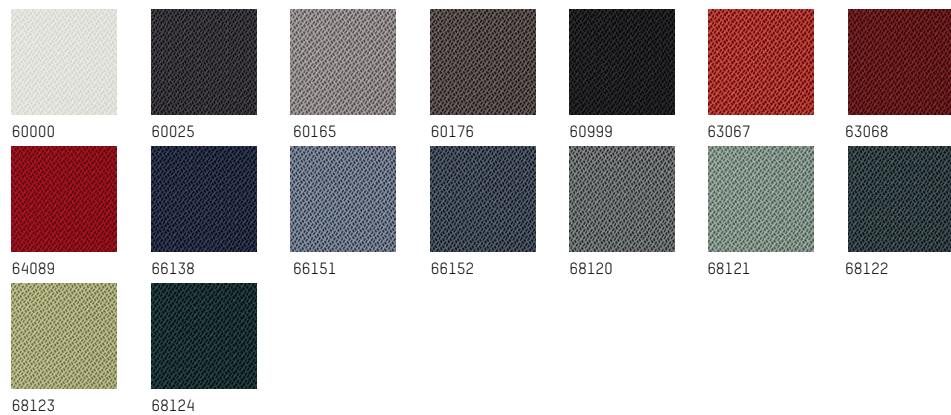

FABRICS' SELECTIONS

TO CREATE YOUR CUSTOM GRID, HOFF AND NUBILO SOFAS, ARMCHAIRS, STOOLS - FOR LILY, PLEASE REFER TO FABRICS WITH *

CATEGORY 1

GABRIEL CHILI* | GABRIEL RHYTHM | GABRIEL RONDO

1A. GABRIEL CHILI*

MATERIAL: 100% post-consumer recycled polyester fr
Width : 140cm - 55in
Weight : 470g/ml - 16,60z/Lin.yd

DURABILITY: 60.000 Martindale
ENVIRONMENT: STANDARD 100 by OEKO-TEX®
FIRE STANDARDS: BS EN 1021 1&2 Cigarette and Match/ BS EN 1021-1 Cigarette
BS 7176 Medium hazard/ BS 5852 Crib 5
BS 5852 Crib 5 / Call 117

1B. GABRIEL RHYTHM

MATERIAL: 100% polyester/polyester
flame retardant
Width : 140cm - 55in
Weight : 490g/ml - 17,240z/Lin.yd

DURABILITY: 70.000 Martindale
ENVIRONMENT: STANDARD 100 by OEKO-TEX®