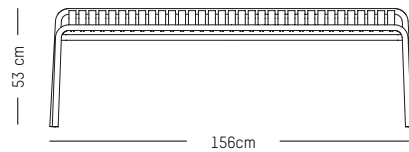

Bench

L: 121 cm | 47.7 inch
W: 49 cm | 19.3 inch
H: 77 cm | 30.3 inch (back)
H: 40 cm | 15.7 inch (seat)
Weight: 11 kg | 24.2 lb

PACKAGING :

L: 130 cm | 51.2 inch
W: 55 cm | 21.6 inch
H: 83 cm | 32.7 inch
Weight: 14 kg | 30.9 lb

Stackable

Benches

-

MATERIALS

Aluminium, matte grained Anti UV powder coating for outdoor use

COLORS

Black, White, Blue, Burgundy, Blush, Terracotta, Jade green, Glass green, Yellow

ORIGIN

China

TECHNICAL SPECIFICATIONS

Compliant with EN 581-1 ; EN581 -2 for Contract Use