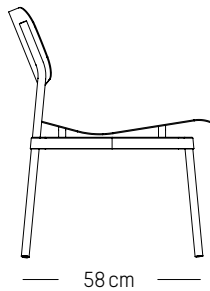

40 cm

Lounge armchair

-

L: 61cm | 24 inch

D: 58 cm | 23 inch

H: 71 cm | 28 inch

H (seat): 40 cm | 16 inch

Weight: 5,9 kg | 13 lb

PACKAGING :

L: 64 cm | 25.2 inch

W: 59 cm | 23.2 inch

H: 71 cm | 28 inch

Weight: 8 kg | 17.6 lb