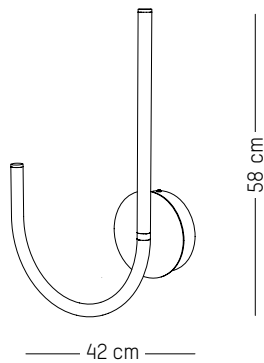

Wall lamp J

L: 42 cm | 16.5 inch
D: 7 cm | 2.8 inch
H: 58 cm | 22.8 inch
Canopy: Ø 15cm | 5.9 inch
Weight: 1,5 kg | 3.3 lb

PACKAGING :

L: 62,5 cm | 24.6 inch
W: 46,7 cm | 18.4 inch
H: 7 cm | 2.8 inch
Weight: 2,5 kg | 5.5 lb

FOR CONTRACT PROJECT WITH MINIMUM QUANTITY

Wall lamps

-

MATERIALS

Smooth powder coated steel, varnished brass, polycarbonate tube

Lighting system: integrated LED

COLOURS

Brass and translucent

ORIGIN

France

TECHNICAL SPECIFICATIONS

LAMP J

LED 12W LED input: 1030 lumens

LAMP U

LED 8.5W LED input: 720 lumens

EUROPE

UK

US

Power

220-240 V 50-60HZ

Power

220-240 V 50-60 HZ

Power

110-120 V 60 HZ