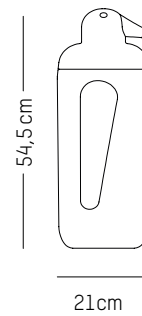

Grand pa ping

-

Ø: 21 cm | 8.3 inch
H: 54,5 cm | 21.3 inch
Weight: 4,5 kg | 9.9 lb

PACKAGING :

L: 30 cm | 11.8 inch
W: 30 cm | 11.8 inch
H: 60 cm | 23.6 inch
Weight: 5.5 kg | 13 lb