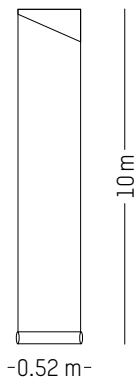

 Light-proof

 Washable

L: 1000 cm | 393.7 inch
W: 52 cm | 20.5 inch
Weight: 1 kg | 2.2 lb

PACKAGING :

Ø: 13,6 cm | 5.3 inch
H: 74 cm | 29.1 inch
Weight: 1.2 kg | 2.6 lb

* While stocks last

UTOPIA ASCENDING *