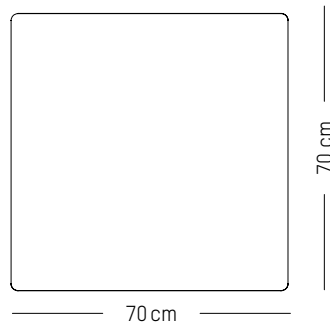

Coffee table

-

L: 70cm | 28 inch

W: 70 cm | 28 inch

H: 35 cm | 13.8 inch

Weight: 12 kg | 26.5 lb

PACKAGING :

L: 88 cm | 34.7 inch

W: 77 cm | 30.3 inch

H: 20 cm | 7.9 inch

Weight: 16 kg | 35.3 lb