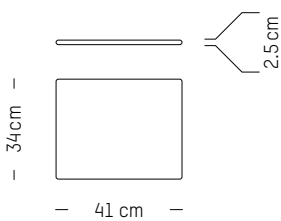

France

TECHNICAL SPECIFICATIONS

Suitable for outdoor use

Seat cushion

-

L: 41 cm | 16.1 inch
W: 34 cm | 13.4 inch
H: 2,5 cm | 1 inch
Weight: 0,5 kg | 1.1 lb

PACKAGING :

L: 45 cm | 17.7 inch
W: 45 cm | 17.7 inch
H: 5 cm | 2 inch
Weight: 1 kg | 2.2 lb