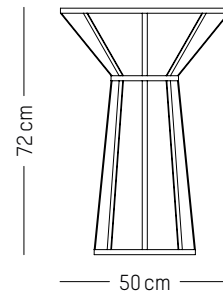

Stool

-

Ø: 35 cm | 14 inch
H: 44 cm | 17.3 inch
Weight: 4 kg | 8.8 lb

PACKAGING :

Type: Carton box
L: 41,5 cm | 16.3 inch
W: 41 cm | 16.1 inch
H: 52 cm | 20.5 inch
Weight: 5,6 kg | 12.3 lb

Coffee table

-

Ø: 70 cm | 27.6 inch
H: 33 cm | 13 inch
Weight: 12 kg | 2.2 lb

PACKAGING :

Type: Carton box
L: 76 cm | 29.9 inch
W: 74,5 cm | 29.3 inch
H: 40 cm | 15.8 inch
Weight: 15,3 kg | 33.7 lb

Bistro table

-

Ø: 50 cm | 28.4 inch
H: 72 cm | 19.7 inch
Weight: 7 kg | 15.4 lb

PACKAGING :

Type: Carton box
L: 56 cm | 22.1 inch
W: 56 cm | 22.1 inch
H: 78 cm | 30.7 inch
Weight: 11,1 kg | 24.5 lb