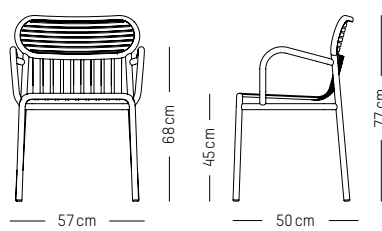

Chair

L: 52 cm | 20.5 inch
W: 50 cm | 19.7 inch
H: 77 cm | 30.3 inch
H1: 45 cm | 17.7 inch
Weight: 3 kg | 6.6 lb

PACKAGING (X2):

L: 60 cm | 23.6 inch
W: 53 cm | 20.9 inch
H: 98 cm | 38.6 inch
Weight: 8 kg | 17.7 lb

Stackable

Bridge

L: 57 cm | 22.4 inch
W: 50 cm | 19.7 inch
H: 77 cm | 30.3 inch
H1: 45 cm | 17.7 inch
Weight: 4 kg | 8.8 lb

PACKAGING (X2) :

L: 60 cm | 23.6 inch
W: 53 cm | 20.9 inch
H: 98 cm | 38.6 inch
Weight: 11,5 kg | 25.4 lb

Stackable

Armchair

L: 66 cm | 26 inch
L: 62 cm | 24.4 inch
H: 77 cm | 30.3 inch (back)
H: 40 cm | 15.7 inch (seat)
H: 62 cm | 24.4 inch (armrests)
Weight: 5kg | 11 lb

PACKAGING (X2) :

L: 70 cm | 27.6 inch
W: 70 cm | 27.6 inch
H: 83 cm | 32.7 inch
Weight : 15 kg | 33 lb

Stackable