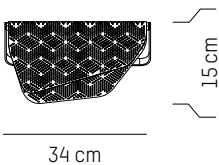

L: 34 cm | 13.4 inch

D: 20 cm | 7.9 inch

H: 15 cm | 5.9 inch

Weight: 1 kg | 2.2 lb

PACKAGING :

Type: Carton box

L: 42 cm | 16.5 inch

W: 32 cm | 12.6 inch

H: 24 cm | 9.5 inch

Weight: 2,1 kg | 4.6 lb

* While stocks last