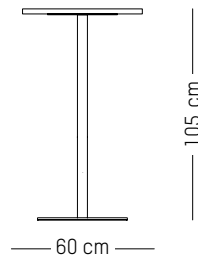

Square high

-

L: 60 cm | 23.6 inch
W: 60 cm | 23.6 inch
H: 105 cm | 41.34 inch
Weight: 22,5 kg | 49.6 lb

PACKAGING :

L: 110 cm | 43,3 inch
L: 65 cm | 25,6 inch
H: 7 cm | 2.8 inch
Weight: 24 kg | 53 lb

Assembly