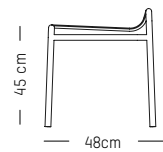

Bench

L: 121 cm | 47.7 inch
W: 49 cm | 19.3 inch
H: 77 cm | 30.3 inch (back)
H: 40 cm | 15.7 inch (seat)
Weight: 11 kg | 24.2 lb

PACKAGING :

L: 130 cm | 51.2 inch
W: 55 cm | 21.6 inch
H: 83 cm | 32.7 inch
Weight: 14 kg | 30.9 lb

Stackable

Benches

-

MATERIALS

Aluminium, matte grained Anti UV powder coating for outdoor use

COLORS

Black, White, Blue, Burgundy, Blush, Terracotta, Jade green, Glass green, Yellow

ORIGIN

China

TECHNICAL SPECIFICATIONS

Compliant with EN 581-1 ; EN581 -2 for Contract Use