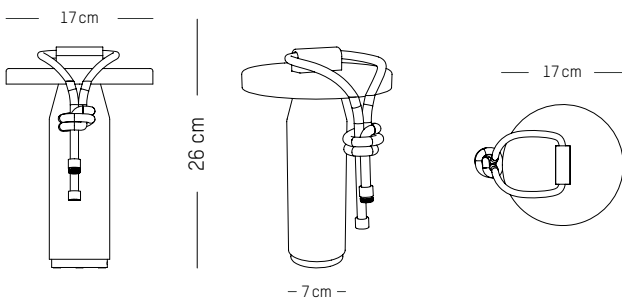

Natural

Sienna

Olive green

Emerald green

Small

Ø TOP: 17 cm | 6.7 inch
Ø BOTTOM: 7 cm | 2.8 inch
H: 26 cm | 10.1 inch
Weight: 1,3 kg | 2.9 lb

PACKAGING (pack cash and carry)

L: 18 cm | 7.1 inch
W: 18 cm | 7.1 inch
H: 29 cm | 11.4 inch
Weight: 2 kg | 4.4 lb