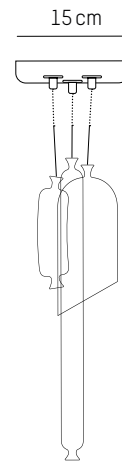

220-240 V 50-60HZ

Power

220-240 V 50-60 HZ

Diot

Ø: 4,2 cm | 1.7 inch
H: 15 cm | 5.1 inch
Cable: 175 cm | 69 in
Weight: 0,5 kg | 1.1 lb

PACKAGING :

L: 49 cm | 19.3 inch
W: 20 cm | 7.9 inch
H: 18 cm | 7.1 inch
Weight: 1,1 kg | 2.4 lb

L: 49 cm | 19.3 inch
W: 20 cm | 7.9 inch
H: 18 cm | 7.1 inch
Weight: 1,1 kg | 2.4 lb

Toulouse

Ø: 4,2 cm | 1.7 inch
H: 30 cm | 11.8 inch
Cable: 175 cm | 69 in
Weight: 0,6 kg | 1.3 lb

PACKAGING :

L: 49 cm | 19.3 inch
W: 20 cm | 7.9 inch
H: 18 cm | 7.1 inch
Weight: 1,1 kg | 2.4 lb

L: 49 cm | 19.3 inch
W: 32 cm | 12.6 inch
H: 12 cm | 4.7 inch
Weight: 1,9 kg | 4.2 lb

Set of 3 #2

-

Ø: 4,2 cm | 1.7 inch
H: 38 cm | 15 inch
Cable length: 175 cm | 69 inch
Weight: 1,2 kg | 2.7 lb

PACKAGING :

L: 49 cm | 19.3 inch
W: 32 cm | 12.6 inch
H: 12 cm | 4.7 inch
Weight: 1,9 kg | 4.2 lb

Set of 3 #3

-

Ø: 4,2 cm | 1.7 inch
H: 45 cm | 16.9 inch
Cable length: 175 cm | 69 inch
Weight: 1 kg | 2.2 lb

PACKAGING :