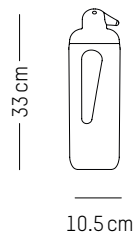

Papa ping

-

Ø: 10,5 cm | 3.9 inch
H: 33 cm | 13 inch
Weight: 0,9 kg | 1.9 lb

PACKAGING :

L: 17 cm | 6.7 inch
W: 17 cm | 6.7 inch
H: 43 cm | 16.9 inch
Weight: 1,3 kg | 2.9 lb