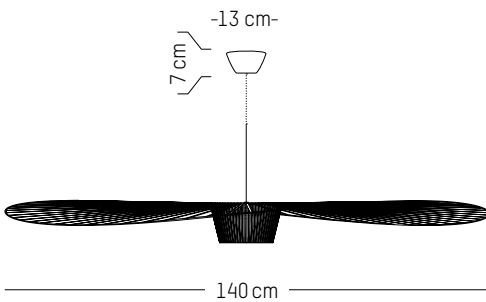

Small

-

Ø: 140 cm | 55 inch

Weight: 0,5 kg | 1 lb

Cable length: 250 cm | 99 inch or

on demand: 1000 cm | 394 inch

PACKAGING :

Type: Carton box

L: 72,5 cm | 28.5 inch

W: 72,5 cm | 28.5 inch

H: 21 cm | 8 inch

Weight: 2,28 | 5 lb