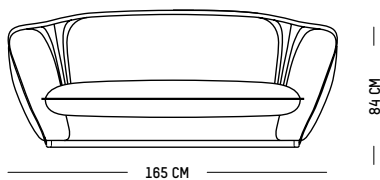

Europe

Lily armchairs and sofas are manufactured to order.

Sofa

-

L: 165 cm | 65 inch
W: 75 cm | 30 inch
H: 84 cm | 33 inch
Weight: 59 kg | 130 lb

PACKAGING :

Type: Wooden crate
L: 172 cm | 68 inch
W: 85 cm | 33 inch
H: 102 cm | 40 inch
Weight: 90kg | 198 lb