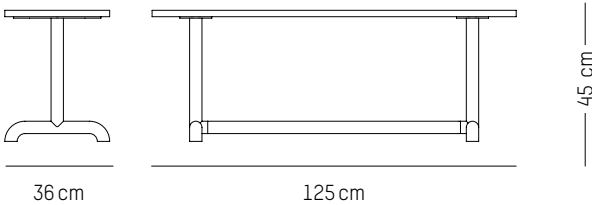

COLORS

Grey-brown, Red-brown

ORIGIN

Europe

Bench 125 cm

-

L: 125 cm | 49.2 inch
W: 36 cm | 14.2 inch
H: 45 cm | 17.7 inch
Weight: 15 kg | 33 lb

PACKAGING :