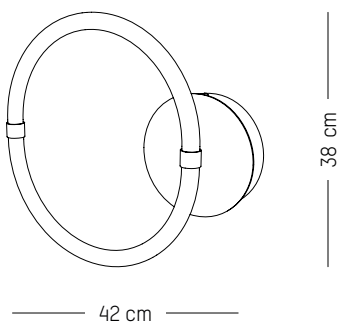

Wall Lamp 0

-

L: 42 cm | 16.5 inch

D: 7 cm | 2.8 inch

H: 38 cm | 14.9 inch

Weight: 1,4 kg | 3.1 lb

PACKAGING :

L: 46,7 cm | 18.4 inch

W: 42,7 cm | 16.7 inch

H: 68 cm | 26.7 inch

Weight: 3 kg | 6.6 lb