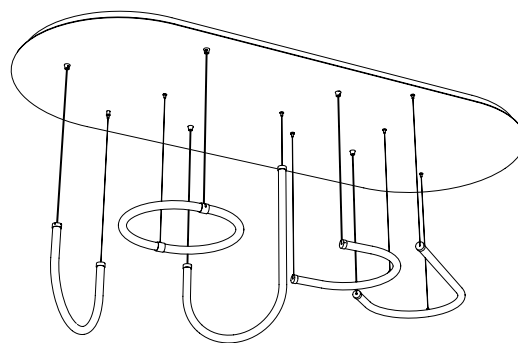

105cm

Triple pendant system

L: 105 cm | 41.3 inch
W: 53 cm | 21 inch
H: 82 cm | 33 inch
Weight: 15 kg | 33 lb

PACKAGING :

L: 86,7 cm | 34.1 inch
W: 115 cm | 45.3 inch
H: 58 cm | 26.8 inch
Weight: 17 kg | 37.5 lb