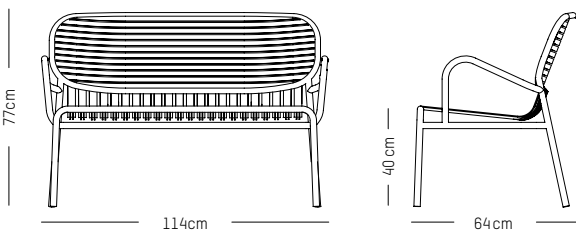

Compliant with EN 581-1 ; EN581 -2 for Contract Use

2 seater sofa

-

L: 113,5 cm | 44.5 inch

W: 64 cm | 24.2 inch

H: 78.5 cm | 31 inch (back)

H: 40 cm | 15.7 inch (seat)

Weight: 9 kg | 19.8 lb