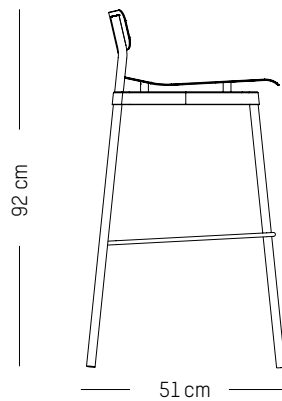

NEW

High stool

-

L: 51cm | 20 inch

D: 51 cm | 20 inch

H: 92 cm | 36 inch

H (seat): 75 cm | 29.5 inch

Weight: 4,5 kg | 9.9 lb

PACKAGING :

L: 53 cm | 20.87 inch

W: 53 cm | 20.87 inch

H: 93 cm | 36. inch

Weight: 6,5 kg | 14.3 lb

High stool

-

L: 49cm | 19.3 inch

D: 49 cm | 19.3 inch

H: 81 cm | 31.9 inch

H (seat): 65 cm | 25.6 inch

Weight: 4,1 kg | 9.1 lb

PACKAGING :

L: 53 cm | 20.9 inch

W: 53 cm | 20.9 inch

H: 83 cm | 32.7 inch

Weight : 4.1 kg | 9.1 lb