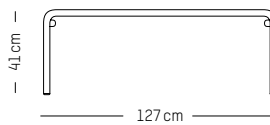

Coffee table

-

W: 60 cm | 23.6 inch

L: 69 cm | 27.2 inch

H: 32 cm | 12.6 inch

Weight: 4 kg | 8.8 lb

PACKAGING :

L: 72 cm | 28.3 inch

W: 72 cm | 28.3 inch

H: 35 cm | 13.8 inch

Weight : 5 kg | 11 lb

Long coffee table

-

W: 127 cm | 50 inch

L: 51 cm | 20 inch

H: 41 cm | 16.1 inch

Weight: 5 kg | 11 lb

PACKAGING :

L: 130 cm | 51.2 inch

W: 58 cm | 22.8 inch

H: 45 cm | 17.7 inch

Weight: 6 kg | 13.6 lb