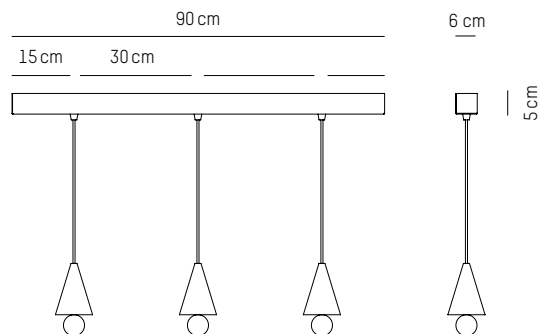

Linear canopy

5 PCS XS CHERRY PENDANT

L: 90 cm | 35 inch
W: 6 cm | 2.4 inch
H: 5 cm | 1.9 inch
Weight: 3,9 kg | 8.6 lb

PACKAGING :

Type: Carton box
L: 91 cm | 35.6inch
W: 17 cm | 6.6 inch
H: 27 cm | 10.6 inch

Linear canopy

3 PCS S CHERRY PENDANT

L: 90 cm | 35 inch
W: 6 cm | 2.4 inch
H: 5 cm | 1.9 inch
Weight: 3,4 kg | 7.5 lb

PACKAGING :

Type: Carton box
L: 91 cm | 35.6inch
W: 17 cm | 6.6 inch
H: 27 cm | 10.6 inch