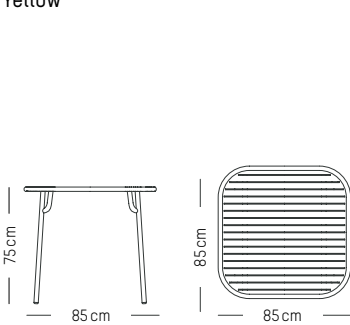

Jade green

Glass green

Yellow

Square table

L: 85 cm | 33.5 inch
W: 85 cm | 33.5 inch
H: 75 cm | 29.5 inch
Weight: 12 kg | 26.5 lb

PACKAGING :

packaging tabletop
L: 86 cm | 33.9 inch
W: 86 cm | 33.9 inch
H: 5 cm | 2 inch
Weight: 10 kg | 22 lb