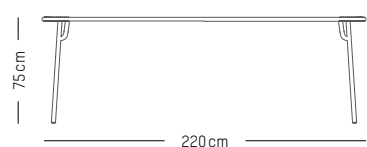

Rectangular table large

-

W: 85 cm | 33.5 inch
L: 220 cm | 86.6 inch
H: 75 cm | 29.5 inch
Weight: 27 kg | 59.5 lb

PACKAGING :

packaging table top
L: 222 cm | 87.4 inch
W: 88 cm | 34.6 inch
H: 5 cm | 2 inch
Weight: 27 kg | 59.5 lb

packaging legs (x2)
L: 19 cm | 7.5 inch
W: 19 cm | 7.5 inch
H: 80 cm | 31.5 inch
Weight: 4 kg | 8.9 lb

Assembly