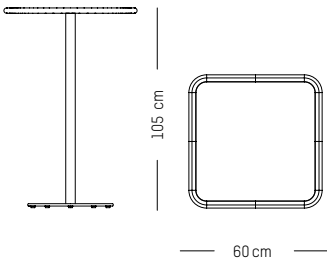

High table square

-

L: 60 cm | 27.5 inch
W: 60cm | 27.5 inch
H: 105 cm | 41.3 inch
Weight: 13 kg | 29 lb

PACKAGING :

L: 72 cm | 28.3 inch
W: 72 cm | 28.3 inch
H: 108 cm | 42.5 inch
Weight: 15 kg | 33 lb

Assembly

High tables

-

MATERIALS

Aluminium, matte grained Anti UV powder coating for outdoor use

COLORS

Black, White, Blue, Burgundy, Blush, Terracotta, Jade green, Glass green, Yellow