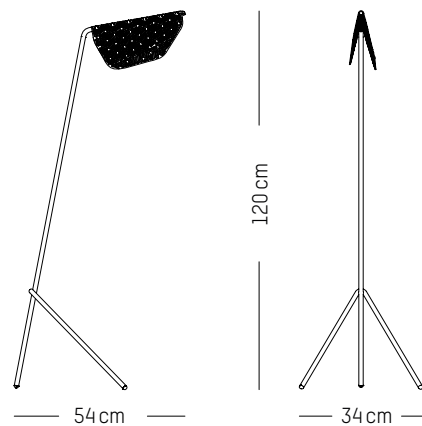

Power

220-240 V 50-60 HZ

Power

110-120 V 60 HZ

Table lamp

-

L: 33 cm | 13 inch

W: 21 cm | 8.3 inch

H: 44,5 cm | 17.5 inch

Cable length: 200 cm | 79 inch

Weight: 1,3 kg | 2.9 lb

PACKAGING :

Type: Carton box

L: 46 cm | 18.1 inch

W: 45 cm | 17.7 inch

H: 23 cm | 9.1 inch

Weight: 2,7 kg | 6 lb

Floor lamp

-

L: 54 cm | 21.3 inch

W : 34 cm | 13.4 inch

H : 120 cm | 47.3 inch

Cable length : 200 cm | 79 inch

Weight: 2 kg | 4.4 lb