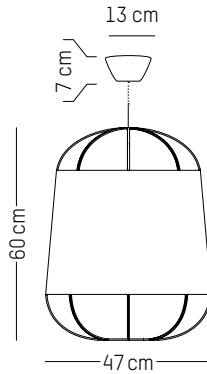

Weight: 2,7 kg | 6 lb

Floor lamp

-

L: 54 cm | 21.3 inch

W : 34 cm | 13.4 inch

H : 120 cm | 47.3 inch

Cable length : 200 cm | 79 inch

Weight: 2 kg | 4.4 lb

Power

220-240 V 50-60 HZ

Grillo L

-

Ø: 36 cm | 14.2 inch
D: 10 cm | 3.9 inch
Cable length: 300 cm | 118 inch
Weight: 0,6 kg | 1.3 lb

PACKAGING :

Type: Carton box
L: 42 cm | 16.5 inch
W: 42 cm | 16.5 inch
H: 15 cm | 5.9 inch
Weight: 1,5 kg | 3.3 lb

Grillo S

-

Ø: 23 cm | 9.1 inch
D: 10 cm | 3.9 inch
Cable length: 300 cm | 118 inch
Weight: 0,3 kg | 0.7 lb

PACKAGING :

Type: Carton box
L: 28 cm | 11 inch
W: 28 cm | 11 inch
H: 15 cm | 5.9 inch
Weight: 0,9 kg | 2 lb

-

Ø: 22 cm | 8.7 inch
H: 42 cm | 16.5 inch
Weight: 0,4 kg | 0.9 lb
Cable length: 250 cm | 99 inch or
on demand: 1000 cm | 394 inch

PACKAGING :

Type: Carton box
L: 27,5 cm | 10.8 inch
W: 27,5 cm | 10.8 inch
H: 48,5 cm | 19.1 inch
Weight: 1,3 kg | 2.9 lb