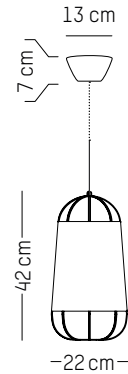

Small

-

Ø: 22 cm | 8.7 inch
H: 42 cm | 16.5 inch
Weight: 0,4 kg | 0.9 lb
Cable length: 250 cm | 99 inch or
on demand: 1000 cm | 394 inch

PACKAGING :

Type: Carton box
L: 27,5 cm | 10.8 inch
W: 27,5 cm | 10.8 inch
H: 48,5 cm | 19.1 inch
Weight: 1,3 kg | 2.9 lb