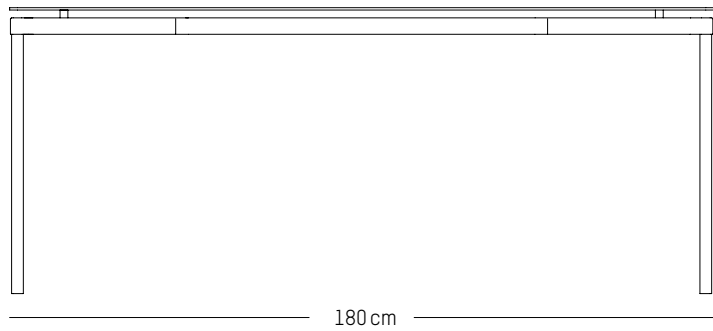

180 cm

Rectangular table

-

L: 180cm | 70.9 inch

W: 90 cm | 35.4 inch

H: 73 cm | 29 inch

Weight: 37,5 kg | 82.7 lb

PACKAGING :

L: 200 cm | 78.7 inch

W: 92 cm | 36.2 inch

H: 8 cm | 3.2 inch

Weight: 44 kg | 97 lb