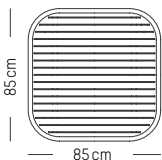

Pastel green

Pearl grey

Ivory

Coral

Saffron

Square table

-

L: 85 cm | 33.5 inch
W: 85 cm | 33.5 inch
H: 75 cm | 29.5 inch
Weight: 12 kg | 26.5 lb