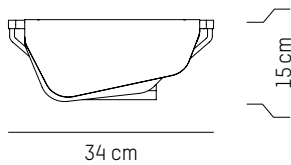

ORIGIN

France

TECHNICAL SPECIFICATIONS

LED input:
324 lumens

US

Power

110-120 V 60 HZ

L: 34 cm | 13.4 inch