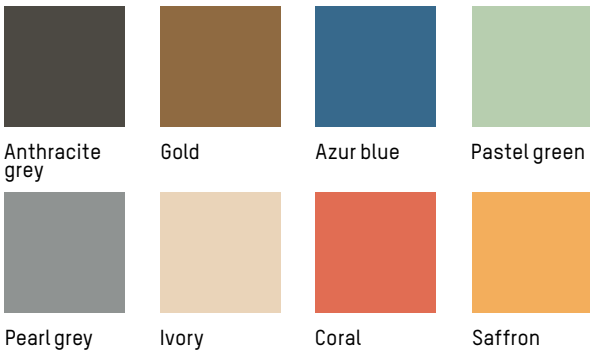

2017

Chair, Bridge & Armchair

MATERIALS

Aluminium, matte grained Anti UV powder coating for outdoor use

COLOURS

Anthracite grey, Gold, Azur blue, Pastel green, Pearl grey, Ivory, Coral, Saffron

ORIGIN

China