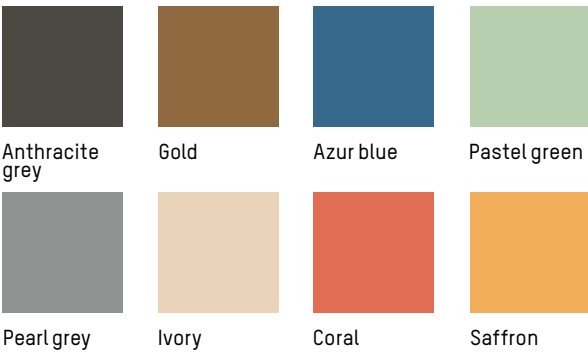

2017 & 2019

FOR CONTRACT PROJECT WITH MINIMUM QUANTITY

Benches

-

MATERIALS

Aluminium, matte grained Anti UV powder coating for outdoor use

COLOURS

Anthracite grey, Gold, Azur blue, Pastel green, Pearl grey, Ivory, Coral, Saffron