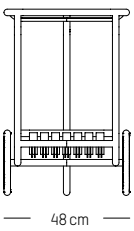

WEEK - END

STUDIO BRICHET ZIEGLER

2019

FOR CONTRACT PROJECT WITH MINIMUM QUANTITY

Trolley

-

MATERIALS

Aluminium, matte grained Anti UV powder coating for outdoor use

COLOURS

Anthracite grey, Gold, Azur blue, Pastel green, Pearl grey, Ivory, Coral, Saffron

ORIGIN

China

48 cm

73 cm

82 cm

Trolley

-

W: 48 cm | 19 inch
L: 82 cm | 32.3 inch
H: 73 cm | 29 inch
Weight: 9 kg | 20 lb

PACKAGING :

L: 85 cm | 33.5 inch
W: 51 cm | 20.1 inch
H: 76 cm | 29.3 inch
Weight : 12 kg | 26.5 lb