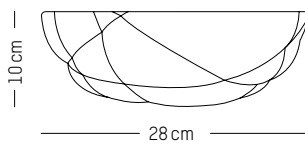

Serving bowl

-

Ø: 28 cm | 11 inch

H: 10 cm | 3.9 inch

Weight: 1,6 kg | 3.9 lb

PACKAGING :

L: 32 cm | 12.6 inch

W: 32 cm | 12.6 inch

H: 11 cm | 4.3 inch

Weight: 1,8 kg | 4 lb

* While stocks last