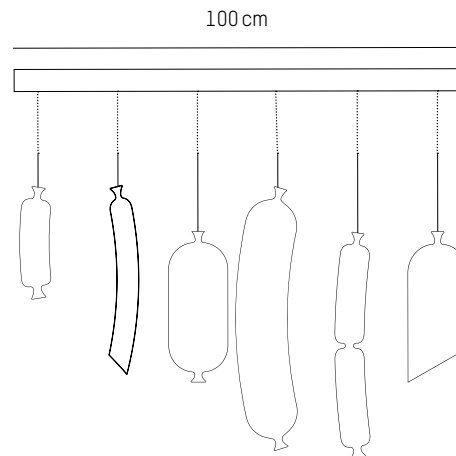

Ø: 18 cm | 7.1 inch
H: 38 cm | 15 inch
Cable length : 175 cm | 69 inch
Weight: 1,2 kg | 2.7 lb

PACKAGING :

L: 50 cm | 19.7 inch
W: 45 cm | 17.7 inch
H: 12 cm | 4.7 inch
Weight: 1,9 kg | 4.2 lb

Line of 6

-