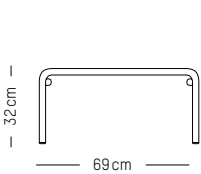

Terracotta

Jade green

Glass green

Yellow

Coffee table

-

W: 60 cm | 23.6 inch
L: 69 cm | 27.2 inch
H: 32 cm | 12.6 inch
Weight: 4 kg | 8.8 lb

PACKAGING :