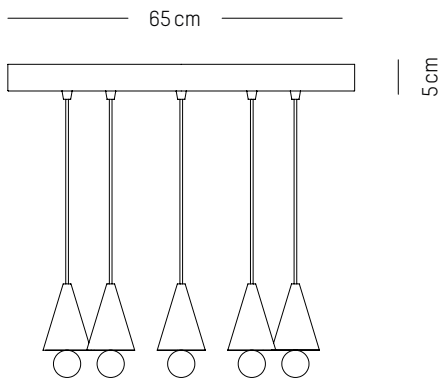

Round canopy

Ø: 65 cm | 25.6 inch
H: 5 cm | 2 inch
Weight: 5,9 kg | 13 lb

PACKAGING :

Type: Carton box
L: 67 cm | 26.5 inch
W: 66 cm | 26 inch
H: 27 cm | 10.06 inch
Weight: 8 kg | 17.7 lb

Round canopy configuration

MATERIALS

Steel, matt grained powder coating; Aluminium, matt grained powder coating; mirror finish steel; disseminating fire resistant plexiglass; Fabric cable, white or black, 33m /118.1 inch; steel ceiling cup white or black; Integrated LED
5 outputs for Cherry pendant light
Mounting bracket system
Plastic caps to hide non used outputs

COLORS

White

ORIGIN

France

1 POSSIBLE CONFIGURATIONS :
5 PCS XS CHERRY PENDANT

TECHNICAL SPECIFICATIONS

5X

LED
24V~7.8 W

LED input:
1040 lumens

1 P
2 0

Integrated LED

EUROPE

UK

CE

CE

Power

220-240V, 50-60Hz

Power

220-240V, 50-60Hz