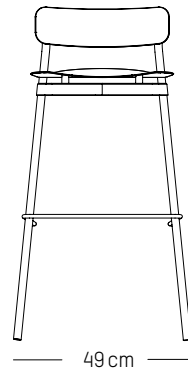

NEW

High stool

-

L: 51cm | 20 inch

D: 51 cm | 20 inch

H: 92 cm | 36 inch

H (seat): 75 cm | 29.5 inch

Weight: 4,5 kg | 9.9 lb

PACKAGING :

L: 53 cm | 20.87 inch

W: 53 cm | 20.87 inch

H: 93 cm | 36. inch

Weight: 6,5 kg | 14.3 lb

High stool

-

L: 49cm | 19.3 inch

D: 49 cm | 19.3 inch

H: 81 cm | 31.9 inch

H (seat): 65 cm | 25.6 inch

Weight: 4,1 kg | 9.1 lb

PACKAGING :

L: 53 cm | 20.9 inch

W: 53 cm | 20.9 inch

H: 83 cm | 32.7 inch

Weight : 4.1 kg | 9.1 lb