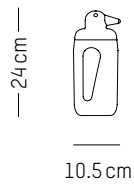

Europe

Baby ping

-

Ø: 10 cm | 3.9 inch
H: 13 cm | 5.1 inch
Weight: 0,3 kg | 0.7 lb

PACKAGING :

L: 17 cm | 6.7 inch
W: 17 cm | 6.7 inch
H: 22,5 cm | 8.9 inch
Weight: 0.5 kg | 1.1 lb

Mama ping

-