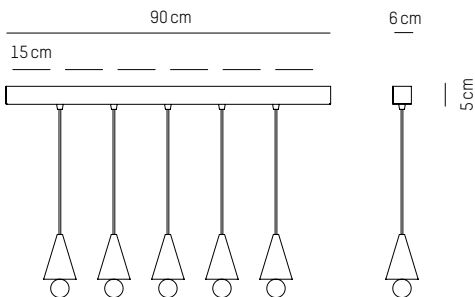

Linear canopy

5 PCS XS CHERRY PENDANT

L: 90 cm | 35 inch
W: 6 cm | 2.4 inch
H: 5 cm | 1.9 inch
Weight: 3,9 kg | 8.6 lb

PACKAGING :

Type: Carton box
L: 91 cm | 35.6inch
W: 17 cm | 6.6 inch
H: 27 cm | 10.6 inch

Linear canopy

3 PCS S CHERRY PENDANT

L: 90 cm | 35 inch
W: 6 cm | 2.4 inch
H: 5 cm | 1.9 inch
Weight: 3,4 kg | 7.5 lb

PACKAGING :

Type: Carton box
L: 91 cm | 35.6inch
W: 17 cm | 6.6 inch
H: 27 cm | 10.6 inch