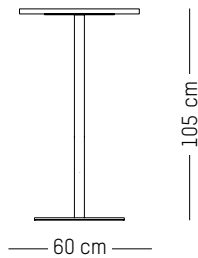

Round high

-

Ø: 60 cm | 23.6 inch
H: 105 cm | 41.34 inch
Weight: 20,6 kg | 45.4 lb

PACKAGING :

L: 110 cm | 43,3 inch
L: 65 cm | 25,6 inch
H: 7 cm | 2.8 inch
Weight: 22 kg | 48.5 lb

Assembly