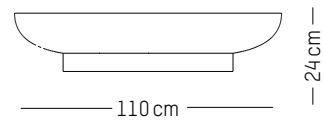

PACKAGING :

Type: Carton box
L: 52 cm | 20.5 inch
W: 52 cm | 20.5 inch
H: 50 cm | 19.7 inch
Weight: 10 kg | 22 lb

Large

-

D: 75 cm | 29.5 inch
H: 36 cm | 14.2 inch
Weight: 19 kg | 41.9 lb

PACKAGING :

Type: Carton box
L: 86 cm | 33.9 inch
W: 86 cm | 33.9 inch
H: 39 cm | 15.3 inch
Weight: 24 kg | 9.5 lb