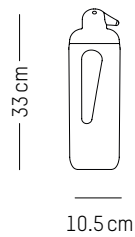

Baby ping

-

Ø: 10 cm | 3.9 inch
H: 13 cm | 5.1 inch
Weight: 0,3 kg | 0.7 lb

PACKAGING :

L: 17 cm | 6.7 inch
W: 17 cm | 6.7 inch
H: 22,5 cm | 8.9 inch
Weight: 0.5 kg | 1.1 lb

Mama ping

-

Ø: 10,5 cm | 3.9 inch
H: 24 cm | 9.4 inch
Weight: 0,6 kg | 1.4 lb

PACKAGING :

L: 17 cm | 6.7 inch
W: 17 cm | 6.7 inch
H: 43 cm | 16.9 inch
Weight: 0.86 kg | 1.9 lb

Papa ping

-

Ø: 10,5 cm | 3.9 inch
H: 33 cm | 13 inch
Weight: 0,9 kg | 1.9 lb

PACKAGING :

L: 17 cm | 6.7 inch
W: 17 cm | 6.7 inch
H: 43 cm | 16.9 inch
Weight: 1,3 kg | 2.9 lb

Grand pa ping

-

Ø: 21 cm | 8.3 inch
H: 54,5 cm | 21.3 inch
Weight: 4,5 kg | 9.9 lb

PACKAGING :

L: 30 cm | 11.8 inch
W: 30 cm | 11.8 inch
H: 60 cm | 23.6 inch
Weight: 5.5 kg | 13 lb

* While stocks last