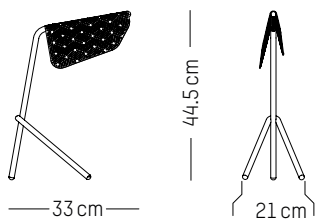

Power

110-120 V 60 HZ

Table lamp

-

L: 33 cm | 13 inch
W: 21 cm | 8.3 inch
H: 44,5 cm | 17.5 inch
Cable length: 200 cm | 79 inch
Weight: 1,3 kg | 2.9 lb

PACKAGING :

Type: Carton box
L: 46 cm | 18.1 inch
W: 45 cm | 17.7 inch
H: 23 cm | 9.1 inch
Weight: 2,7 kg | 6 lb

Floor lamp

-

L: 54 cm | 21.3 inch
W : 34 cm | 13.4 inch
H : 120 cm | 47.3 inch
Cable length : 200 cm | 79 inch
Weight: 2 kg | 4.4 lb

PACKAGING :

Type: Carton box
L: 133 cm | 54.4 inch
W: 54 cm | 21.3 inch
H: 25 cm | 9.8 inch
Weight: 6,6 kg | 14.6 lb