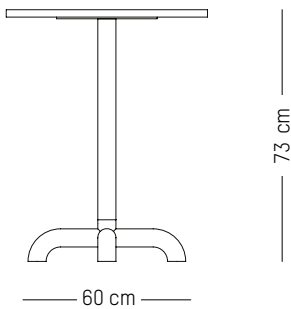

ORIGIN

Europe

TECHNICAL SPECIFICATIONS

Adjustable feet

Round bistro table

-

Ø: 60 cm | 23.6 inch

H: 73 cm | 29 inch