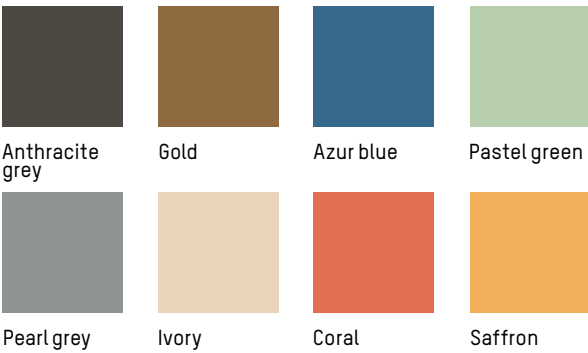

FOR CONTRACT PROJECT WITH MINIMUM QUANTITY

Benches

-

MATERIALS

Aluminium, matte grained Anti UV powder coating for outdoor use

COLOURS

Anthracite grey, Gold, Azur blue, Pastel green, Pearl grey, Ivory, Coral, Saffron