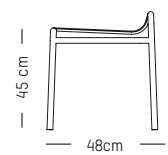

TECHNICAL SPECIFICATIONS

Compliant with EN 581-1 ; EN581 -2 for Contract Use

Bench

-

L: 121 cm | 47.7 inch
W: 49 cm | 19.3 inch
H: 77 cm | 30.3 inch (back)
H: 40 cm | 15.7 inch (seat)
Weight: 11 kg | 24.2 lb

PACKAGING :

L: 130 cm | 51.2 inch
W: 55 cm | 21.6 inch
H: 83 cm | 32.7 inch
Weight: 14 kg | 30.9 lb

Stackable

Bench without back

-

L: 156 cm | 61.4 inch
W: 50 cm | 19.7 inch
H: 45 cm | 15.8 inch (seat)
Weight: 8 kg | 17.6 lb

PACKAGING :

L: 160 cm | 63 inch
W: 55 cm | 21.6 inch
H: 83 cm | 32.7 inch
Weight: 11 kg | 24.3 lb

Stackable