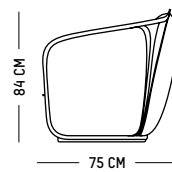

Sofa

-

L: 165 cm | 65 inch
W: 75 cm | 30 inch
H: 84 cm | 33 inch
Weight: 59 kg | 130 lb

PACKAGING :

Type: Wooden crate
L: 172 cm | 68 inch
W: 85 cm | 33 inch
H: 102 cm | 40 inch
Weight: 90kg | 198 lb

Armchair

-

L: 85 cm | 33 inch
W: 75 cm | 30 inch
H: 84 cm | 33 inch
H1: 40 cm | 15.7 inch
Weight: 39 kg | 86 lb

PACKAGING :

Type: Wood box
L: 92 cm | 36 inch
W: 85 cm | 33 inch
H: 102 cm | 40 inch
Weight: 60 kg | 132 lb