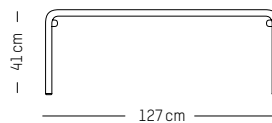

ORIGIN

China

Long coffee table

-

W: 127 cm | 50 inch
L: 51 cm | 20 inch
H: 41 cm | 16.1 inch
Weight: 5 kg | 11 lb

PACKAGING :

L: 130 cm | 51.2 inch
W: 58 cm | 22.8 inch
H: 45 cm | 17.7 inch
Weight: 6 kg | 13.6 lb