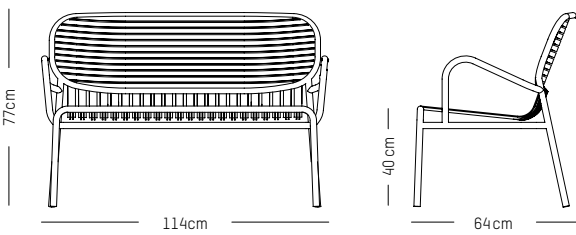

2 seater sofa

-

L: 113,5 cm | 44.5 inch

W: 64 cm | 24.2 inch

H: 78.5 cm | 31 inch (back)

H: 40 cm | 15.7 inch (seat)

Weight: 9 kg | 19.8 lb

PACKAGING :