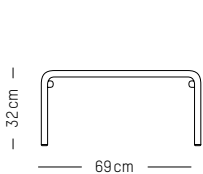

Pearl grey

Ivory

Coral

Saffron

Coffee table

W: 60 cm | 23.6 inch
L: 69 cm | 27.2 inch
H: 32 cm | 12.6 inch
Weight: 4 kg | 8.8 lb

PACKAGING :

L: 72 cm | 28.3 inch
W: 72 cm | 28.3 inch
H: 35 cm | 13.8 inch
Weight : 5 kg | 11 lb