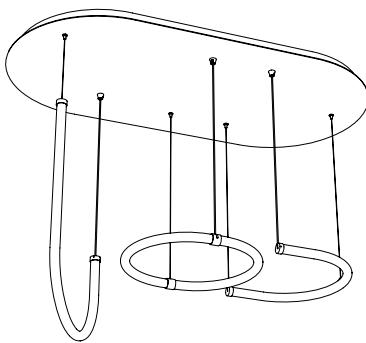

105cm

Triple pendant system

L: 105 cm | 41.3 inch
W: 53 cm | 21 inch
H: 82 cm | 33 inch
Weight: 15 kg | 33 lb

PACKAGING :

L: 86,7 cm | 34.1 inch
W: 115 cm | 45.3 inch
H: 58 cm | 26.8 inch
Weight: 17 kg | 37.5 lb