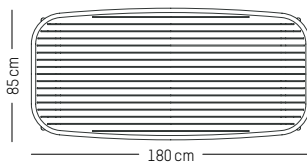

Rectangular table medium

W: 85 cm | 33.5 inch
L: 180 cm | 70.9 inch
H: 75 cm | 29.5 inch
Weight: 22,3 kg | 49.2 lb

PACKAGING :

packaging table top
L: 182 cm | 71.7 inch
W: 88 cm | 34.6 inch
H: 5 cm | 2 inch
Weight: 22 kg | 48.5 lb

packaging legs (x2)
L: 19 cm | 7.5 inch
W: 19 cm | 7.5 inch
H: 80 cm | 31.5 inch
Weight: 4 kg | 8.9 lb

Assembly