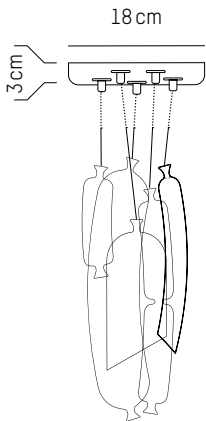

L: 49 cm | 19.3 inch
W: 32 cm | 12.6 inch
H: 12 cm | 4.7 inch
Weight: 1,9 kg | 4.2 lb

Set of 3 #2

Ø: 4,2 cm | 1.7 inch
H: 38 cm | 15 inch
Cable length: 175 cm | 69 inch
Weight: 1,2 kg | 2.7 lb

PACKAGING :

L: 49 cm | 19.3 inch
W: 32 cm | 12.6 inch
H: 12 cm | 4.7 inch
Weight: 1,9 kg | 4.2 lb

Set of 3 #3

Ø: 4,2 cm | 1.7 inch
H: 45 cm | 16.9 inch
Cable length: 175 cm | 69 inch
Weight: 1 kg | 2.2 lb

PACKAGING :

UK

Power

220-240 V 50-60HZ

Power

220-240 V 50-60 HZ

35

Set of 5

Ø: 18 cm | 7.1 inch
H: 38 cm | 15 inch
Cable length : 175 cm | 69 inch
Weight: 1,2 kg | 2.7 lb

PACKAGING :

L: 50 cm | 19.7 inch
W: 45 cm | 17.7 inch
H: 12 cm | 4.7 inch
Weight: 1,9 kg | 4.2 lb

Line of 6

L: 100 cm | 39.4 inch
Cable length : 175 cm | 69 inch
Weight: 2,8 kg | 6.2 lb

PACKAGING :

L: 10 cm | 3.9 inch
W: 30 cm | 11.8 inch
H: 11 cm | 4.3 inch
Weight: 4,3 kg | 9.5 lb