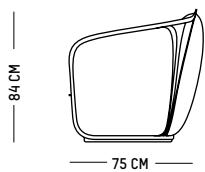

Sofa

-

L: 165 cm | 65 inch
W: 75 cm | 30 inch
H: 84 cm | 33 inch
Weight: 59 kg | 130 lb

PACKAGING :

Type: Wooden crate
L: 172 cm | 68 inch
W: 85 cm | 33 inch
H: 102 cm | 40 inch
Weight: 90kg | 198 lb

Armchair

-

L: 85 cm | 33 inch
W: 75 cm | 30 inch
H: 84 cm | 33 inch
H1: 40 cm | 15.7 inch
Weight: 39 kg | 86 lb

PACKAGING :

Type: Wood box
L: 92 cm | 36 inch
W: 85 cm | 33 inch
H: 102 cm | 40 inch
Weight: 60 kg | 132 lb