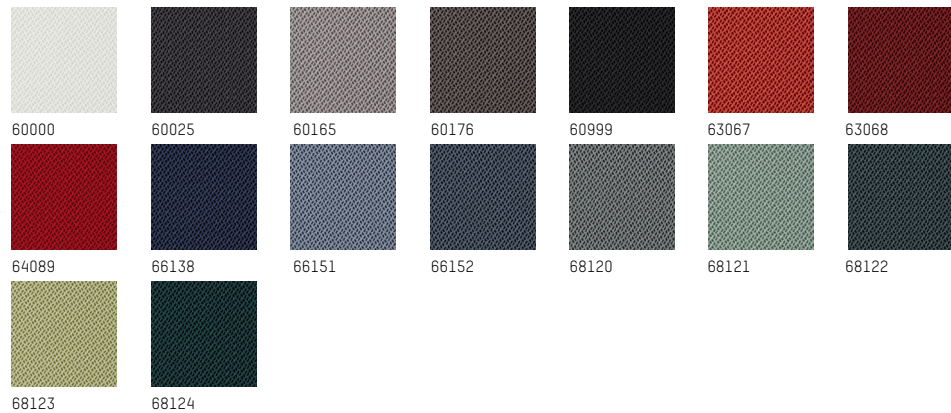

FABRICS' SELECTIONS

TO CREATE YOUR CUSTOM GRID, HOFF AND NUBILO SOFAS, ARMCHAIRS, STOOLS - FOR LILY, PLEASE REFER TO FABRICS WITH *

CATEGORY 1

GABRIEL CHILI* | GABRIEL RHYTHM | GABRIEL RONDO

1A. GABRIEL CHILI*

MATERIAL: 100% post-consumer recycled polyester fr
Width : 140cm - 55in
Weight : 470g/ml - 16,60z/Lin.yd

DURABILITY: 60.000 Martindale
ENVIRONMENT: STANDARD 100 by OEKO-TEX®
FIRE STANDARDS: BS EN 1021 1&2 Cigarette and Match/ BS EN 1021-1 Cigarette
BS 7176 Medium hazard/ BS 5852 Crib 5
BS 5852 Crib 5 / Call 117

1B. GABRIEL RHYTHM

MATERIAL: 100% polyester/polyester flame retardant
Width : 140cm - 55in
Weight : 490g/ml - 17,240z/Lin.yd

DURABILITY: 70.000 Martindale
ENVIRONMENT: STANDARD 100 by OEKO-TEX®