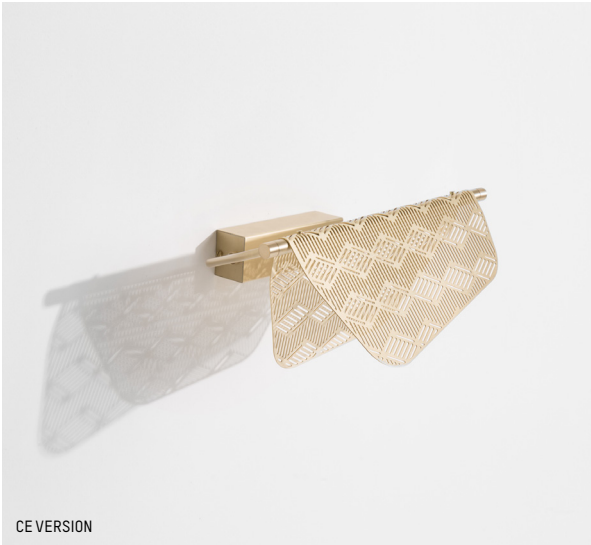

MEDITERRANEA

NOÉ DUCHAUFOUR-LAWRANCE

2016

Wall lamp

-

MATERIALS

Brushed or painted brass
Lighting system: integrated LED

COLORS

Brushed brass, White, Black

ORIGIN

France

TECHNICAL SPECIFICATIONS

LED input:
324 lumens

EUROPE

UK

Power

220-240 V 50-60HZ

Power

220-240 V 50-60 HZ

L: 34 cm | 13.4 inch
D: 20 cm | 7.9 inch
H: 15 cm | 5.9 inch
Weight: 1 kg | 2.2 lb

PACKAGING :

Type: Carton box
L: 42 cm | 16.5 inch
W: 32 cm | 12.6 inch
H: 24 cm | 9.5 inch
Weight: 2,1 kg | 4.6 lb

* While stocks last