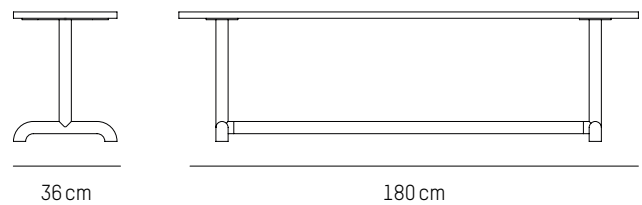

Bench 180 cm

-

L: 180 cm | 71 inch
W: 36 cm | 14.2 inch
H: 45 cm | 17.7 inch
Weight: 21 kg | 46.3 lb

PACKAGING :

- Carton box 1
L: 182 cm | 71.7 inch
W: 38 cm | 15 inch
H: 11 cm | 4.3 inch
Weight: 13 kg | 28.7 inch

- Carton box 2
L: 182 cm | 71.7 inch
W: 38 cm | 15 inch
H: 3 cm | 1.2 inch
Weight: 11 kg | 24.3 lb

Assembly