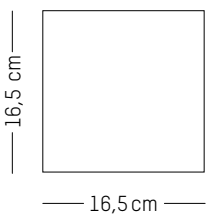

L: 16,5 cm | 7 inch
W: 16,5cm | 7 inch
Weight: 0.5 kg | 1.1 lb