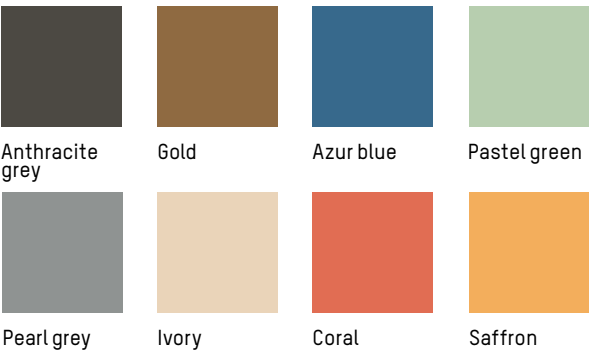

WEEK - END

STUDIO BRICHET ZIEGLER

2019

FOR CONTRACT PROJECT WITH MINIMUM QUANTITY

Sofa

-

MATERIALS

Aluminium, matte grained Anti UV powder coating for outdoor use

COLOURS

Anthracite grey, Gold, Azur blue, Pastel green, Pearl grey, Ivory, Coral, Saffron

ORIGIN

China

TECHNICAL SPECIFICATIONS

Compliant with EN 581-1 ; EN581 -2 for Contract Use