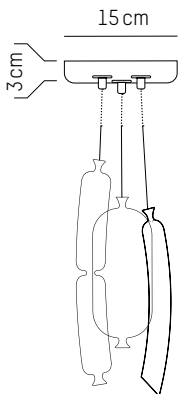

220-240 V 50-60HZ

Power

220-240 V 50-60 HZ

Diot

-

Ø: 4,2 cm | 1.7 inch
H: 15 cm | 5.1 inch
Cable: 175 cm | 69 in
Weight: 0,5 kg | 1.1 lb

PACKAGING :

L: 49 cm | 19.3 inch
W: 20 cm | 7.9 inch
H: 18 cm | 7.1 inch
Weight: 1,1 kg | 2.4 lb

L: 49 cm | 19.3 inch
W: 20 cm | 7.9 inch
H: 18 cm | 7.1 inch
Weight: 1,1 kg | 2.4 lb

SO - SAGE

SAM BARON

2016

Pendant lamp

MATERIALS

Pendant: Borosilicate glass; Cable: textile
Ceiling rose : brass graphite finish, steel

UK

Power

220-240 V 50-60HZ

Power

220-240 V 50-60 HZ

Set of 3 #1

Ø: 15 cm | 5.9 inch
H: 33 cm | 13 inch
Cable length: 175 cm | 69 inch
Weight: 1 kg | 2.2 lb

PACKAGING :

L: 49 cm | 19.3 inch
W: 32 cm | 12.6 inch
H: 12 cm | 4.7 inch
Weight: 1,9 kg | 4.2 lb

Set of 3 #2

Ø: 4,2 cm | 1.7 inch
H: 38 cm | 15 inch
Cable length: 175 cm | 69 inch
Weight: 1,2 kg | 2.7 lb

PACKAGING :