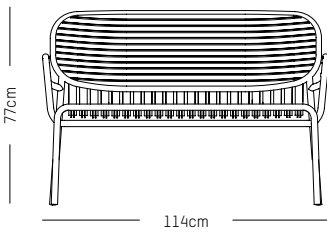

2 seater sofa

-

L: 113,5 cm | 44.5 inch

W: 64 cm | 24.2 inch

H: 78.5 cm | 31 inch (back)

H: 40 cm | 15.7 inch (seat)

Weight: 9 kg | 19.8 lb

PACKAGING :

L: 70 cm | 27.6 inch

W: 120 cm | 47.2 inch

H: 83 cm | 32.7 inch

Weight: 12 kg | 26.5 lb

Stackable

Sofa

-

MATERIALS

Aluminium, matte grained Anti UV powder coating for outdoor use

COLORS

Black, White, Blue, Burgundy, Blush, Terracotta, Jade green, Glass green, Yellow

ORIGIN

China

TECHNICAL SPECIFICATIONS

Compliant with EN 581-1 ; EN581 -2 for Contract Use