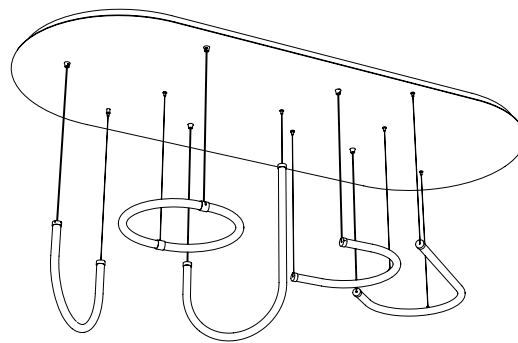

105cm

Triple pendant system

L: 105 cm | 41.3 inch
W: 53 cm | 21 inch
H: 82 cm | 33 inch
Weight: 15 kg | 33 lb

PACKAGING :

L: 86,7 cm | 34.1 inch
W: 115 cm | 45.3 inch
H: 58 cm | 26.8 inch
Weight: 17 kg | 37.5 lb