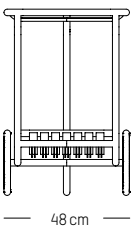

Trolley

-

W: 48 cm | 19 inch
L: 82 cm | 32.3 inch
H: 73 cm | 29 inch
Weight: 9 kg | 20 lb

PACKAGING :

L: 85 cm | 33.5 inch
W: 51 cm | 20.1 inch
H: 76 cm | 29.3 inch
Weight : 12 kg | 26.5 lb