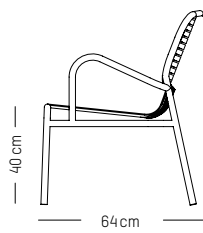

2 seater sofa

-

L: 113,5 cm | 44.5 inch

W: 64 cm | 24.2 inch

H: 78.5 cm | 31 inch (back)

H: 40 cm | 15.7 inch (seat)

Weight: 9 kg | 19.8 lb

PACKAGING :

L: 70 cm | 27.6 inch

W: 120 cm | 47.2 inch

H: 83 cm | 32.7 inch

Weight: 12 kg | 26.5 lb

Stackable

Sofa

-

MATERIALS

Aluminium, matte grained Anti UV powder coating for outdoor use

COLORS

Black, White, Blue, Burgundy, Blush, Terracotta, Jade green, Glass green, Yellow

ORIGIN

China

TECHNICAL SPECIFICATIONS

Compliant with EN 581-1 ; EN581 -2 for Contract Use