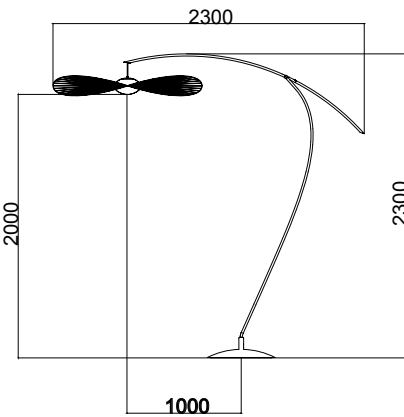

High position