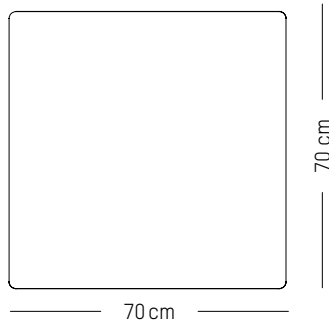

Coffee table

-

L: 70cm | 28 inch

W: 70 cm | 28 inch

H: 35 cm | 13.8 inch

Weight: 12 kg | 26.5 lb

PACKAGING :

L: 88 cm | 34.7 inch

W: 77 cm | 30.3 inch

H: 20 cm | 7.9 inch

Weight: 16 kg | 35.3 lb