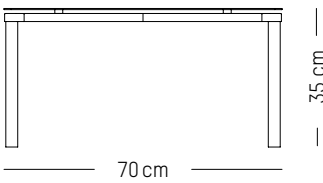

Coffee table

-

L: 70cm | 28 inch

W: 70 cm | 28 inch

H: 35 cm | 13.8 inch

Weight: 12 kg | 26.5 lb

PACKAGING :

L: 88 cm | 34.7 inch

W: 77 cm | 30.3 inch

H: 20 cm | 7.9 inch

Weight: 16 kg | 35.3 lb