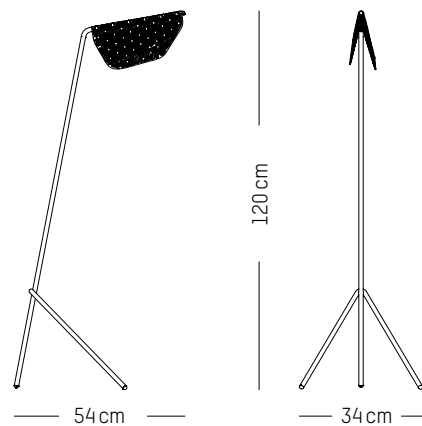

Power

110-120 V 60 HZ

Table lamp

-

L: 33 cm | 13 inch
W: 21 cm | 8.3 inch
H: 44,5 cm | 17.5 inch
Cable length: 200 cm | 79 inch
Weight: 1,3 kg | 2.9 lb

PACKAGING :

Type: Carton box
L: 46 cm | 18.1 inch
W: 45 cm | 17.7 inch
H: 23 cm | 9.1 inch
Weight: 2,7 kg | 6 lb

Floor lamp

-

L: 54 cm | 21.3 inch
W : 34 cm | 13.4 inch
H : 120 cm | 47.3 inch
Cable length : 200 cm | 79 inch
Weight: 2 kg | 4.4 lb

PACKAGING :

Type: Carton box
L: 133 cm | 54.4 inch
W: 54 cm | 21.3 inch
H: 25 cm | 9.8 inch
Weight: 6,6 kg | 14.6 lb

Power

220-240 V 50-60HZ

Power

220-240 V 50-60 HZ

Grillo L

-

Ø: 36 cm | 14.2 inch
D: 10 cm | 3.9 inch
Cable length: 300 cm | 118 inch
Weight: 0,6 kg | 1.3 lb

PACKAGING :