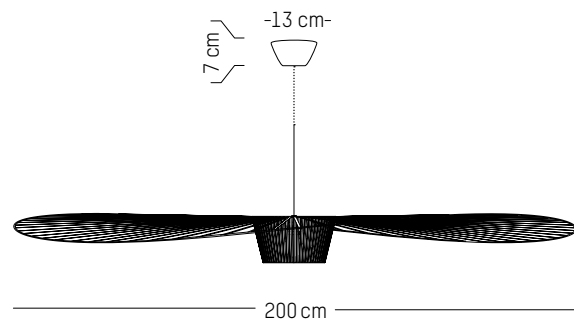

Large

-

Ø: 200 cm | 79 inch

Weight: 0,5 kg | 1 lb

Cable length: 250 cm | 99 inch or
on demand: 1000 cm | 394 inch

PACKAGING :

Type: Carton box

L: 72,5 cm | 28.5 inch

W: 72,5 cm | 28.5 inch

H: 21 cm | 8 inch

Weight: 2,28 | 5 lb