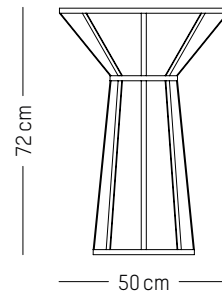

-

L: 61cm | 24 inch
D: 58 cm | 23 inch
H: 71 cm | 28 inch
H (seat): 40 cm | 16 inch
Weight: 7,9 kg | 17.4 lb

PACKAGING :

L: 64 cm | 25.2 inch
W: 59 cm | 23.2 inch
H: 71 cm | 28 inch
Weight: 11 kg | 24.3 lb

Europe

Stool

-

Ø: 35 cm | 14 inch
H: 44 cm | 17.3 inch
Weight: 4 kg | 8.8 lb

PACKAGING :

Type: Carton box
L: 41,5 cm | 16.3 inch
W: 41 cm | 16.1 inch
H: 52 cm | 20.5 inch
Weight: 5,6 kg | 12.3 lb

Coffee table