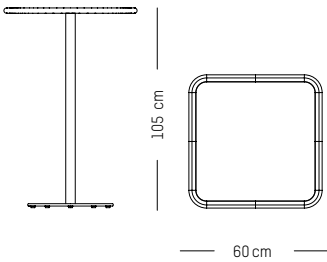

Terracotta

Jade green

Glass green

Yellow

High table square

-

L: 60 cm | 27.5 inch
W: 60cm | 27.5 inch
H: 105 cm | 41.3 inch
Weight: 13 kg | 29 lb

PACKAGING :