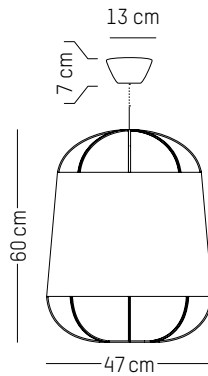

Power

110-120 V 60 HZ

Table lamp

-

L: 33 cm | 13 inch
W: 21 cm | 8.3 inch
H: 44,5 cm | 17.5 inch
Cable length: 200 cm | 79 inch
Weight: 1,3 kg | 2.9 lb

PACKAGING :

Type: Carton box
L: 46 cm | 18.1 inch
W: 45 cm | 17.7 inch
H: 23 cm | 9.1 inch
Weight: 2,7 kg | 6 lb

110-120 V 60 HZ

Small

-

Ø: 22 cm | 8.7 inch
H: 42 cm | 16.5 inch
Weight: 0,4 kg | 0.9 lb
Cable length: 250 cm | 99 inch or
on demand: 1000 cm | 394 inch

PACKAGING :

Type: Carton box
L: 27,5 cm | 10.8 inch
W: 27,5 cm | 10.8 inch
H: 48,5 cm | 19.1 inch
Weight: 1,3 kg | 2.9 lb

Medium

-

Ø: 47 cm | 18.5 inch
H: 60 cm | 23.6 inch
Weight: 0,8 kg | 1.8 lb
Cable length: 250 cm | 99 inch or
on demand: 1000 cm | 394 inch

PACKAGING :

Type: Carton box
L: 52,5 cm | 20.7 inch
W: 52,5 cm | 20.7 inch
H: 66,5 cm | 26.2 inch
Weight: 3,5 kg | 7.7 lb

Large

-

Ø: 75 cm | 30 inch
H: 50 cm | 20 inch
Weight: 1,2 kg | 2.7 lb
Cable length: 250 cm | 99 inch or
on demand: 1000 cm | 394 inch

PACKAGING :

Type: Carton box
L: 81 cm | 31.9 inch
W: 58,1 cm | 31.9 inch
H: 55,5 cm | 21.9 inch
Weight: 6,8 kg | 15 lb