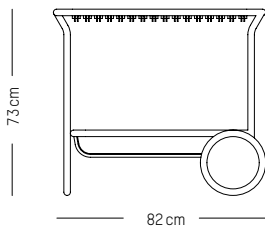

Trolley

-

W: 48 cm | 19 inch
L: 82 cm | 32.3 inch
H: 73 cm | 29 inch
Weight: 9 kg | 20 lb

PACKAGING :

L: 85 cm | 33.5 inch
W: 51 cm | 20.1 inch
H: 76 cm | 29.3 inch
Weight : 12 kg | 26.5 lb