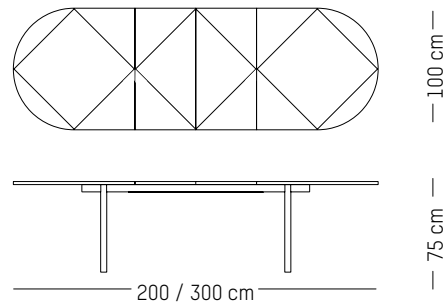

ORIGIN

Europe

TECHNICAL SPECIFICATIONS

Round

-

Ø: 120 cm | 47.2 inch
H: 75 cm | 29.5 inch
Weight: 32 kg | 70.5 lb

PACKAGING :

L: 150 cm | 59 inch
L: 150 cm | 59 inch
H: 15 cm | 6 inch
Weight: 55 kg | 121.3 lb