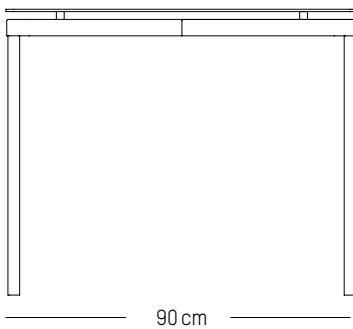

FROMME

TOM CHUNG

2021

Black

Brown-red

Mint-green

Blue

Coral

Rectangular table

-

MATERIALS

Aluminium, matte grained Anti UV powder coating for outdoor use

COLORS

Black, Brown-red, Mint-green, Blue, Coral

ORIGIN

China

90 cm

73 cm

180 cm

Rectangular table

-

L: 180cm | 70.9 inch

W: 90 cm | 35.4 inch

H: 73 cm | 29 inch

Weight: 37,5 kg | 82.7 lb

PACKAGING :

L: 200 cm | 78.7 inch

W: 92 cm | 36.2 inch

H: 8 cm | 3.2 inch

Weight: 44 kg | 97 lb