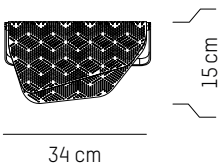

L: 34 cm | 13.4 inch
D: 20 cm | 7.9 inch
H: 15 cm | 5.9 inch
Weight: 1 kg | 2.2 lb

PACKAGING :

Type: Carton box
L: 42 cm | 16.5 inch
W: 32 cm | 12.6 inch
H: 24 cm | 9.5 inch
Weight: 2,1 kg | 4.6 lb

* While stocks last