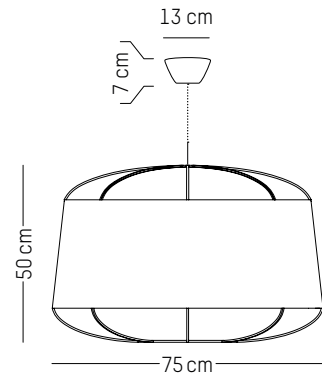

Power

110-120 V 60 HZ

Table lamp

-

L: 33 cm | 13 inch
W: 21 cm | 8.3 inch
H: 44,5 cm | 17.5 inch
Cable length: 200 cm | 79 inch
Weight: 1,3 kg | 2.9 lb

PACKAGING :

Type: Carton box
L: 46 cm | 18.1 inch
W: 45 cm | 17.7 inch
H: 23 cm | 9.1 inch
Weight: 2,7 kg | 6 lb

110-120 V 60 HZ

Small

-

Ø: 22 cm | 8.7 inch
H: 42 cm | 16.5 inch
Weight: 0,4 kg | 0.9 lb
Cable length: 250 cm | 99 inch or
on demand: 1000 cm | 394 inch

PACKAGING :

Type: Carton box
L: 27,5 cm | 10.8 inch
W: 27,5 cm | 10.8 inch
H: 48,5 cm | 19.1 inch
Weight: 1,3 kg | 2.9 lb

Medium

-

Ø: 47 cm | 18.5 inch
H: 60 cm | 23.6 inch
Weight: 0,8 kg | 1.8 lb
Cable length: 250 cm | 99 inch or
on demand: 1000 cm | 394 inch

PACKAGING :

Type: Carton box
L: 52,5 cm | 20.7 inch
W: 52,5 cm | 20.7 inch
H: 66,5 cm | 26.2 inch
Weight: 3,5 kg | 7.7 lb