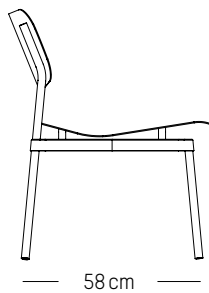

40 cm

Lounge armchair

-

L: 61cm | 24 inch

D: 58 cm | 23 inch

H: 71 cm | 28 inch

H (seat): 40 cm | 16 inch

Weight: 5,9 kg | 13 lb

PACKAGING :

L: 64 cm | 25.2 inch

W: 59 cm | 23.2 inch

H: 71 cm | 28 inch

Weight: 8 kg | 17.6 lb