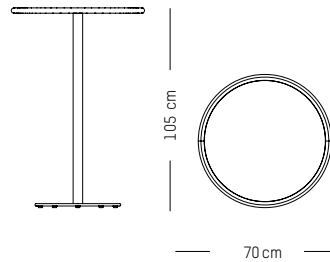

Terracotta

Jade green

Glass green

Yellow

High table square

-

L: 60 cm | 27.5 inch
W: 60cm | 27.5 inch
H: 105 cm | 41.3 inch
Weight: 13 kg | 29 lb

PACKAGING :