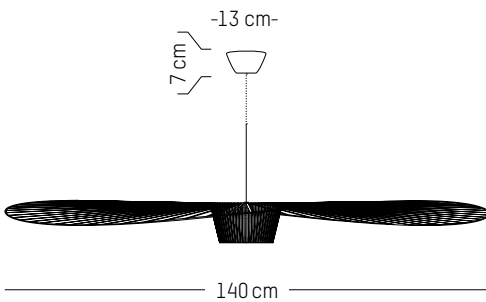

220-240 V 50-60 HZ

Power

110-120 V 60 HZ

Small

-

Ø: 140 cm | 55 inch

Weight: 0,5 kg | 1 lb

Cable length: 250 cm | 99 inch or
on demand: 1000 cm | 394 inch