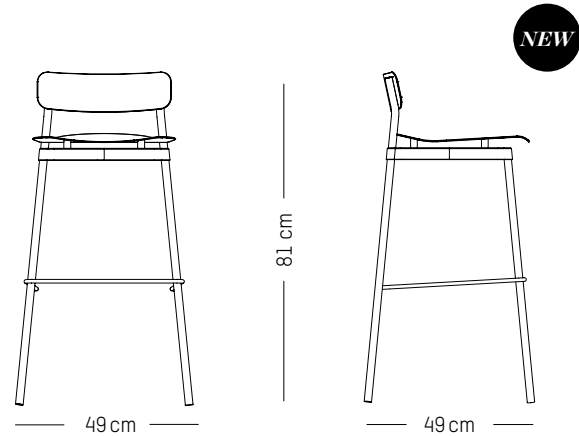

-

L: 61cm | 24 inch
D: 58 cm | 23 inch
H: 71 cm | 28 inch
H (seat): 40 cm | 16 inch
Weight: 7,9 kg | 17.4 lb

PACKAGING :

L: 64 cm | 25.2 inch
W: 59 cm | 23.2 inch
H: 71 cm | 28 inch
Weight: 11 kg | 24.3 lb

L: 51cm | 20.47 inch
D: 51 cm | 20.08 inch
H: 92 cm | 36.22 inch
H (seat): 75 cm | 29.53 inch
Weight: 6 kg | 13.23 lb

PACKAGING :

L: 53 cm | 20.87 inch
W: 53 cm | 20.87 inch
H: 93 cm | 36.61 inch
Weight: 10 kg | 22.05 lb