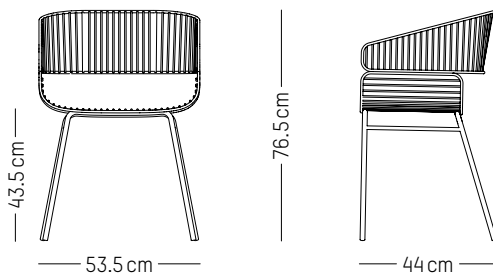

-

MATERIALS

Steel with matte grained powder coating

COLORS

Black, Anthracite, White

ORIGIN

Europe

L: 53,5 cm | 21 inch
D: 44 cm | 17.3 inch
H: 76,5 cm | 30.1 inch
H (seat): 43,5 cm | 17.1 inch
Weight: 8 kg | 17.6 lb