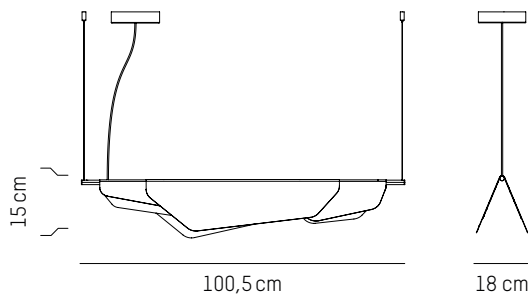

SMALL

LED 24V - 9W
LED input: 936 lumens

LARGE

LED 24V - 1W
LED input: 1620 lumens

Power

110-120 V 60 HZ

Small

L: 100,5 cm | 39.6 inch
W: 18 cm | 7.1 inch
H: 15 cm | 5.9 inch
Cable length: 200 cm | 79 inch
Weight: 4 kg | 8.8 lb

PACKAGING :

L: 109 cm | 42.9 inch
W: 25 cm | 9.9 inch
H: 30 cm | 11.8 inch
Weight: 4,7 kg | 10.4 lb

* While stocks last

Large

L: 160 cm | 63 inch
W: 18 cm | 7.1 inch
H: 15 cm | 5.9 inch
Cable length: 200 cm | 79 inch
Weight: 6 kg | 13.2 lb