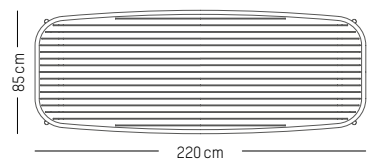

Rectangular table large

W: 85 cm | 33.5 inch
L: 220 cm | 86.6 inch
H: 75 cm | 29.5 inch
Weight: 27 kg | 59.5 lb

PACKAGING :

packaging table top
L: 222 cm | 87.4 inch
W: 88 cm | 34.6 inch
H: 5 cm | 2 inch
Weight: 27 kg | 59.5 lb

packaging legs (x2)
L: 19 cm | 7.5 inch
W: 19 cm | 7.5 inch
H: 80 cm | 31.5 inch
Weight: 4 kg | 8.9 lb

Assembly