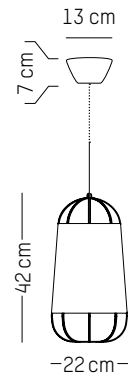

Power

110-120 V 60 HZ

Table lamp

-

L: 33 cm | 13 inch
W: 21 cm | 8.3 inch
H: 44,5 cm | 17.5 inch
Cable length: 200 cm | 79 inch
Weight: 1,3 kg | 2.9 lb

PACKAGING :

Type: Carton box
L: 46 cm | 18.1 inch
W: 45 cm | 17.7 inch
H: 23 cm | 9.1 inch
Weight: 2,7 kg | 6 lb

Floor lamp

-

L: 54 cm | 21.3 inch
W : 34 cm | 13.4 inch
H : 120 cm | 47.3 inch
Cable length : 200 cm | 79 inch
Weight: 2 kg | 4.4 lb

PACKAGING :

Type: Carton box
L: 133 cm | 54.4 inch
W: 54 cm | 21.3 inch
H: 25 cm | 9.8 inch
Weight: 6,6 kg | 14.6 lb

110-120 V 60 HZ

Small

-

Ø: 22 cm | 8.7 inch
H: 42 cm | 16.5 inch
Weight: 0,4 kg | 0.9 lb
Cable length: 250 cm | 99 inch or
on demand: 1000 cm | 394 inch

PACKAGING :

Type: Carton box
L: 27,5 cm | 10.8 inch
W: 27,5 cm | 10.8 inch
H: 48,5 cm | 19.1 inch
Weight: 1,3 kg | 2.9 lb

Medium

-

Ø: 47 cm | 18.5 inch
H: 60 cm | 23.6 inch
Weight: 0,8 kg | 1.8 lb
Cable length: 250 cm | 99 inch or
on demand: 1000 cm | 394 inch

PACKAGING :

Type: Carton box
L: 52,5 cm | 20.7 inch
W: 52,5 cm | 20.7 inch
H: 66,5 cm | 26.2 inch
Weight: 3,5 kg | 7.7 lb