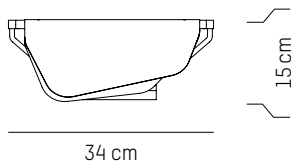

LED input:
324 lumens

US

Power

110-120 V 60 HZ

L: 34 cm | 13.4 inch
D: 20 cm | 7.9 inch
H: 15 cm | 5.9 inch
Weight: 1 kg | 2.2 lb

PACKAGING :

Type: Carton box
L: 42 cm | 16.5 inch
W: 32 cm | 12.6 inch
H: 24 cm | 9.5 inch
Weight: 2,1 kg | 4.6 lb