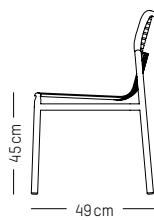

Bench

-

L: 121 cm | 47.7 inch
W: 49 cm | 19.3 inch
H: 77 cm | 30.3 inch (back)
H: 40 cm | 15.7 inch (seat)
Weight: 11 kg | 24.2 lb

PACKAGING :

L: 130 cm | 51.2 inch
W: 55 cm | 21.6 inch
H: 83 cm | 32.7 inch
Weight: 14 kg | 30.9 lb

Stackable

Bench without back

-

L: 156 cm | 61.4inch
W: 50 cm | 19.7 inch
H: 45 cm | 15.8 inch (seat)
Weight: 8 kg | 17.6 lb

PACKAGING :

L: 160 cm | 63 inch
W: 55 cm | 21.6 inch
H: 83 cm | 32.7 inch
Weight: 11 kg | 24.3 lb

Stackable