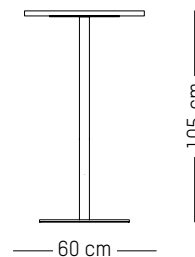

ORIGIN

Europe

TECHNICAL SPECIFICATIONS

Square high

-

L: 60 cm | 23.6 inch
W: 60 cm | 23.6 inch
H: 105 cm | 41.34 inch
Weight: 22,5 kg | 49.6 lb

PACKAGING :

L: 110 cm | 43,3 inch
L: 65 cm | 25,6 inch
H: 7 cm | 2.8 inch
Weight: 24 kg | 53 lb