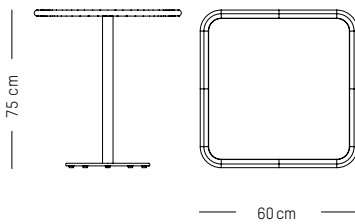

WEEK - END

STUDIO BRICHET ZIEGLER

2019

Square bistro table

L: 60 cm | 27.5 inch
W: 60cm | 27.5 inch
H: 75 cm | 29.5 inch
Weight: 11 kg | 24.2 lb

PACKAGING :

L: 72 cm | 28.3 inch
W: 72 cm | 28.3 inch
H: 78 cm | 30.7 inch
Weight: 14 kg | 30.9 lb

Assembly

Bistro tables

MATERIALS

Aluminium, matte grained Anti UV powder coating for outdoor use

COLORS

Black, White, Blue, Burgundy, Blush, Terracotta, Jade green, Glass green, Yellow