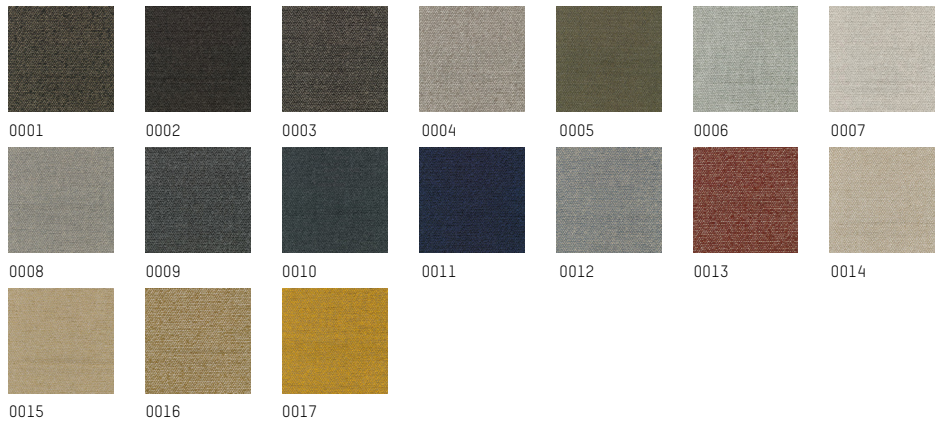

5C. KVADRAT - SAPHIRE

MATERIAL: 43% viscose 17% polyacrylic
15% new wool 9% cotton 8% polyester
8% linen
Width : 140cm - 55in
Weight : 1010g/ml - 35,630z/Lin.yd

DURABILITY: 44.000 Martindale
ENVIRONMENT: Greenguard Gold, HPD EPD
FIRE STANDARDS: : BS 5852 source 0 / 1 EN 1021-1 / 2 With flame retardant treatment: BS 5852 source 5