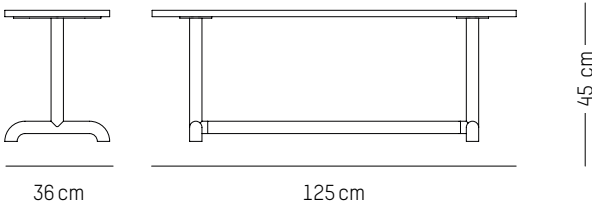

MATERIALS

Wooden top with matte lacquered oak veneer
Leg structure : Steel with matte grained powder coating

COLORS

Grey-brown, Red-brown

ORIGIN

Europe

Bench 125 cm

-