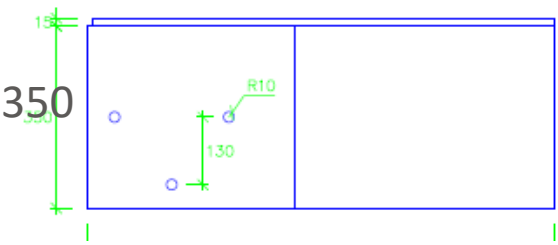

Outdoor display
Contact export department
to order

eva solo