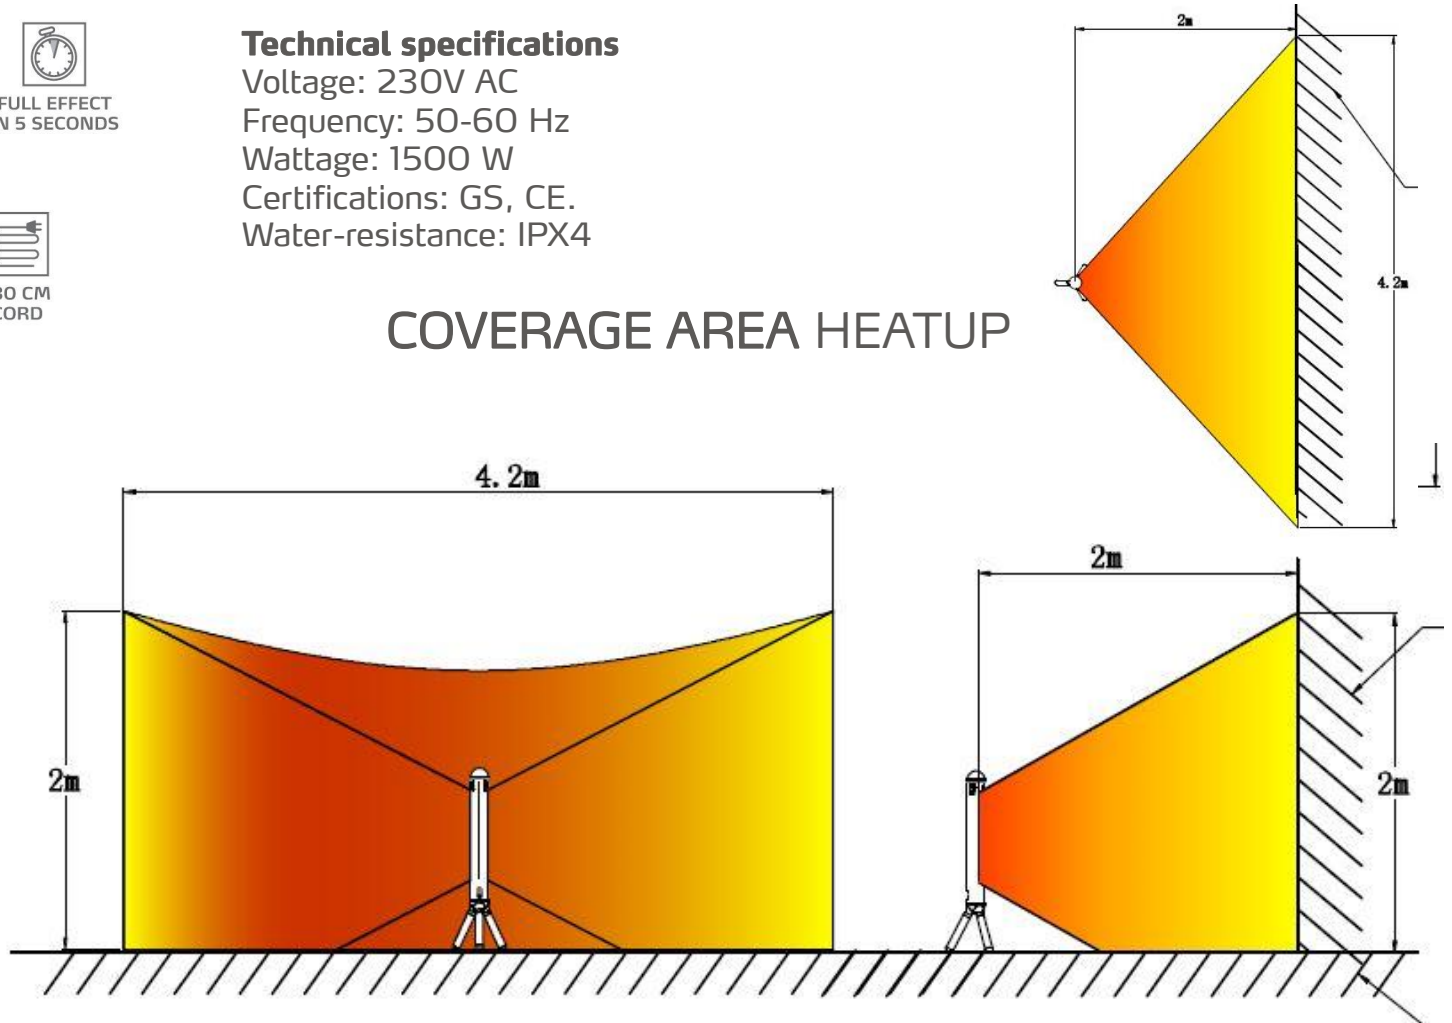

OUTDOOR

- BUILT-IN ANTI-TOPPLE DEVICE
- 3 HEAT SETTINGS
- FULL EFFECT IN 5 SECONDS
- 230 V
- 500
  1.000
  1.500
  WATT
- 180 CM CORD

Technical specifications

Voltage: 230V AC
Frequency: 50-60 Hz
Wattage: 1500 W
Certifications: GS, CE.
Water-resistance: IPX4

COVERAGE AREA HEATUP

eva solo