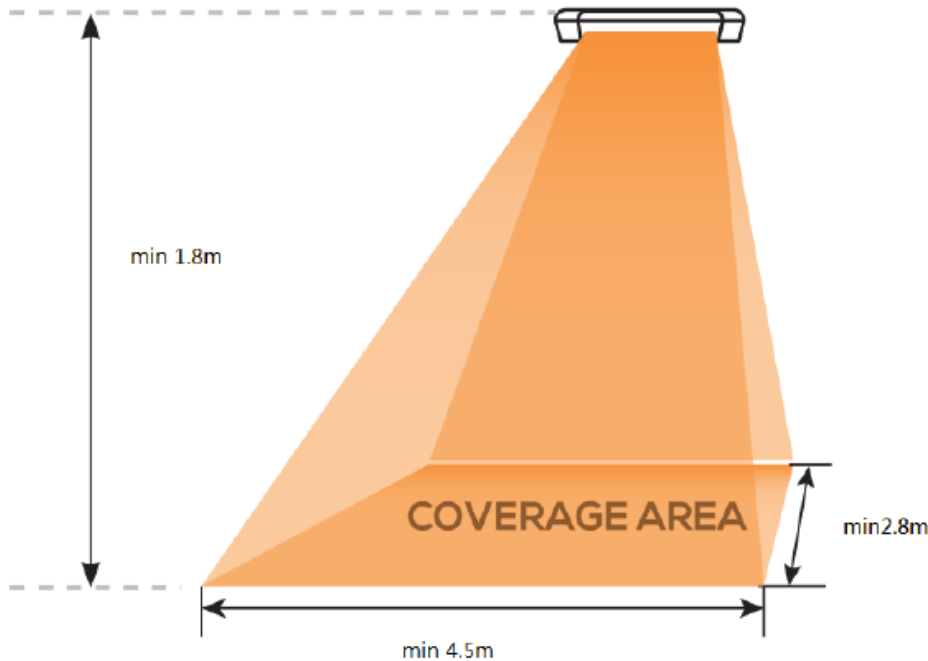

OUTDOOR

571139
Wall-mounted
Inkl. Remote control

Technical specifications

Voltage: 230 V AC
Frequency: 50-60 Hz
Wattage: 2,500 W
Min. fuse: 13 A
Certifications: GS, CE, TÜV
Water resistance: IP65
Heat dispersion: 4.5 x 2.8 x 1.8 m
Installation height: Min. 1.85 m.

The patio heater can be fitted in three different positions with an angling of 0-48° from innermost to outermost fitting point.

230 V

3 HEAT
SETTINGS

FULL EFFECT
IN 5 SECONDS

ULG⁺ Lamp

evasolo