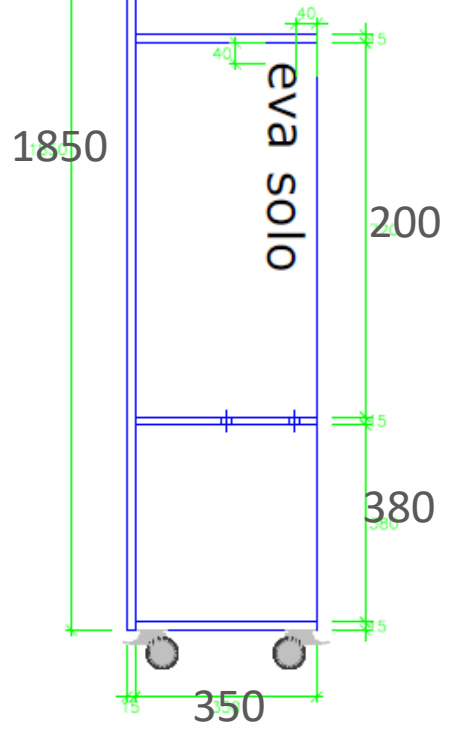

Outdoor display
Contact export department
to order

eva solo