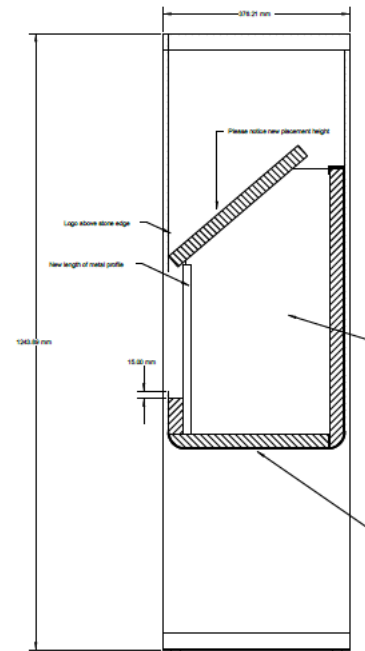

Made of corten steel.  
Dimensions: H125 x W43 x D37.5 cm.

571137  
H 125 x B 43 X T40 cm

**eva solo**