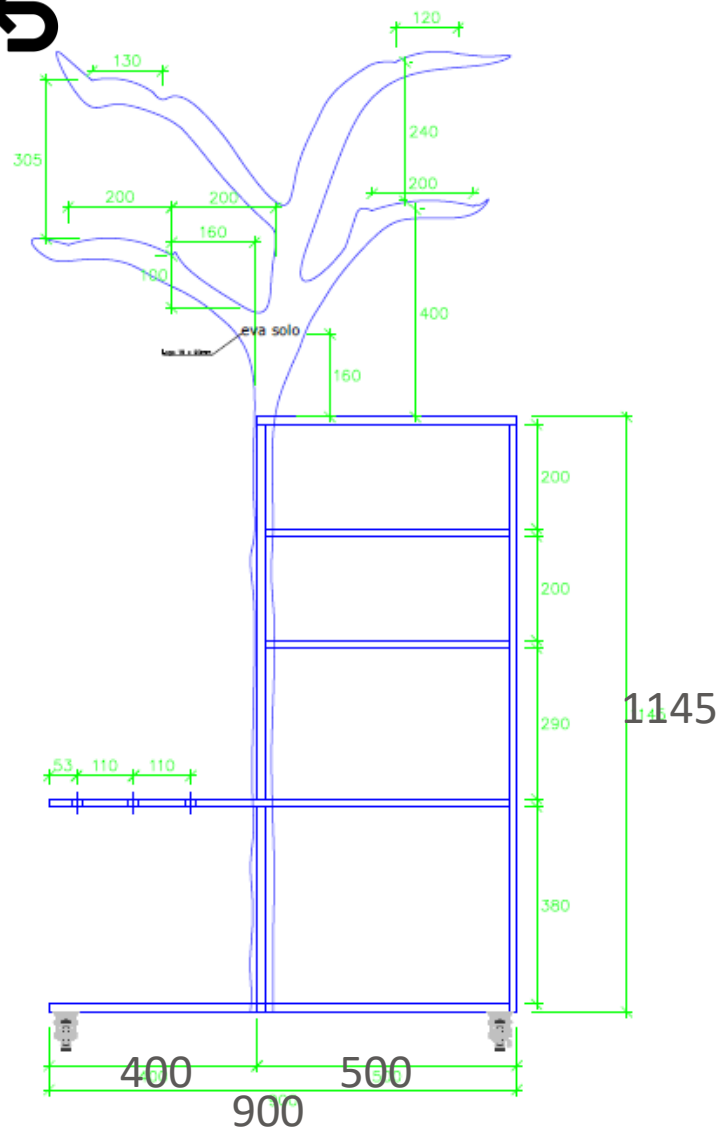

Outdoor display
Contact export department
to order