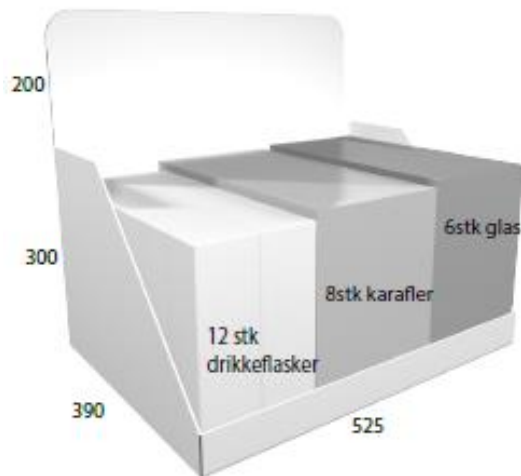

DISPLAY

---

2 display solutions under development

Cardboard display or wooden tray with top sign

Contains:

- Tumblers - 6 boxes
- Carafes - 8 pcs.
- Glass drinking bottles - 12 pcs.