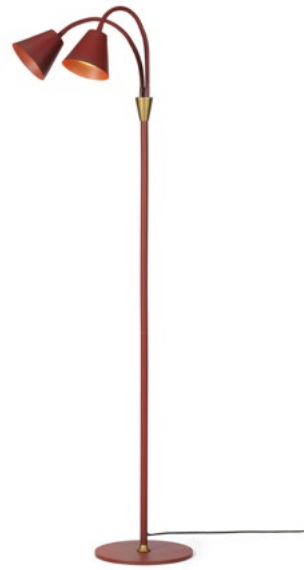

Hygge floor lamp 230V

Warm grey

Art. 744817

Size: Ø40 cm, H140 cm
Material: Metal
Color: Warm grey
Socket: 2 x E27, Max 40W, excl.
Cable: 200 cm black textile

Hygge floor lamp 230V

Graphite black

Art. 744800

Size: Ø40 cm, H140 cm
Material: Metal
Color: Graphite black
Socket: 2 x E27, Max 40W, excl.
Cable: 200 cm black textile

NEW

Hygge 2-arm floor lamp 230V

Warm grey

Art. 744879

Size: Ø12 cm, H135 cm
Material: Metal
Color: Warm grey and antique brass
Socket: 2 x GU10, Max 35W, excl.
Cable: 200 cm black textile

Hygge 2-arm floor lamp 230V

Maroon red

Art. 744893

Size: Ø12 cm, H135 cm
Material: Metal
Color: Maroon red and antique brass
Socket: 2 x GU10, Max 35W, excl.
Cable: 200 cm black textile

Hygge 2-arm floor lamp 230V