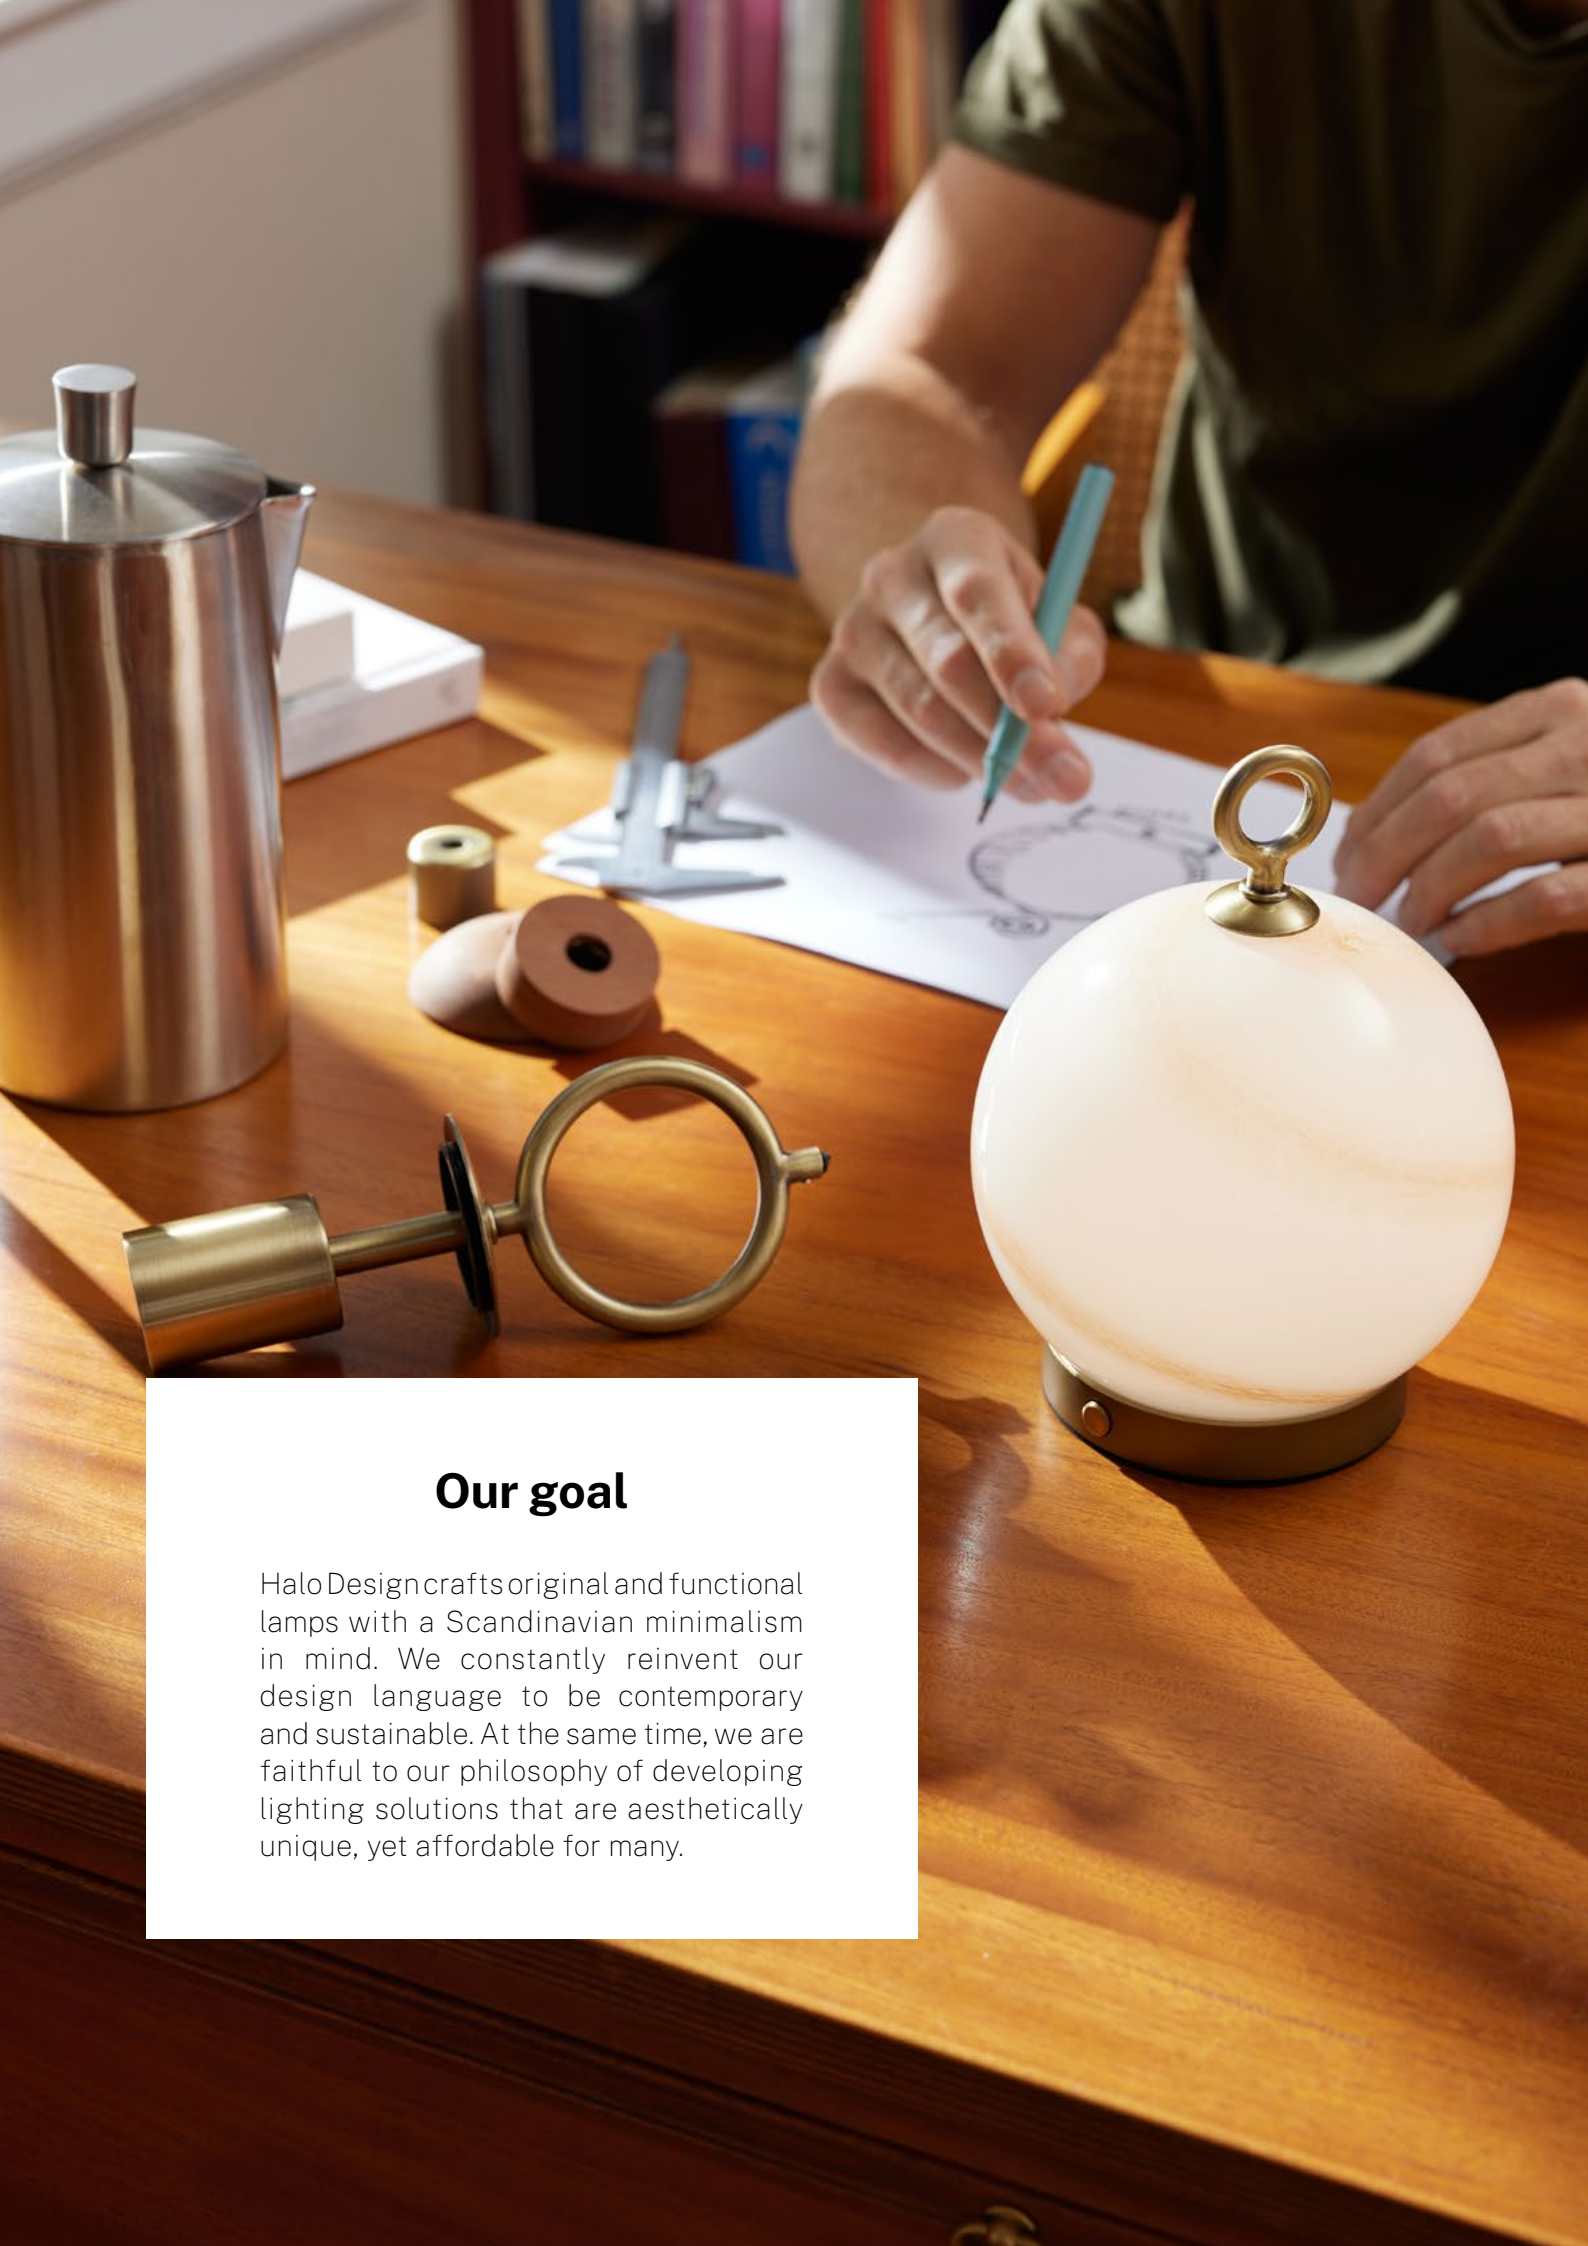

Our goal

HaloDesign crafts original and functional lamps with a Scandinavian minimalism in mind. We constantly reinvent our design language to be contemporary and sustainable. At the same time, we are faithful to our philosophy of developing lighting solutions that are aesthetically unique, yet affordable for many.