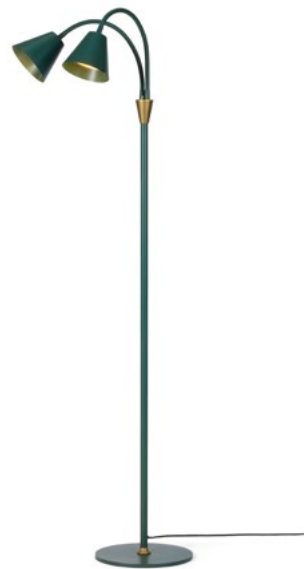

Hygge 2-arm floor lamp 230V

Deep green

Art. 744886

Size: Ø12 cm, H135 cm
Material: Metal
Color: Deep green and antique brass
Socket: 2 x GU10, Max 35W, excl.
Cable: 200 cm black textile