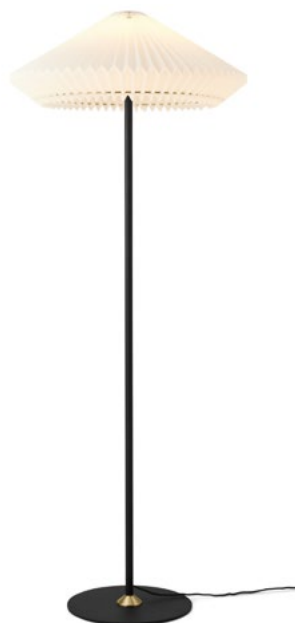

Paris pendant Ø56

Forest green

Art. 744282

Size: Ø56, H30 cm
Material: Fabric, oak wood, metal
Color: Forest green, dark oiled, antique brass
Socket: E27, Max 60W excl.
Cable: 300cm textile

Paris pendant Ø56

Size: Ø56, H30 cm
Material: Fabric, oak wood, metal
Color: Earth brown, dark oiled, antique brass
Socket: E27, Max 60W excl.
Cable: 300cm textile

Also available in:

Paris - floor lamp Ø56
Clean White & Black
Art. 745043

Size: Ø56 cm, H140 cm
Material: Metal, PVC, oak wood
Color: Clean white, light oiled, black
Socket: E27, Max 40W excl.
Cable: 180 cm black textile

Paris - floor lamp Ø56
Clean White & Antique Brass
Art. 745050