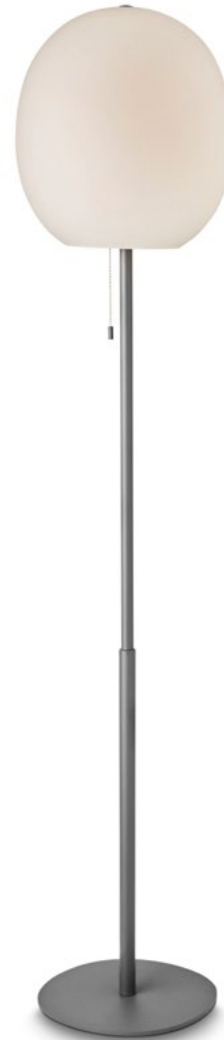

Wrong floor lamp

Opal/matt grey
Art. 742813

Size: Ø32, H150 cm
Material: Glass
Color: Opal, matt grey
Socket: E27, Max 40W excl.
Cable: 200cm textile