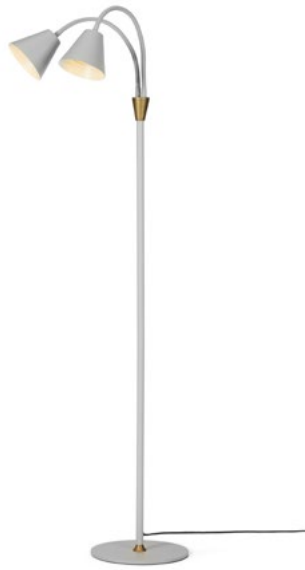

Hygge 2-arm floor lamp 230V

Warm grey

Art. 744879

Size: Ø12 cm, H135 cm
Material: Metal
Color: Warm grey and antique brass
Socket: 2 x GU10, Max 35W, excl.
Cable: 200 cm black textile