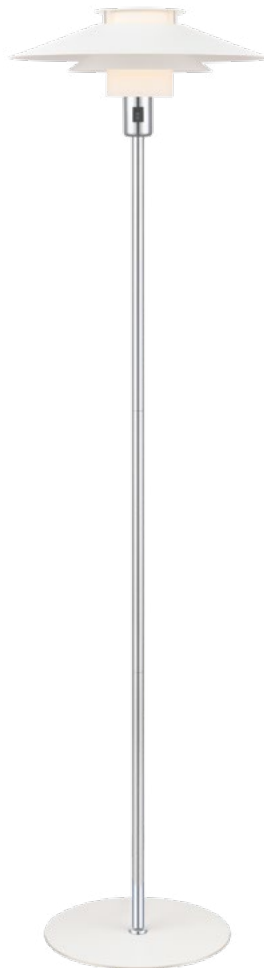

Rivoli table lamp Ø24
Black/antique brass
Art. 990709

Size: Ø24 cm, H30 cm
Material: Metal, brass
Color: Black, antique brass
Socket: G9, Max 28W excl.
Cable: 200 cm plastic

RECOMMENDED
G9 BULBS
PAGE 226

Rivoli table lamp Ø24
 Black/chrome
 Art. 990730

Size: Ø24 cm, H30 cm
Material: Metal, glass
Color: Black, chrome
Socket: G9, Max 28W excl.
Cable: 200 cm plastic

Rivoli floor lamp Ø40
 White/chrome
 Art. 990860