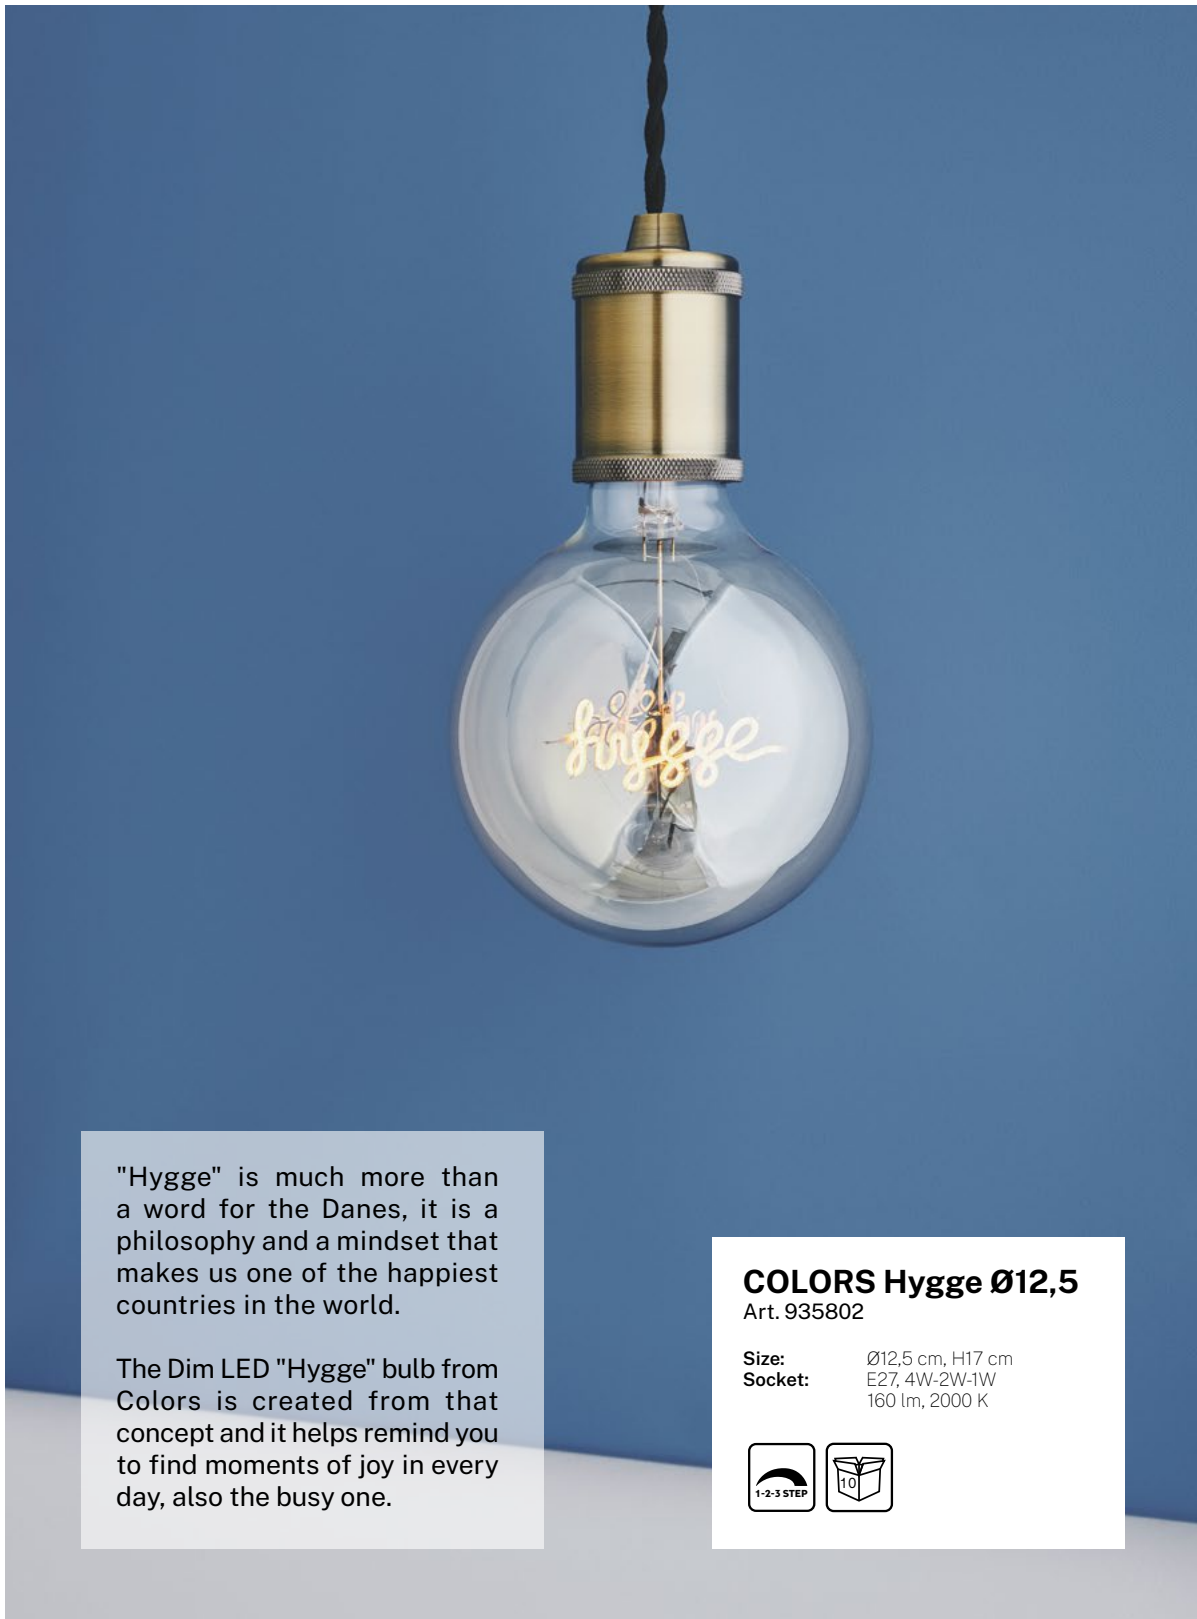

Art. 936700

Size: Ø12,5 cm, H23 cm
Socket: E27, 0,8W-2W-4W
360-140-40 lm, 2000 K

With memory function

Colors Hygge

"Hygge" is much more than a word for the Danes, it is a philosophy and a mindset that makes us one of the happiest countries in the world.