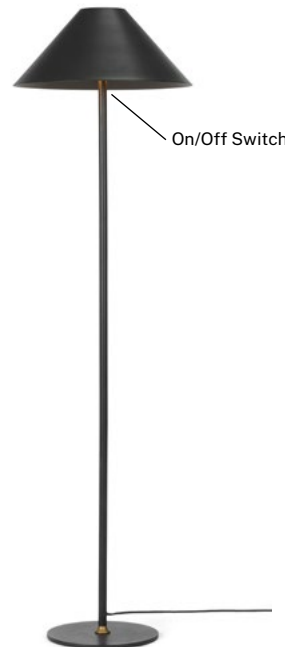

Hygge floor lamp 230V

Warm grey

Art. 744817

Size: Ø40 cm, H140 cm
Material: Metal
Color: Warm grey
Socket: 2 x E27, Max 40W, excl.
Cable: 200 cm black textile

Hygge floor lamp 230V

Graphite black

Art. 744800