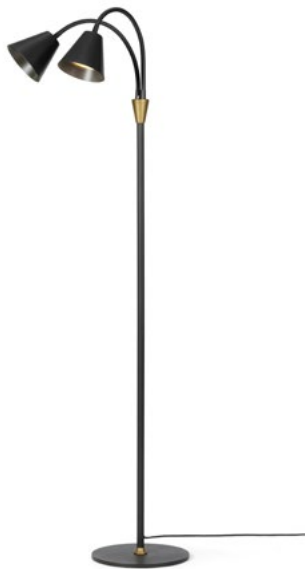

Hygge floor lamp 230V

Warm grey

Art. 744817

Size: Ø40 cm, H140 cm
Material: Metal
Color: Warm grey
Socket: 2 x E27, Max 40W, excl.
Cable: 200 cm black textile

Hygge floor lamp 230V

Graphite black

Art. 744800

Size: Ø40 cm, H140 cm
Material: Metal
Color: Graphite black
Socket: 2 x E27, Max 40W, excl.
Cable: 200 cm black textile

NEW

Hygge 2-arm floor lamp 230V

Warm grey

Art. 744879

Size: Ø12 cm, H135 cm
Material: Metal
Color: Warm grey and antique brass
Socket: 2 x GU10, Max 35W, excl.
Cable: 200 cm black textile

Hygge 2-arm floor lamp 230V

Maroon red

Art. 744893

Size: Ø12 cm, H135 cm
Material: Metal
Color: Maroon red and antique brass
Socket: 2 x GU10, Max 35W, excl.
Cable: 200 cm black textile

Hygge 2-arm floor lamp 230V