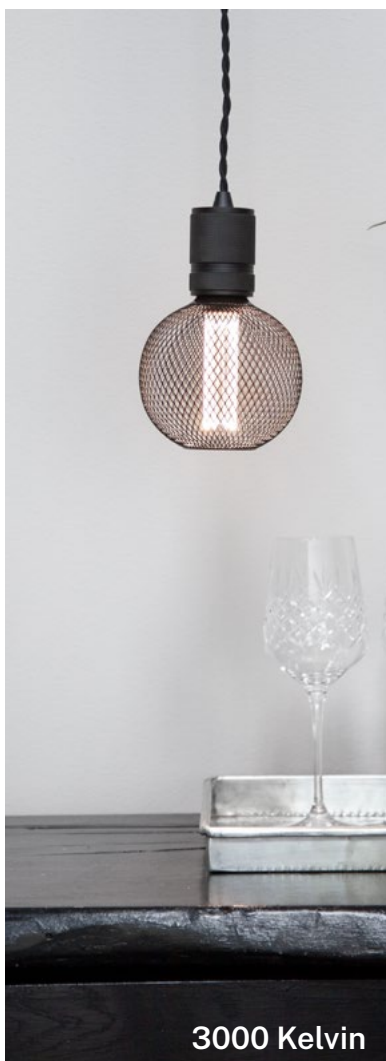

2000 Kelvin