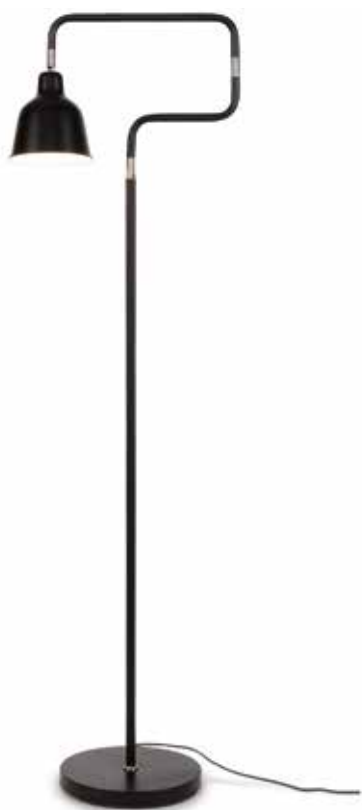

LONDON/F/B
Floor lamp iron London w.44xh.150cm/shade dia.16xh.16cm, black
also available in white LONDON/F/W