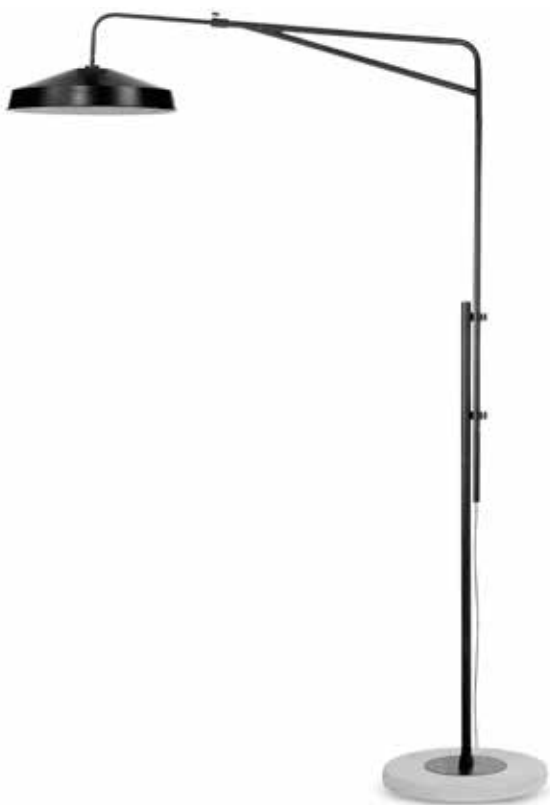

CAMBRIDGE
the perfect lamp for book lovers!

CAMBRIDGE/F/B
Floor lamp iron/wood Cambridge for books h.168cm/shade
dia.30xh.32cm, natural/black

CAMBRIDGE/F/W
Floor lamp iron/wood Cambridge for books h.168cm/shade
dia.30xh.32cm, natural/white

CHICAGO/F/SG
Floor lamp iron Chicago h.205cm/shade dia.36xh.30cm, smoke grey

CHICAGO/F/W
Floor lamp iron Chicago h.205cm/shade dia.36xh.30cm, white

BRIGHTON DENVER & GLASGOW

Brighton's height and arm with shade are both adjustable.

Denver has a mix of industrial colours; grey shade, copper tube and cement, round base.

Glasgow matt black and Denver with black shade.

BRIGHTON/F/IRON/B
Floor lamp iron/cement Brighton matt black/shade iron dia.51xh.14cm, black
also available in copper BRIGHTON/F/IRON/B C