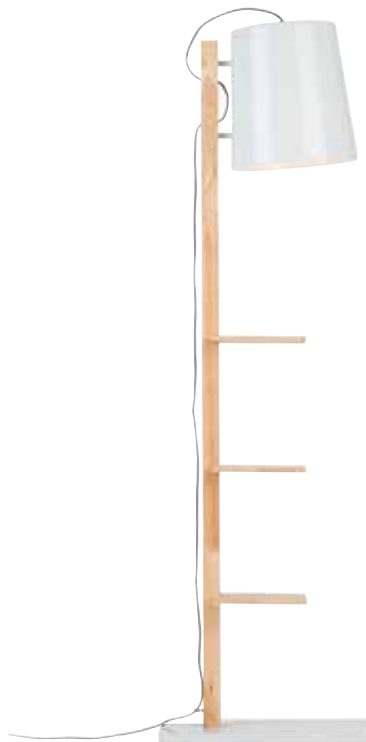

BIARRITZ/F/W
Floor lamp iron Biarritz h.143xw.43cm/shade dia.12xh.16cm, white

MADRID/F/B
Floor lamp iron/cement base Madrid h.147x32cm/shade dia.18xh.19cm, black

MADRID/F/W
Floor lamp iron/cement base Madrid w.32xh.147cm/shade dia.18xh.19cm, white

CAMBRIDGE
the perfect lamp for book lovers!

CAMBRIDGE/F/B
Floor lamp iron/wood Cambridge for books h.168cm/shade
dia.30xh.32cm, natural/black

CAMBRIDGE/F/W
Floor lamp iron/wood Cambridge for books h.168cm/shade
dia.30xh.32cm, natural/white

CHICAGO/F/SG
Floor lamp iron Chicago h.205cm/shade dia.36xh.30cm, smoke grey

CHICAGO/F/W
Floor lamp iron Chicago h.205cm/shade dia.36xh.30cm, white

BRIGHTON DENVER & GLASGOW

Brighton's height and arm with shade are both adjustable.