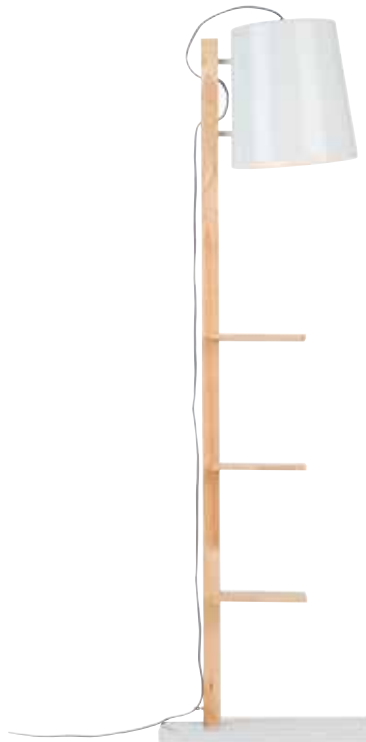

BIARRITZ/F/W
Floor lamp iron Biarritz h.143xw.43cm/shade dia.12xh.16cm, white

MADRID/F/B
Floor lamp iron/cement base Madrid h.147x32cm/shade dia.18xh.19cm, black

MADRID/F/W
Floor lamp iron/cement base Madrid w.32xh.147cm/shade dia.18xh.19cm, white

CAMBRIDGE
*the perfect
lamp for
book lovers!*

CAMBRIDGE/F/B
Floor lamp iron/wood Cambridge for books h.168cm/shade
dia.30xh.32cm, natural/black

CAMBRIDGE/F/W
Floor lamp iron/wood Cambridge for books h.168cm/shade
dia.30xh.32cm, natural/white

CHICAGO/F/SG
Floor lamp iron Chicago h.205cm/shade dia.36xh.30cm, smoke grey

CHICAGO/F/W
Floor lamp iron Chicago h.205cm/shade dia.36xh.30cm, white

BRIGHTON DENVER & GLASGOW

Brighton's height and arm with shade are both adjustable.