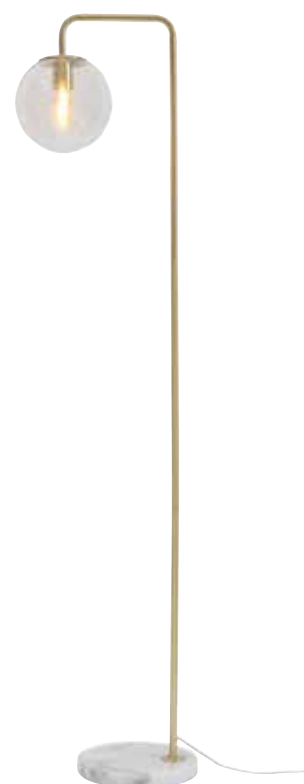

LIMA/F/6030/W
Floor lamp iron Lima h.145cm/shade 60x30cm, white also available in XL version LIMA/F160/8040 and XXL version LIMA/F200/10040, shade in 8 colours

SEATTLE/F/B
Floor lamp iron Seattle h.152xb.23cm adjustable, black excl. light bulb 425414

SHEFFIELD/F/B
Floor lamp iron Sheffield h.170xb.47cm adjustable, black also available in white SHEFFIELD/F/W, excl. light bulb 425414

TOULOUSE & WARSAW

Toulouse, with matt golden dome and white marble base, has a retro appearance.

Warsaw with clear glass globe and white marble base.

Warsaw in black and white marble base of Toulouse.

WARSAW/F/B
Floor lamp iron/glass Warsaw h.156cm/globe dia.20cm, clear/black
excl. light bulb 425494

WARSAW/F/GO
Floor lamp iron/glass Warsaw h.156cm/globe dia.20cm, clear/gold
excl. light bulb 425494

TOULOUSE/F/GO
Floor lamp iron/marble Toulouse h.150cm /shade round dia.40x20cm gold

MONTREAL/F/N/6030/B
Floor lamp ashwood 3-legs Montreal h.135cm/shade 60x30cm, black
shade in 8 colours