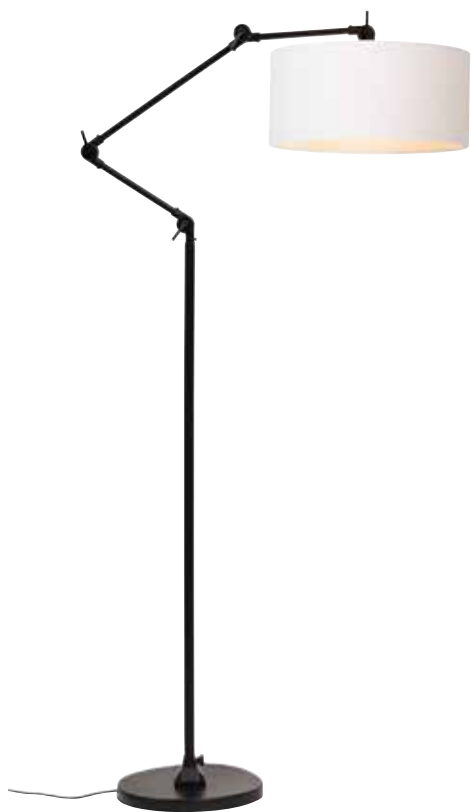

AMSTERDAM/F/B/4723/W
Floor lamp iron/textile Amsterdam h.190cm/shade 47x23cm, white
shade in 8 colours