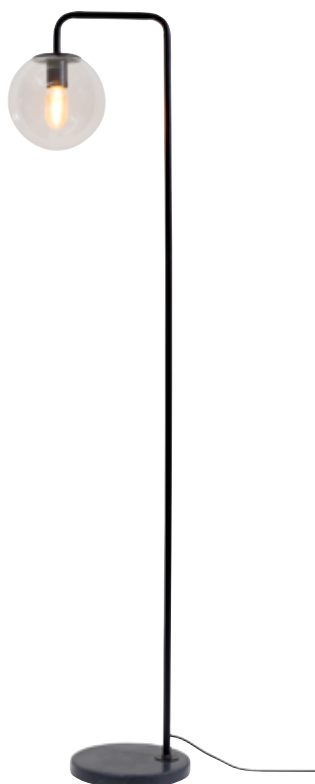

LIMA/F/6030/W
Floor lamp iron Lima h.145cm/shade 60x30cm, white also available in XL version LIMA/F160/8040 and XXL version LIMA/F200/10040, shade in 8 colours

SEATTLE/F/B
Floor lamp iron Seattle h.152xb.23cm adjustable, black excl. light bulb 425414

SHEFFIELD/F/B
Floor lamp iron Sheffield h.170xb.47cm adjustable, black also available in white SHEFFIELD/F/W, excl. light bulb 425414

TOULOUSE & WARSAW

Toulouse, with matt golden dome and white marble base, has a retro appearance.

Warsaw with clear glass globe and white marble base.

Warsaw in black and white marble base of Toulouse.

WARSAW/F/B
Floor lamp iron/glass Warsaw h.156cm/globe dia.20cm, clear/black
excl. light bulb 425494

WARSAW/F/GO
Floor lamp iron/glass Warsaw h.156cm/globe dia.20cm, clear/gold
excl. light bulb 425494

TOULOUSE/F/GO
Floor lamp iron/marble Toulouse h.150cm /shade round dia.40x20cm gold

MONTREAL/F/N/6030/B
Floor lamp ashwood 3-legs Montreal h.135cm/shade 60x30cm, black
shade in 8 colours