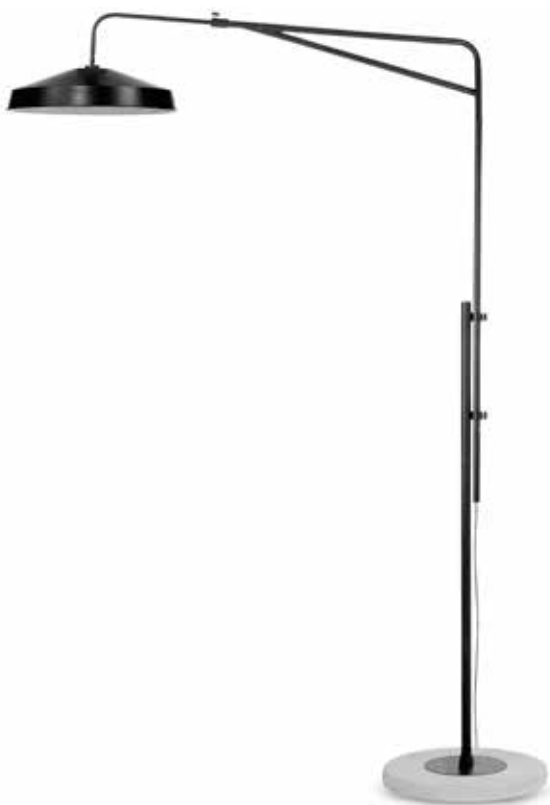

CAMBRIDGE
*the perfect
lamp for
book lovers!*

CAMBRIDGE/F/B
Floor lamp iron/wood Cambridge for books h.168cm/shade dia.30xh.32cm, natural/black

CAMBRIDGE/F/W
Floor lamp iron/wood Cambridge for books h.168cm/shade dia.30xh.32cm, natural/white

CHICAGO/F/SG
Floor lamp iron Chicago h.205cm/shade dia.36xh.30cm, smoke grey

CHICAGO/F/W
Floor lamp iron Chicago h.205cm/shade dia.36xh.30cm, white

BRIGHTON DENVER & GLASGOW

Brighton's height and arm with shade are both adjustable.

Denver has a mix of industrial colours; grey shade, copper tube and cement, round base.

Glasgow matt black and Denver with black shade.

BRIGHTON/F/IRON/B
Floor lamp iron/cement Brighton matt black/shade iron dia.51xh.14cm, black
also available in copper BRIGHTON/F/IRON/B C