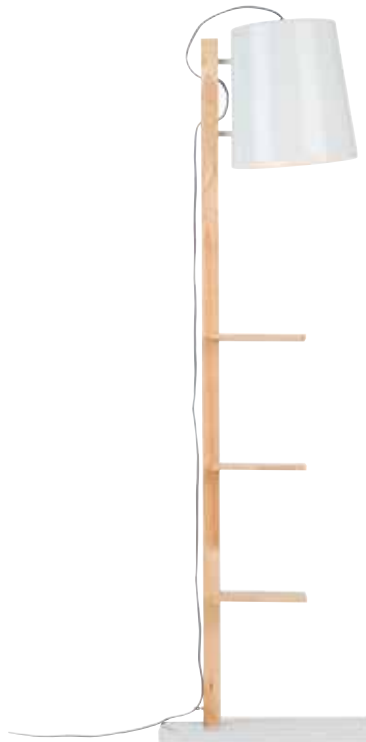

BIARRITZ/F/W
Floor lamp iron Biarritz h.143xw.43cm/shade dia.12xh.16cm, white

MADRID/F/B
Floor lamp iron/cement base Madrid h.147x32cm/shade dia.18xh.19cm, black

MADRID/F/W
Floor lamp iron/cement base Madrid w.32xh.147cm/shade dia.18xh.19cm, white

CAMBRIDGE
*the perfect
lamp for
book lovers!*

CAMBRIDGE/F/B
Floor lamp iron/wood Cambridge for books h.168cm/shade dia.30xh.32cm, natural/black

CAMBRIDGE/F/W
Floor lamp iron/wood Cambridge for books h.168cm/shade dia.30xh.32cm, natural/white

CHICAGO/F/SG
Floor lamp iron Chicago h.205cm/shade dia.36xh.30cm, smoke grey

CHICAGO/F/W
Floor lamp iron Chicago h.205cm/shade dia.36xh.30cm, white

BRIGHTON DENVER & GLASGOW

Brighton's height and arm with shade are both adjustable.