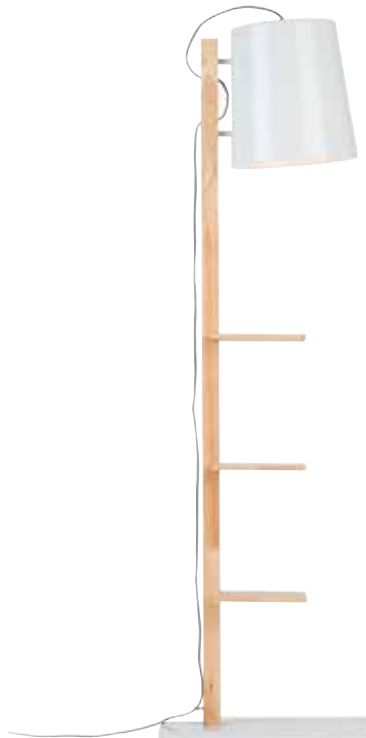

BIARRITZ/F/W
Floor lamp iron Biarritz h.143xw.43cm/shade dia.12xh.16cm, white

MADRID/F/B
Floor lamp iron/cement base Madrid h.147x32cm/shade dia.18xh.19cm, black

MADRID/F/W
Floor lamp iron/cement base Madrid w.32xh.147cm/shade dia.18xh.19cm, white

CAMBRIDGE
*the perfect
lamp for
book lovers!*

CAMBRIDGE/F/B
Floor lamp iron/wood Cambridge for books h.168cm/shade
dia.30xh.32cm, natural/black

CAMBRIDGE/F/W
Floor lamp iron/wood Cambridge for books h.168cm/shade
dia.30xh.32cm, natural/white

CHICAGO/F/SG
Floor lamp iron Chicago h.205cm/shade dia.36xh.30cm, smoke grey

CHICAGO/F/W
Floor lamp iron Chicago h.205cm/shade dia.36xh.30cm, white

BRIGHTON DENVER & GLASGOW

Brighton's height and arm with shade are both adjustable.