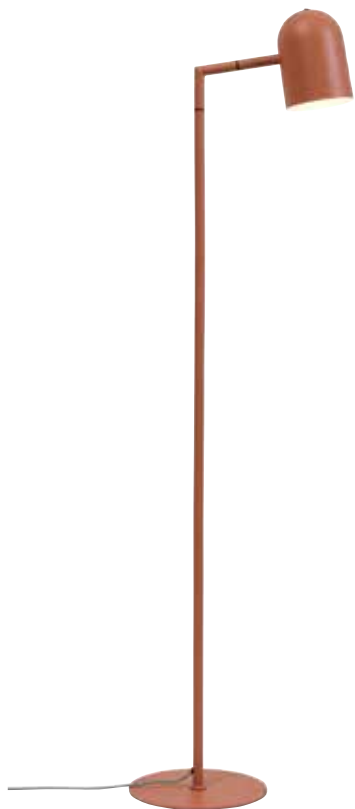

MARSEILLE
*in matt black,
terra and
sand*

MARSEILLE/F/B
Floor lamp iron Marseille h.141cm/shade round h.17xdia.12cm, black

MARSEILLE/F/S
Floor lamp iron Marseille h.141cm/shade round h.17xdia.12cm, sand

MARSEILLE/F/TE
Floor lamp iron Marseille h.141cm/shade round h.17xdia.12cm, terra

NASHVILLE OSLO & PARIS

*You can adjust the position of
the three arms of Nashville.*

*Oslo with big light bulbs 425484.
The lamp also looks good with
the smaller bulbs 425464.*