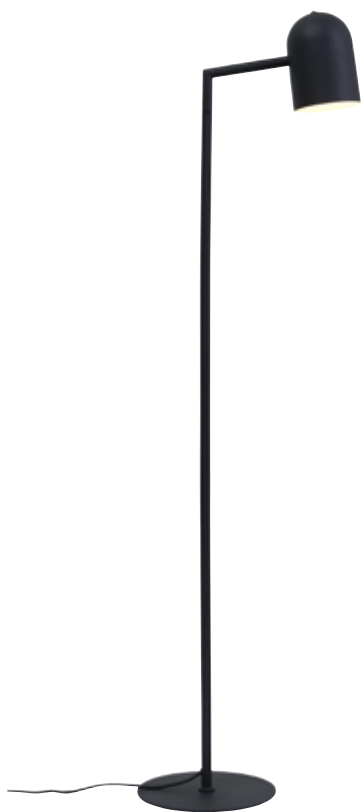

HAMPTON/F/B/6030/B
Floor lamp iron/black 3-legs Hampton h.150cm/kap60x30cm, black
also available in white HAMPTON/F/W/6030, shade in 8 colours

MONACO/F/W/4723/W
Floor lamp iron/white Monaco h.150cm/round table dia.35x2,5cm/shade 47x23cm,
white
shade in 8 colours

MARSEILLE
*in matt black,
terra and
sand*

MARSEILLE/F/B
Floor lamp iron Marseille h.141cm/shade round h.17xdia.12cm, black

MARSEILLE/F/S
Floor lamp iron Marseille h.141cm/shade round h.17xdia.12cm, sand