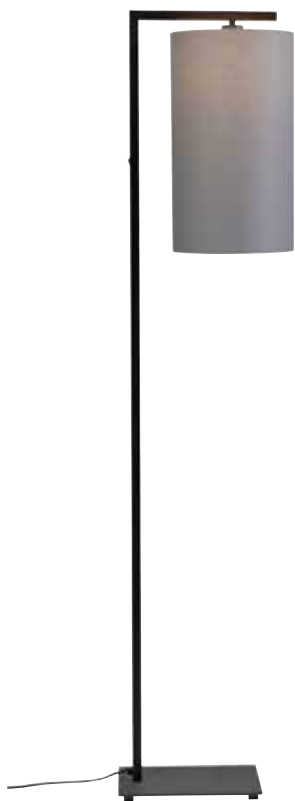

STOCKHOLM/H40/GG
Hanging lamp biodegradable Stockholm dia.43xh.40cm green-grey
also available in white STOCKHOLM/H40/W

AMSTERDAM & BOSTON

Boston with long cylindrical shade 2545. The tube is square.

Go for a new look and combine textile shades with the black base of Amsterdam. Shades are available in eight colours!

Boston with 3220 shade and detail of Amsterdam.

AMSTERDAM/F/B/4723/W
Floor lamp iron/textile Amsterdam h.190cm/shade 47x23cm, white
shade in 8 colours

BOSTON/F/B/2545/LG
Floor lamp iron Boston h.160cm/shade 25x45cm, light grey
shade in 8 colours