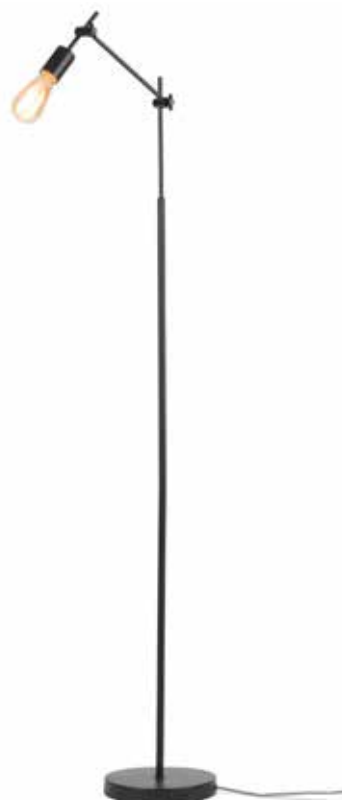

SHEFFIELD/F/B
Floor lamp iron Sheffield h.170xb.47cm adjustable, black
also available in white SHEFFIELD/F/W, excl. light bulb 425414