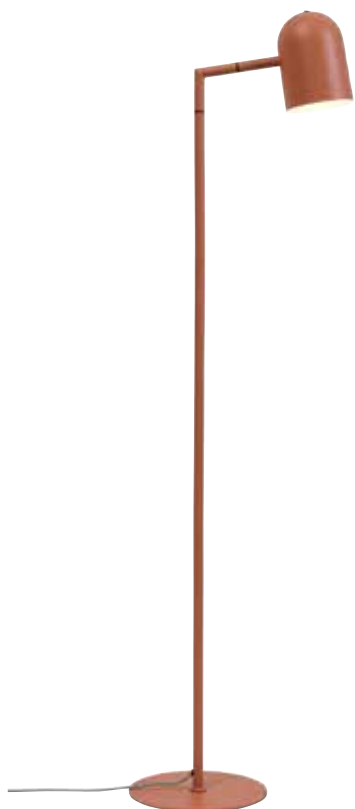

**MONACO/F/W/4723/W**  
Floor lamp iron/white Monaco h.150cm/round table dia.35x2,5cm/shade 47x23cm,  
white  
shade in 8 colours

**MARSEILLE**  
*in matt black,  
terra and  
sand*

**MARSEILLE/F/B**  
Floor lamp iron Marseille h.141cm/shade round h.17xdia.12cm, black

**MARSEILLE/F/S**  
Floor lamp iron Marseille h.141cm/shade round h.17xdia.12cm, sand

**MARSEILLE/F/TE**  
Floor lamp iron Marseille h.141cm/shade round h.17xdia.12cm, terra