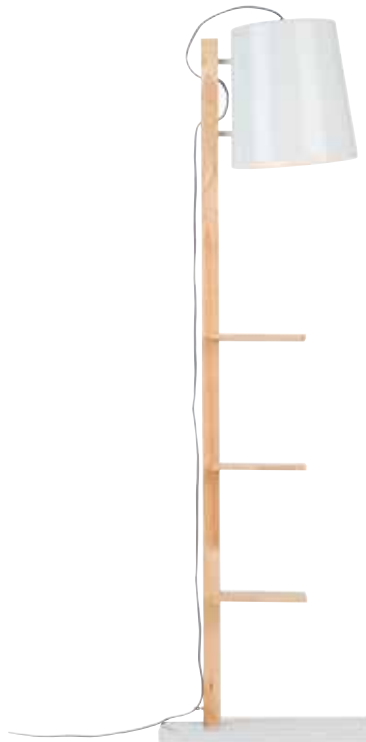

**BIARRITZ/F/W**  
Floor lamp iron Biarritz h.143xw.43cm/shade dia.12xh.16cm, white

**MADRID/F/B**  
Floor lamp iron/cement base Madrid h.147x32cm/shade dia.18xh.19cm, black

**MADRID/F/W**  
Floor lamp iron/cement base Madrid w.32xh.147cm/shade dia.18xh.19cm, white

**CAMBRIDGE**  
*the perfect  
lamp for  
book lovers!*

**CAMBRIDGE/F/B**  
Floor lamp iron/wood Cambridge for books h.168cm/shade  
dia.30xh.32cm, natural/black

**CAMBRIDGE/F/W**  
Floor lamp iron/wood Cambridge for books h.168cm/shade  
dia.30xh.32cm, natural/white

**CHICAGO/F/SG**  
Floor lamp iron Chicago h.205cm/shade dia.36xh.30cm, smoke grey

**CHICAGO/F/W**  
Floor lamp iron Chicago h.205cm/shade dia.36xh.30cm, white