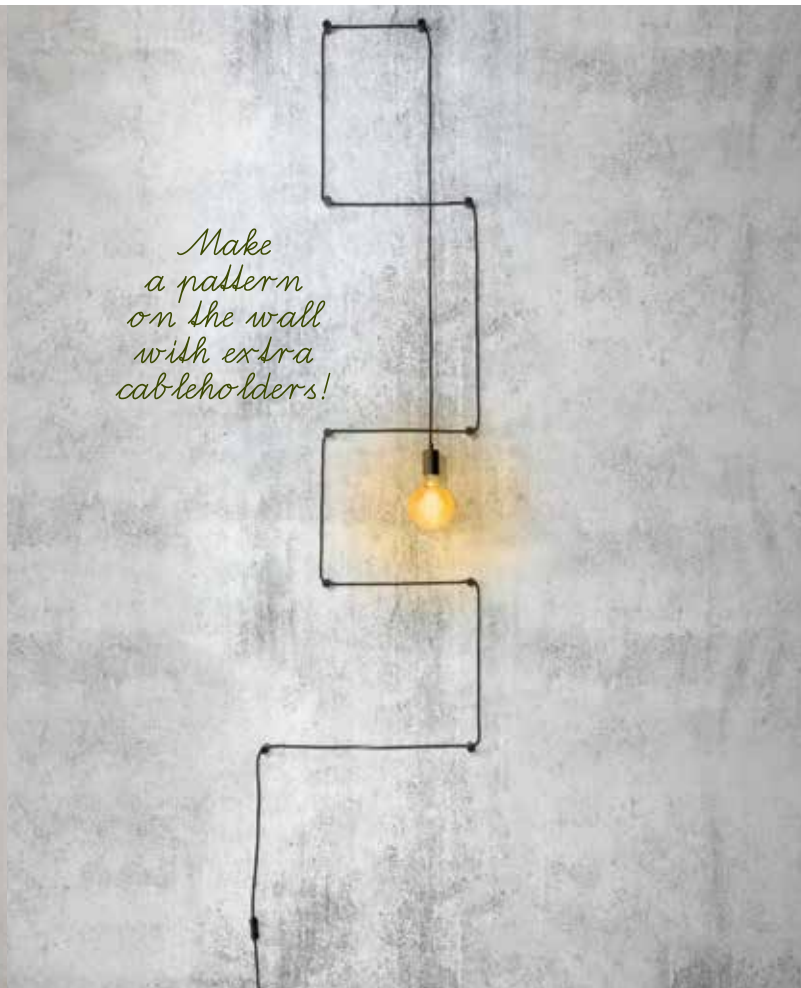

**OSLO** *the single pendant comes with a stylish cableholder*

**OSLO/H1/B6M**  
Hanging system Oslo/1 lamp fabric textile wire 6m + cable holder, black  
excl. light bulb 425484

**OSLO/H3/B**  
Hanging system Oslo/3 lamps fabric cable l.150cm, black  
excl. light bulb 425484