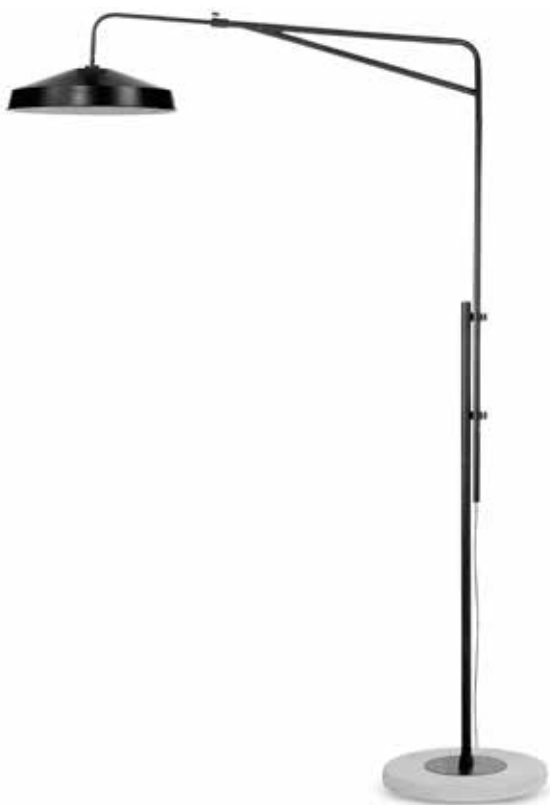

BRIGHTON/F/IRON/B
Floor lamp iron/cement Brighton matt black/shade iron dia.51xh.14cm, black
also available in copper BRIGHTON/F/IRON/B C