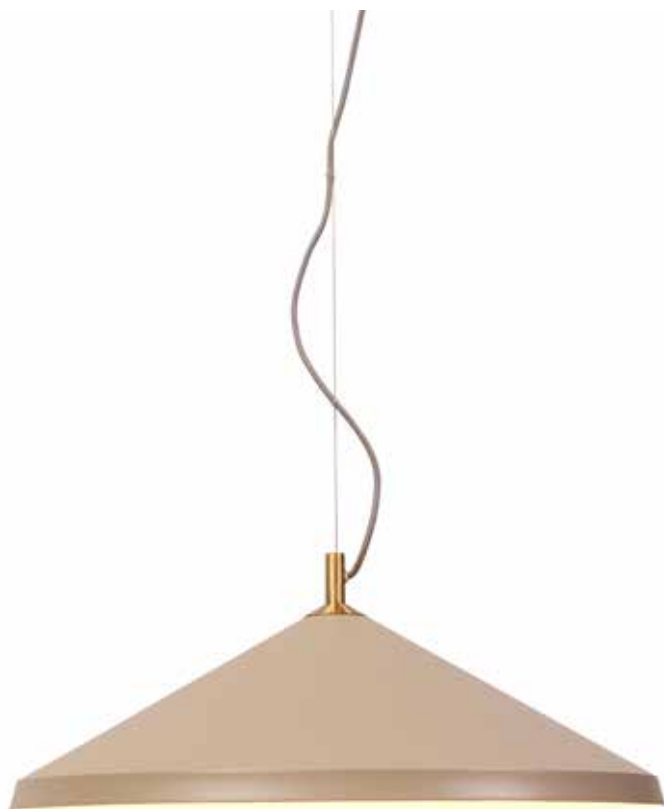

MONTREUX/H/S
Hanging lamp aluminum/brass Montreux round dia.60x24cm, sand