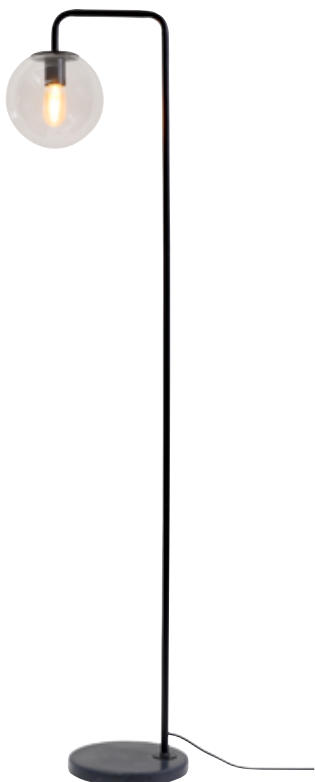

**SEATTLE/F/B**  
Floor lamp iron Seattle h.152xb.23cm adjustable, black  
excl. light bulb 425414

**SHEFFIELD/F/B**  
Floor lamp iron Sheffield h.170xb.47cm adjustable, black  
also available in white SHEFFIELD/F/W, excl. light bulb 425414

**WARSAW/F/B**  
Floor lamp iron/glass Warsaw h.156cm/globe dia.20cm, clear/black  
excl. light bulb 425494

**WARSAW/F/GO**  
Floor lamp iron/glass Warsaw h.156cm/globe dia.20cm, clear/gold  
excl. light bulb 425494