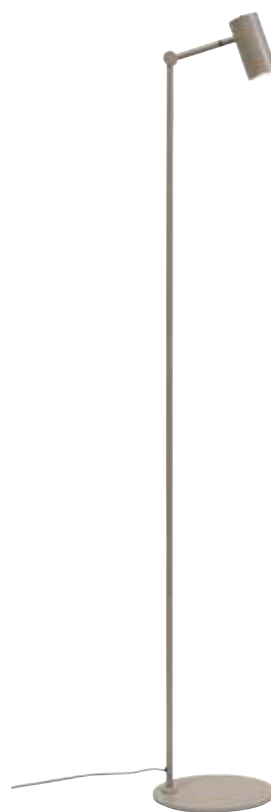

**LYON/F/B**  
Floor lamp iron Lyon w.80xh.153cm/shade dia.16xh.17cm, black

**LYON/F/GO**  
Floor lamp iron Lyon w.80xh.153cm/shade dia.16xh.17cm, gold

**VALENCIA/F/B**  
Floor lamp iron Valencia w.49xh.144cm/shade dia.12,5xh.20cm, black

**VALENCIA/F/GO**  
Floor lamp iron Valencia w.44xh.144cm/shade dia.12,5xh.20cm, gold

**MONTREUX**  
*minimalistic  
with a compact  
beam of reading  
light*

**MONTREUX/F/B**  
Floor lamp iron Montreux h.149,5cm LED 5W/tube h.11x5,5cm, black  
excl. light bulb 423450

**MONTREUX/F/S**  
Floor lamp iron Montreux h.149,5cm LED 5W/tube h.11x5,5cm, sand  
excl. light bulb 423450

**MILANO/FXL/B/6030/B**  
Floor lamp iron/black Milano XL h.320cm/shade 60x30cm, black  
also available in nickel MILANO/FXL/N/6030, shade in 8 colours