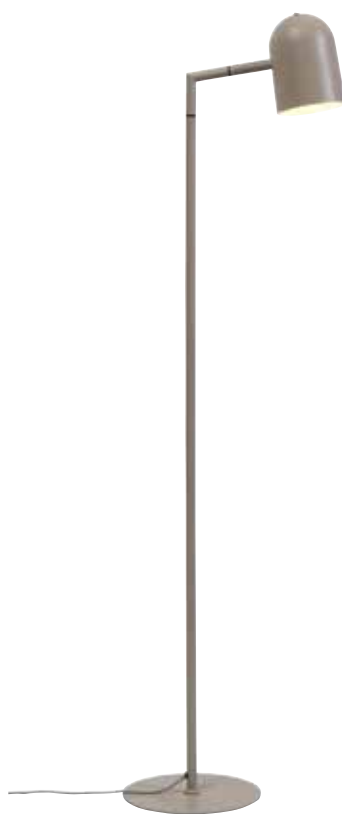

**MONACO/F/W/4723/W**  
Floor lamp iron/white Monaco h.150cm/round table dia.35x2,5cm/shade 47x23cm,  
white  
shade in 8 colours

**MARSEILLE**  
*in matt black,  
terra and  
sand*

**MARSEILLE/F/B**  
Floor lamp iron Marseille h.141cm/shade round h.17xdia.12cm, black

**MARSEILLE/F/S**  
Floor lamp iron Marseille h.141cm/shade round h.17xdia.12cm, sand

**MARSEILLE/F/TE**  
Floor lamp iron Marseille h.141cm/shade round h.17xdia.12cm, terra