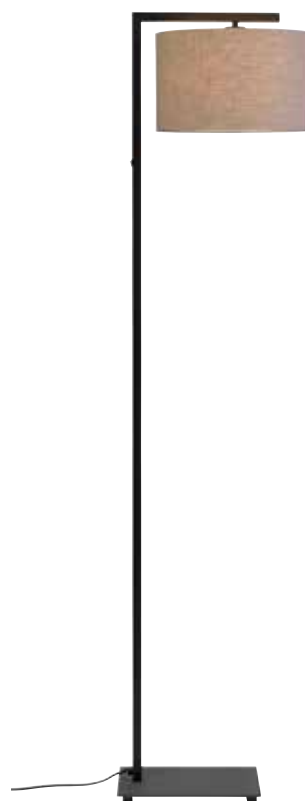

**STOCKHOLM/H40/GG**  
Hanging lamp biodegradable Stockholm dia.43xh.40cm green-grey  
also available in white STOCKHOLM/H40/W

# AMSTERDAM & BOSTON

*Boston with long cylindrical shade 2545. The tube is square.*

*Go for a new look and combine textile shades with the black base of Amsterdam. Shades are available in eight colours!*

*Boston with 3220 shade and detail of Amsterdam.*

**AMSTERDAM/F/B/4723/W**  
Floor lamp iron/textile Amsterdam h.190cm/shade 47x23cm, white  
shade in 8 colours

**BOSTON/F/B/2545/LG**  
Floor lamp iron Boston h.160cm/shade 25x45cm, light grey  
shade in 8 colours