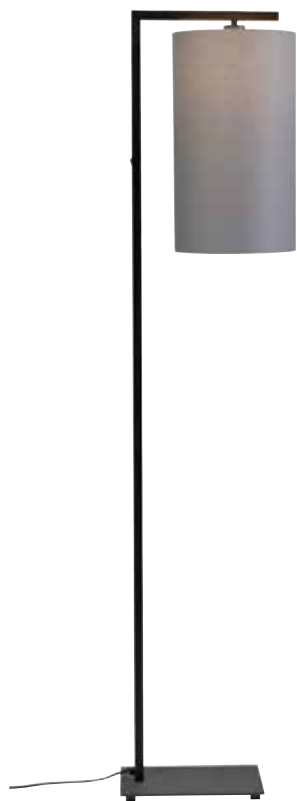

**STOCKHOLM/H40/GG**  
Hanging lamp biodegradable Stockholm dia.43xh.40cm green-grey  
also available in white STOCKHOLM/H40/W

# AMSTERDAM & BOSTON

*Boston with long cylindrical shade 2545. The tube is square.*

*Go for a new look and combine textile shades with the black base of Amsterdam. Shades are available in eight colours!*

*Boston with 3220 shade and detail of Amsterdam.*

**AMSTERDAM/F/B/4723/W**  
Floor lamp iron/textile Amsterdam h.190cm/shade 47x23cm, white  
shade in 8 colours

**BOSTON/F/B/2545/LG**  
Floor lamp iron Boston h.160cm/shade 25x45cm, light grey  
shade in 8 colours