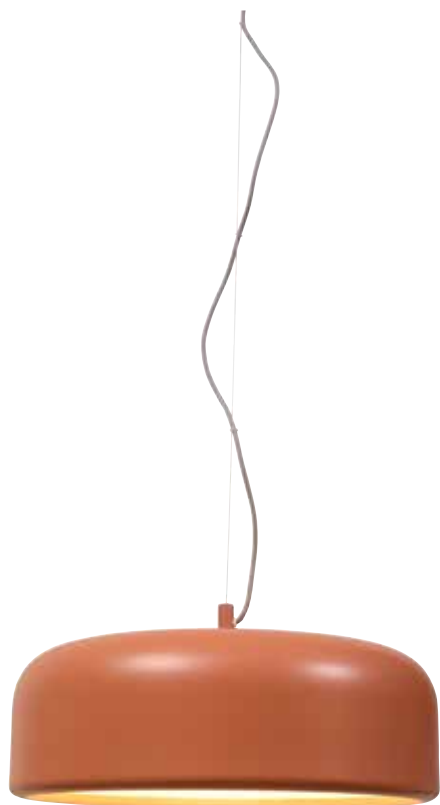

**KYOTO/H50**  
Hanging lamp bamboo Kyoto ball dia.50xh.47cm natural, S

# MARSEILLE

*Tune light up when  
reading the journal  
and tune down  
during dinner.*

**MARSEILLE/H/B**  
Hanging lamp aluminum Marseille round dia.48,5xh.17,5cm, black

**MARSEILLE/H/S**  
Hanging lamp aluminum Marseille round dia.48,5xh.17,5cm, sand

**MARSEILLE/H/TE**  
Hanging lamp aluminum Marseille round dia.48,5xh.17,5cm, terra

*For  
kitchen  
herbs...*

**FLORENCE - PARIS** *clear glass, iron, marble and plants!*

*...like  
Italian  
basil!*

**FLORENCE/H/B**  
Hanging lamp/plant holder iron/glass Florence h.52x19cm, black  
excl. plant and light bulb 425414