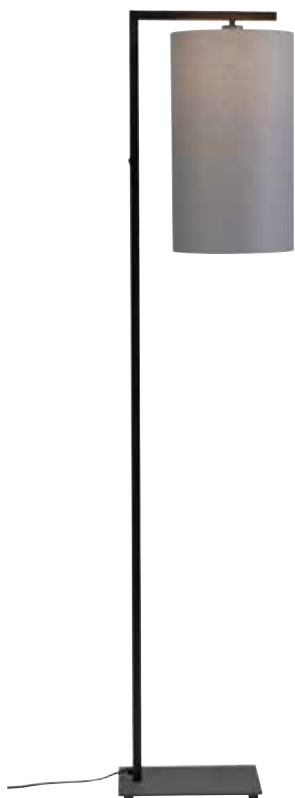

VANCOUVER/H/B
Hanging lamp iron/scissor Vancouver h.75-110cm/shade dia.50xh.28cm, black

STOCKHOLM/H40/GG
Hanging lamp biodegradable Stockholm dia.43xh.40cm green-grey
also available in white STOCKHOLM/H40/W

AMSTERDAM & BOSTON

Boston with long cylindrical shade 2545. The tube is square.

Go for a new look and combine textile shades with the black base of Amsterdam. Shades are available in eight colours!

Boston with 3220 shade and detail of Amsterdam.

AMSTERDAM/F/B/4723/W
Floor lamp iron/textile Amsterdam h.190cm/shade 47x23cm, white
shade in 8 colours

BOSTON/F/B/2545/LG
Floor lamp iron Boston h.160cm/shade 25x45cm, light grey
shade in 8 colours

BOSTON/F/B/3220/LD
Floor lamp iron Boston h.160cm/shade 32x20cm, dark linen
shade in 8 colours