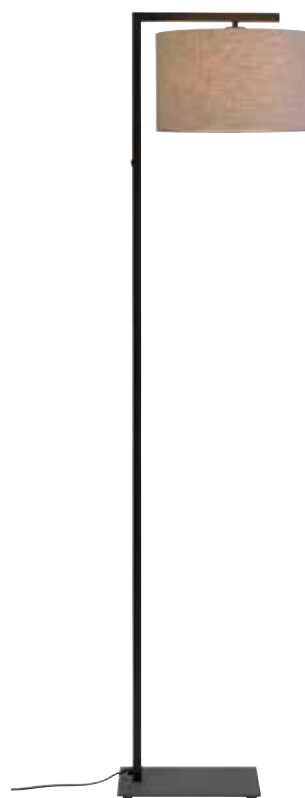

VANCOUVER/H/B
Hanging lamp iron/scissor Vancouver h.75-110cm/shade dia.50xh.28cm, black

STOCKHOLM/H40/GG
Hanging lamp biodegradable Stockholm dia.43xh.40cm green-grey
also available in white STOCKHOLM/H40/W

AMSTERDAM & BOSTON

Boston with long cylindrical shade 2545. The tube is square.

Go for a new look and combine textile shades with the black base of Amsterdam. Shades are available in eight colours!

Boston with 3220 shade and detail of Amsterdam.

AMSTERDAM/F/B/4723/W
Floor lamp iron/textile Amsterdam h.190cm/shade 47x23cm, white
shade in 8 colours

BOSTON/F/B/2545/LG
Floor lamp iron Boston h.160cm/shade 25x45cm, light grey
shade in 8 colours

BOSTON/F/B/3220/LD
Floor lamp iron Boston h.160cm/shade 32x20cm, dark linen
shade in 8 colours