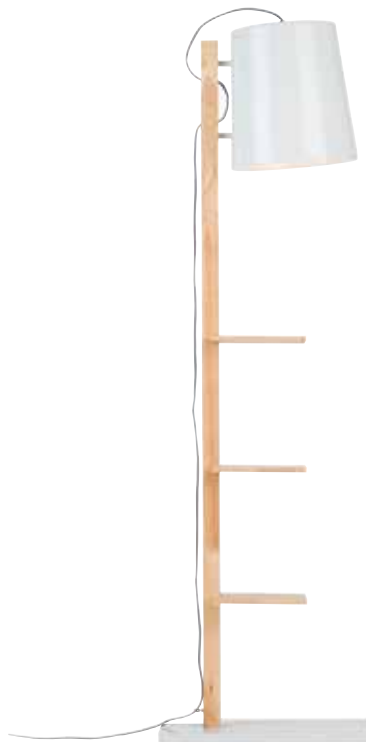

*White shade of Biarritz and
Madrid in white version.*

BIARRITZ/F/B
Floor lamp iron Biarritz h.143xw.43cm/shade dia.12xh.16cm, black

BIARRITZ/F/W
Floor lamp iron Biarritz h.143xw.43cm/shade dia.12xh.16cm, white

MADRID/F/B
Floor lamp iron/cement base Madrid h.147x32cm/shade dia.18xh.19cm, black

MADRID/F/W
Floor lamp iron/cement base Madrid w.32xh.147cm/shade dia.18xh.19cm, white

CAMBRIDGE
*the perfect
lamp for
book lovers!*

CAMBRIDGE/F/B
Floor lamp iron/wood Cambridge for books h.168cm/shade
dia.30xh.32cm, natural/black

CAMBRIDGE/F/W
Floor lamp iron/wood Cambridge for books h.168cm/shade
dia.30xh.32cm, natural/white

CHICAGO/F/SG
Floor lamp iron Chicago h.205cm/shade dia.36xh.30cm, smoke grey