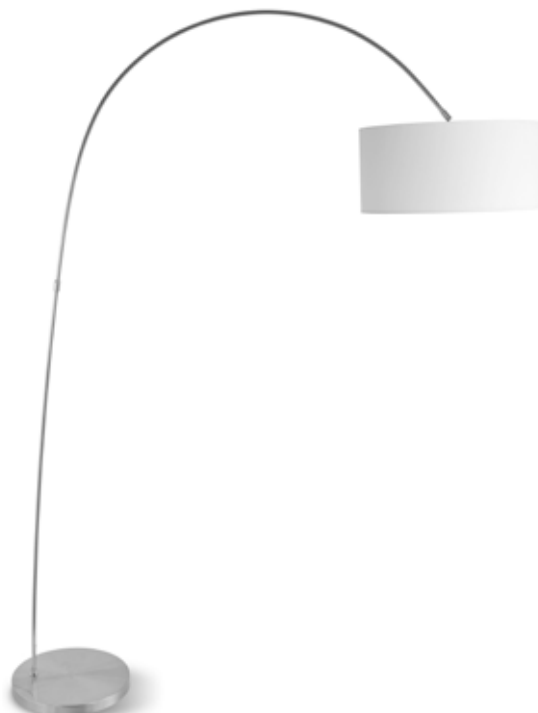

BOLIV/F/4723/W
Floor lamp iron Bolivia h.200/shade 47x23cm, white
also available in XL version BOLIVIA/FXL/N/6030/W, shade in 8 colours