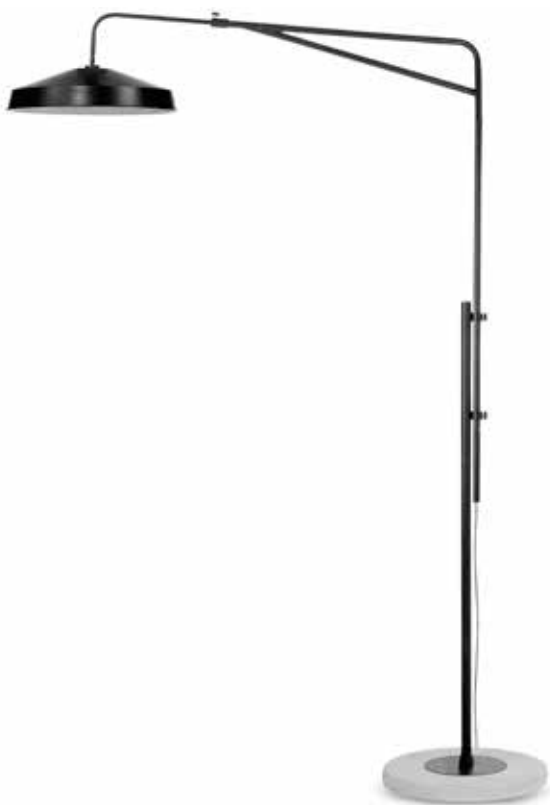

MADRID/F/B
Floor lamp iron/cement base Madrid h.147x32cm/shade dia.18xh.19cm, black

MADRID/F/W
Floor lamp iron/cement base Madrid w.32xh.147cm/shade dia.18xh.19cm, white

CAMBRIDGE
*the perfect
lamp for
book lovers!*

CAMBRIDGE/F/B
Floor lamp iron/wood Cambridge for books h.168cm/shade
dia.30xh.32cm, natural/black

CAMBRIDGE/F/W
Floor lamp iron/wood Cambridge for books h.168cm/shade
dia.30xh.32cm, natural/white

CHICAGO/F/SG
Floor lamp iron Chicago h.205cm/shade dia.36xh.30cm, smoke grey

CHICAGO/F/W
Floor lamp iron Chicago h.205cm/shade dia.36xh.30cm, white

BRIGHTON DENVER & GLASGOW

Brighton's height and arm with shade are both adjustable.

Denver has a mix of industrial colours; grey shade, copper tube and cement, round base.

Glasgow matt black and Denver with black shade.

BRIGHTON/F/IRON/B
Floor lamp iron/cement Brighton matt black/shade iron dia.51xh.14cm, black
also available in copper BRIGHTON/F/IRON/B C

BRIGHTON/F/B/6030/B
Floor lamp iron/cement Brighton matt black/shade 60x30cm, black
also with 4723 shade BRIGHTON/F/4723, shade in 8 colours